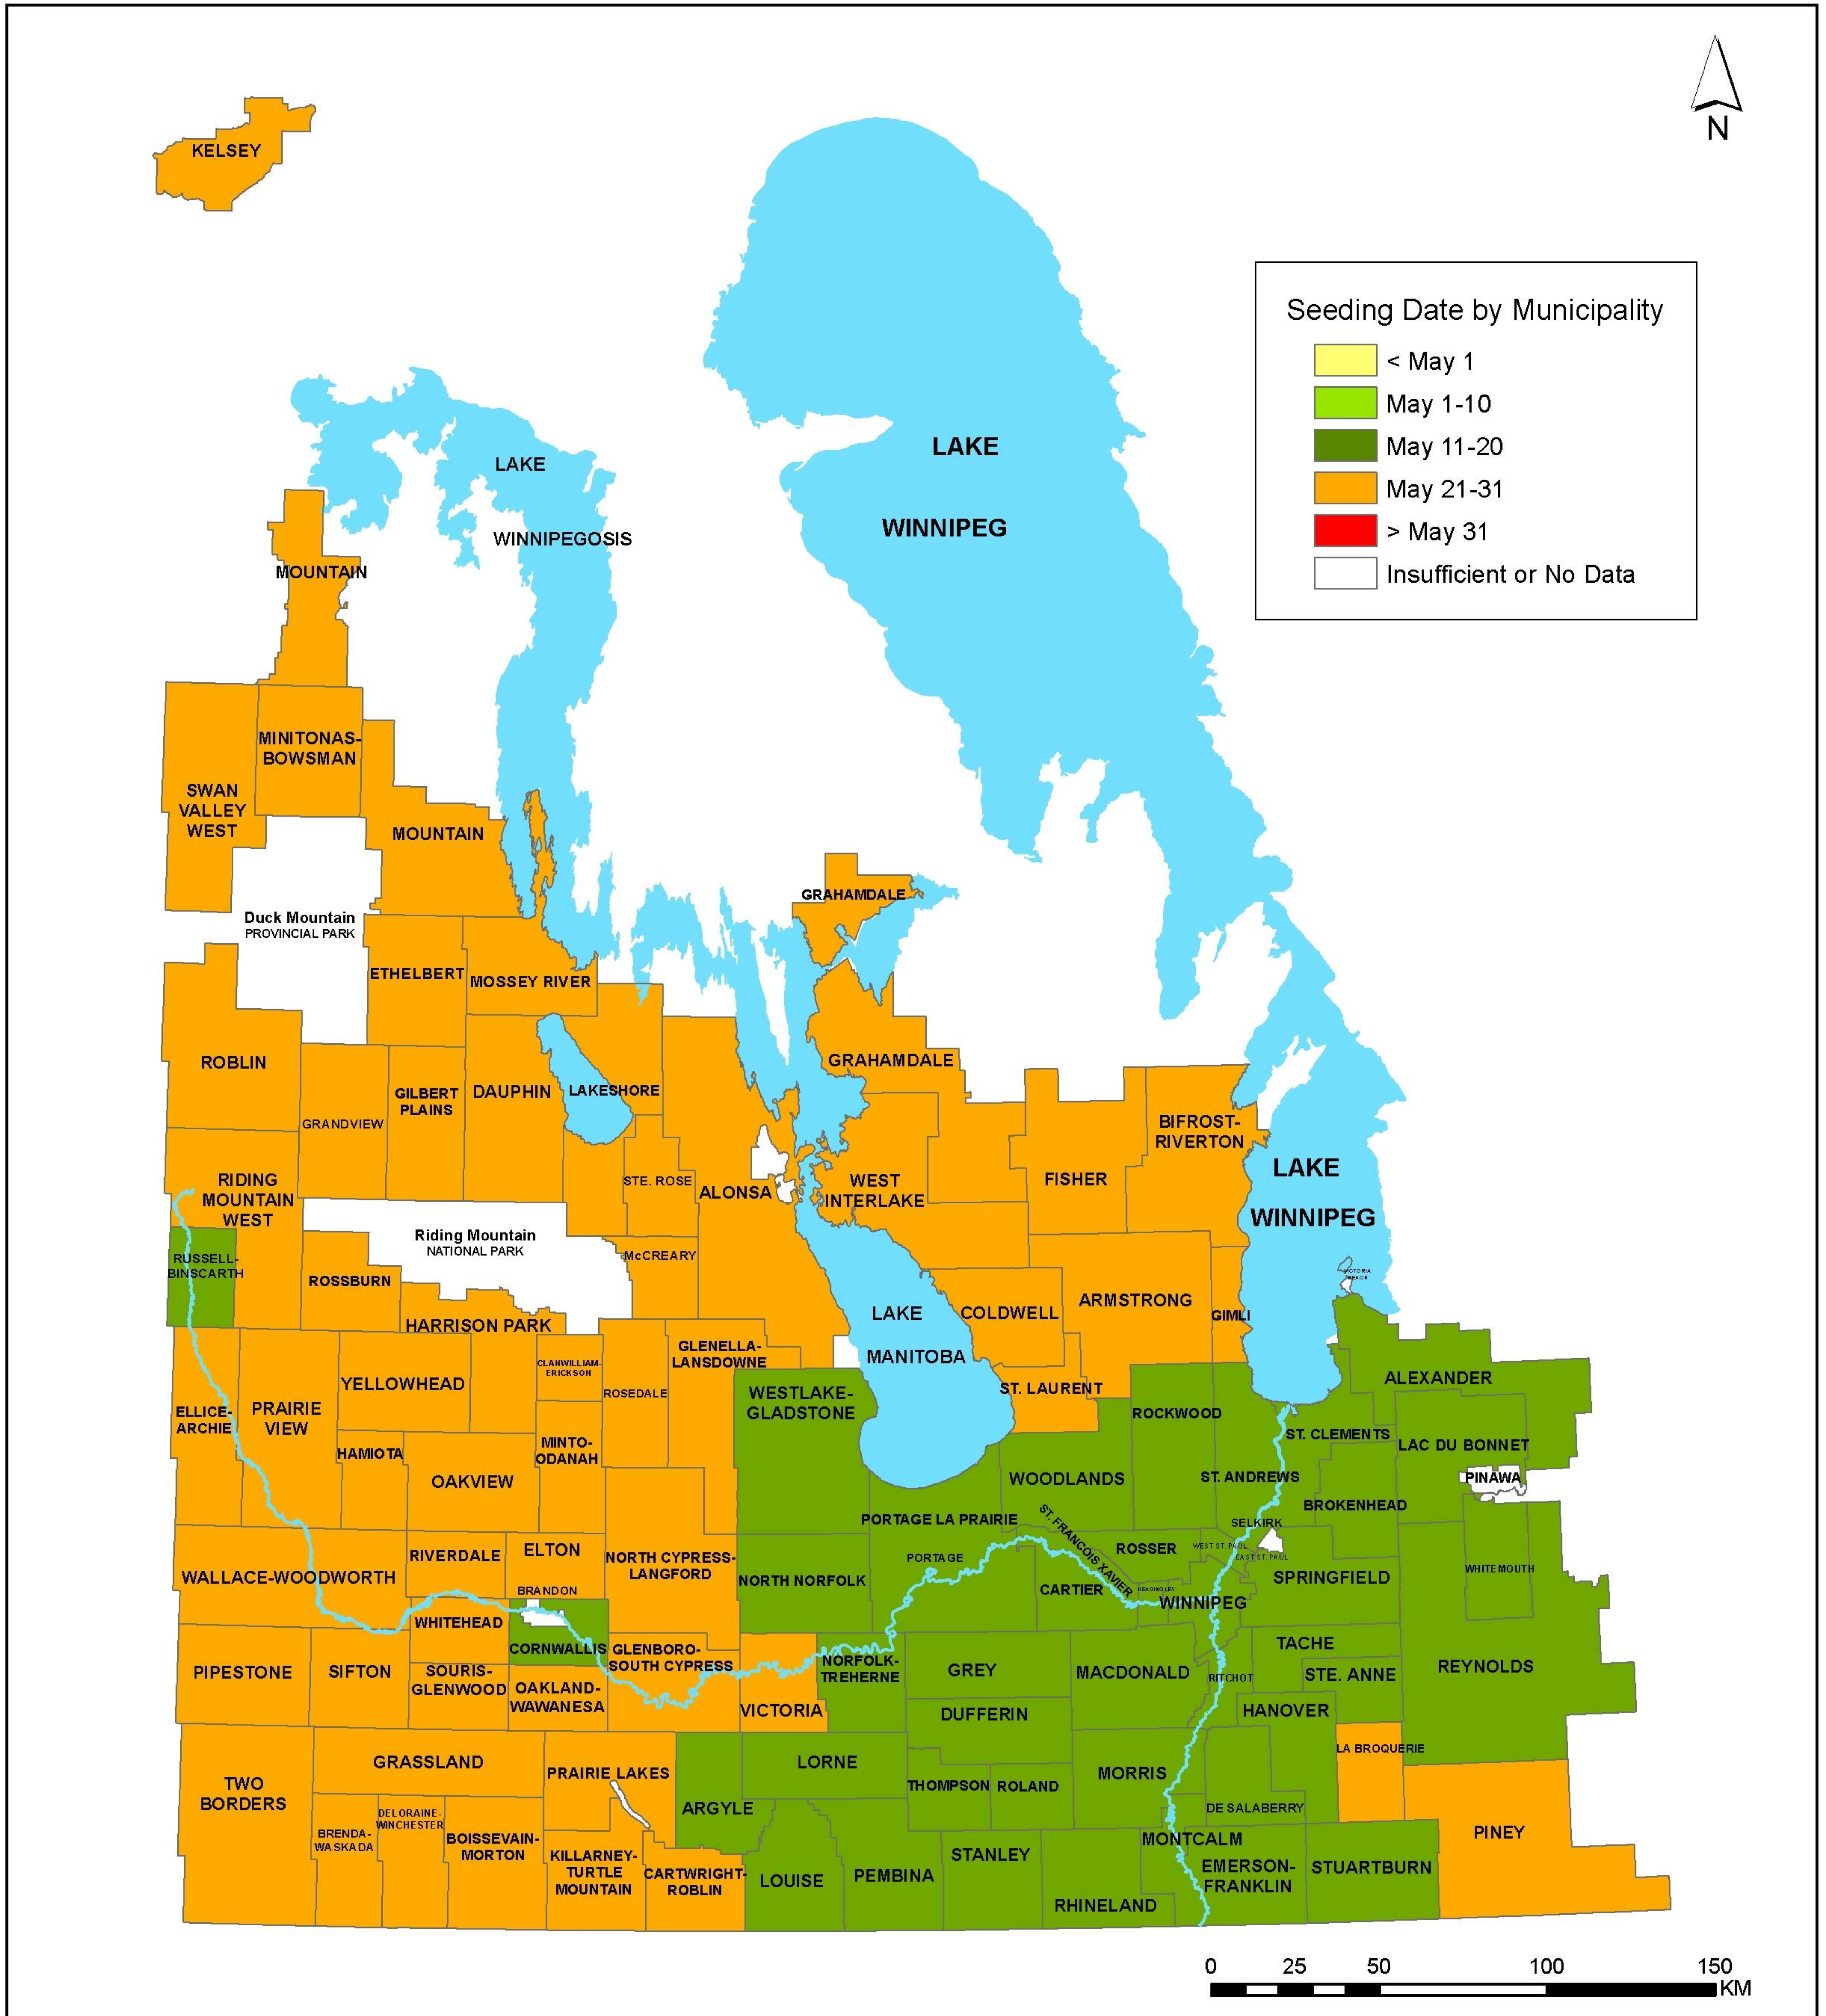

# Average Seeding Date - Soybeans (2015 - 2019)

Source: MASC Seeded Acreage Report  
Created By: MASC, 2020

NOTE: A minimum of 3 years data are required for an RM average to be displayed.