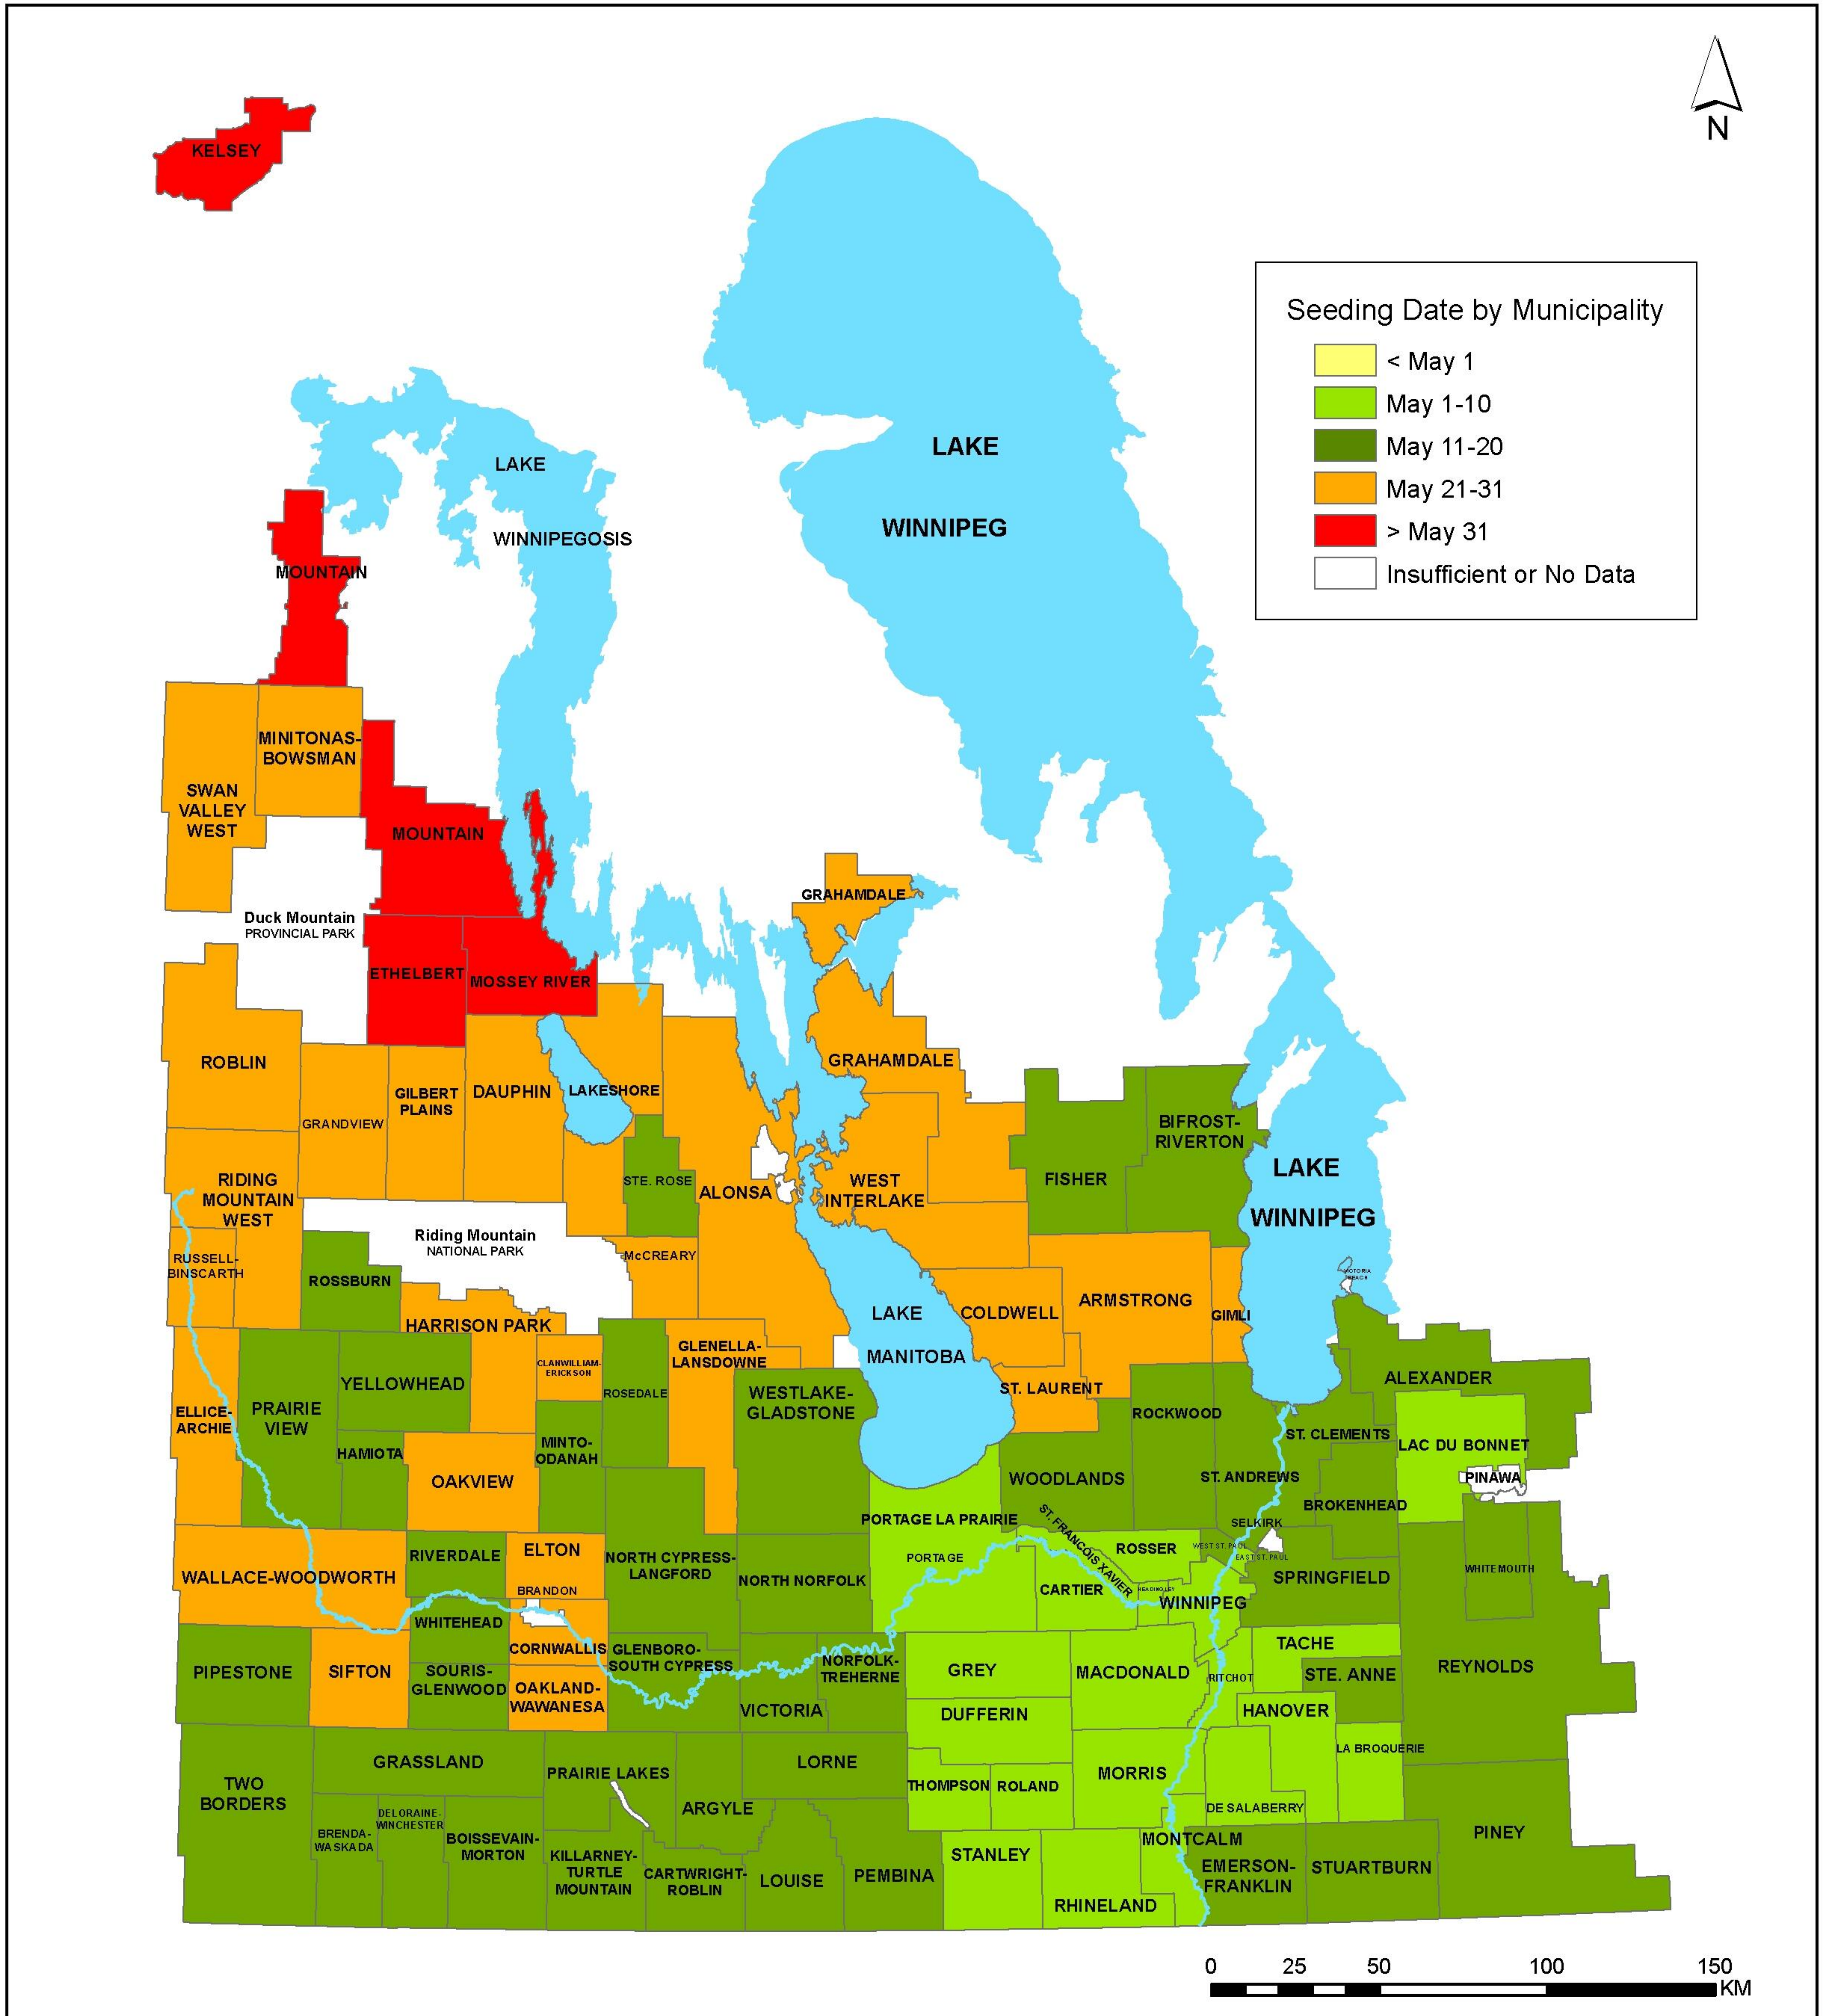

Average Seeding Date - Oats (2019)

Source: MASC Seeded Acreage Report
Created By: MASC, 2020

NOTE: A minimum of 3 years data are required for an RM average to be displayed.