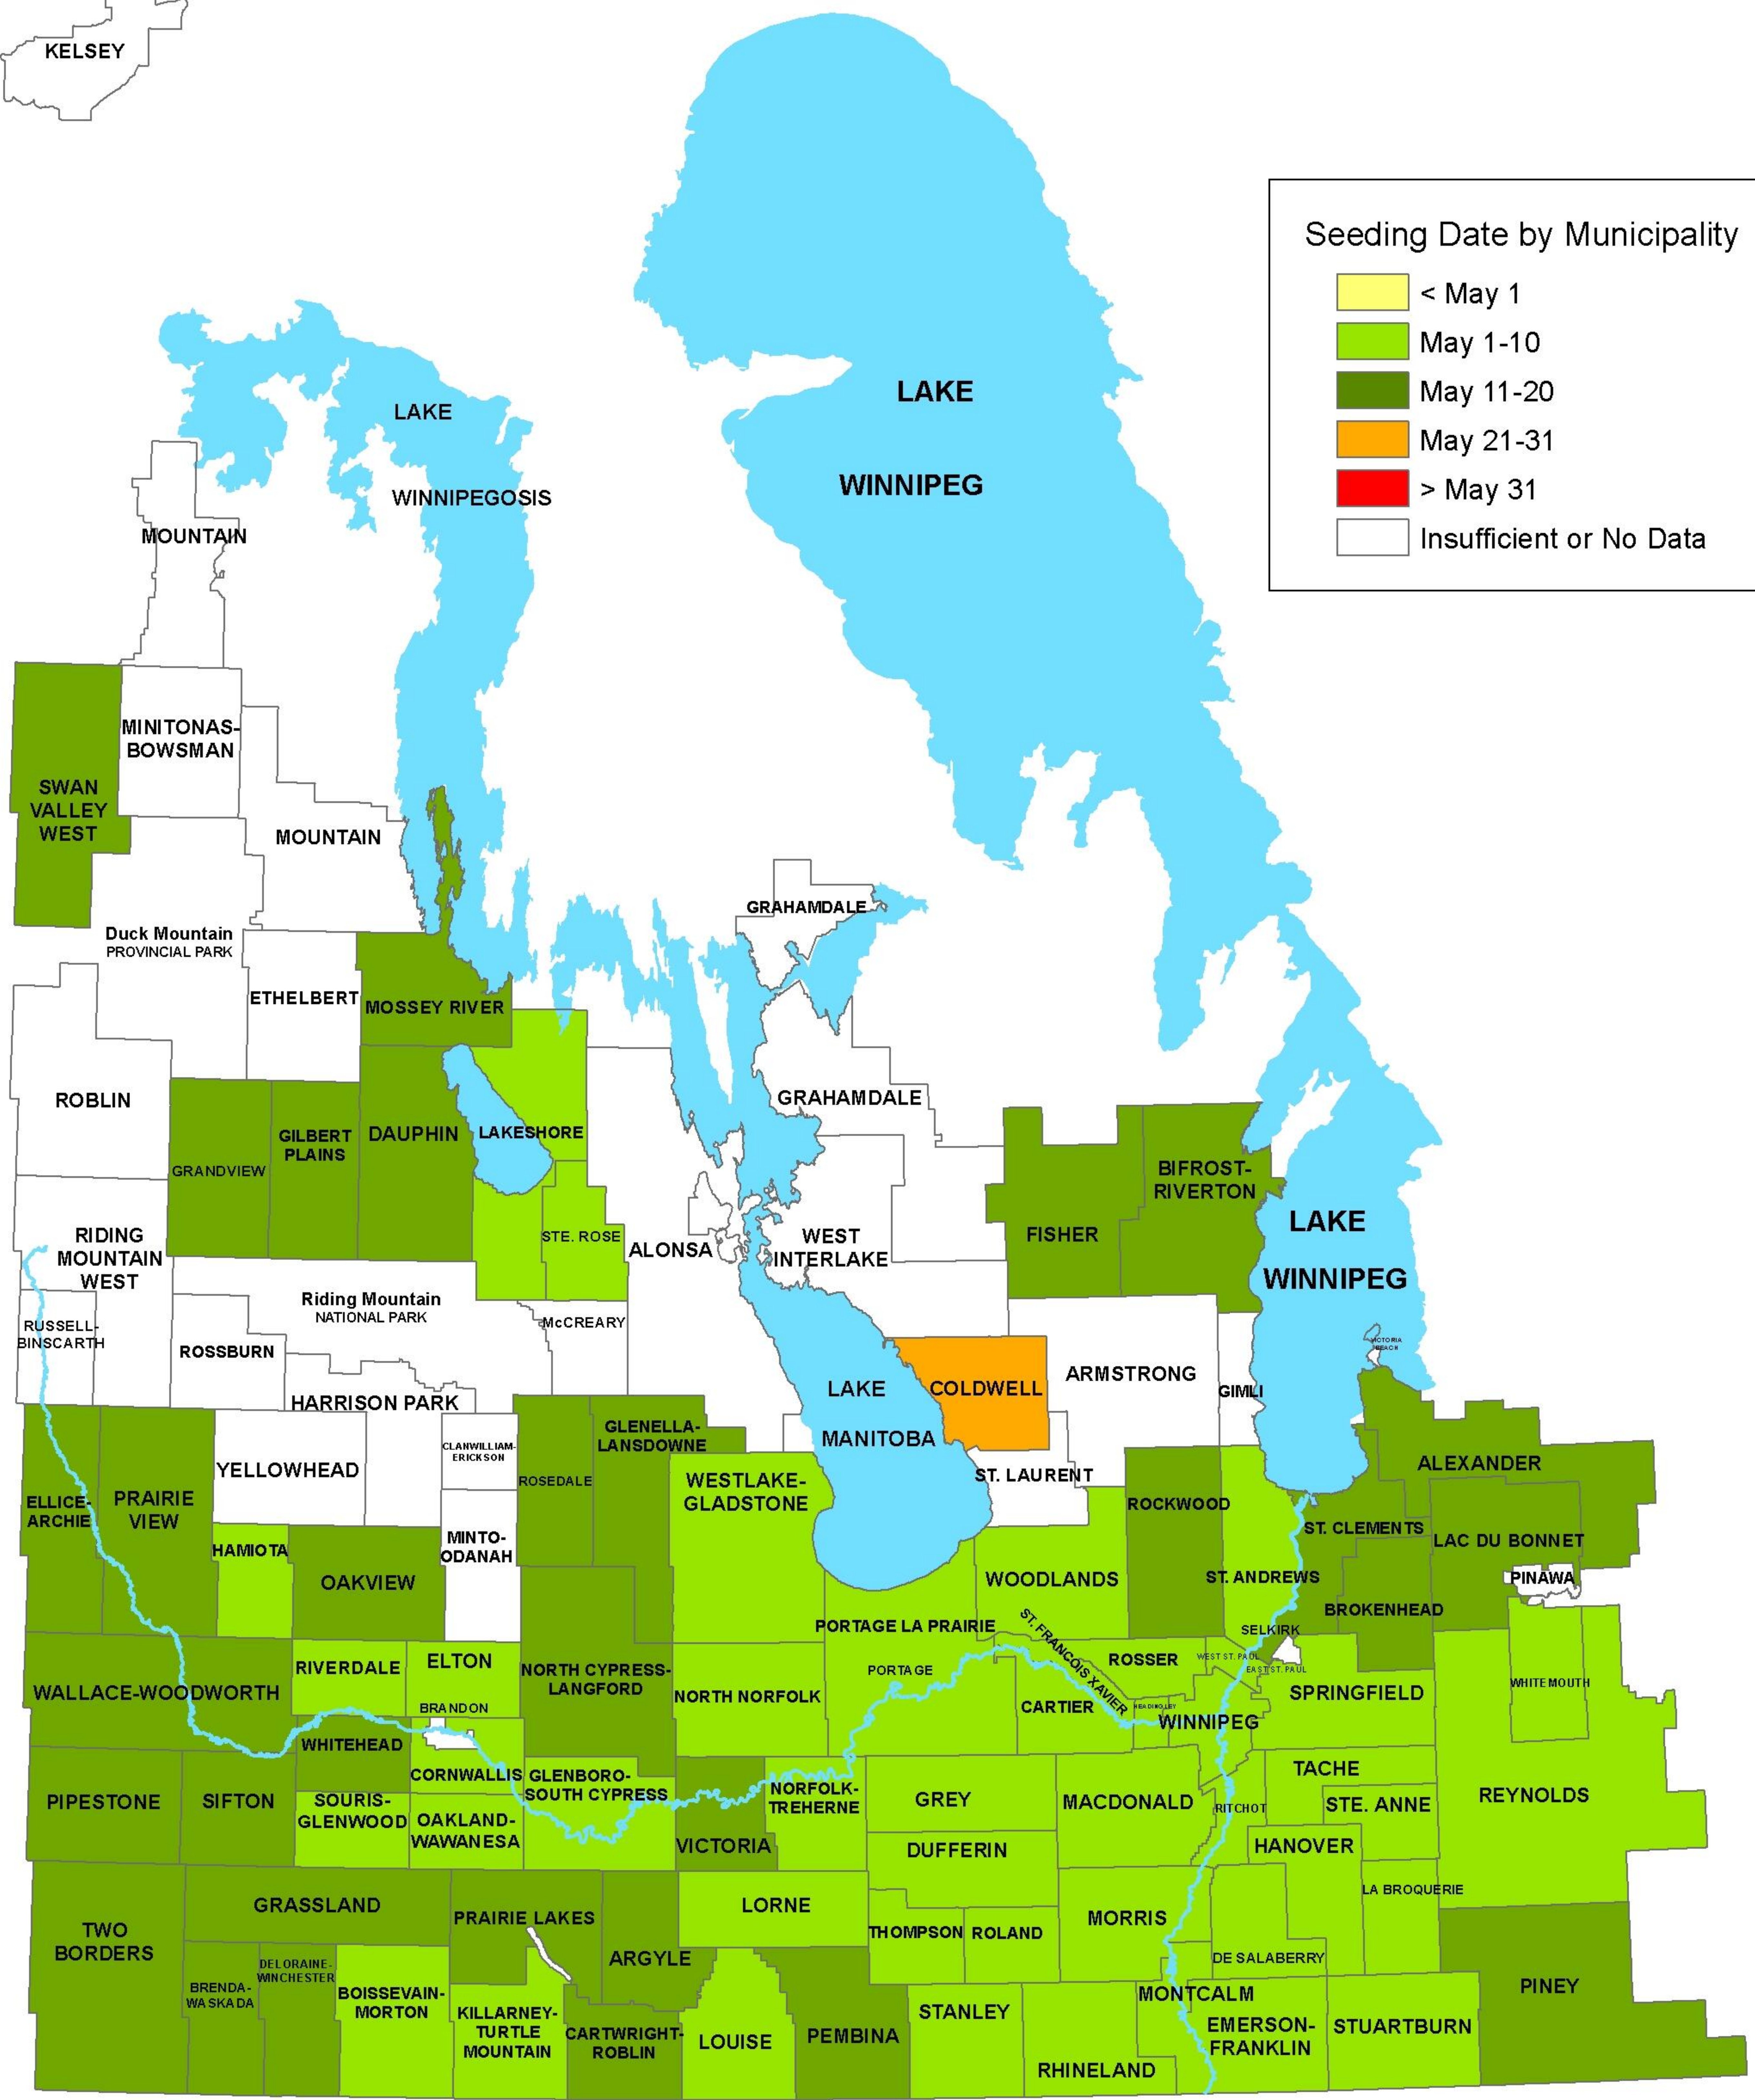

Average Seeding Date - Grain Corn (2015 - 2019)

Source: MASC Seeded Acreage Report
Created By: MASC, 2020

NOTE: A minimum of 3 years data are required for an RM average to be displayed.