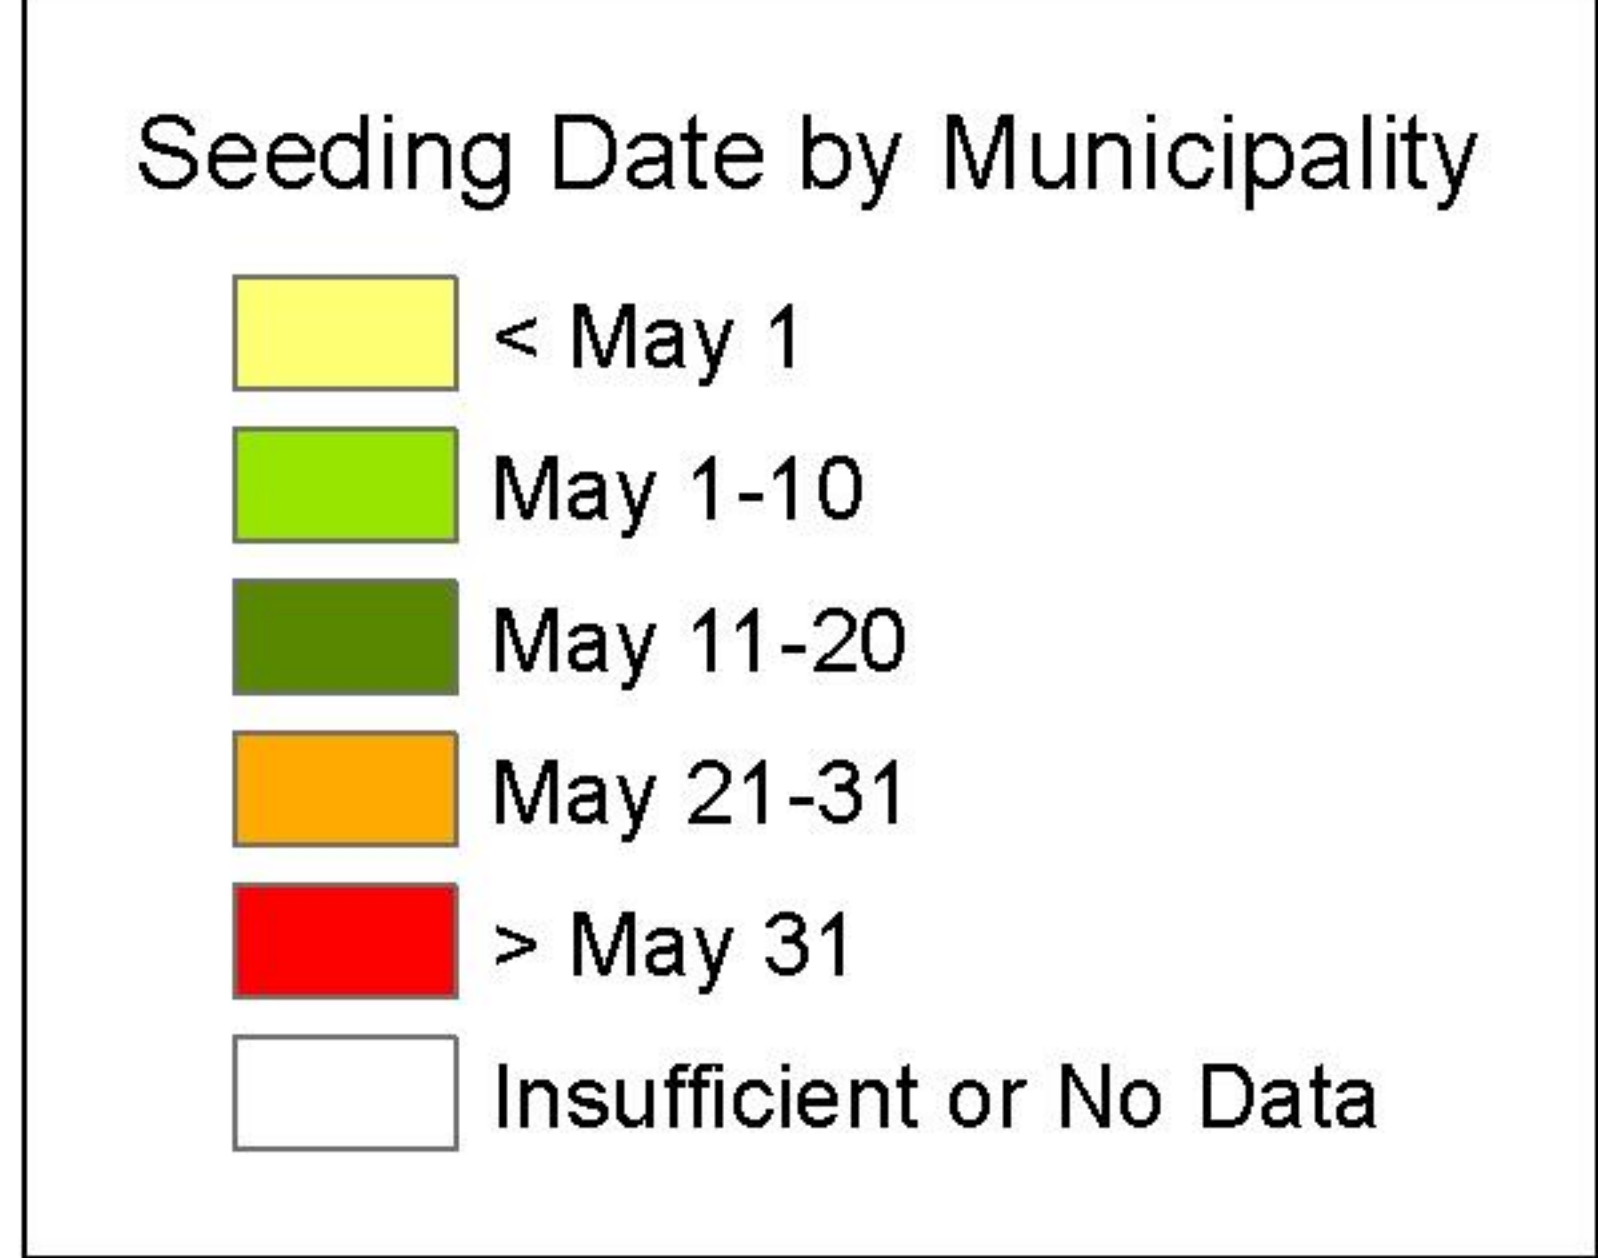

Average Seeding Date - Grain Corn (2015 - 2019)

Source: MASC Seeded Acreage Report
Created By: MASC, 2020

NOTE: A minimum of 3 years data are required for an RM average to be displayed.