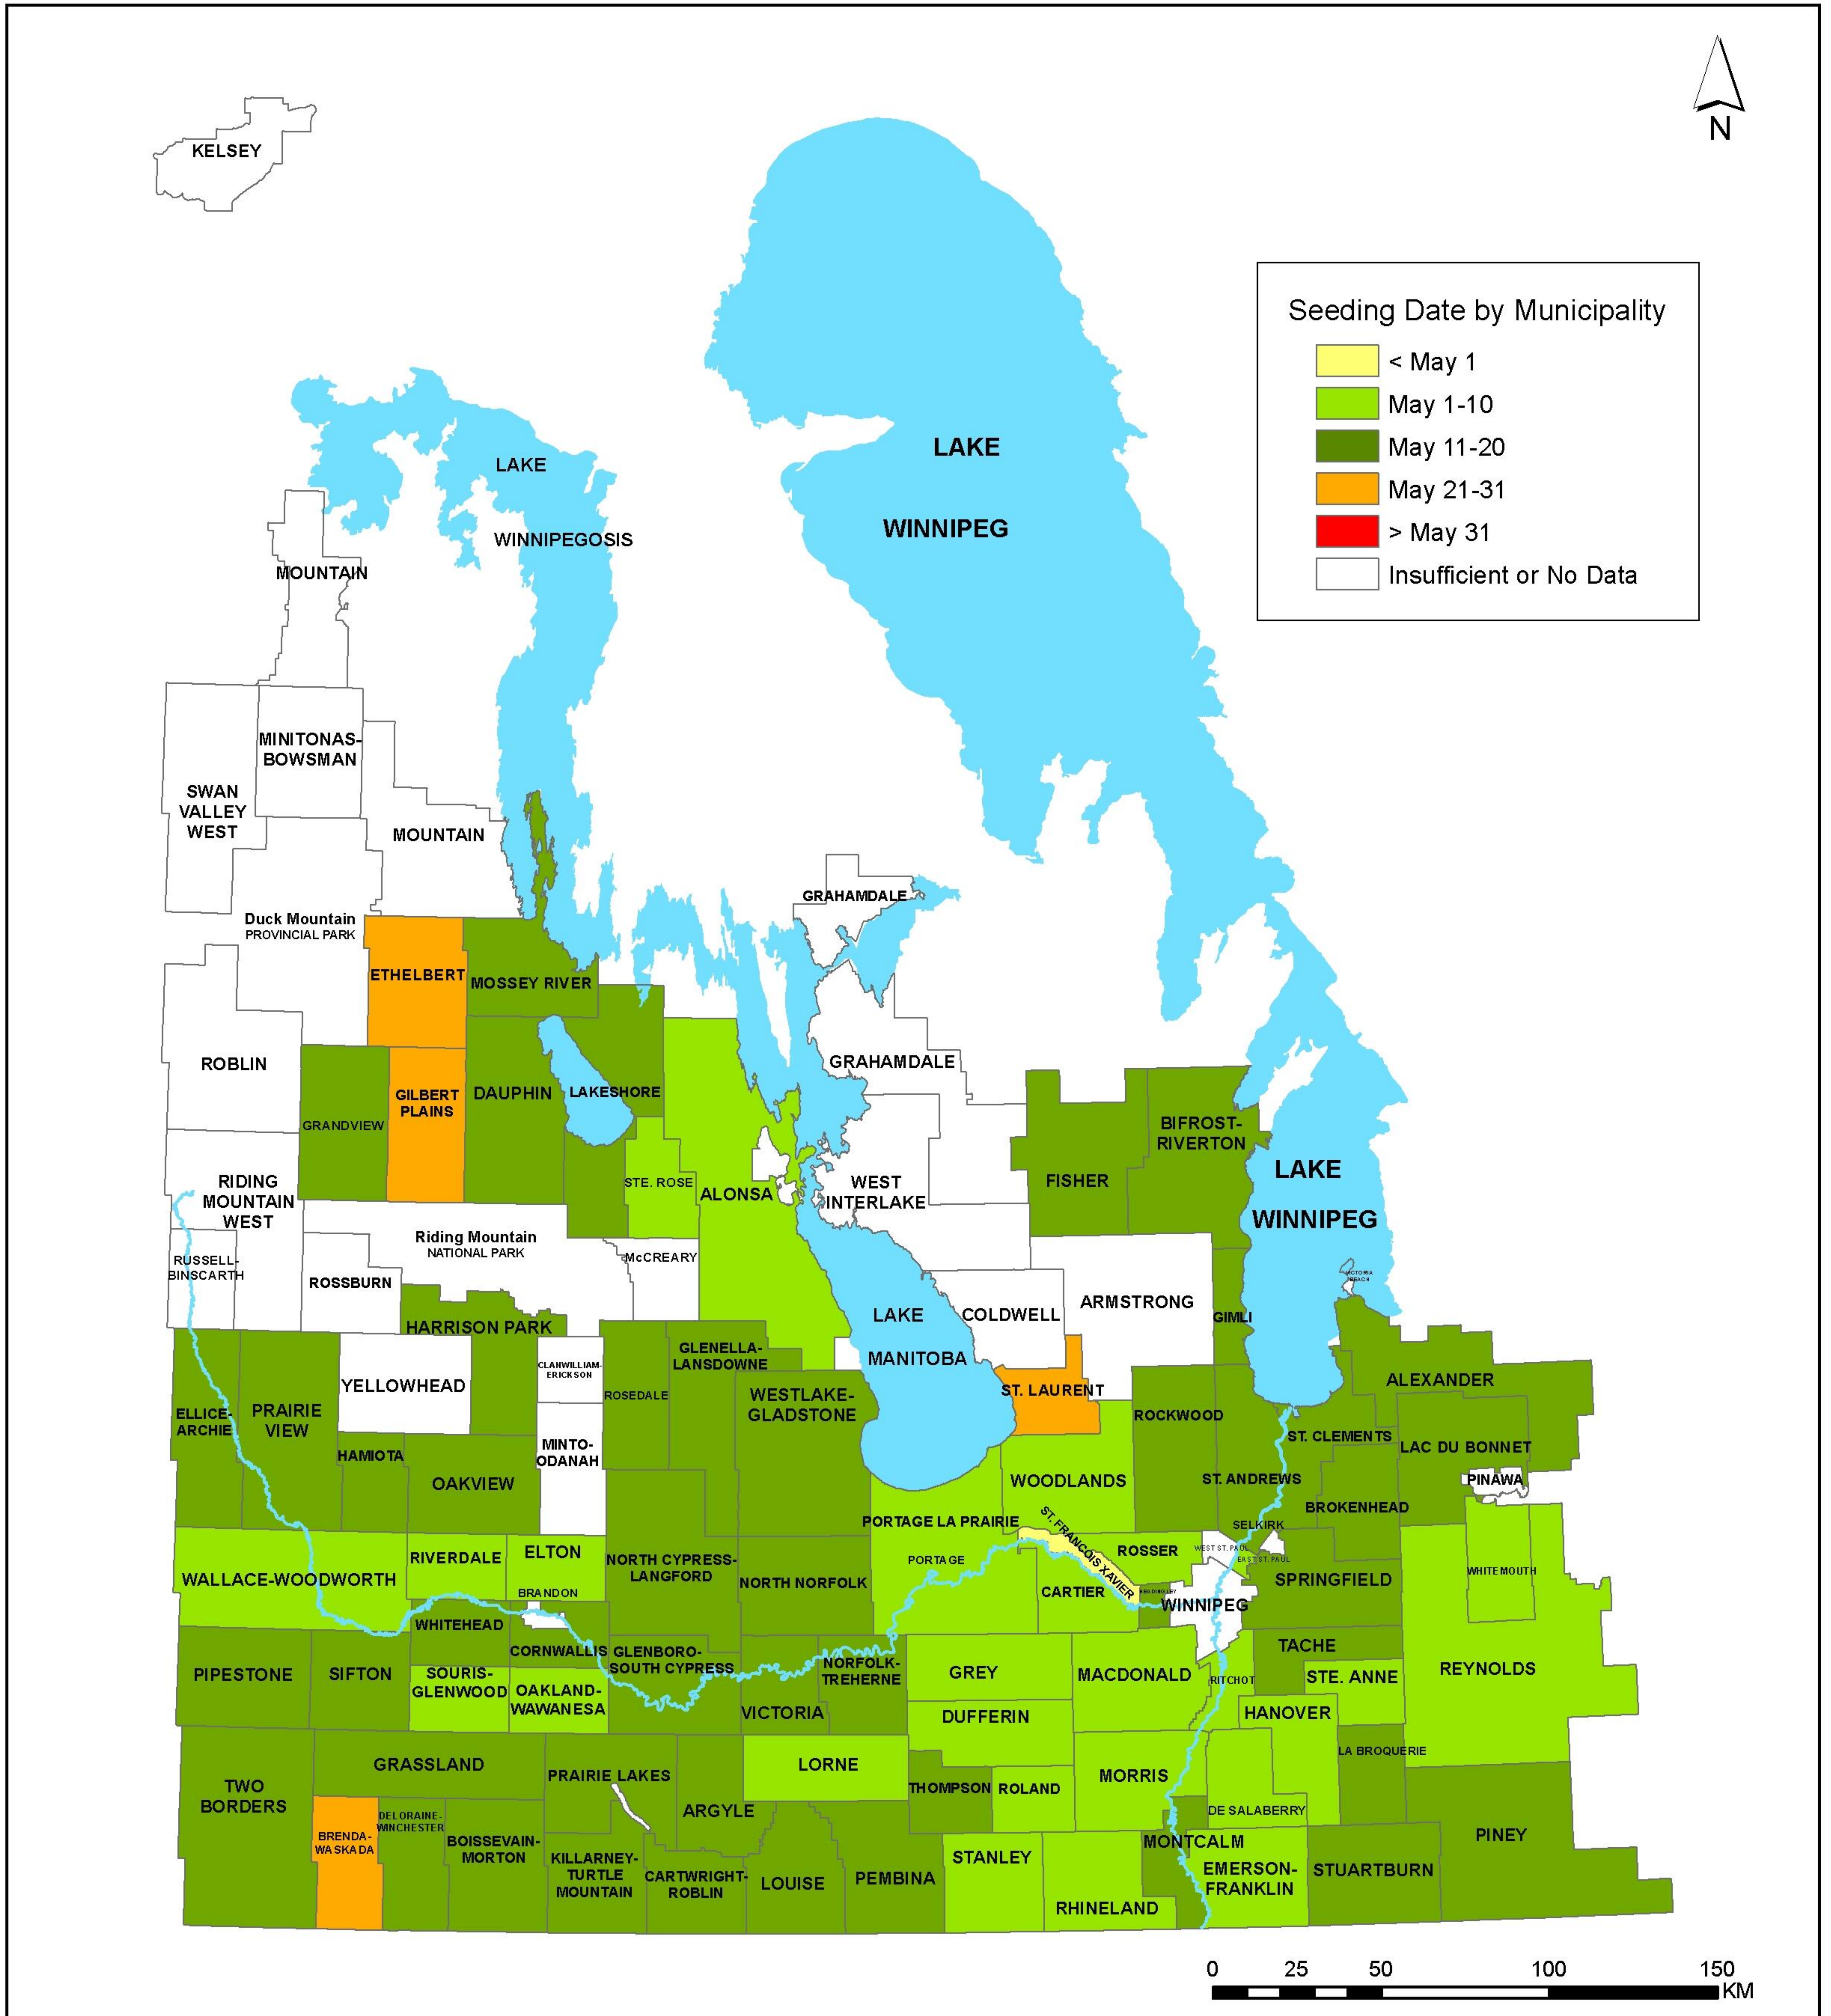

Average Seeding Date - Grain Corn (2019)

Source: MASC Seeded Acreage Report
Created By: MASC, 2020

NOTE: A minimum of 3 years data are required for an RM average to be displayed.