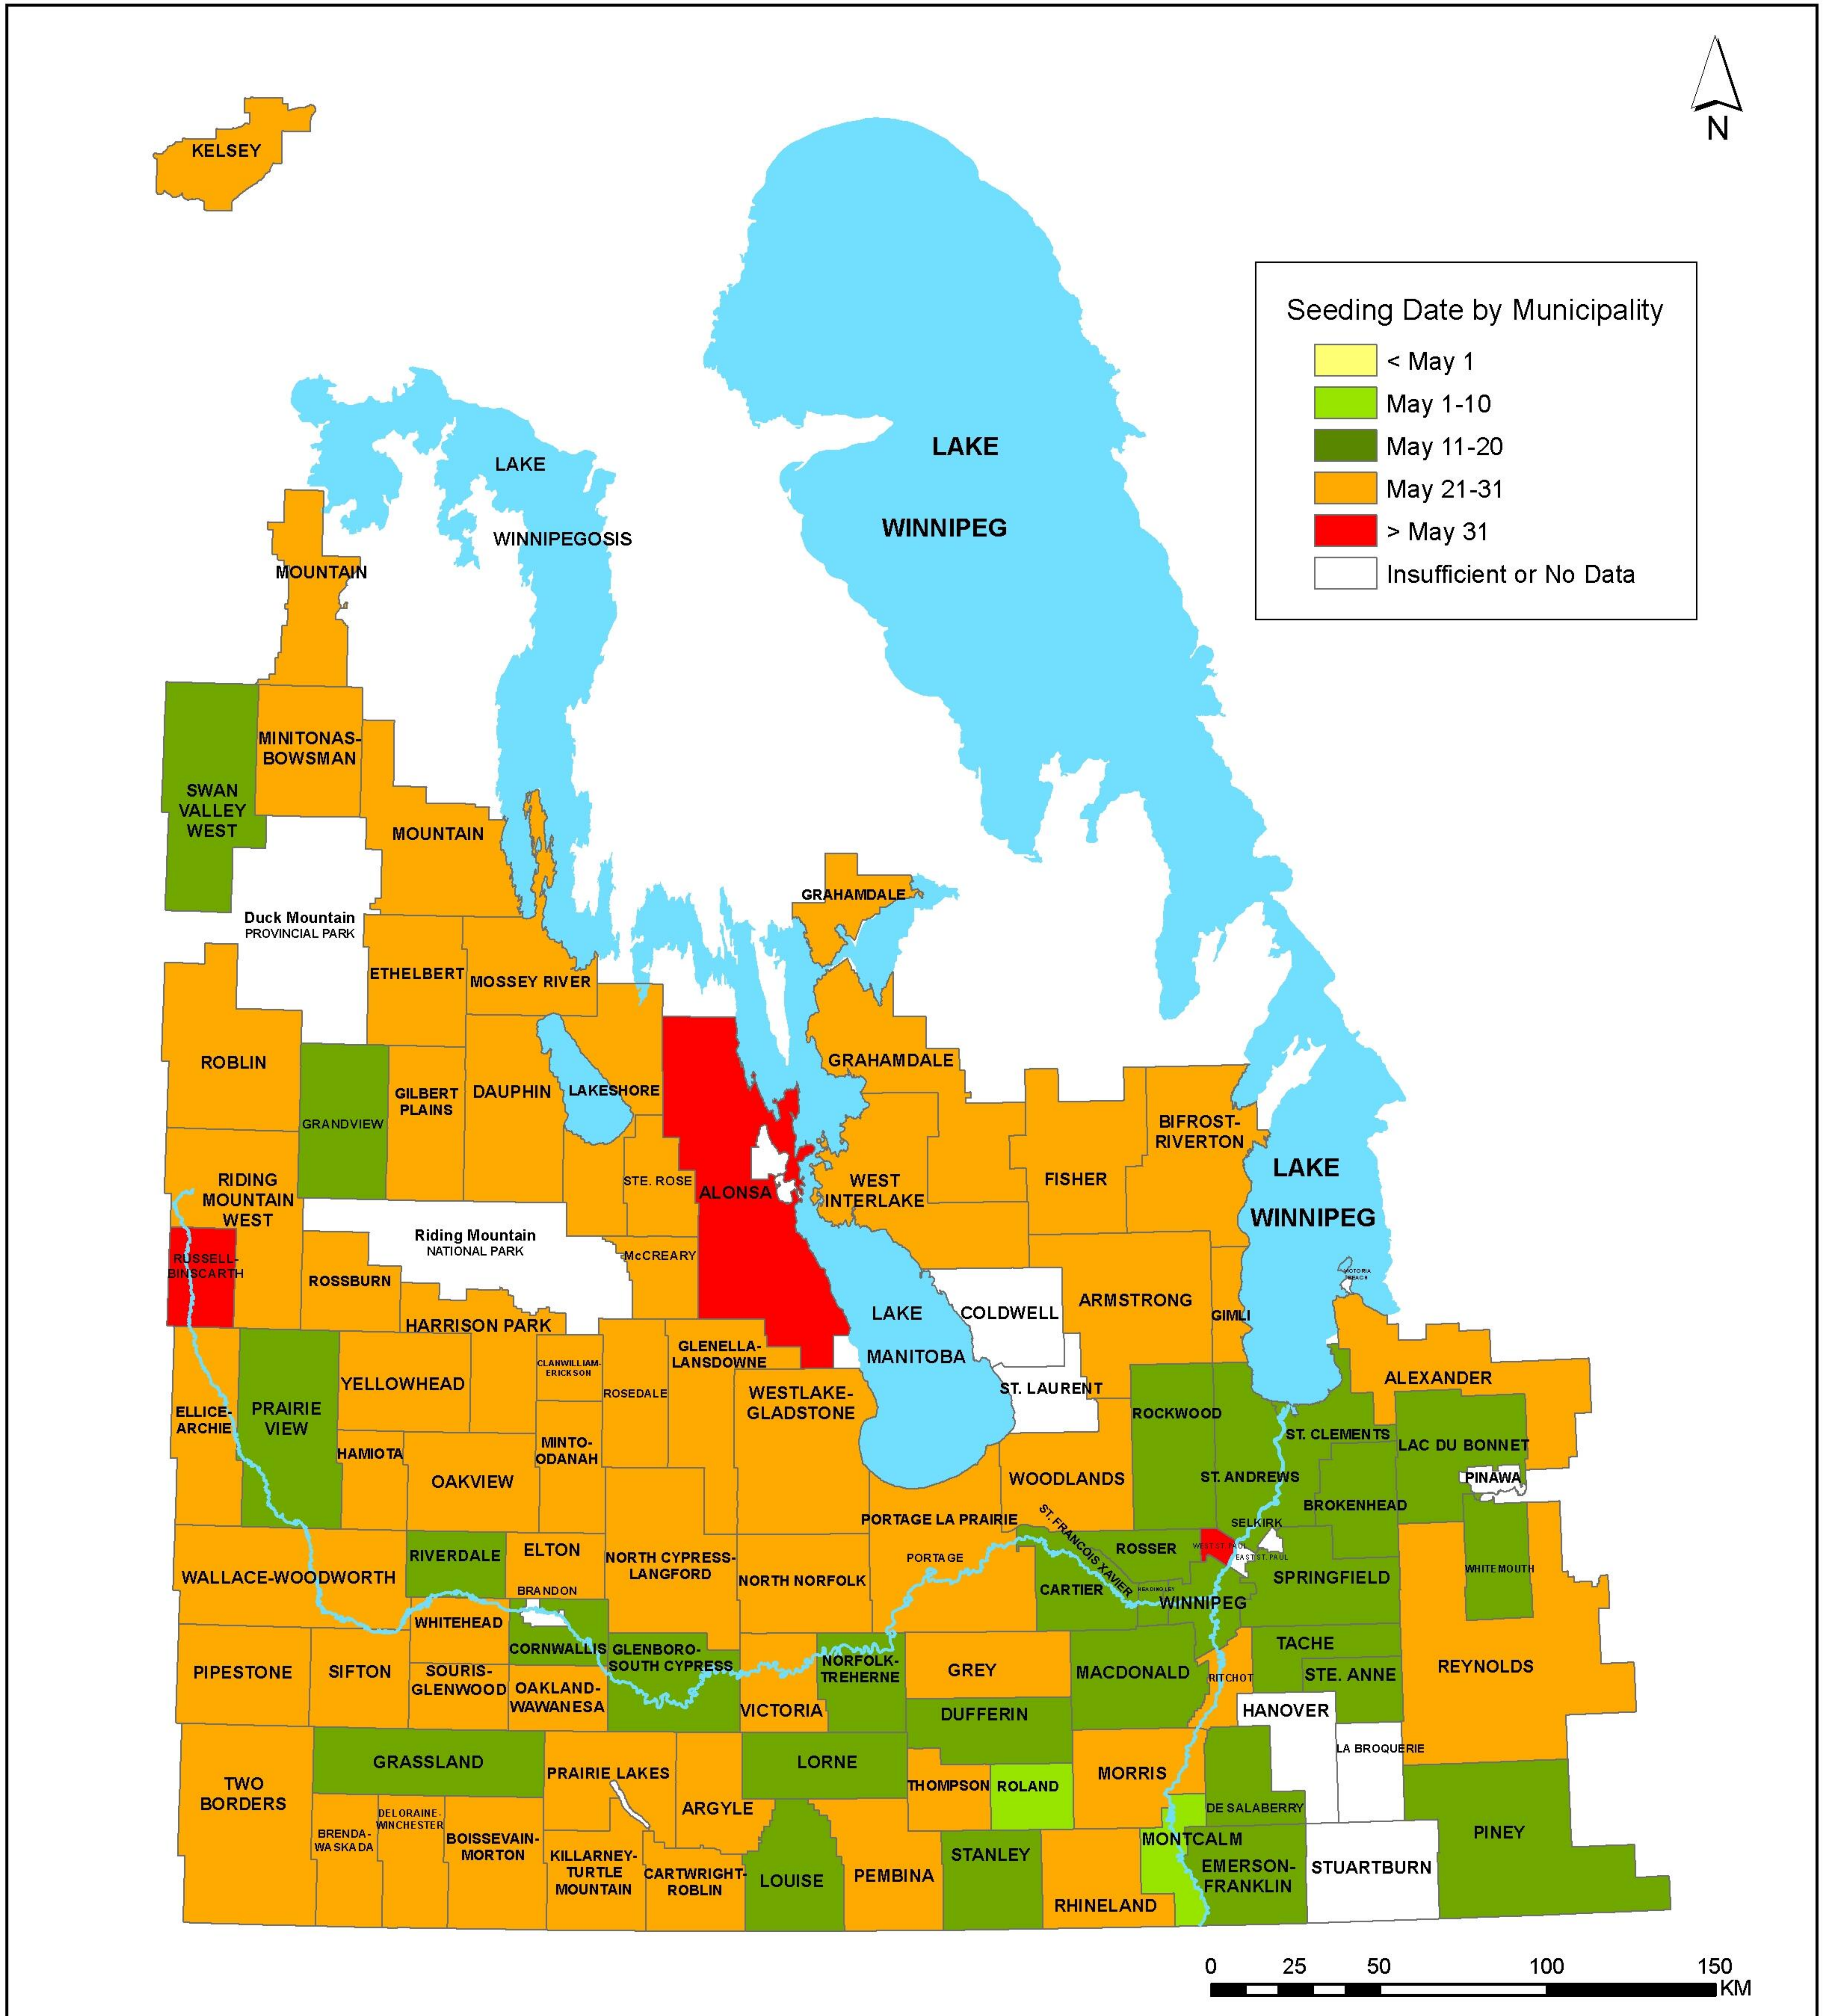

Average Seeding Date - Flax (2010 - 2019)

Source: MASC Seeded Acreage Report
Created By: MASC, 2020

NOTE: A minimum of 3 years data are required for an RM average to be displayed.