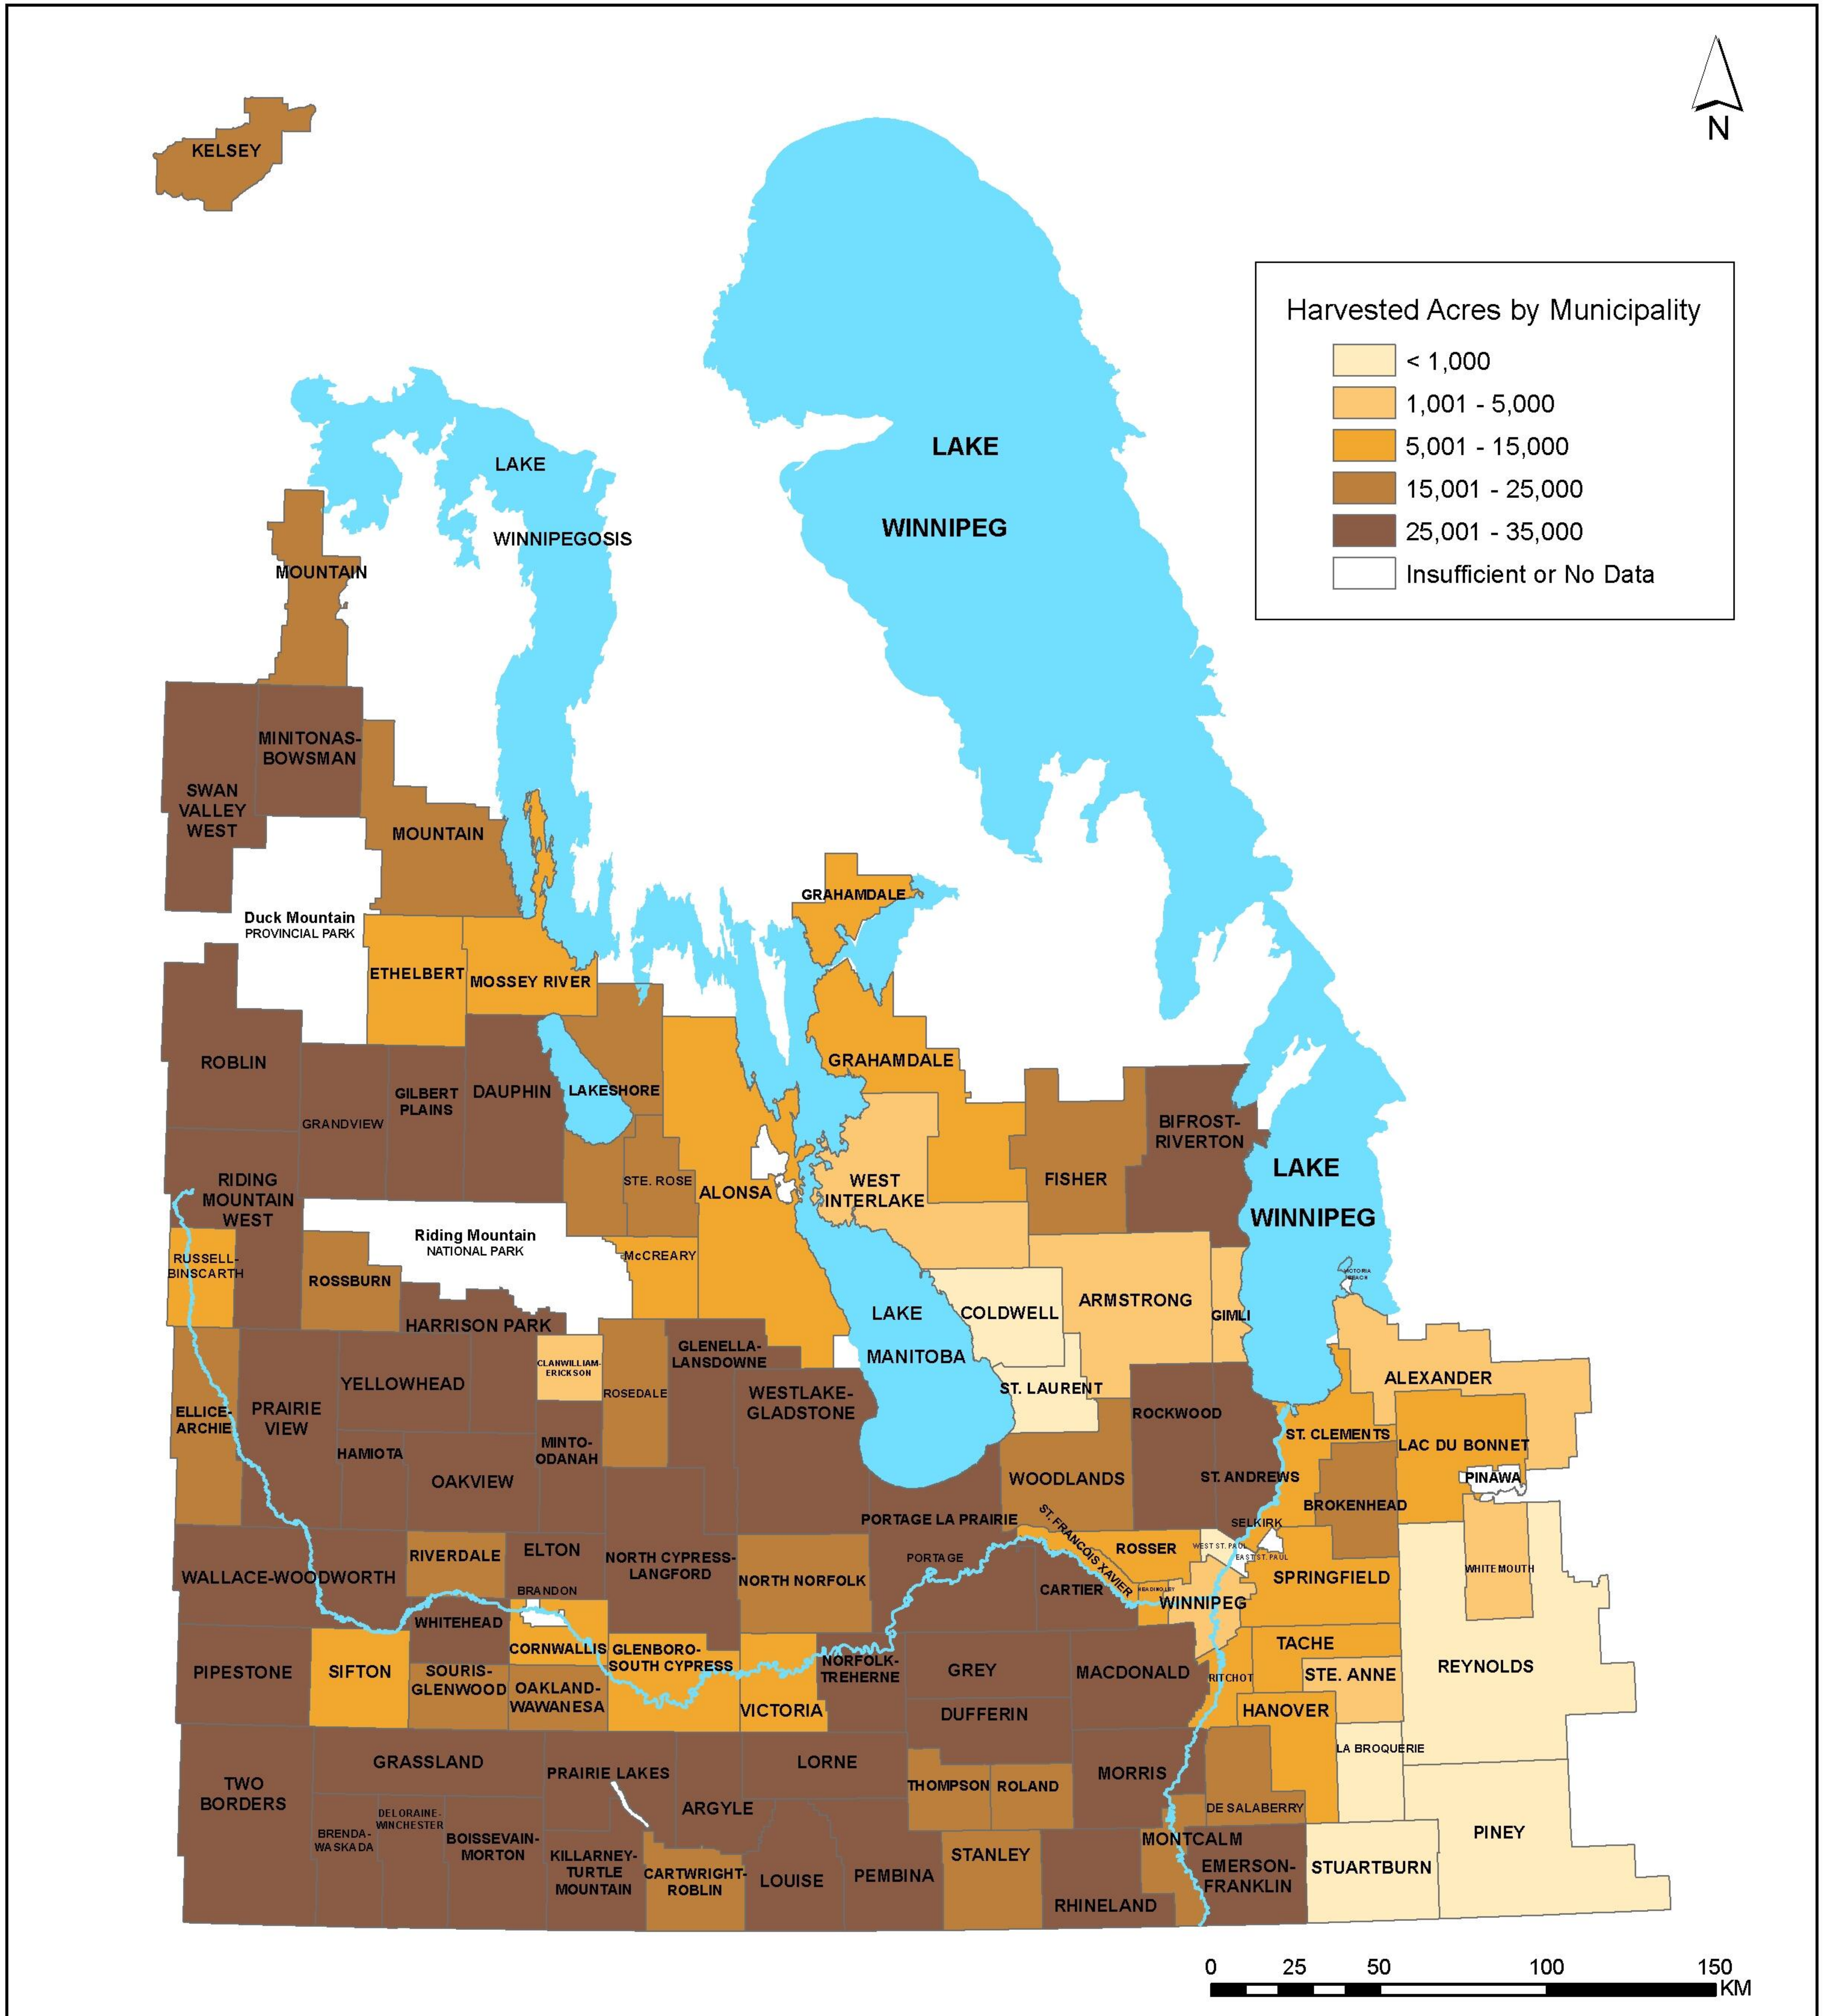

Average Harvested Acres - Red Spring Wheat (2019)

Source: MASC Harvest Production Report
Created By: MASC, 2020

NOTE: A minimum of 3 years data are required for an RM average to be displayed.