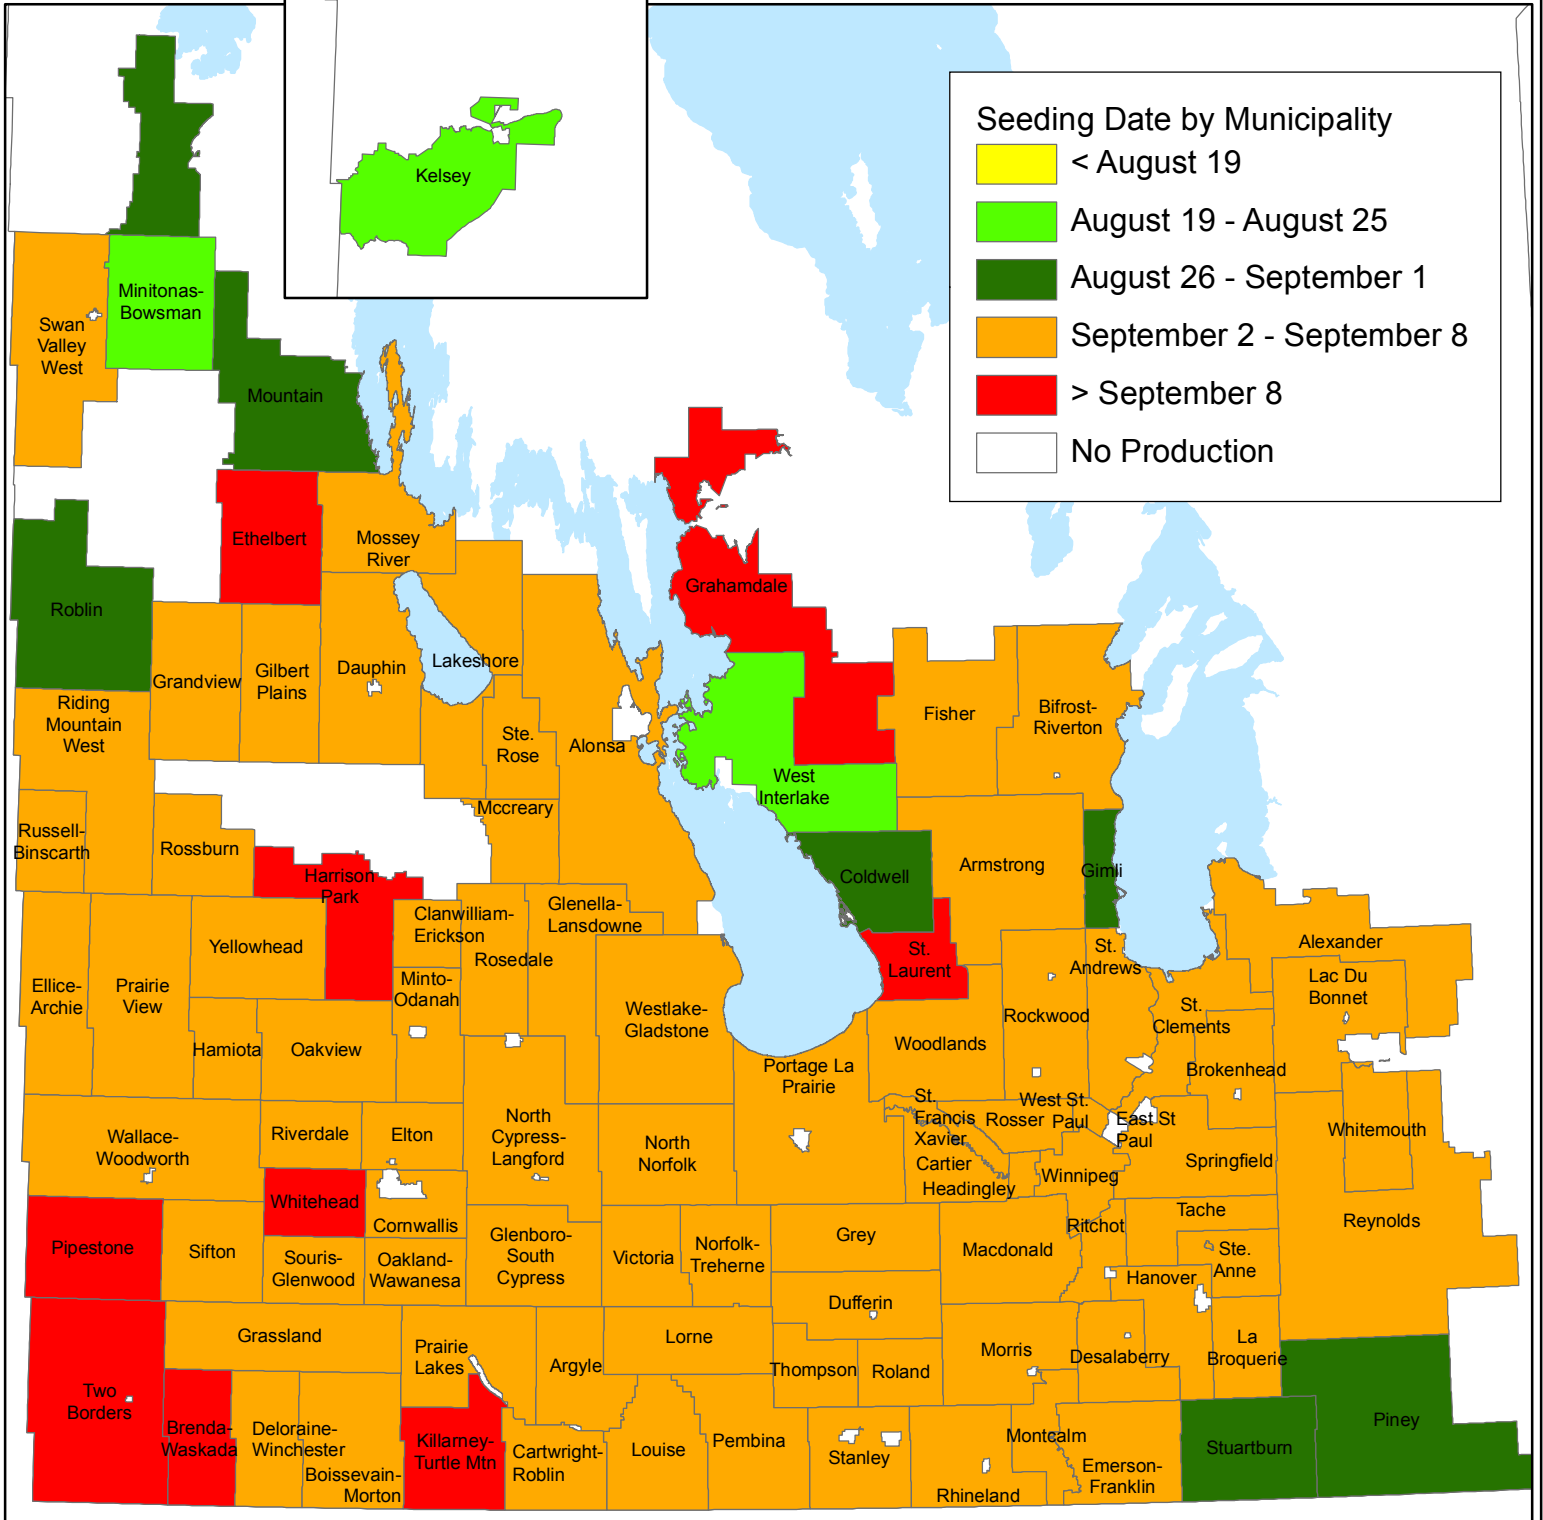

# Average Seeding Date - Winter Wheat (2006-2015)

1:2,200,000

## Seeding Date by Municipality

Source: MASC Seeded Acreage Report

Created by: L. Mitchell, Manitoba Agriculture, 2016