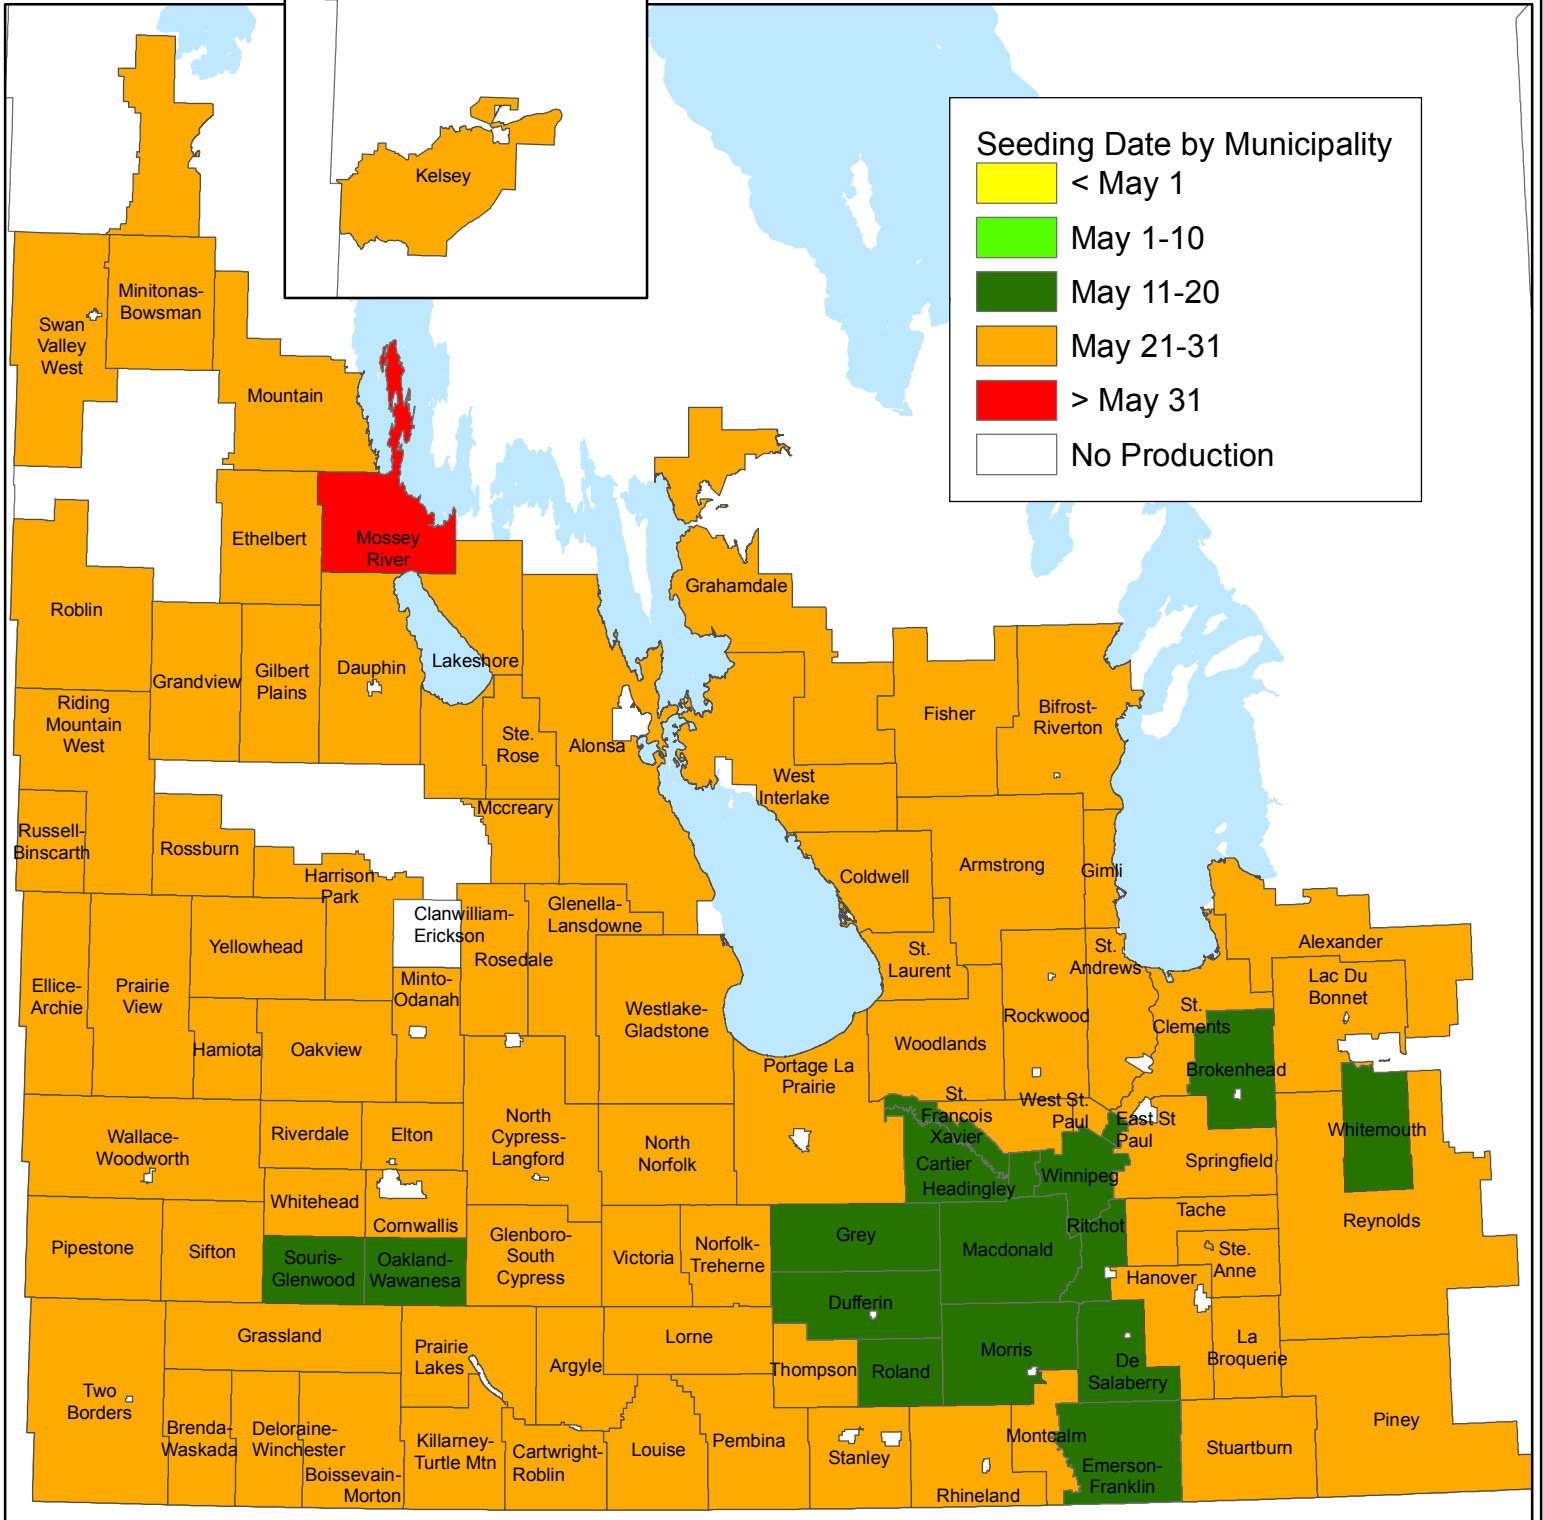

# Average Seeding Date - Soybeans (2011-2015)

1:2,200,000

## Seeding Date by Municipality

- < May 1
- May 1-10
- May 11-20
- May 21-31
- > May 31
- No Production

Source: MASC Seeded Acreage Report

Created by: L. Mitchell, Manitoba Agriculture, 2016