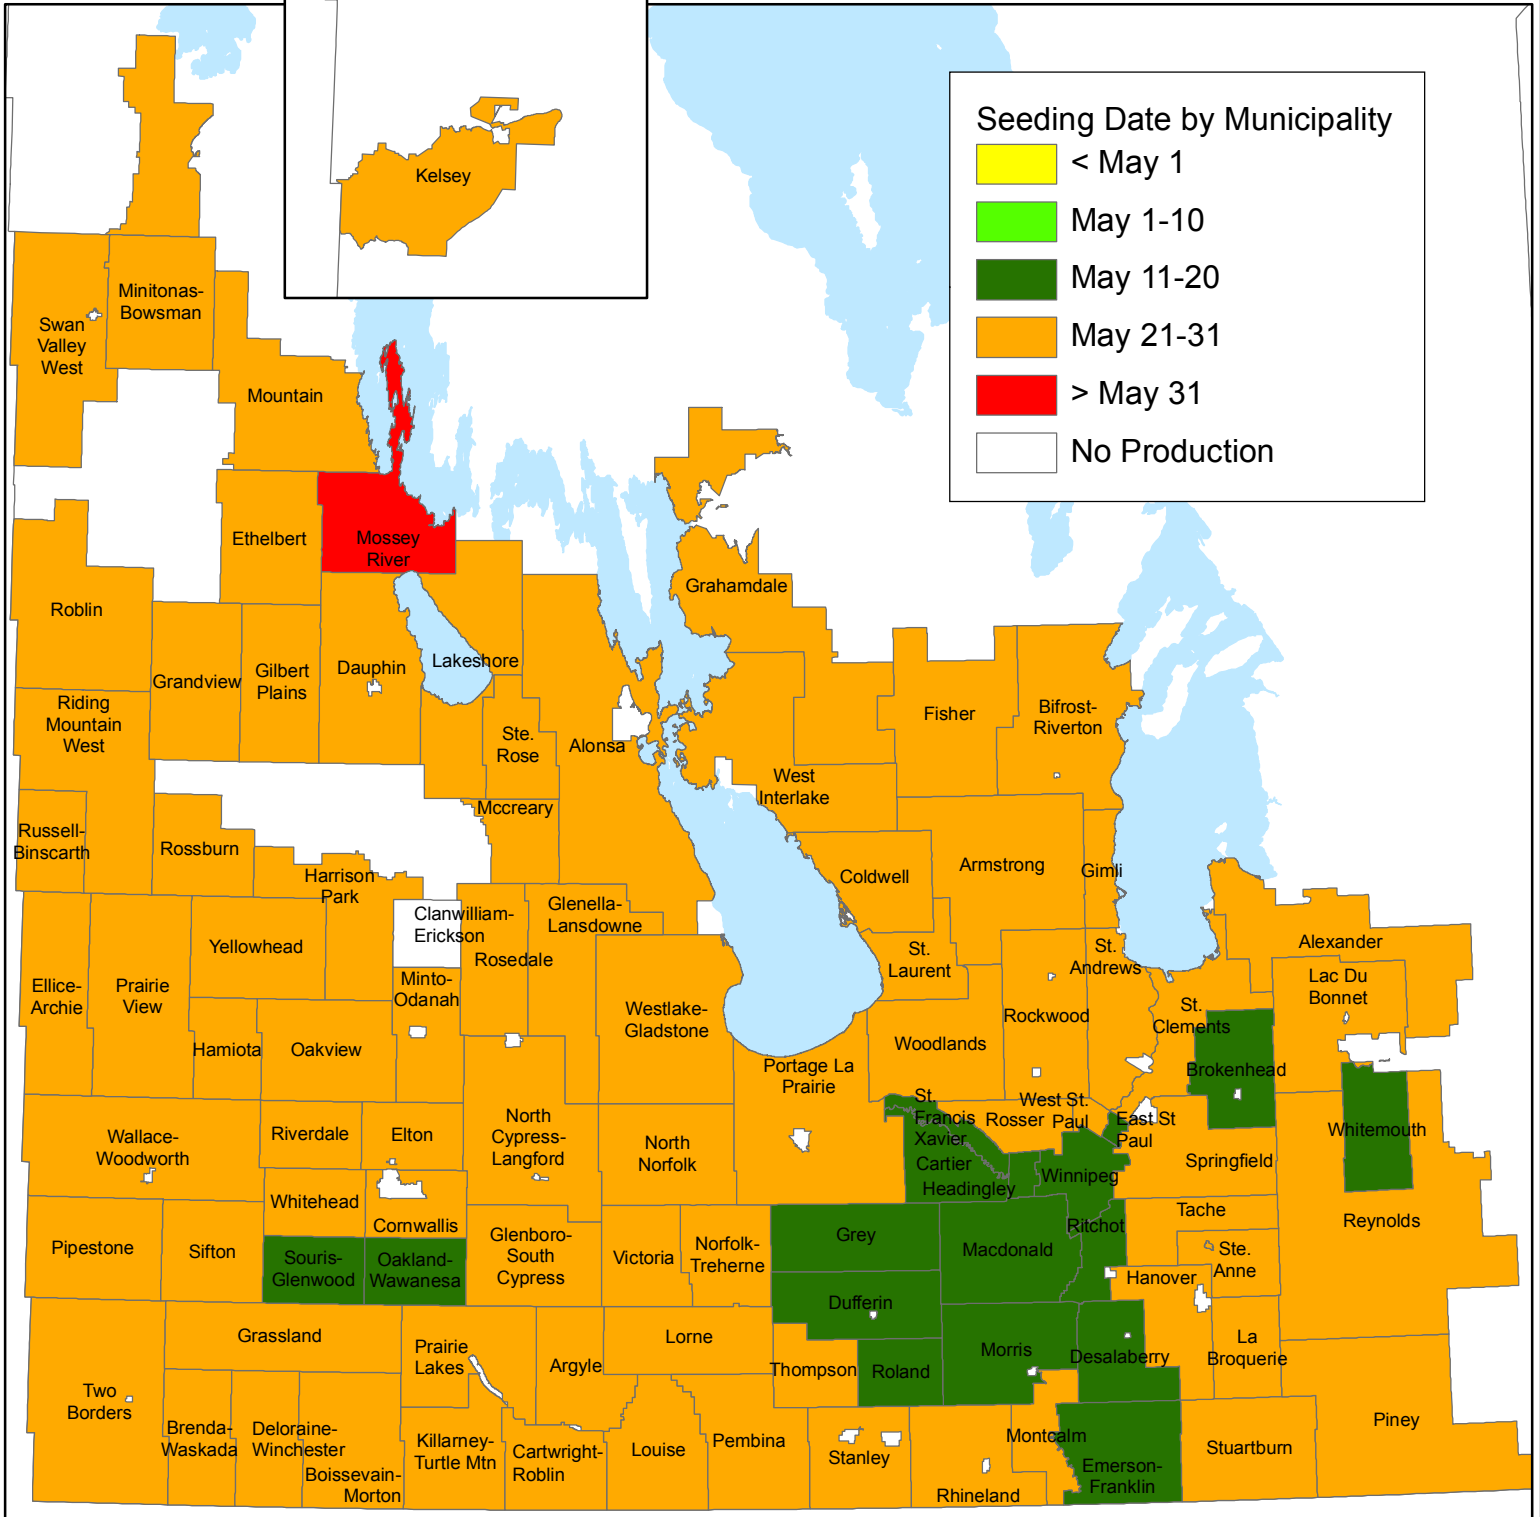

Average Seeding Date - Soybeans (2006-2015)

1:2,200,000

Seeding Date by Municipality

Source: MASC Seeded Acreage Report

Created by: L. Mitchell, Manitoba Agriculture, 2016