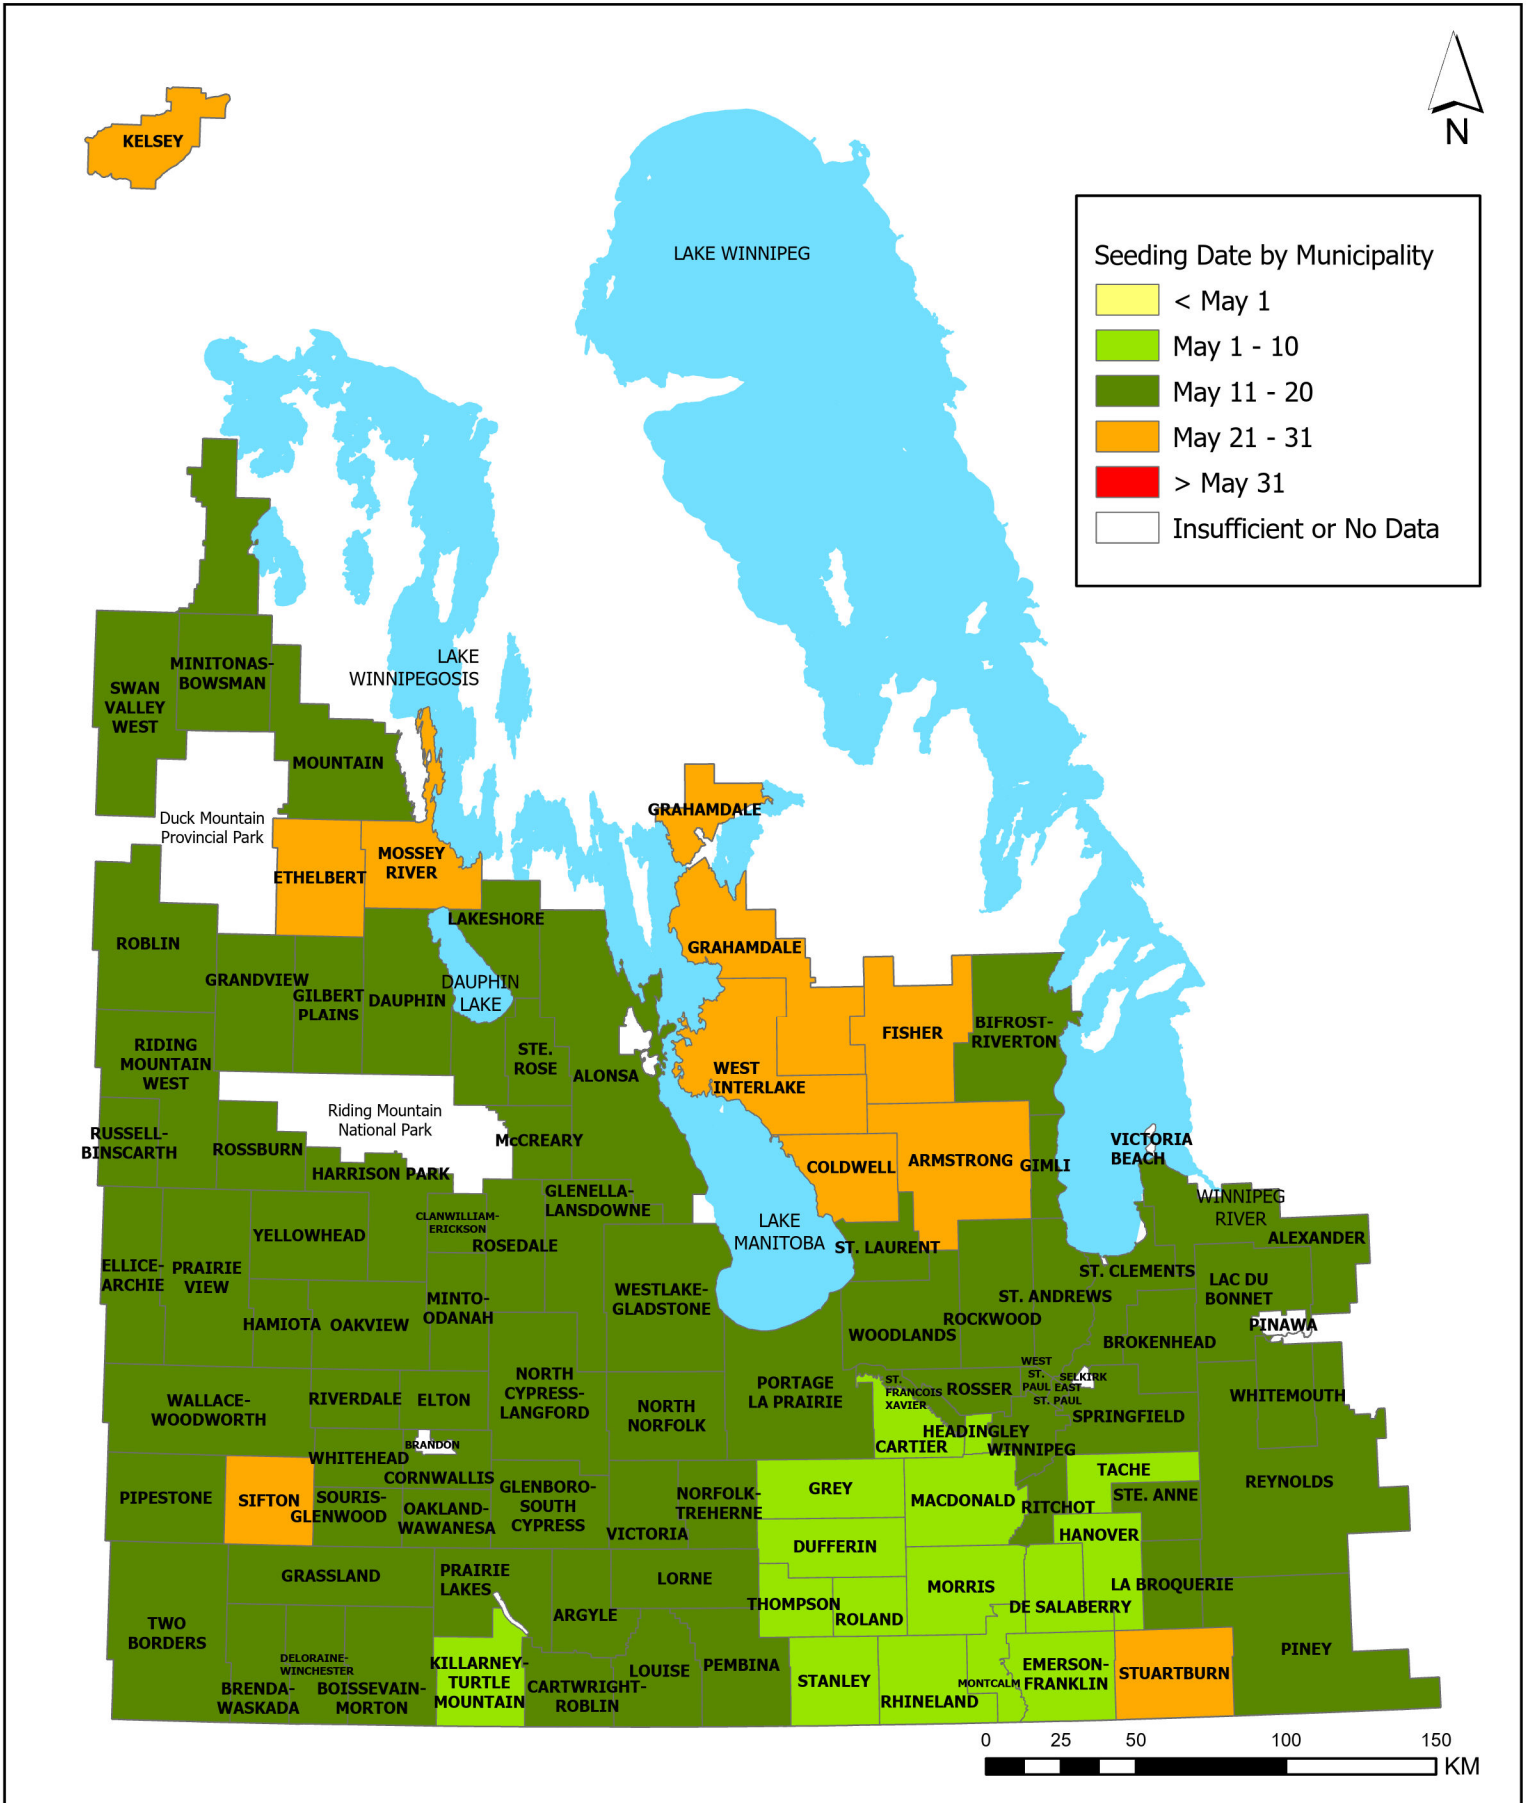

Average Seeding Date - Red Spring Wheat (2011 - 2020)

Source: MASC Harvest Production Report
Created By: MASC, 2024

Note: RMs with less than 3 years of data are excluded from 10-years and 5-years averages