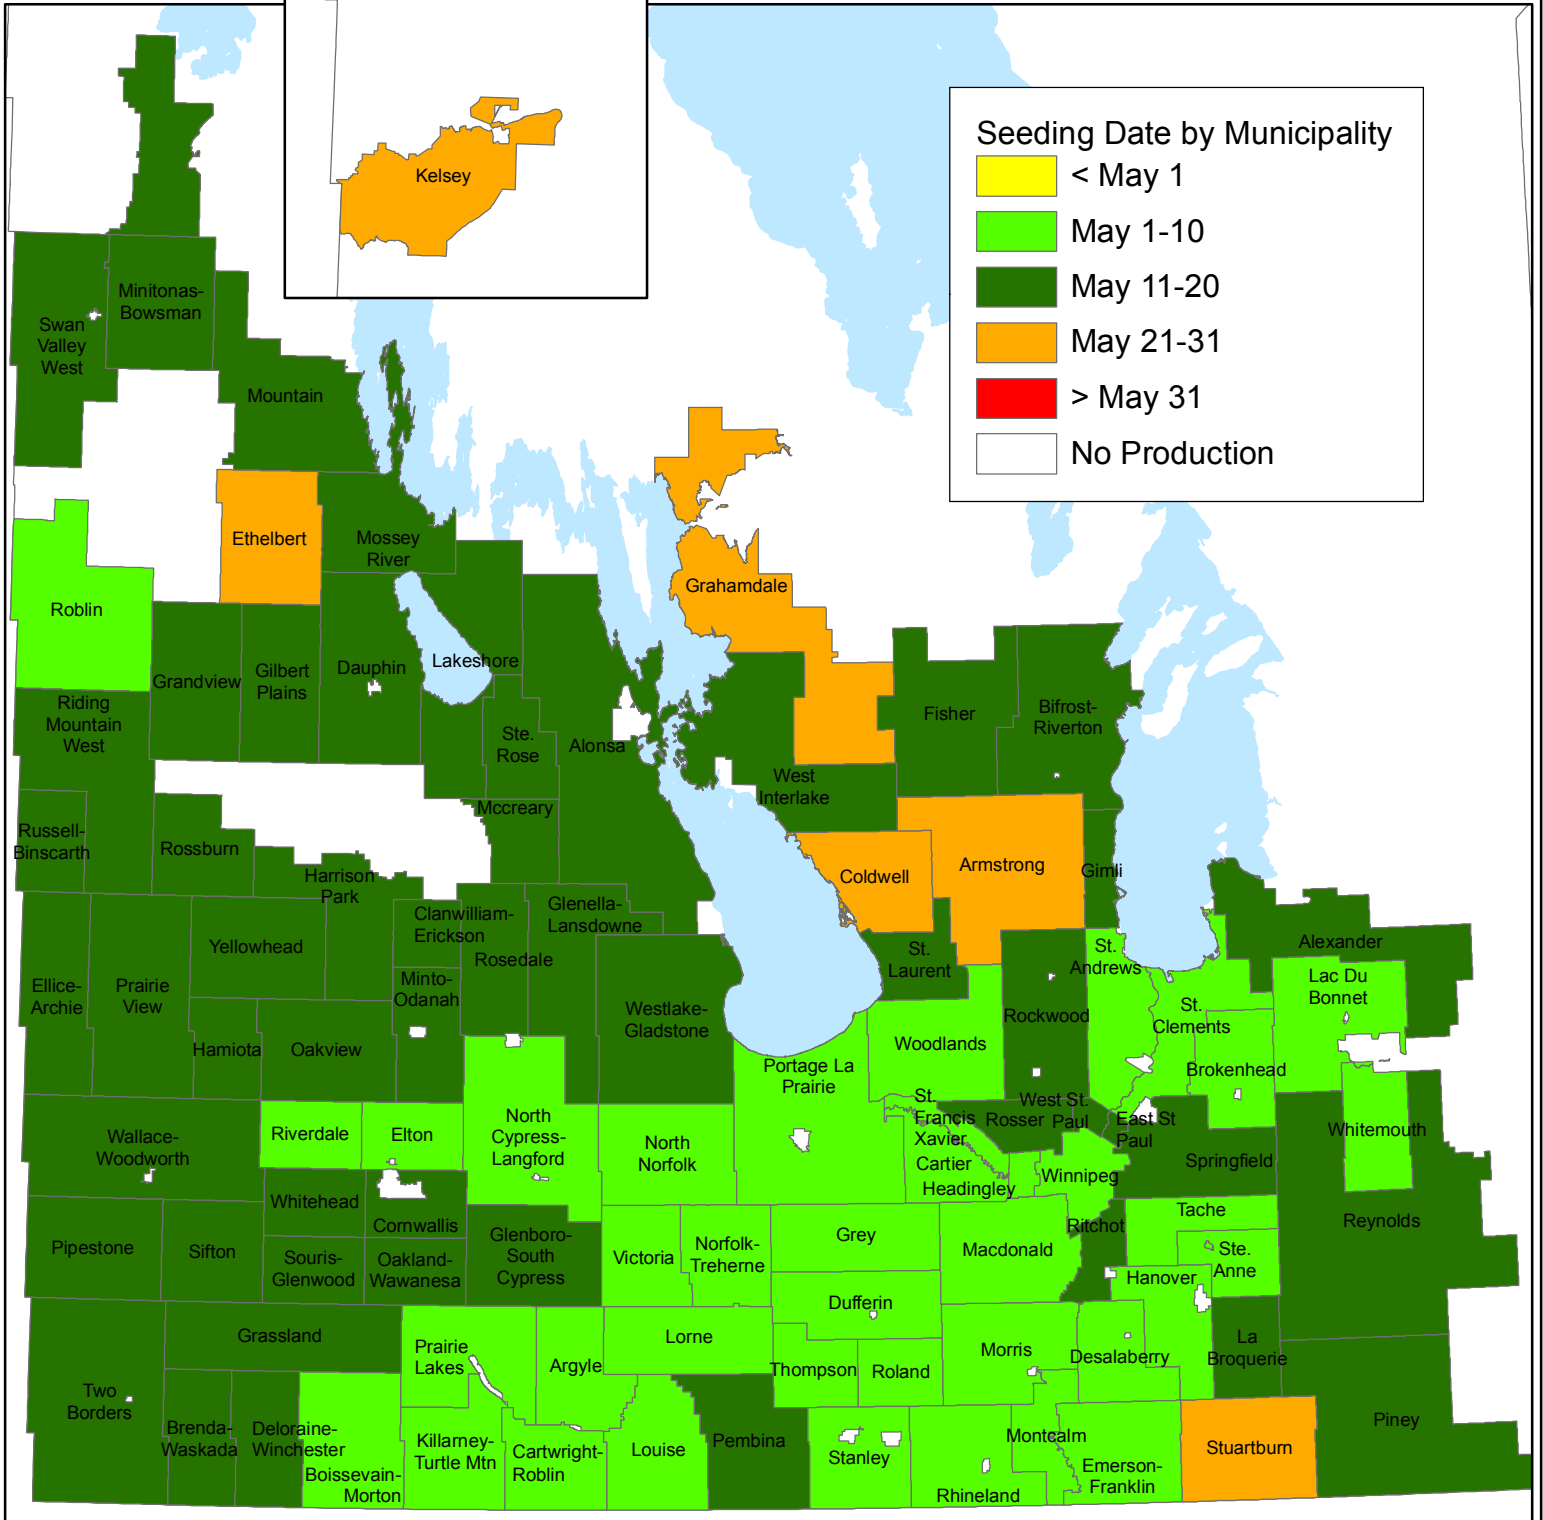

Average Seeding Date - Red Spring Wheat (2006-2015)

1:2,200,000

Seeding Date by Municipality

- < May 1
- May 1-10
- May 11-20
- May 21-31
- > May 31
- No Production

Source: MASC Seeded Acreage Report

Created by: L. Mitchell, Manitoba Agriculture, 2016