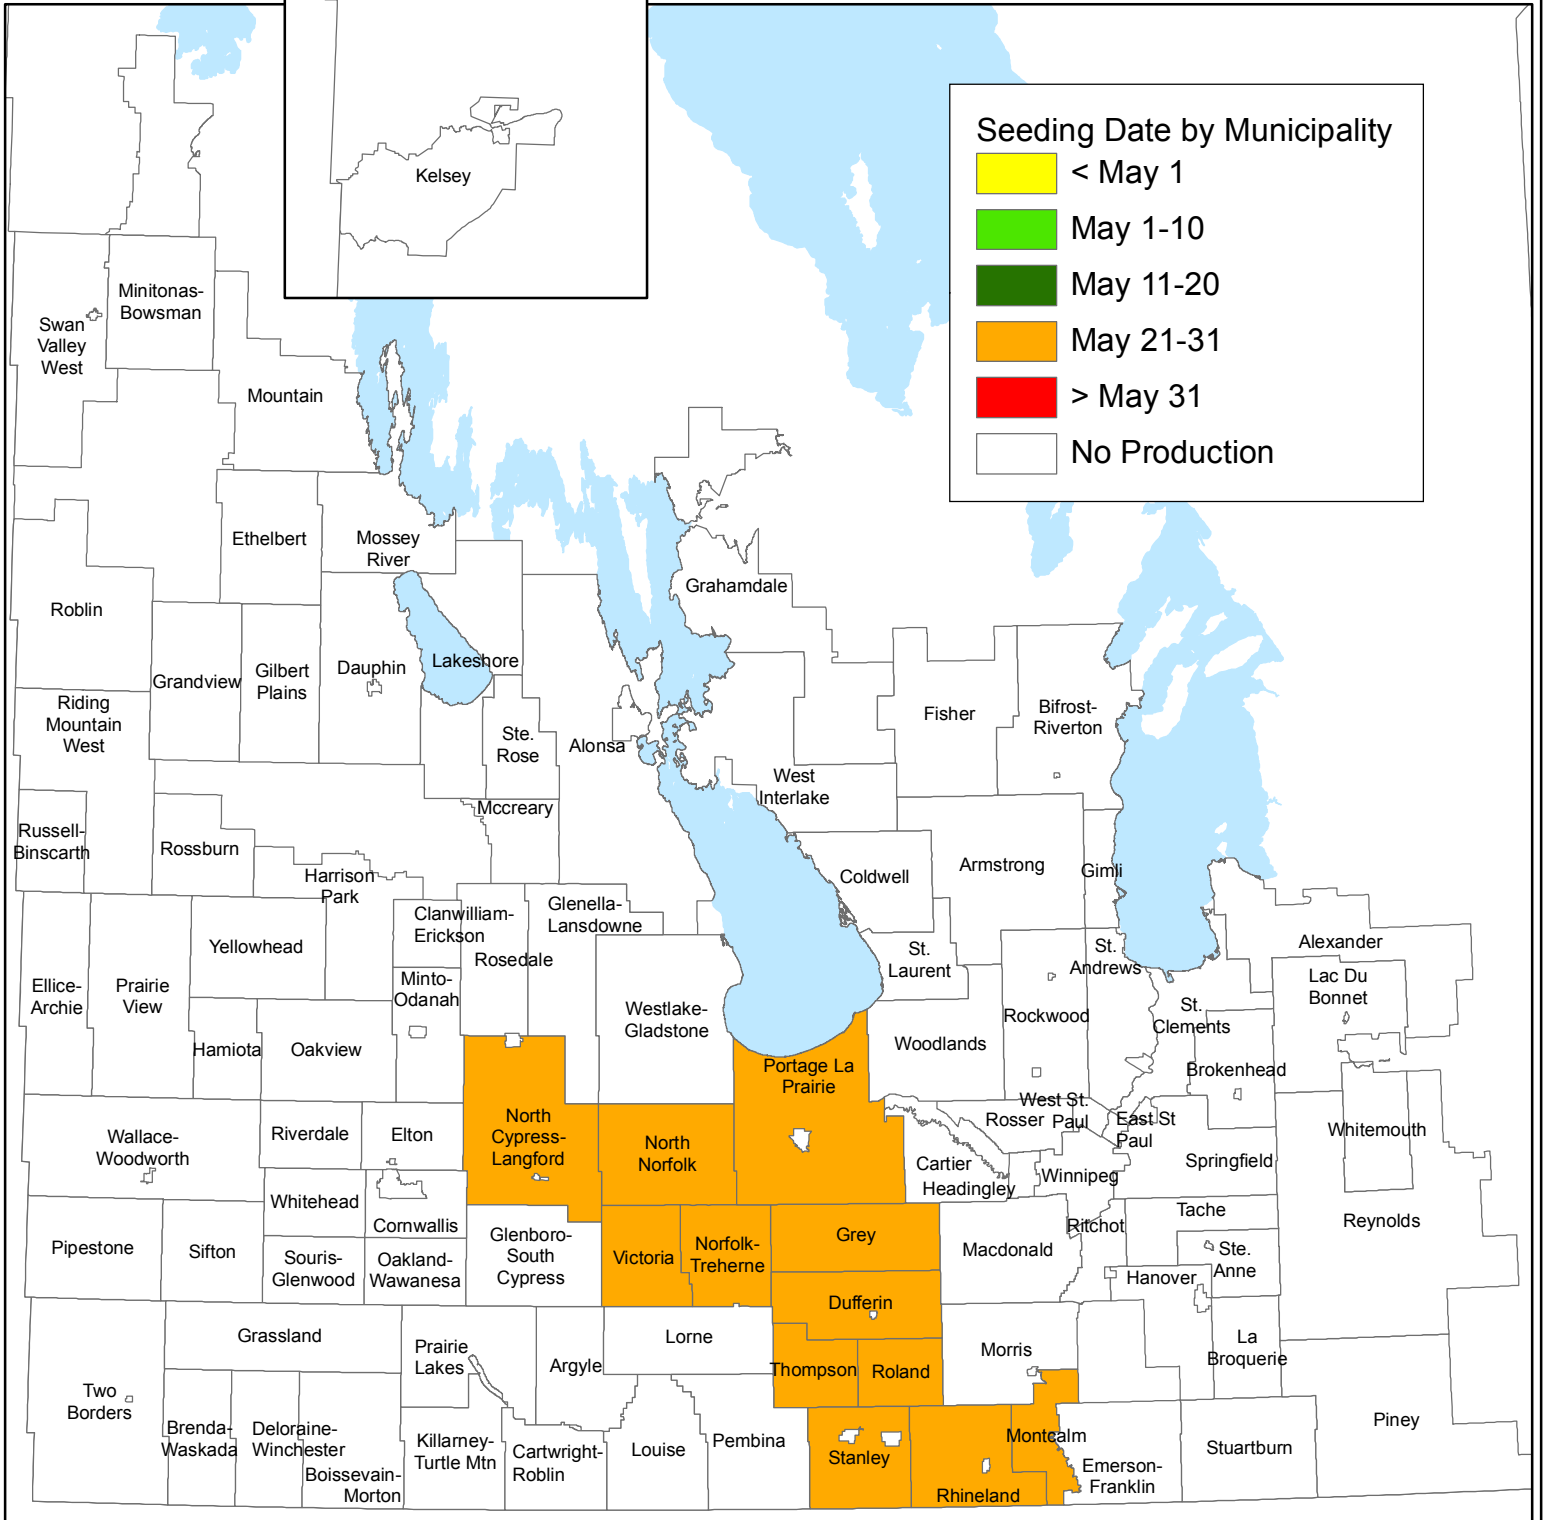

# Average Seeding Date - Other Beans (2006-2015)

1:2,200,000

## Seeding Date by Municipality

- < May 1
- May 1-10
- May 11-20
- May 21-31
- > May 31
- No Production

Source: MASC Seeded Acreage Report

Created by: L. Mitchell, Manitoba Agriculture, 2016