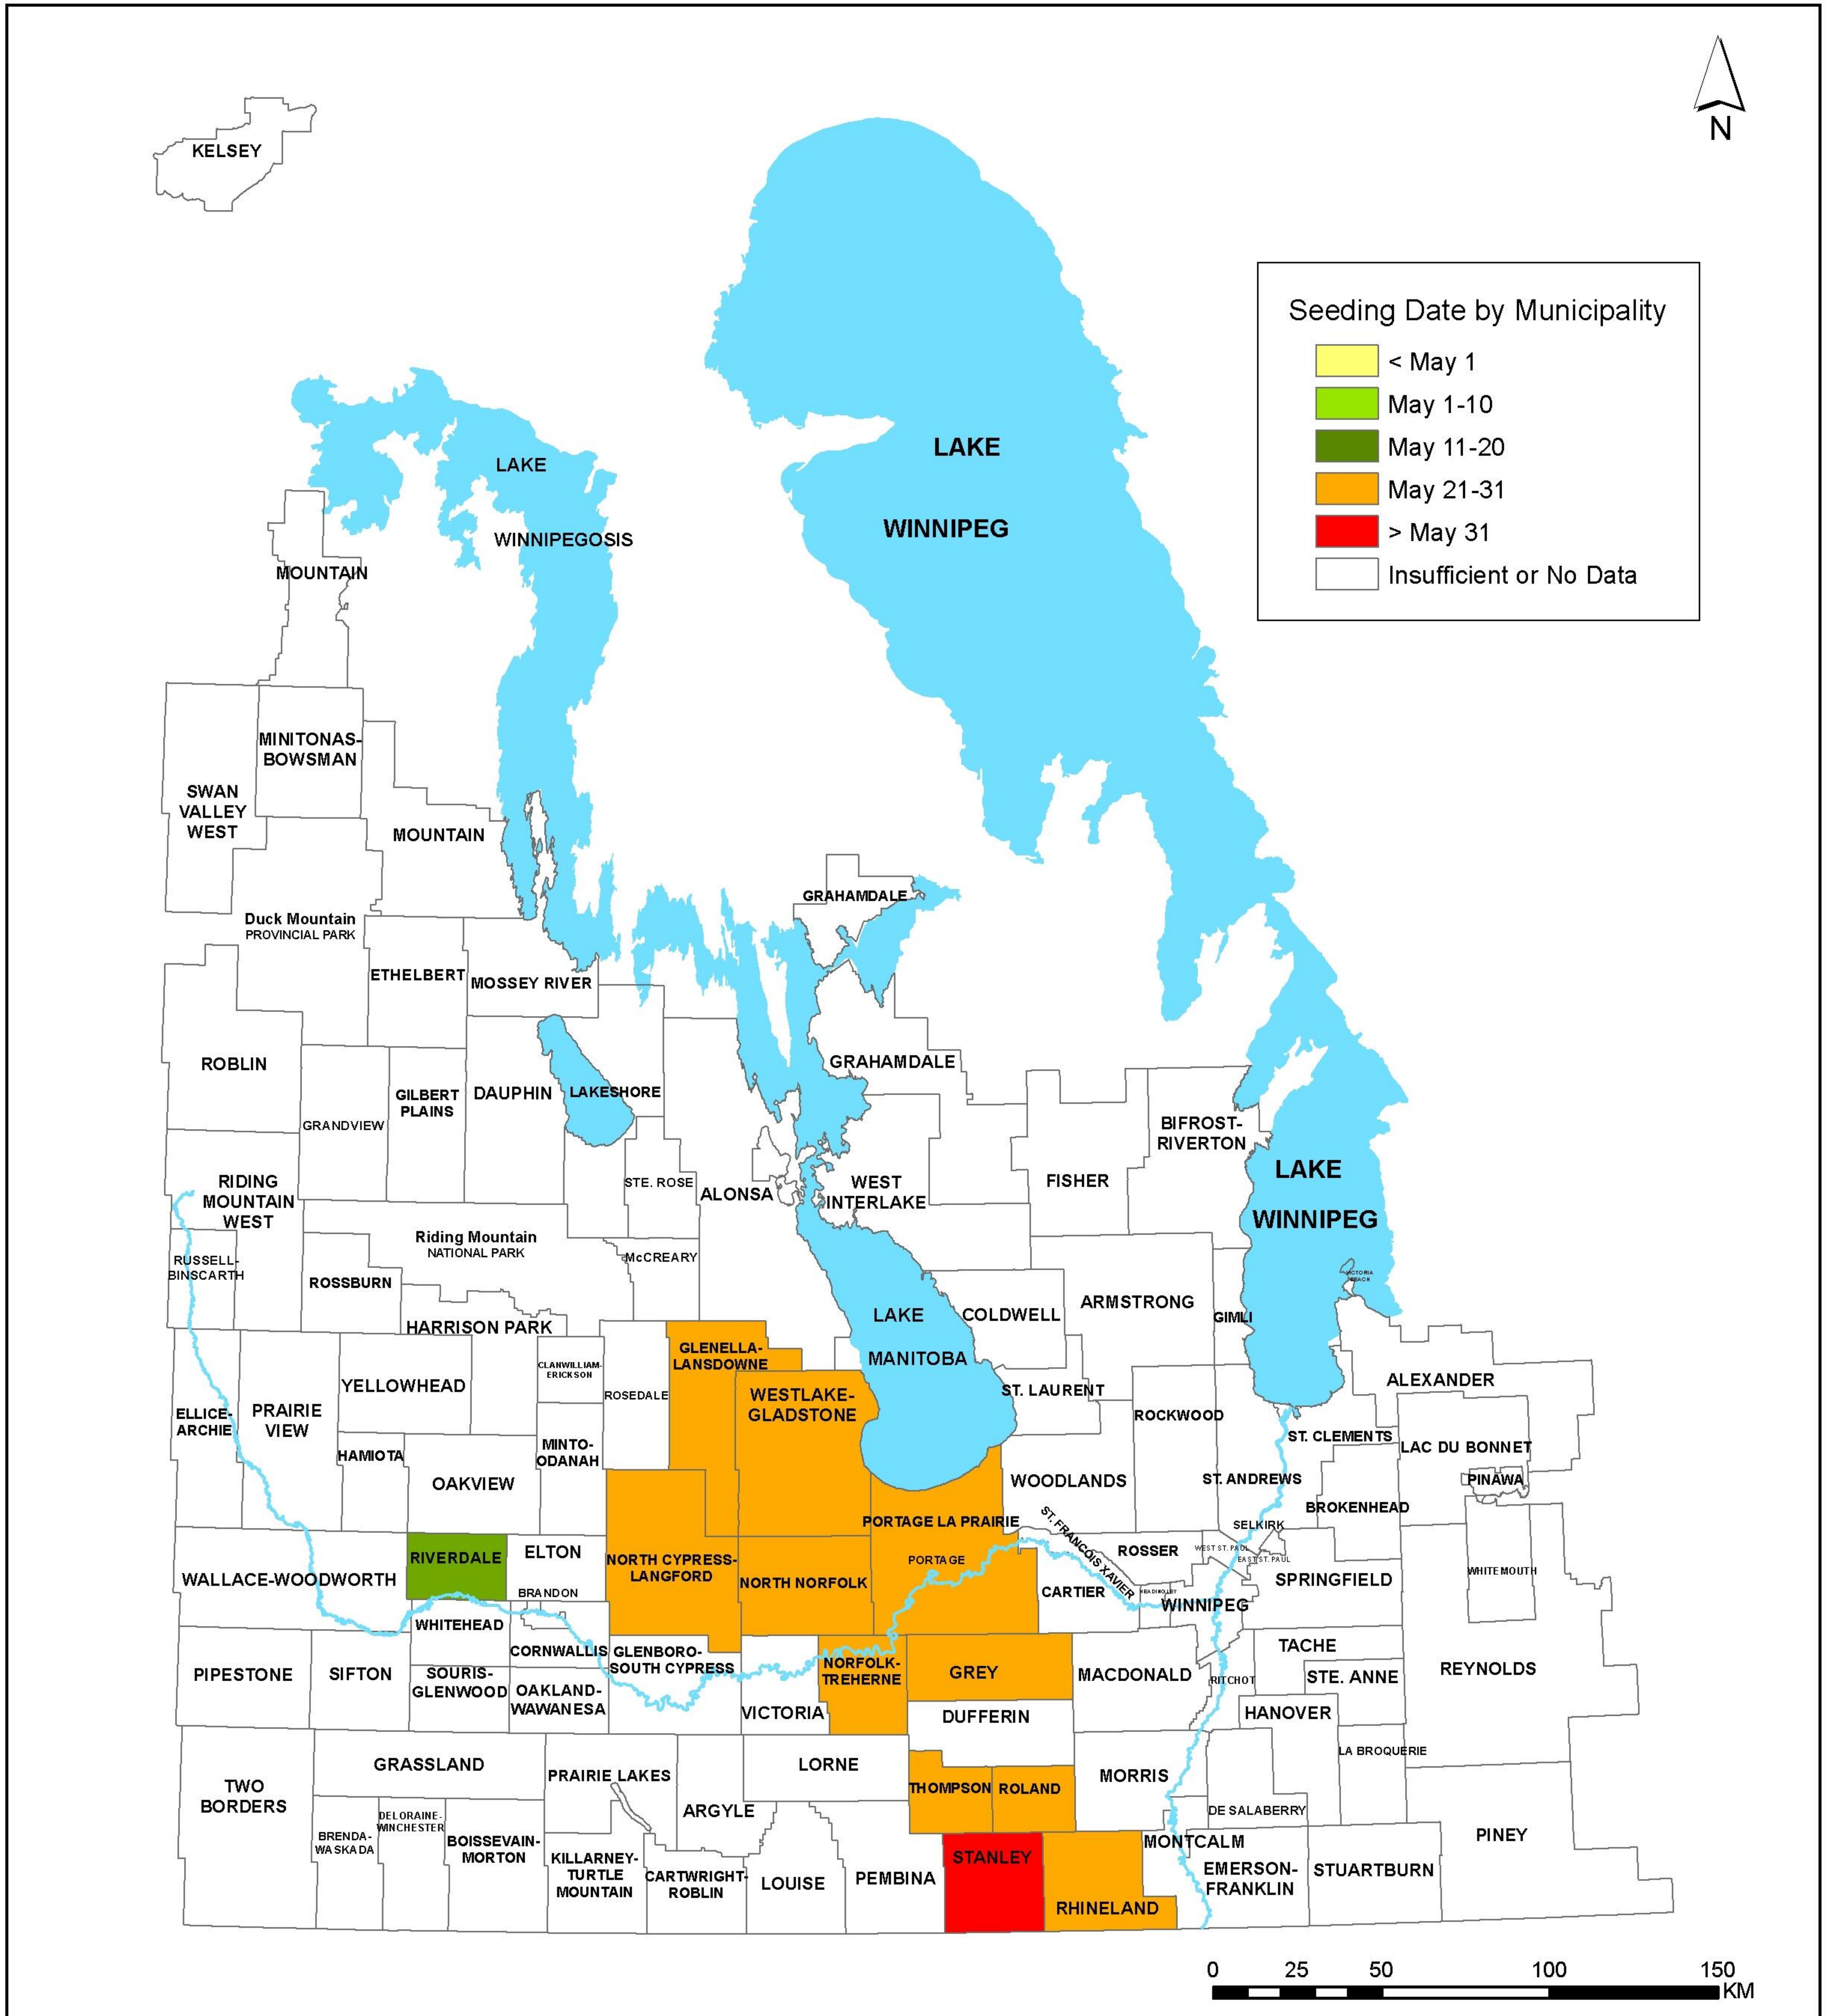

Average Seeding Date - Other Dry Beans (2019)

Source: MASC Seeded Acreage Report
Created By: MASC, 2020

NOTE: A minimum of 3 years data are required for an RM average to be displayed.