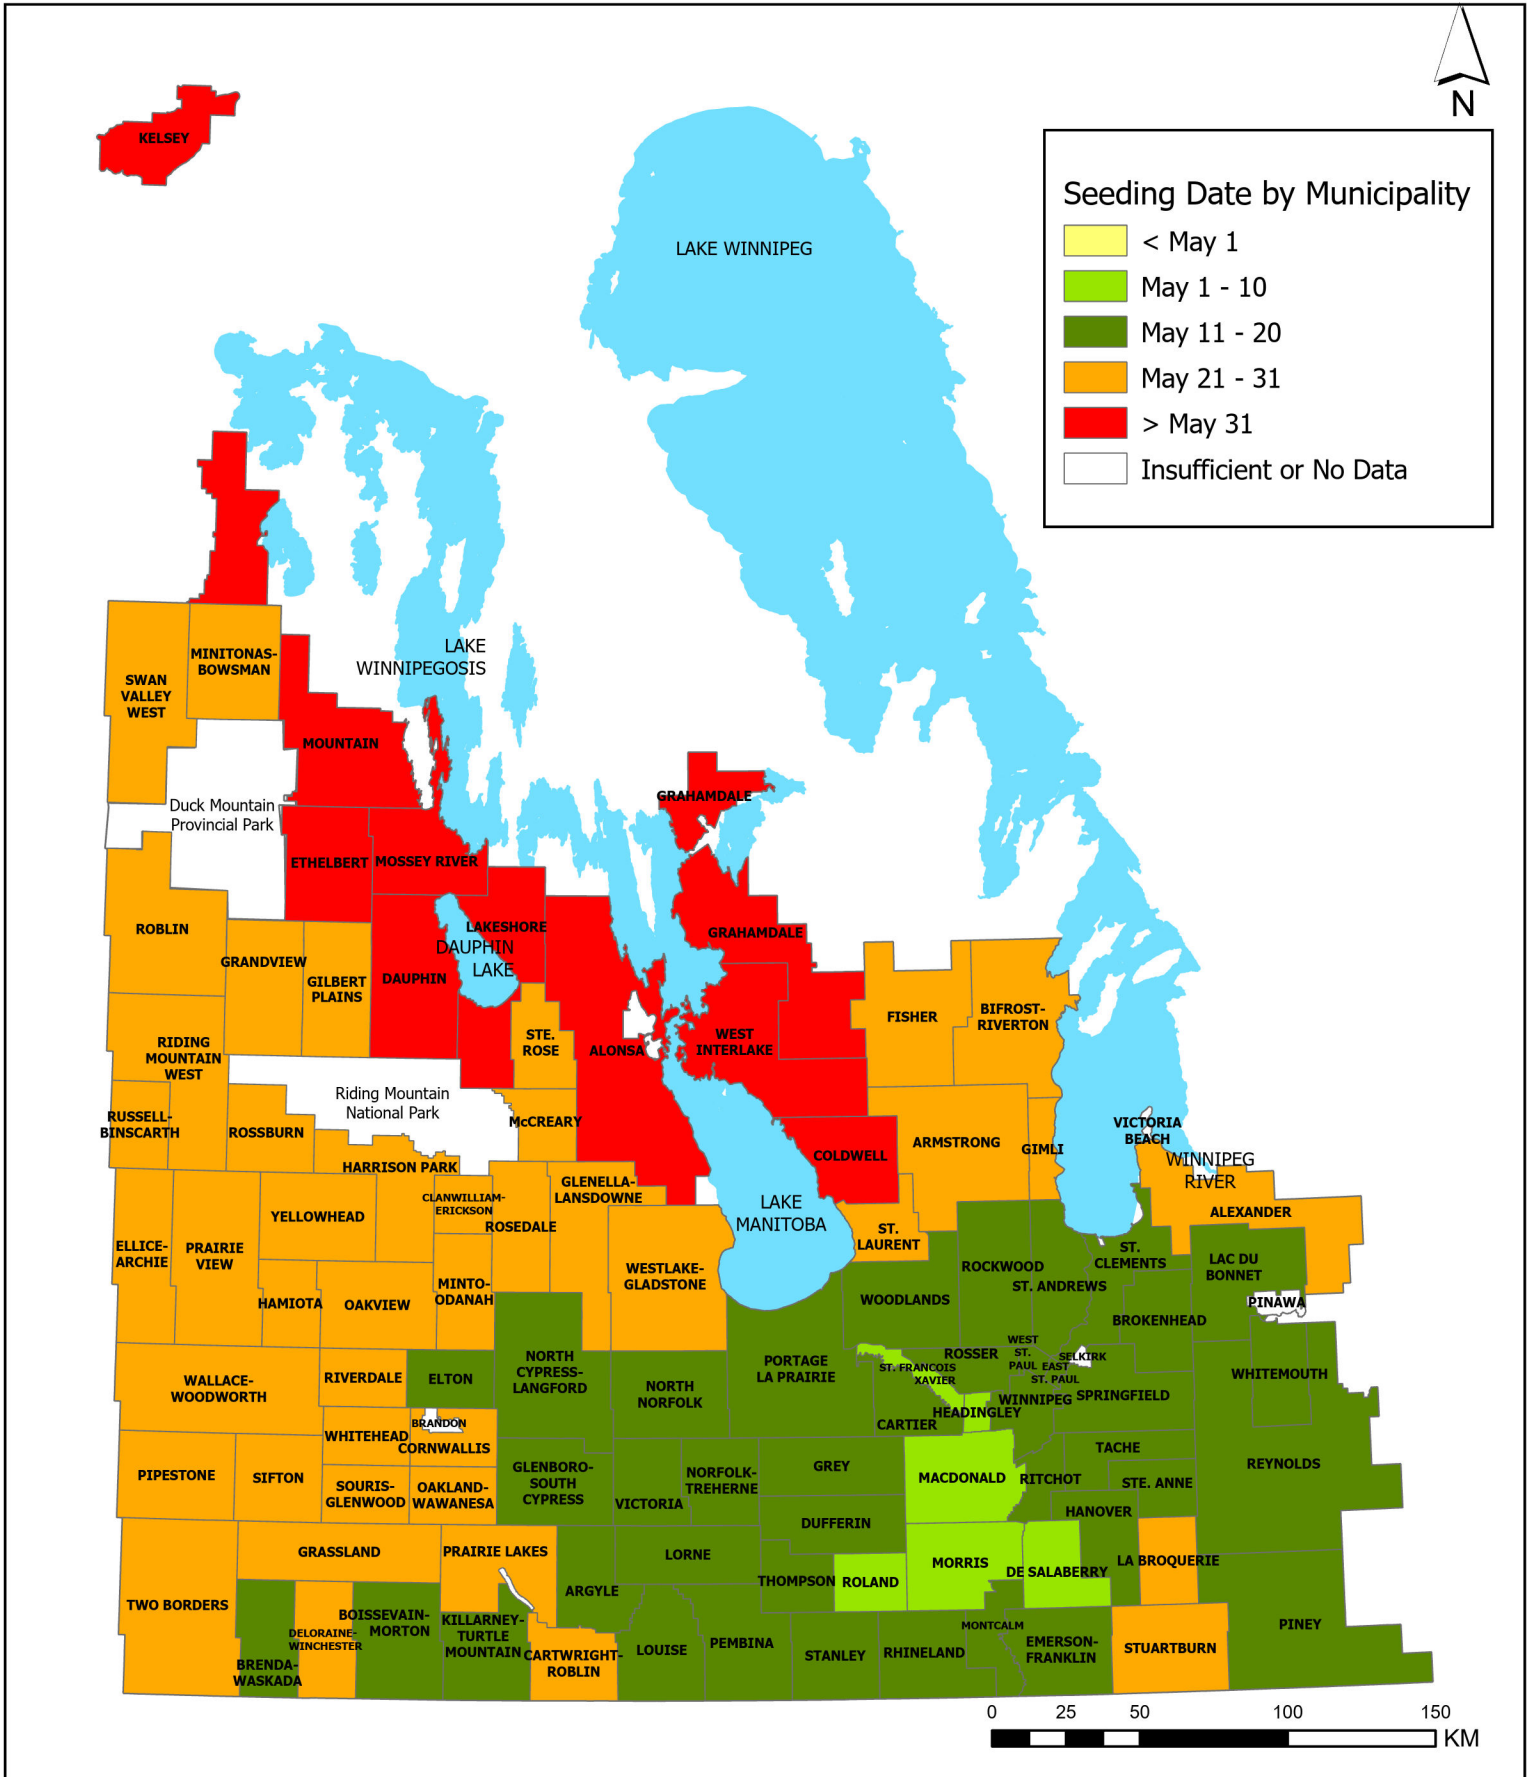

Average Seeding Date - Oats (2013 - 2022)

Source: MASC Harvest Production Report
Created By: MASC, 2024

Note: RMs with less than 3 years of data are excluded from 10-years and 5-years averages