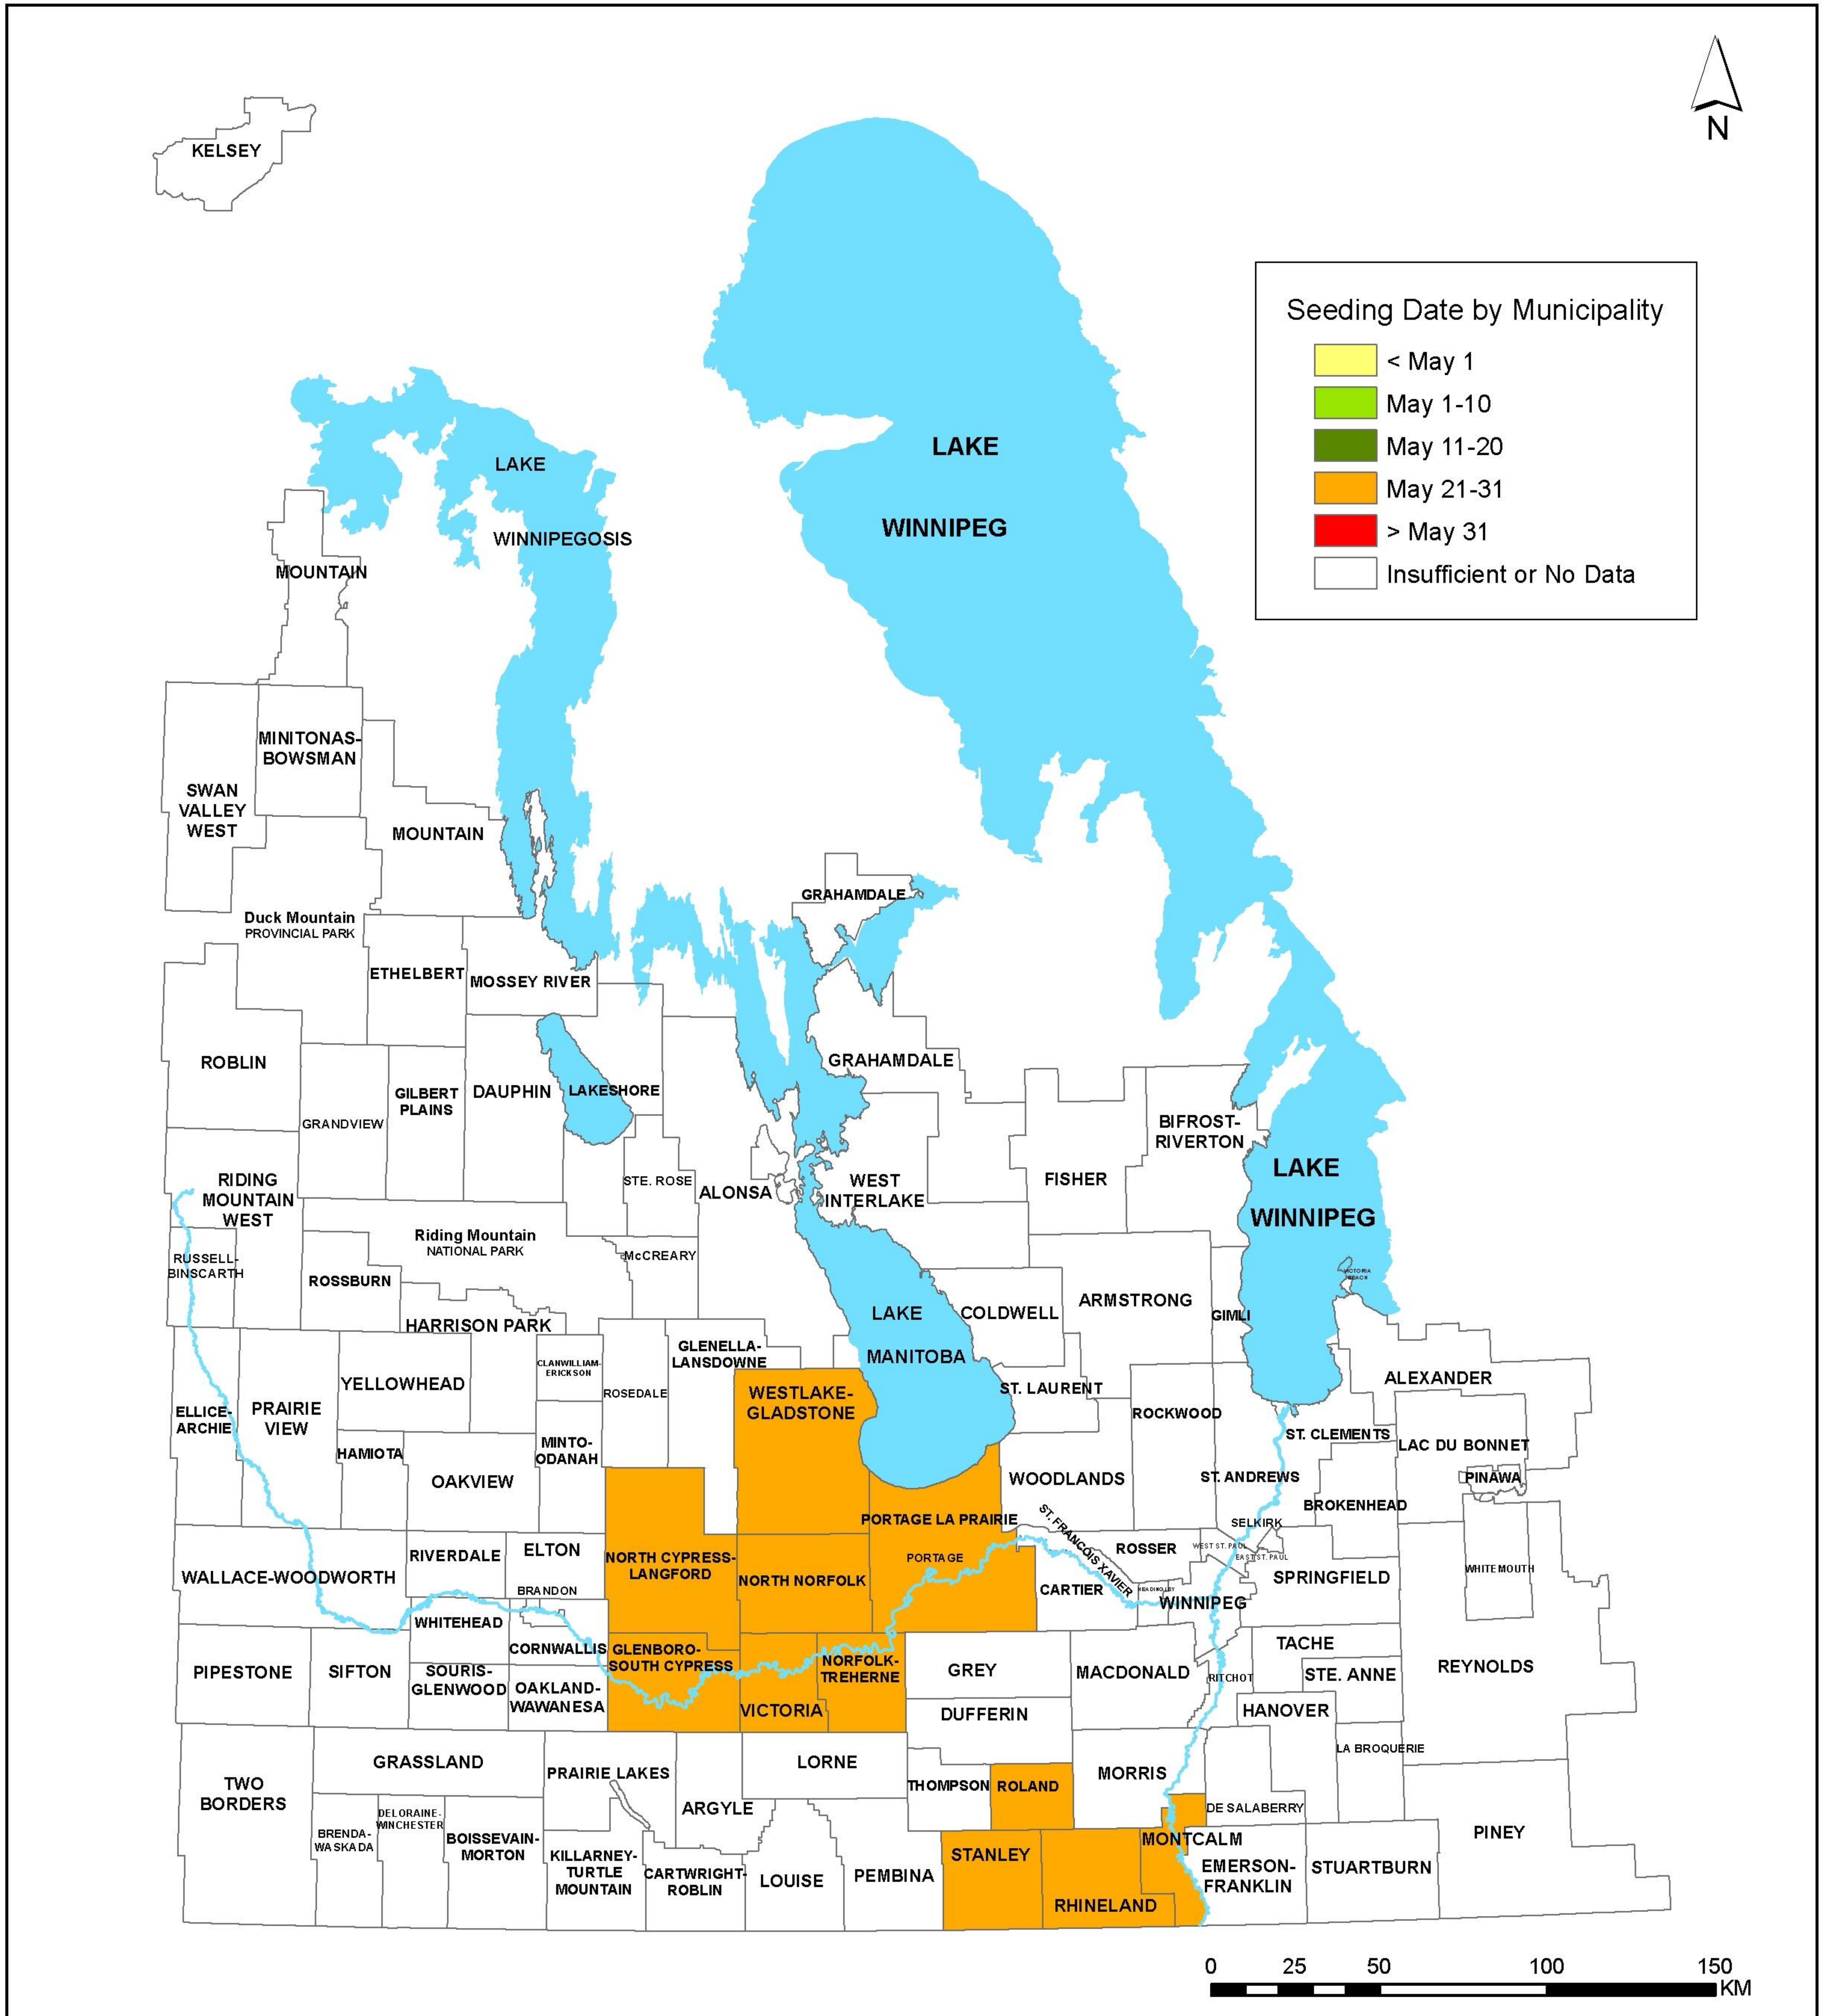

Average Seeding Date - Kidney Beans (2010 - 2019)

Source: MASC Seeded Acreage Report
Created By: MASC, 2020

NOTE: A minimum of 3 years data are required for an RM average to be displayed.