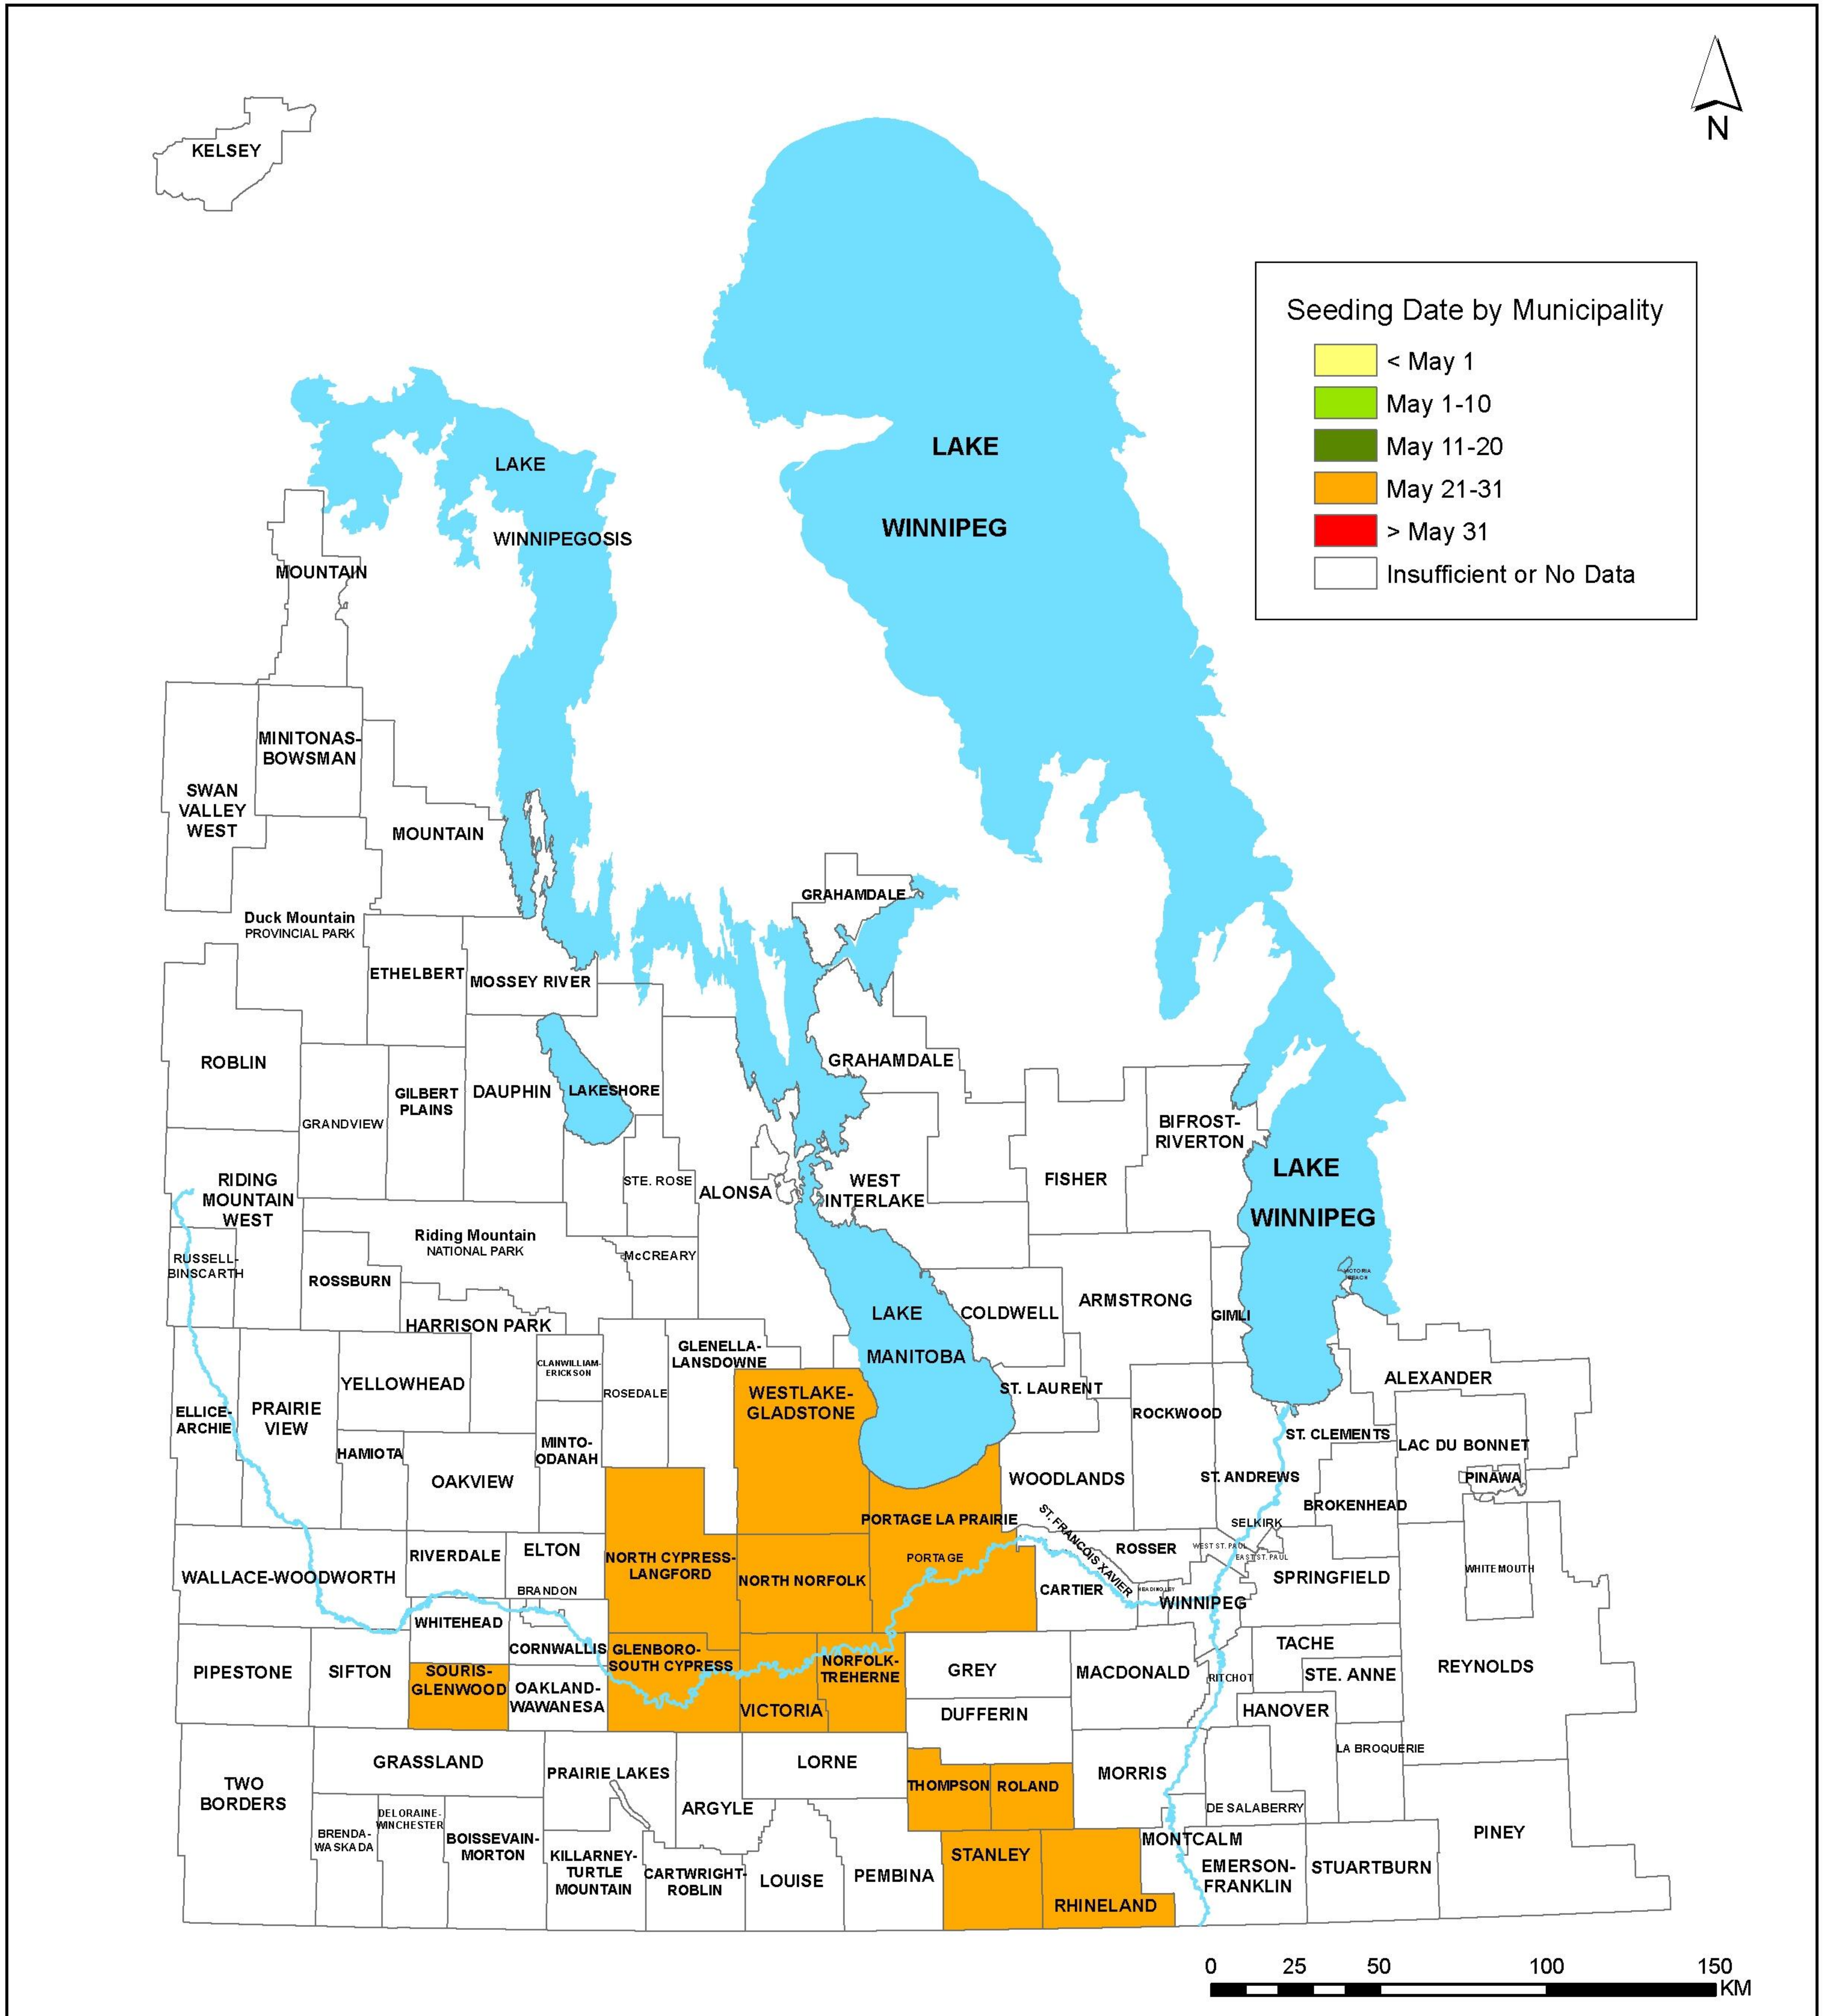

# Average Seeding Date - Kidney Beans (2019)

Source: MASC Seeded Acreage Report  
Created By: MASC, 2020

NOTE: A minimum of 3 years data are required for an RM average to be displayed.