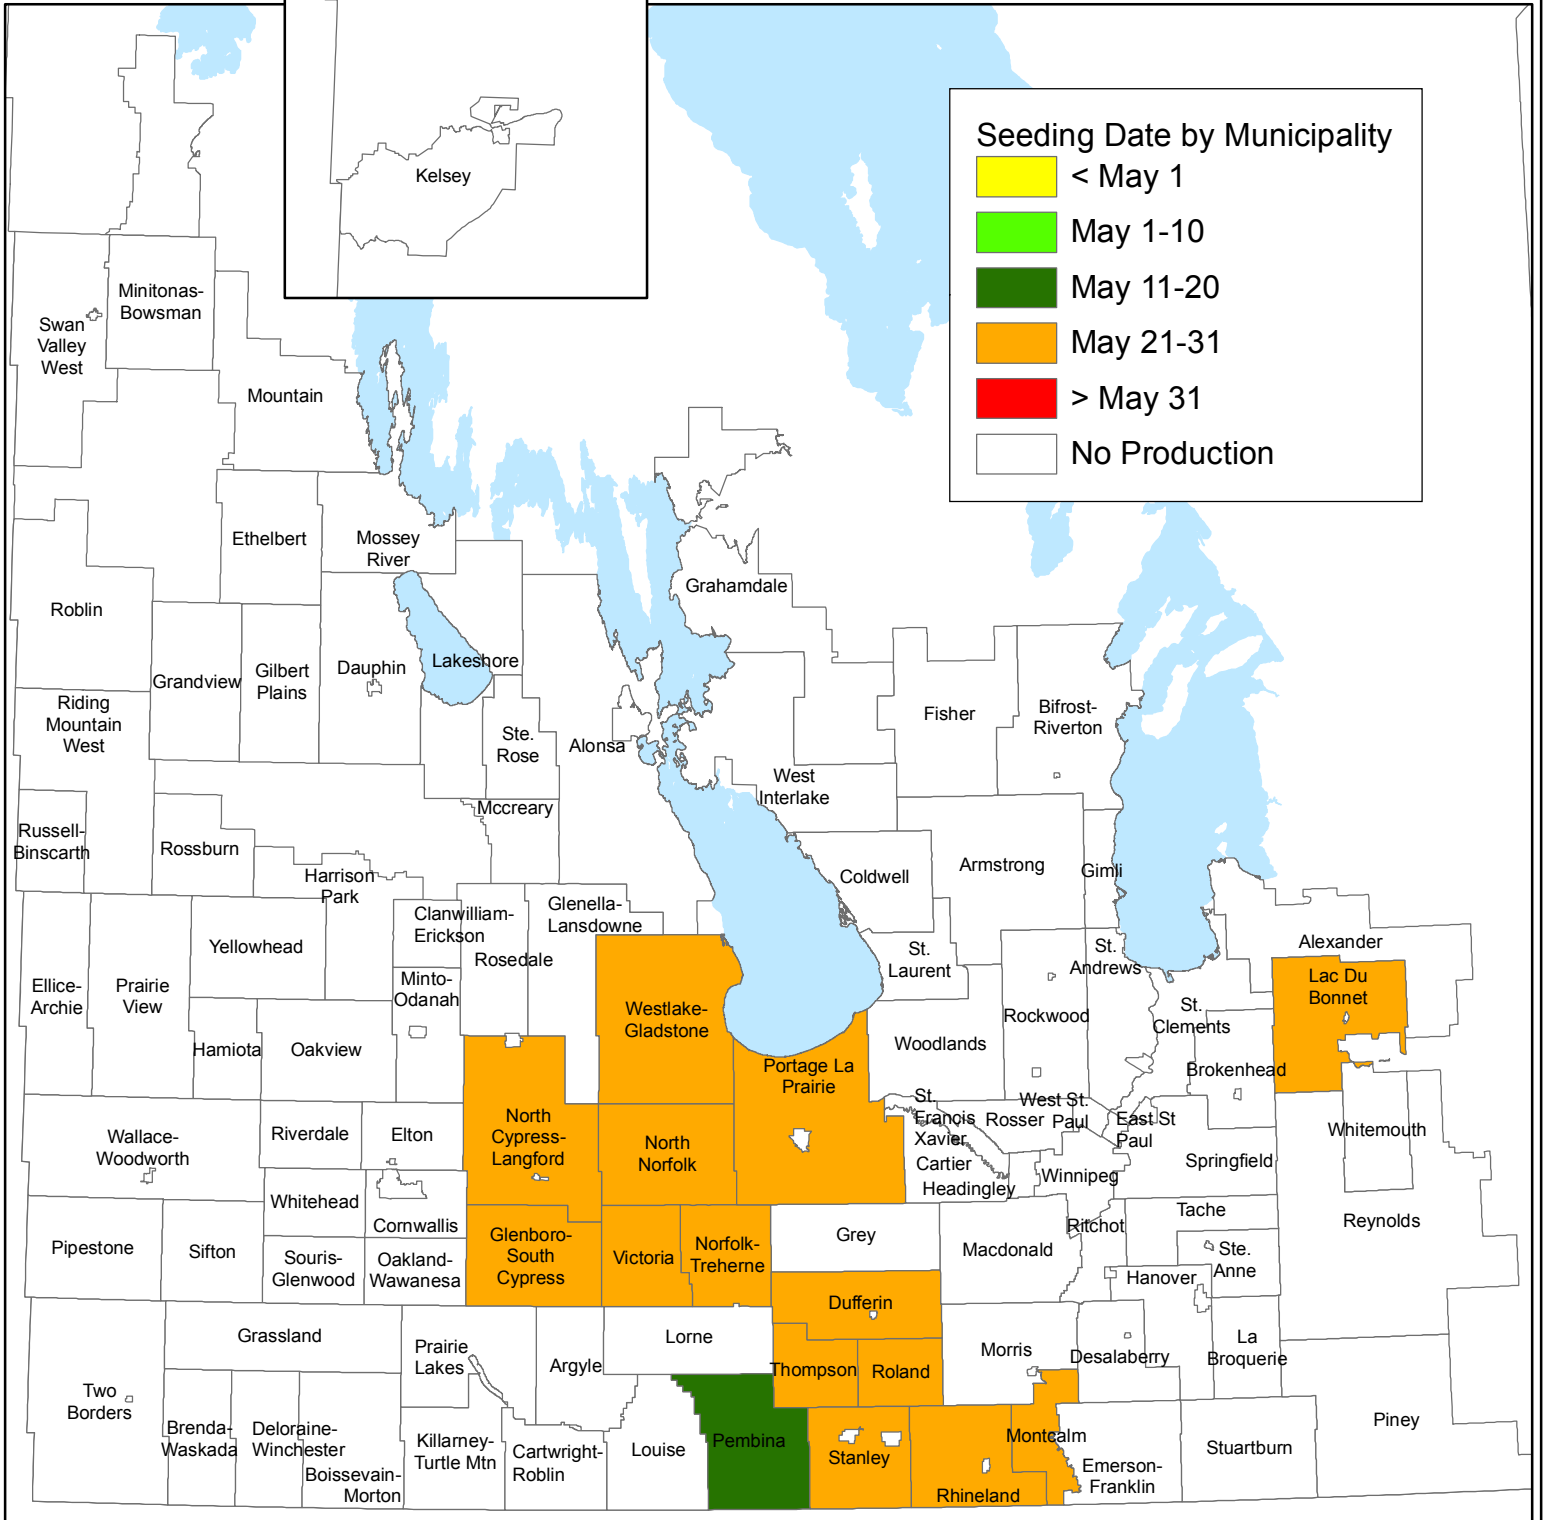

# Average Seeding Date - Kidney Beans (2006-2015)

1:2,200,000

## Seeding Date by Municipality

- < May 1
- May 1-10
- May 11-20
- May 21-31
- > May 31
- No Production

Source: MASC Seeded Acreage Report

Created by: L. Mitchell, Manitoba Agriculture, 2016