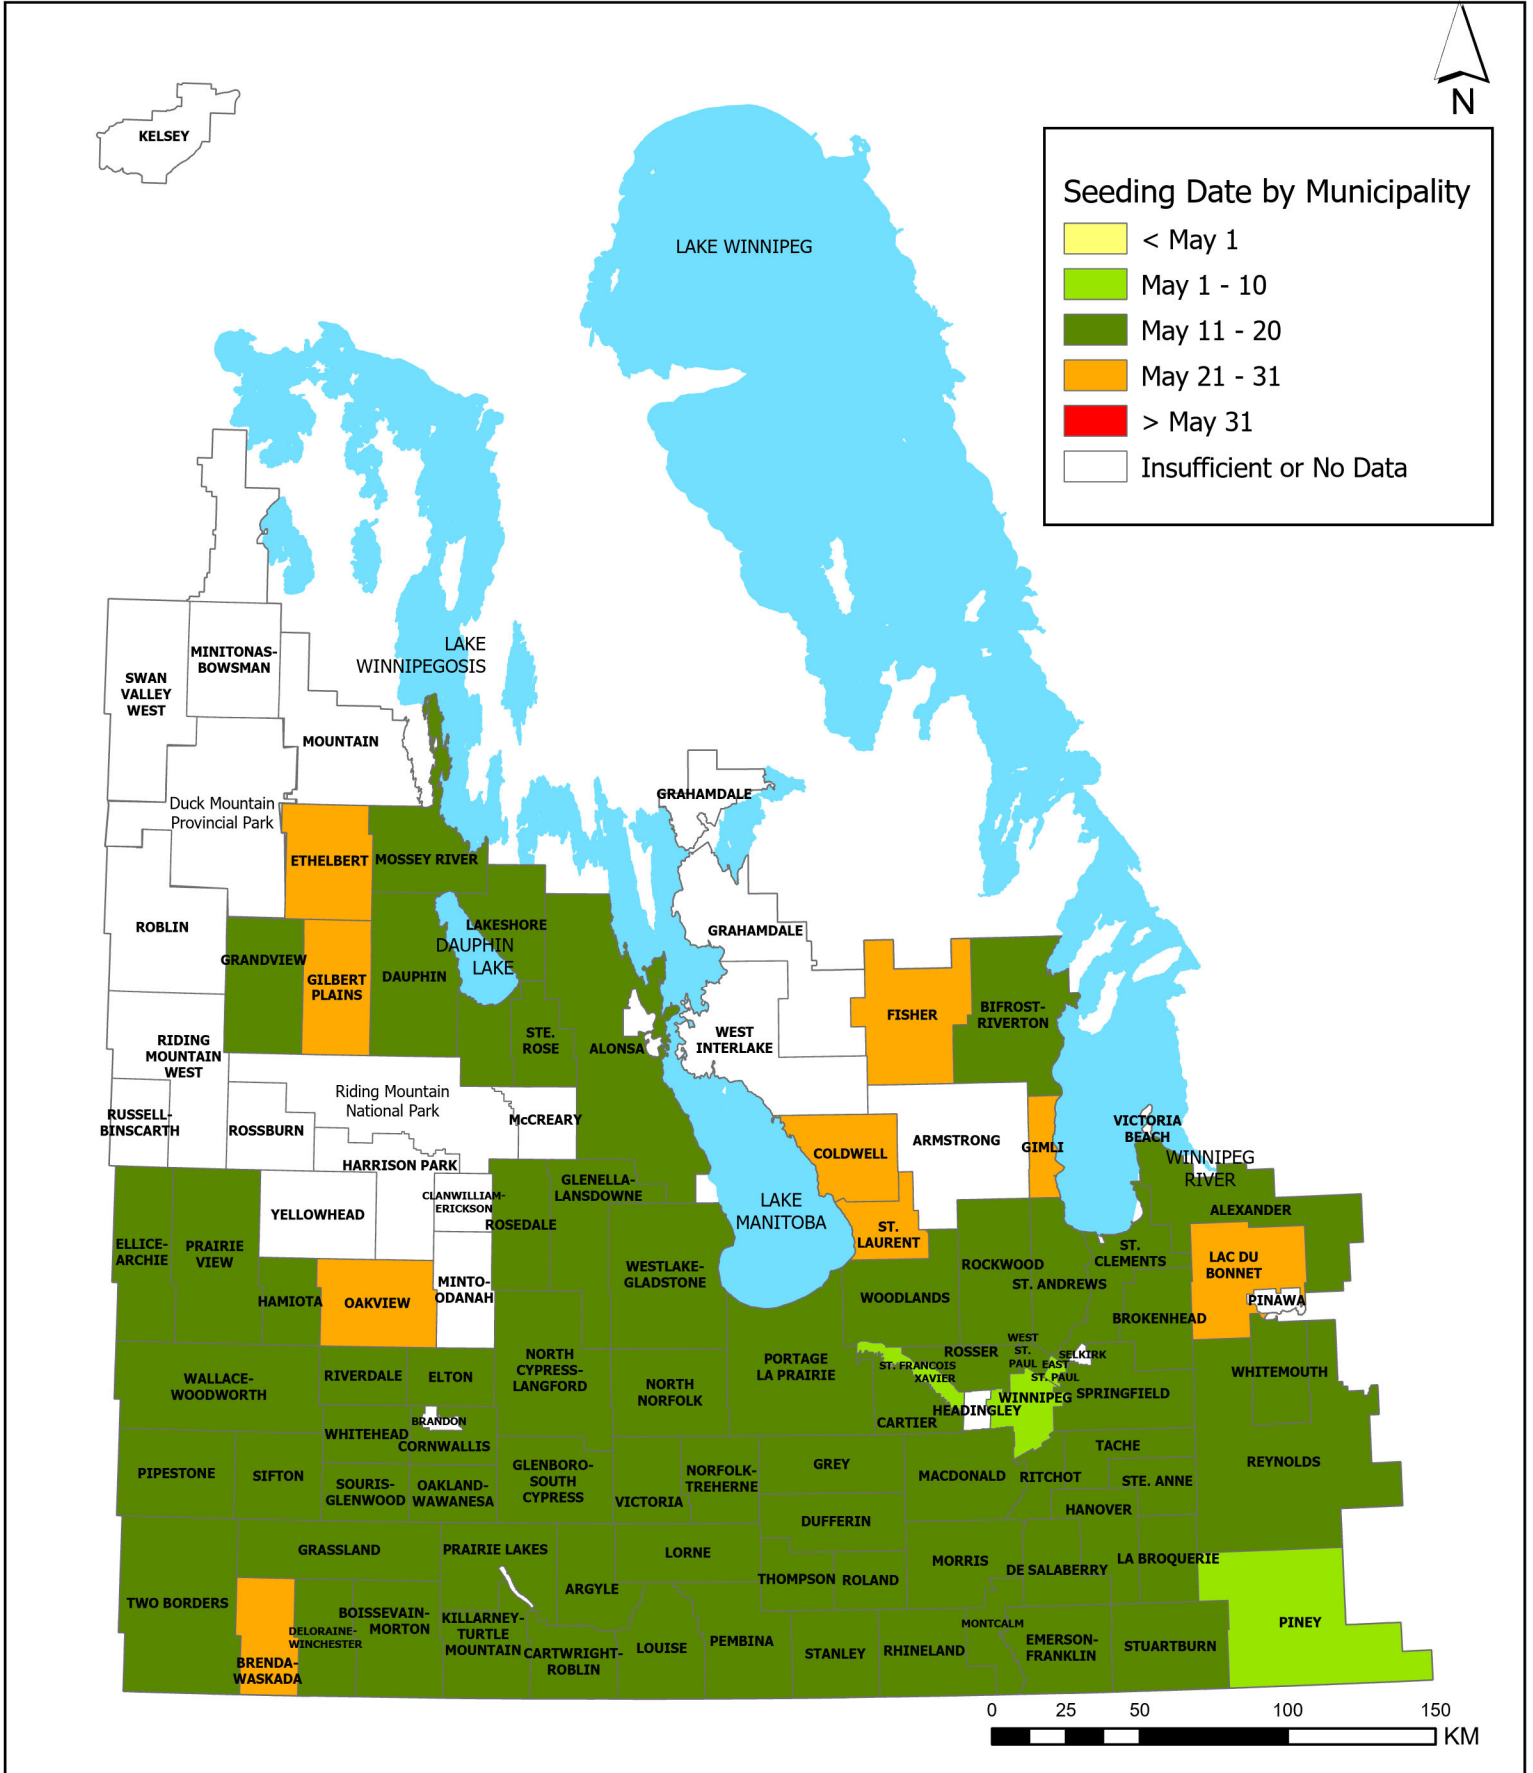

Average Seeding Date - Grain Corn (2018 - 2022)

Source: MASC Harvest Production Report
Created By: MASC, 2024

Note: RMs with less than 3 years of data are excluded from 10-years and 5-years averages