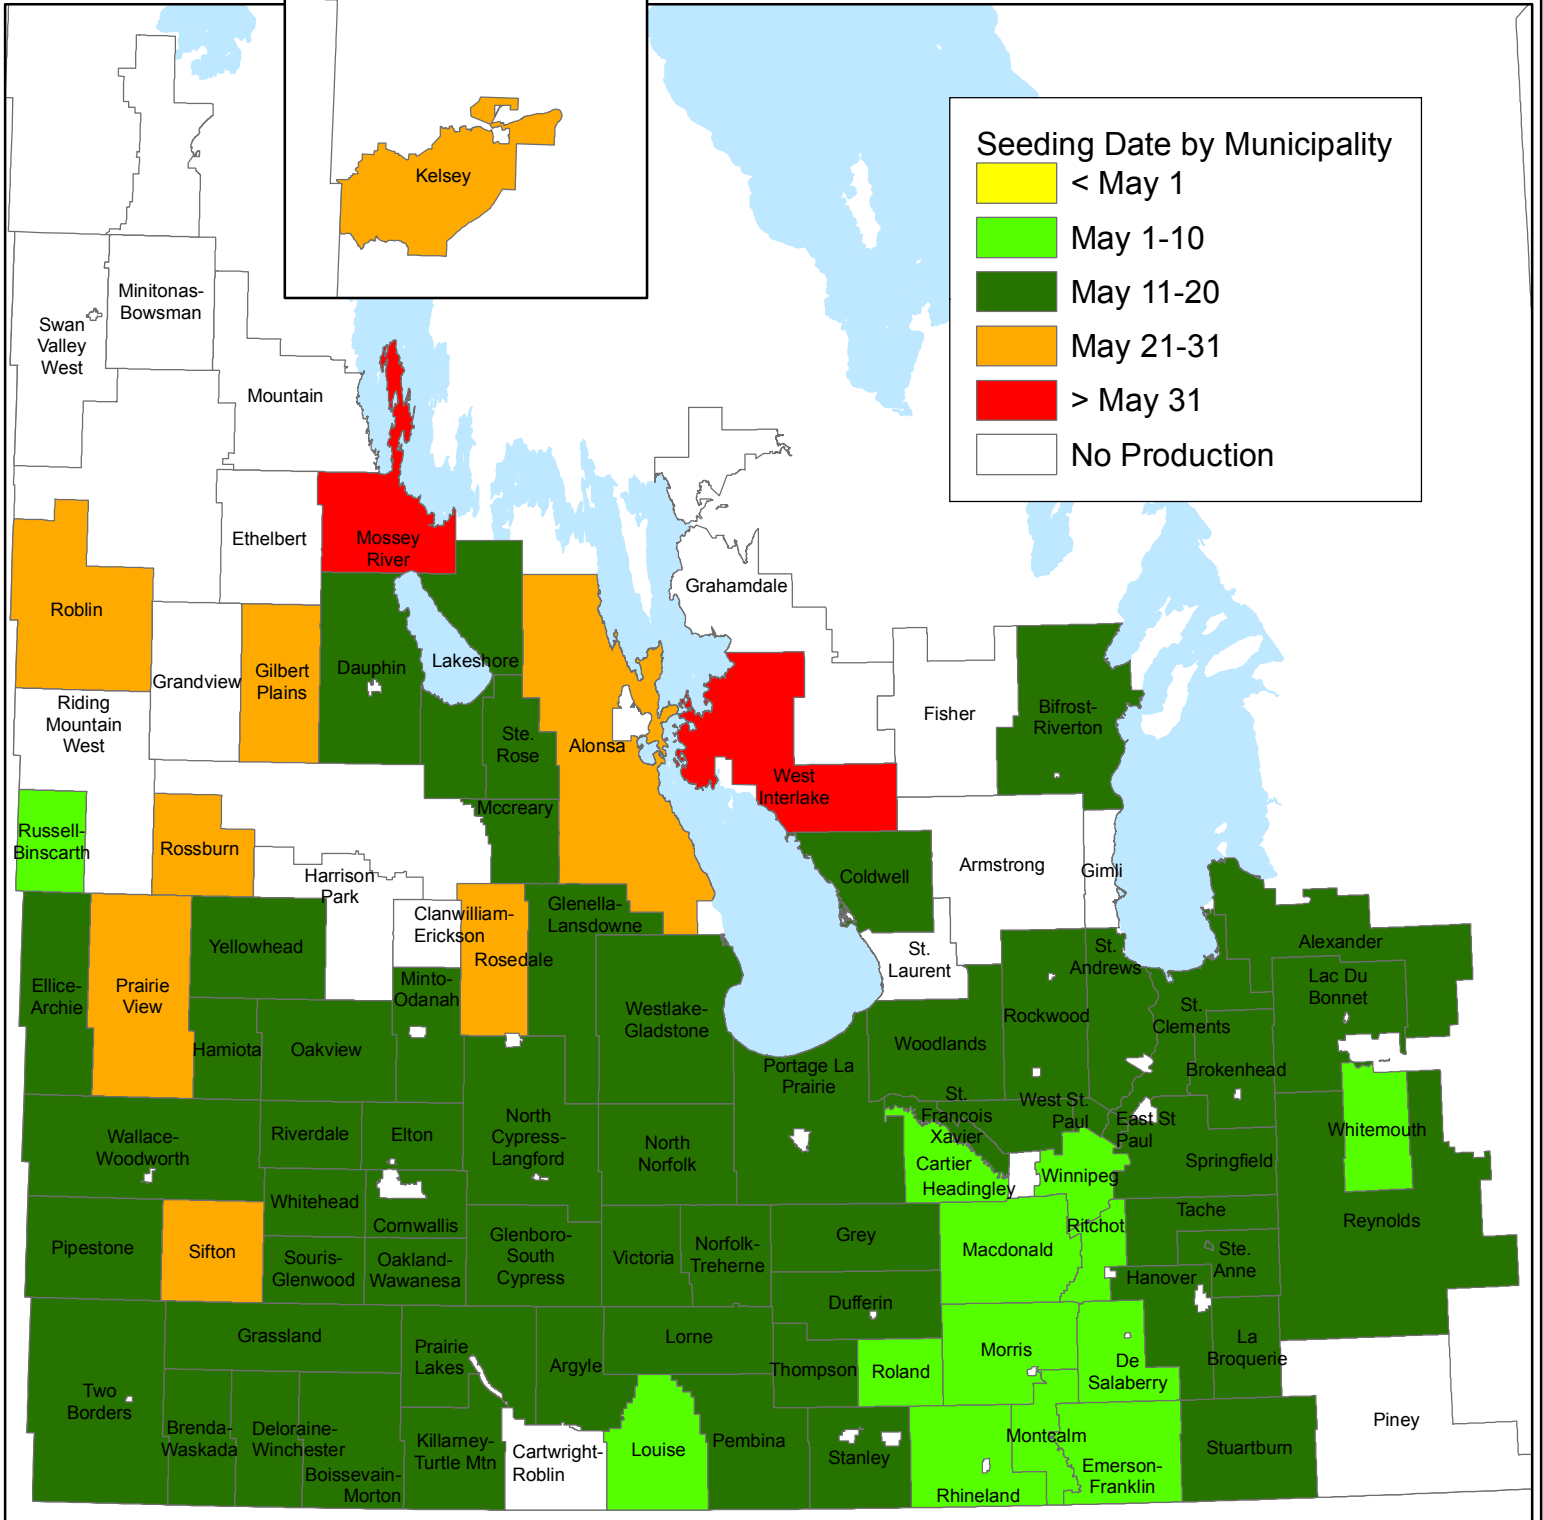

# Average Seeding Date - Grain Corn (2011-2015)

1:2,200,000

## Seeding Date by Municipality

- < May 1
- May 1-10
- May 11-20
- May 21-31
- > May 31
- No Production

Source: MASC Seeded Acreage Report

Created by: L. Mitchell, Manitoba Agriculture, 2016