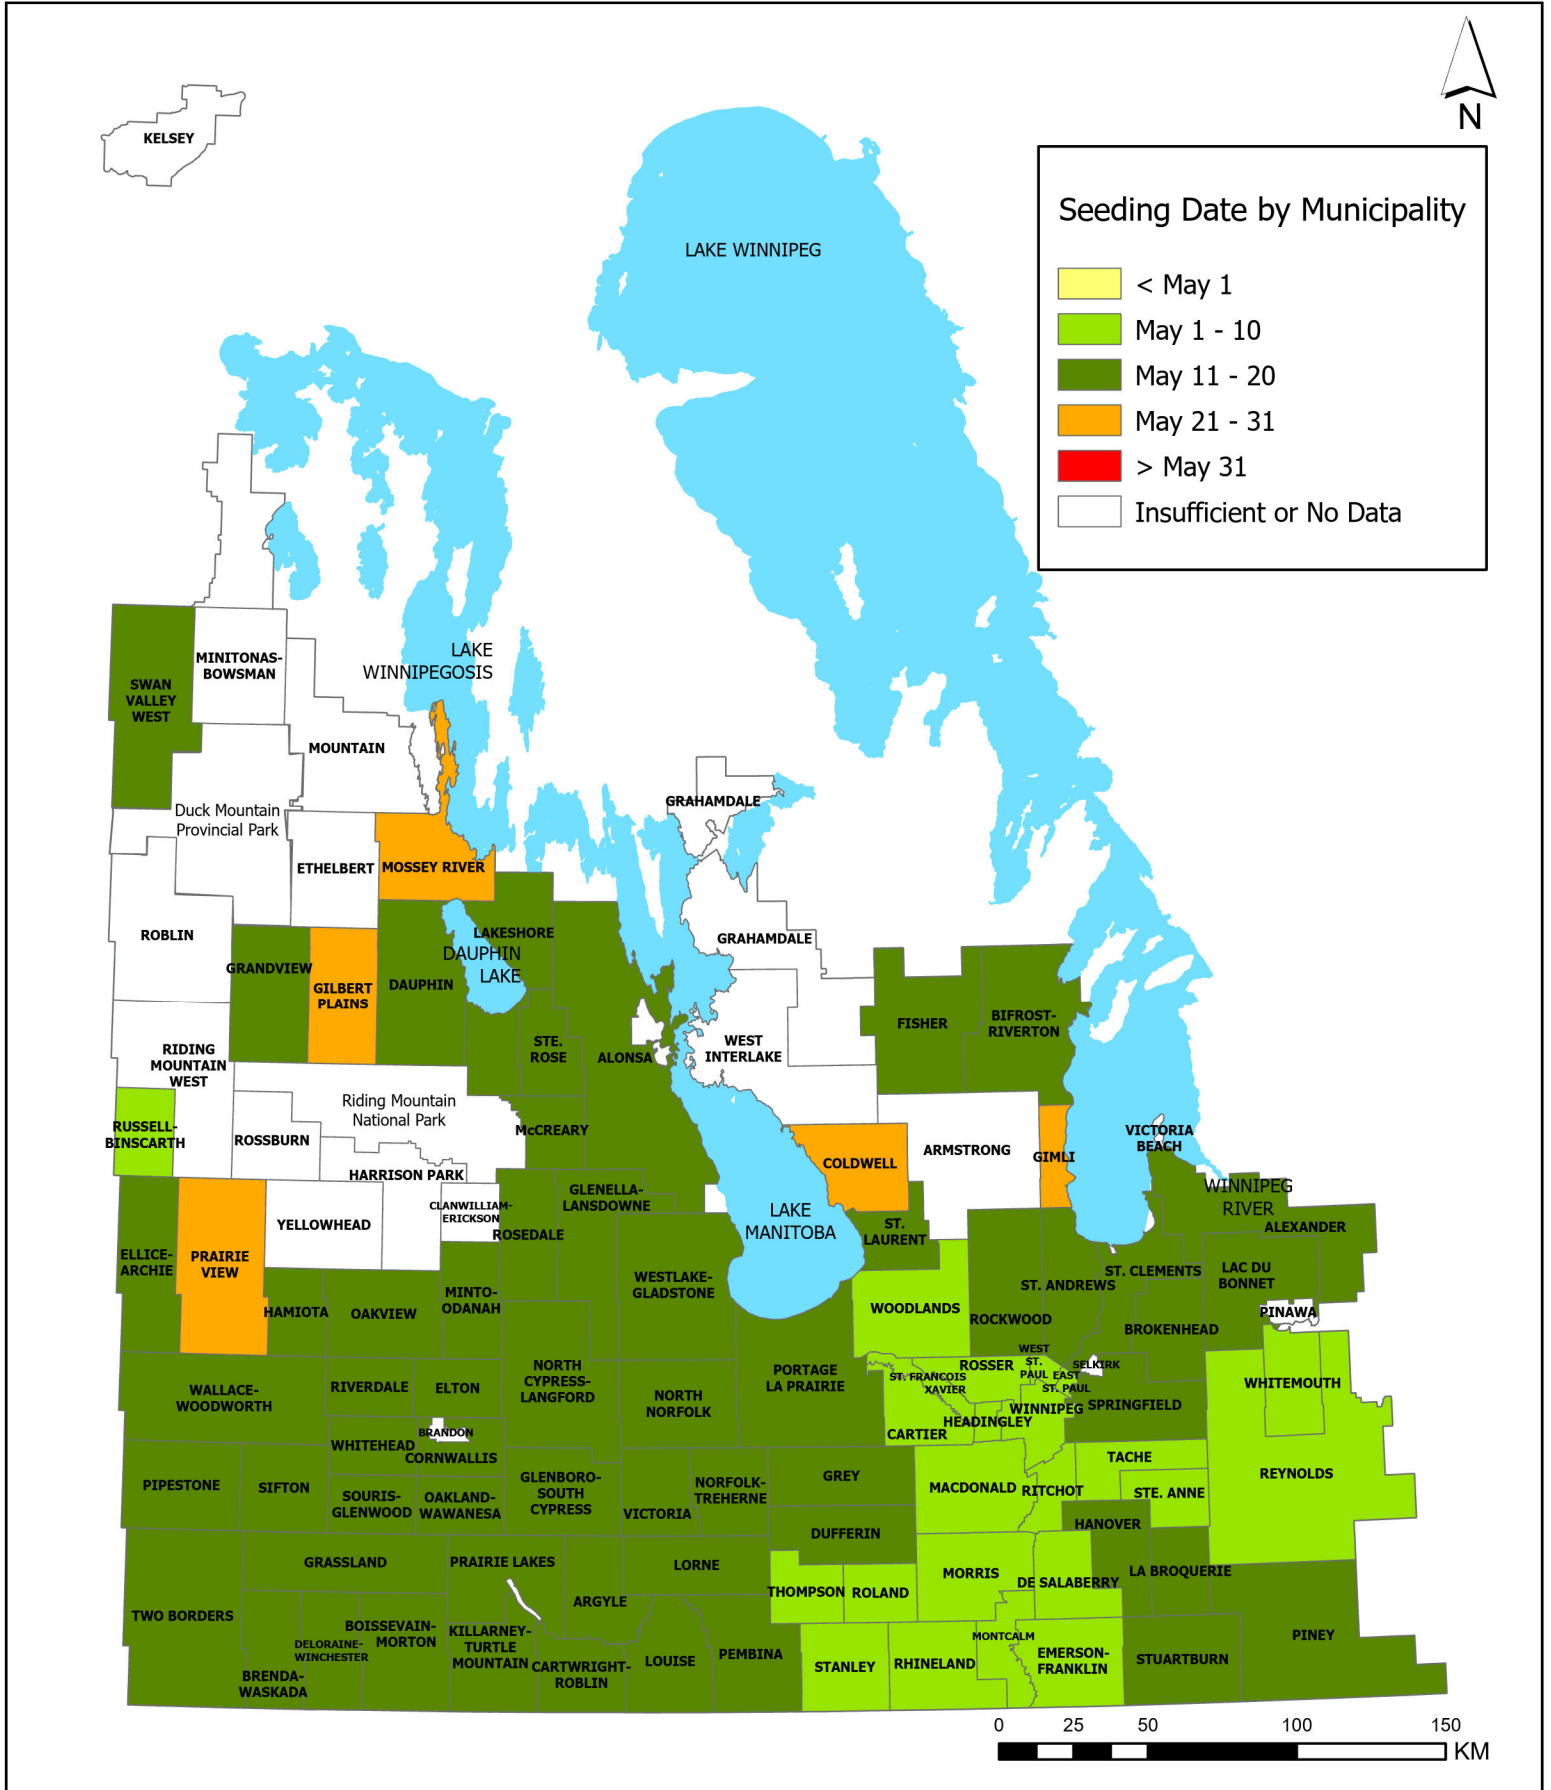

Average Seeding Date - Grain Corn (2012 - 2021)

Source: MASC Harvest Production Report
Created By: MASC, 2024

Note: RMs with less than 3 years of data are excluded from 10-years and 5-years averages