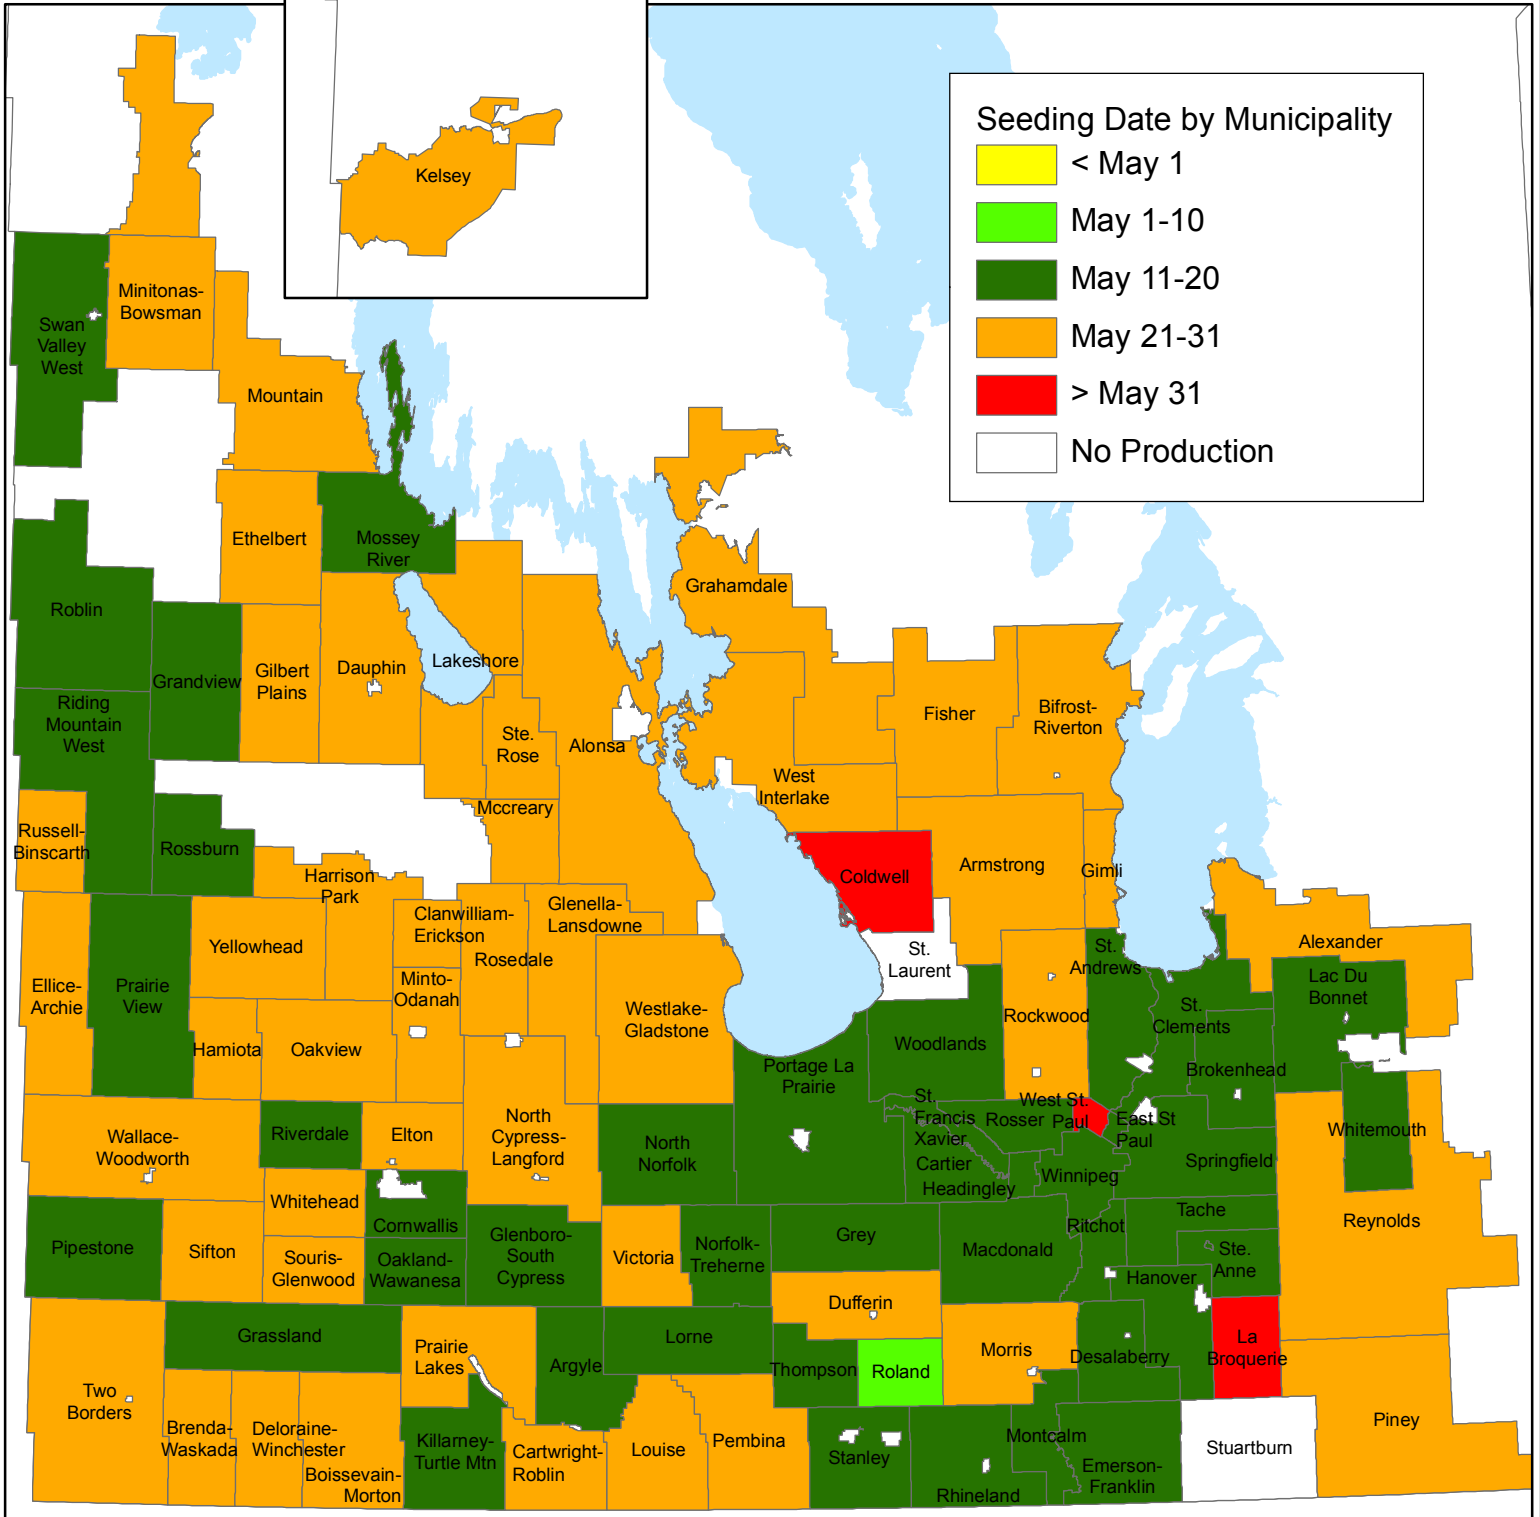

Average Seeding Date - Flax (2006-2015)

1:2,200,000

Seeding Date by Municipality

Source: MASC Seeded Acreage Report

Created by: L. Mitchell, Manitoba Agriculture, 2016