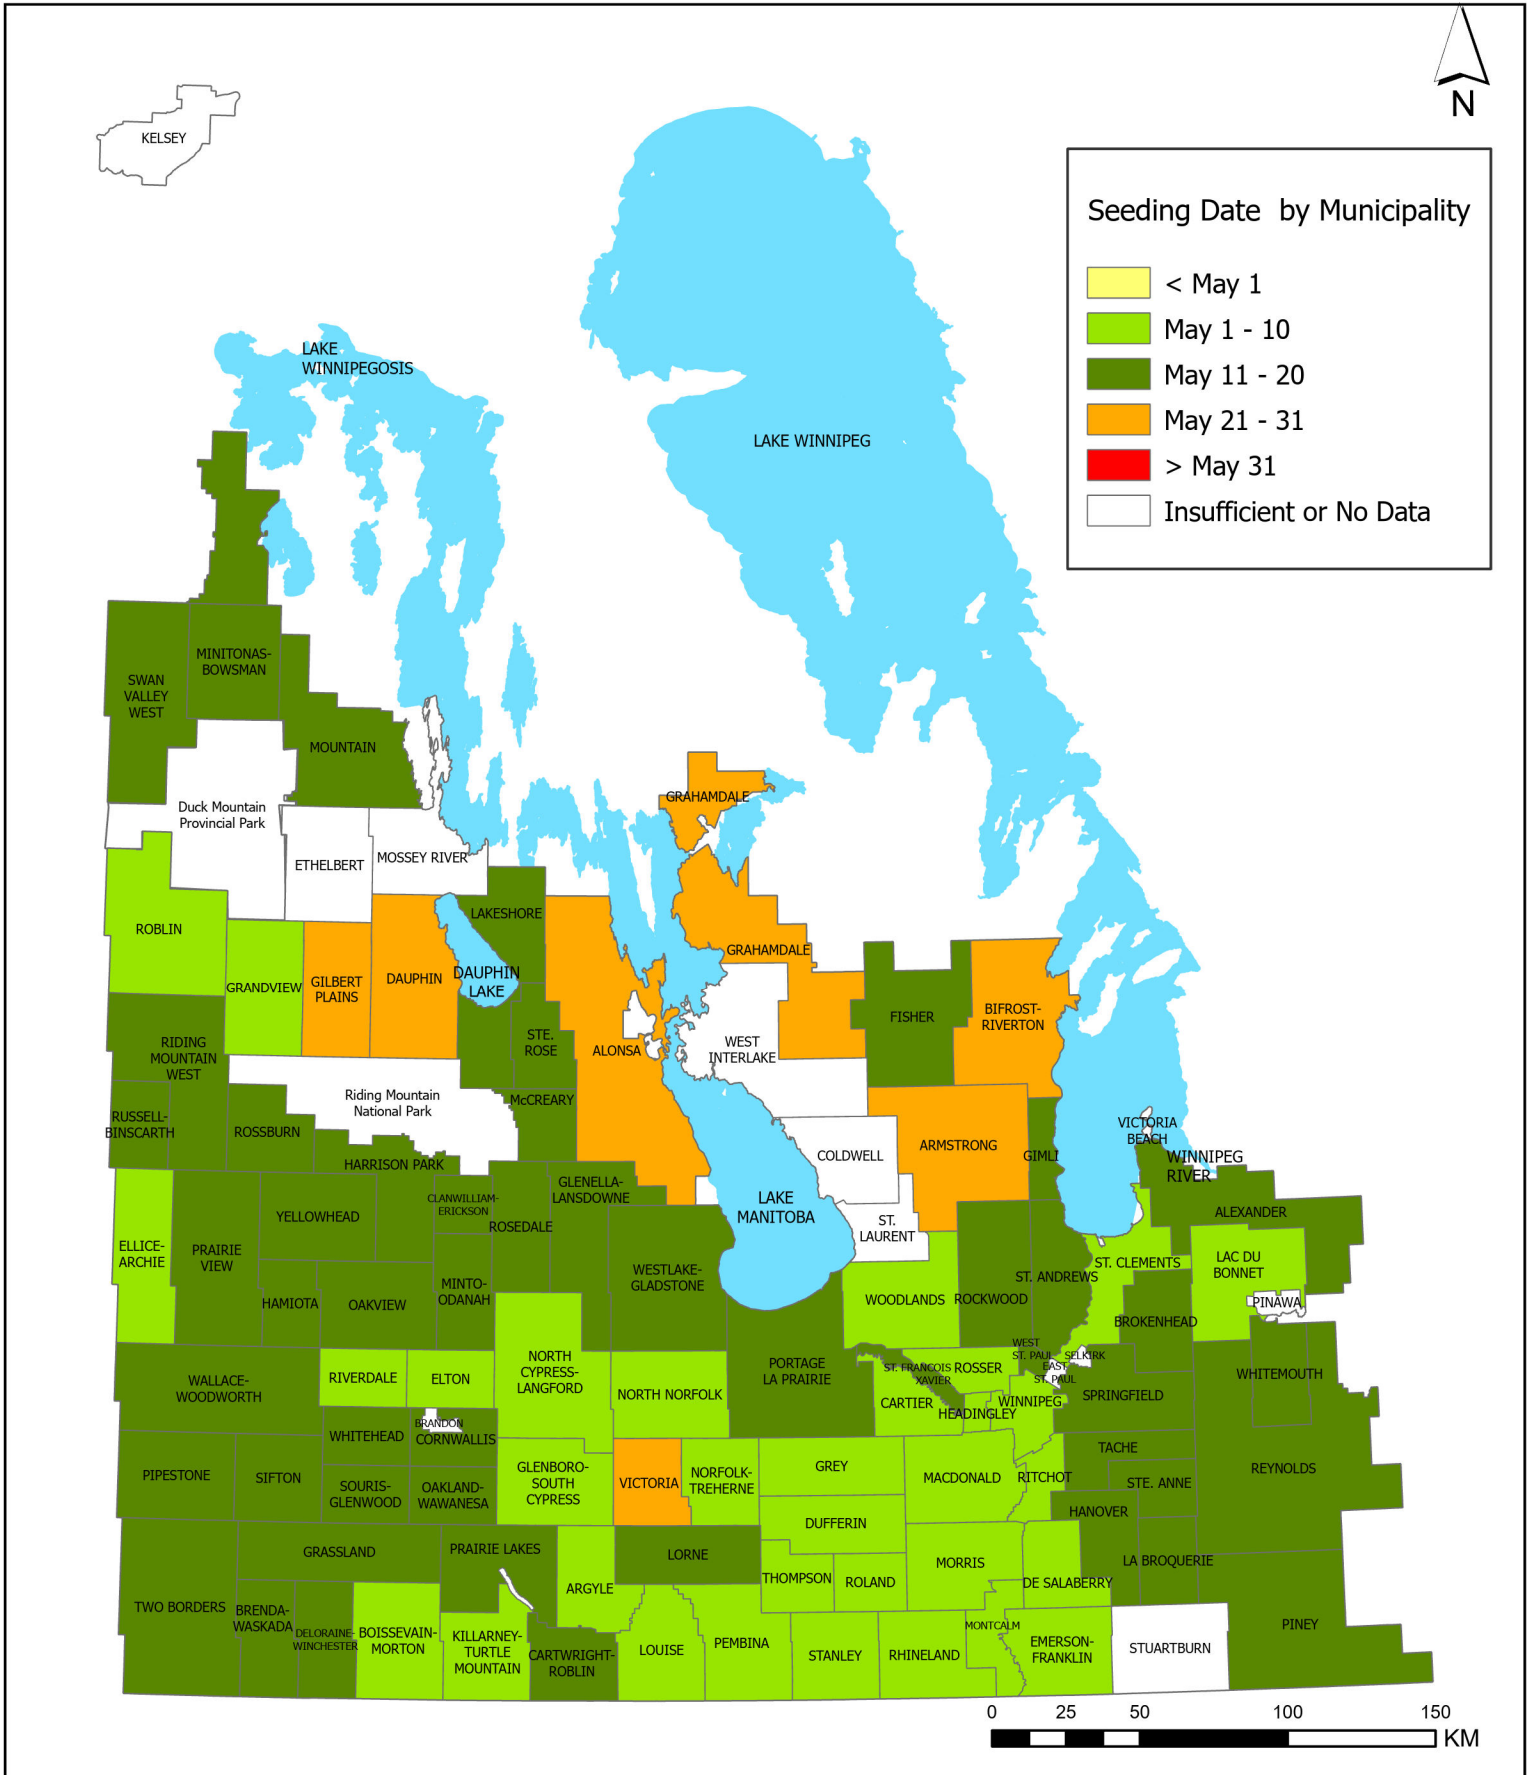

Average Seeding Date - Feed Wheat (2014 - 2023)

Source: MASC Harvest Production Report
Created By: MASC, 2024

Note: RMs with less than 3 years of data are excluded from 10-years and 5-years averages