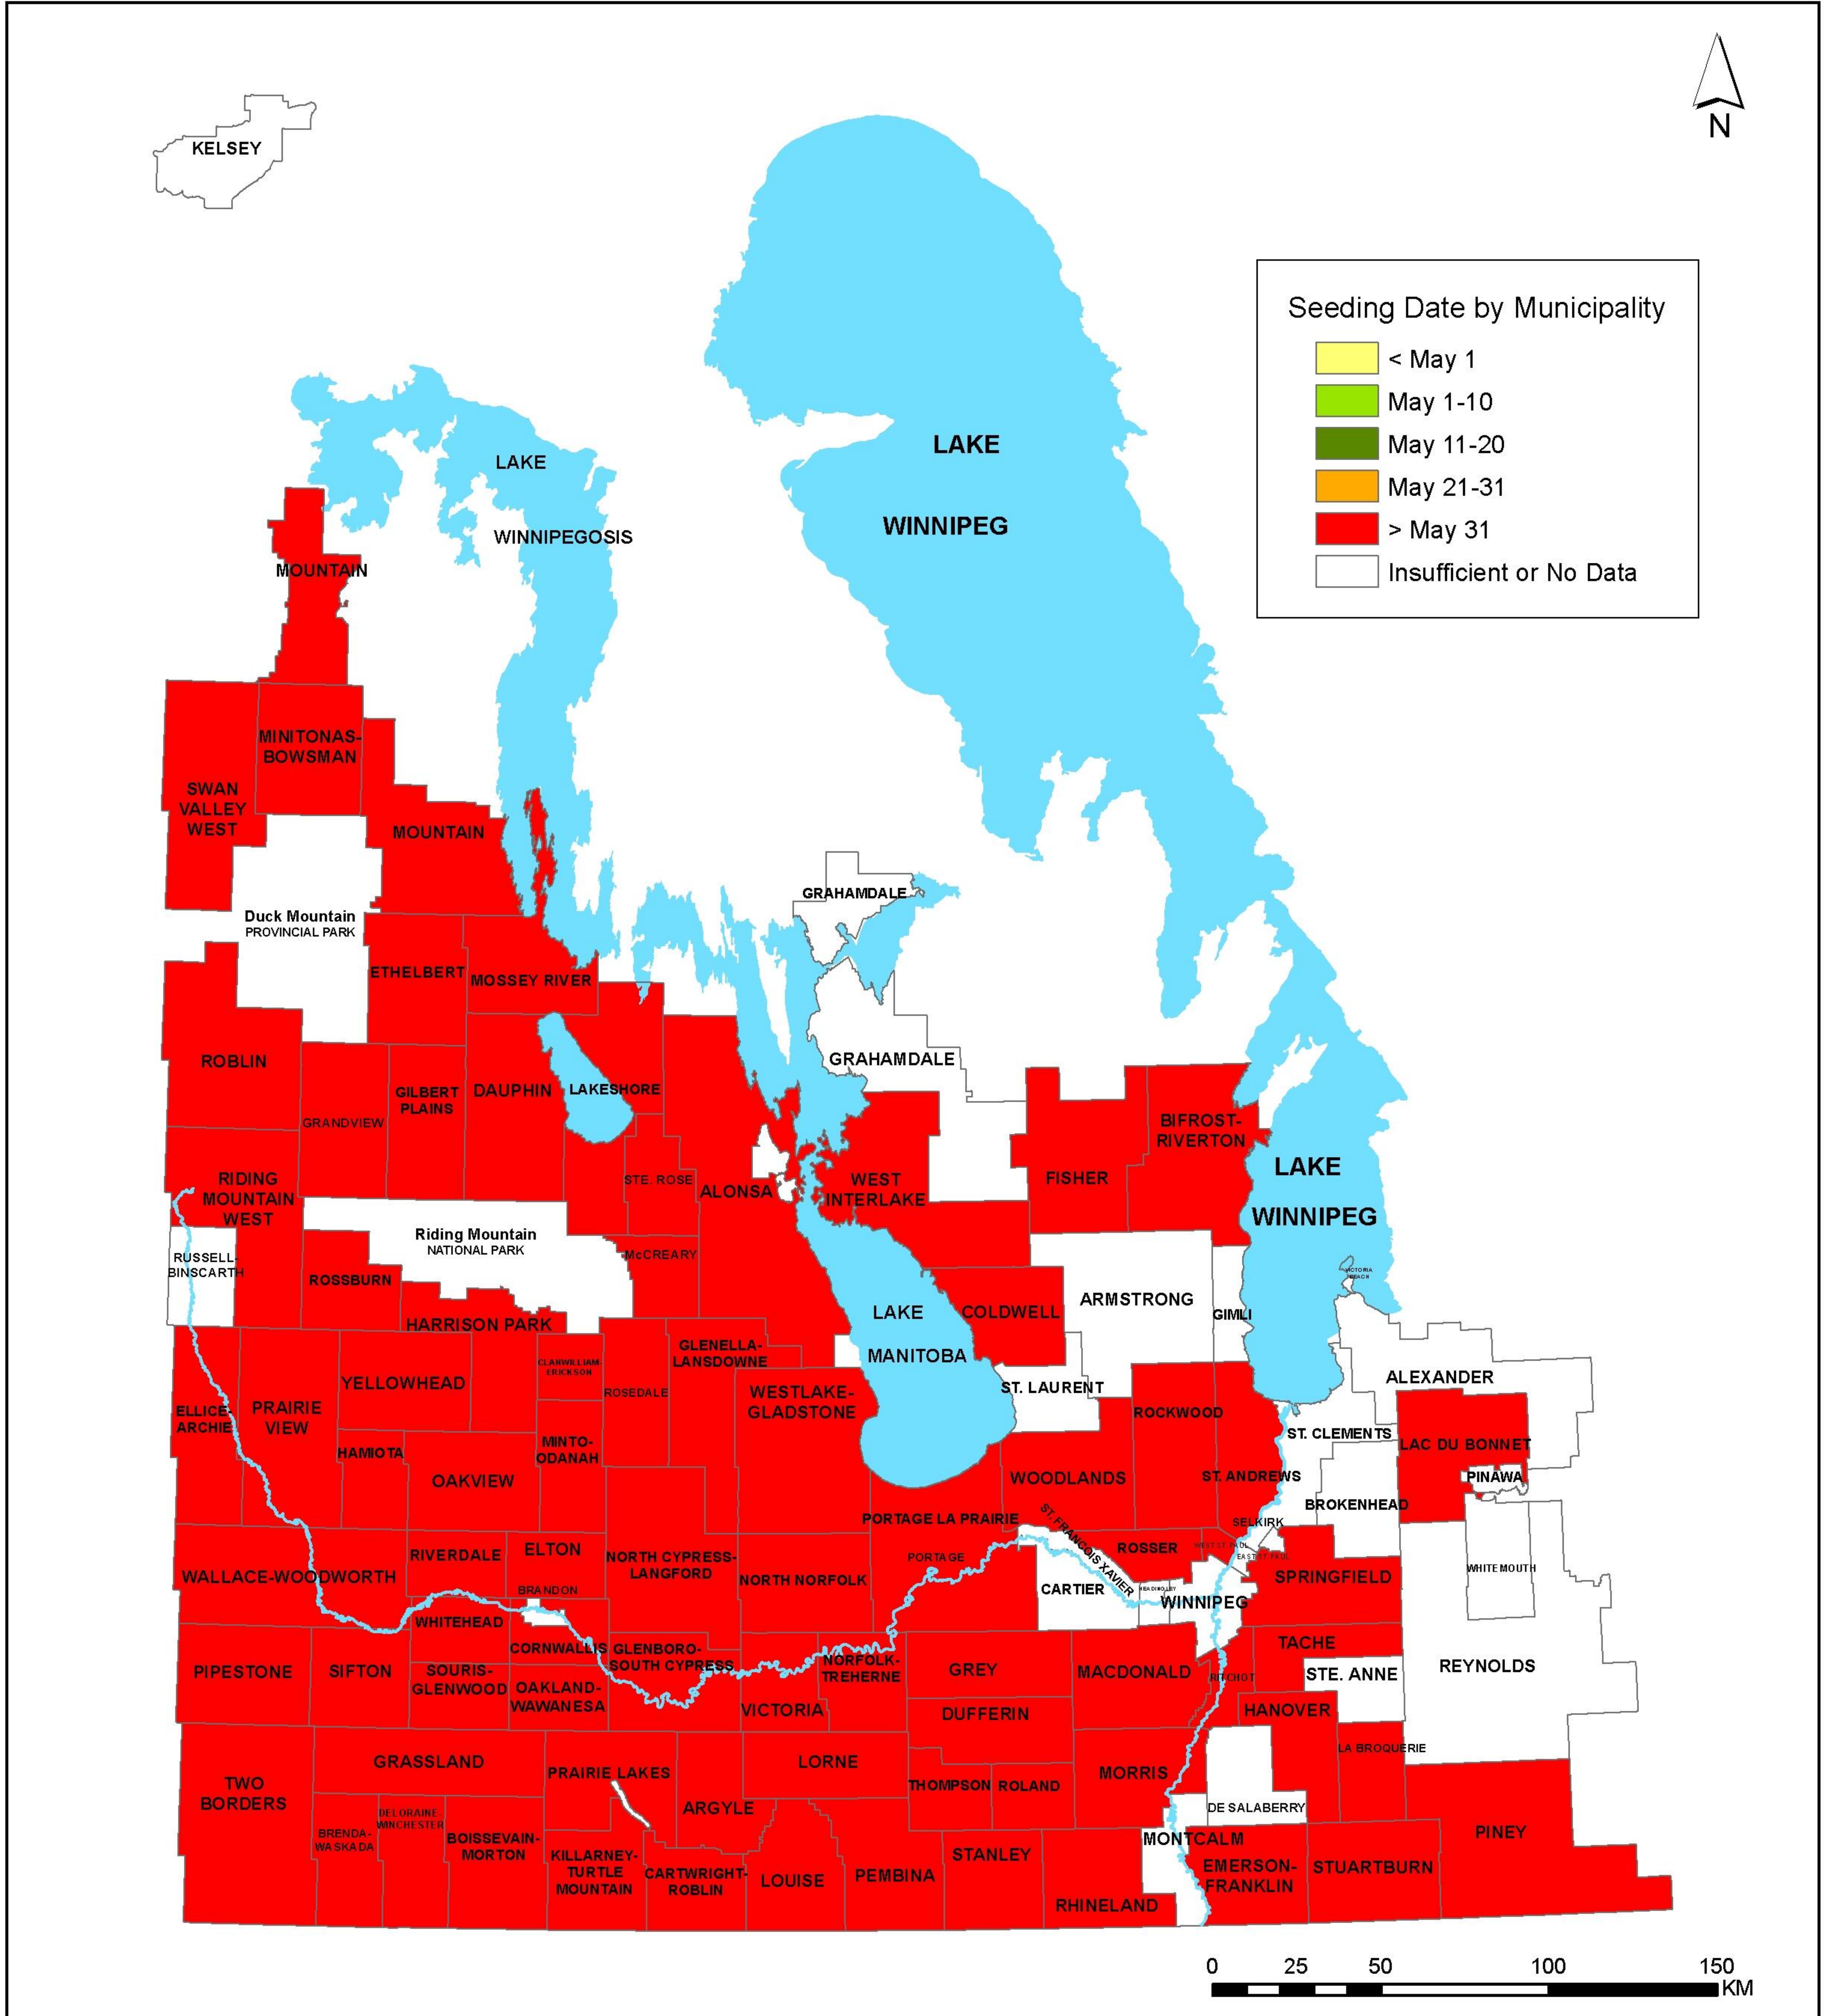

Average Seeding Date - Fall Rye (2010 - 2019)

Source: MASC Seeded Acreage Report
Created By: MASC, 2020

NOTE: A minimum of 3 years data are required for an RM average to be displayed.