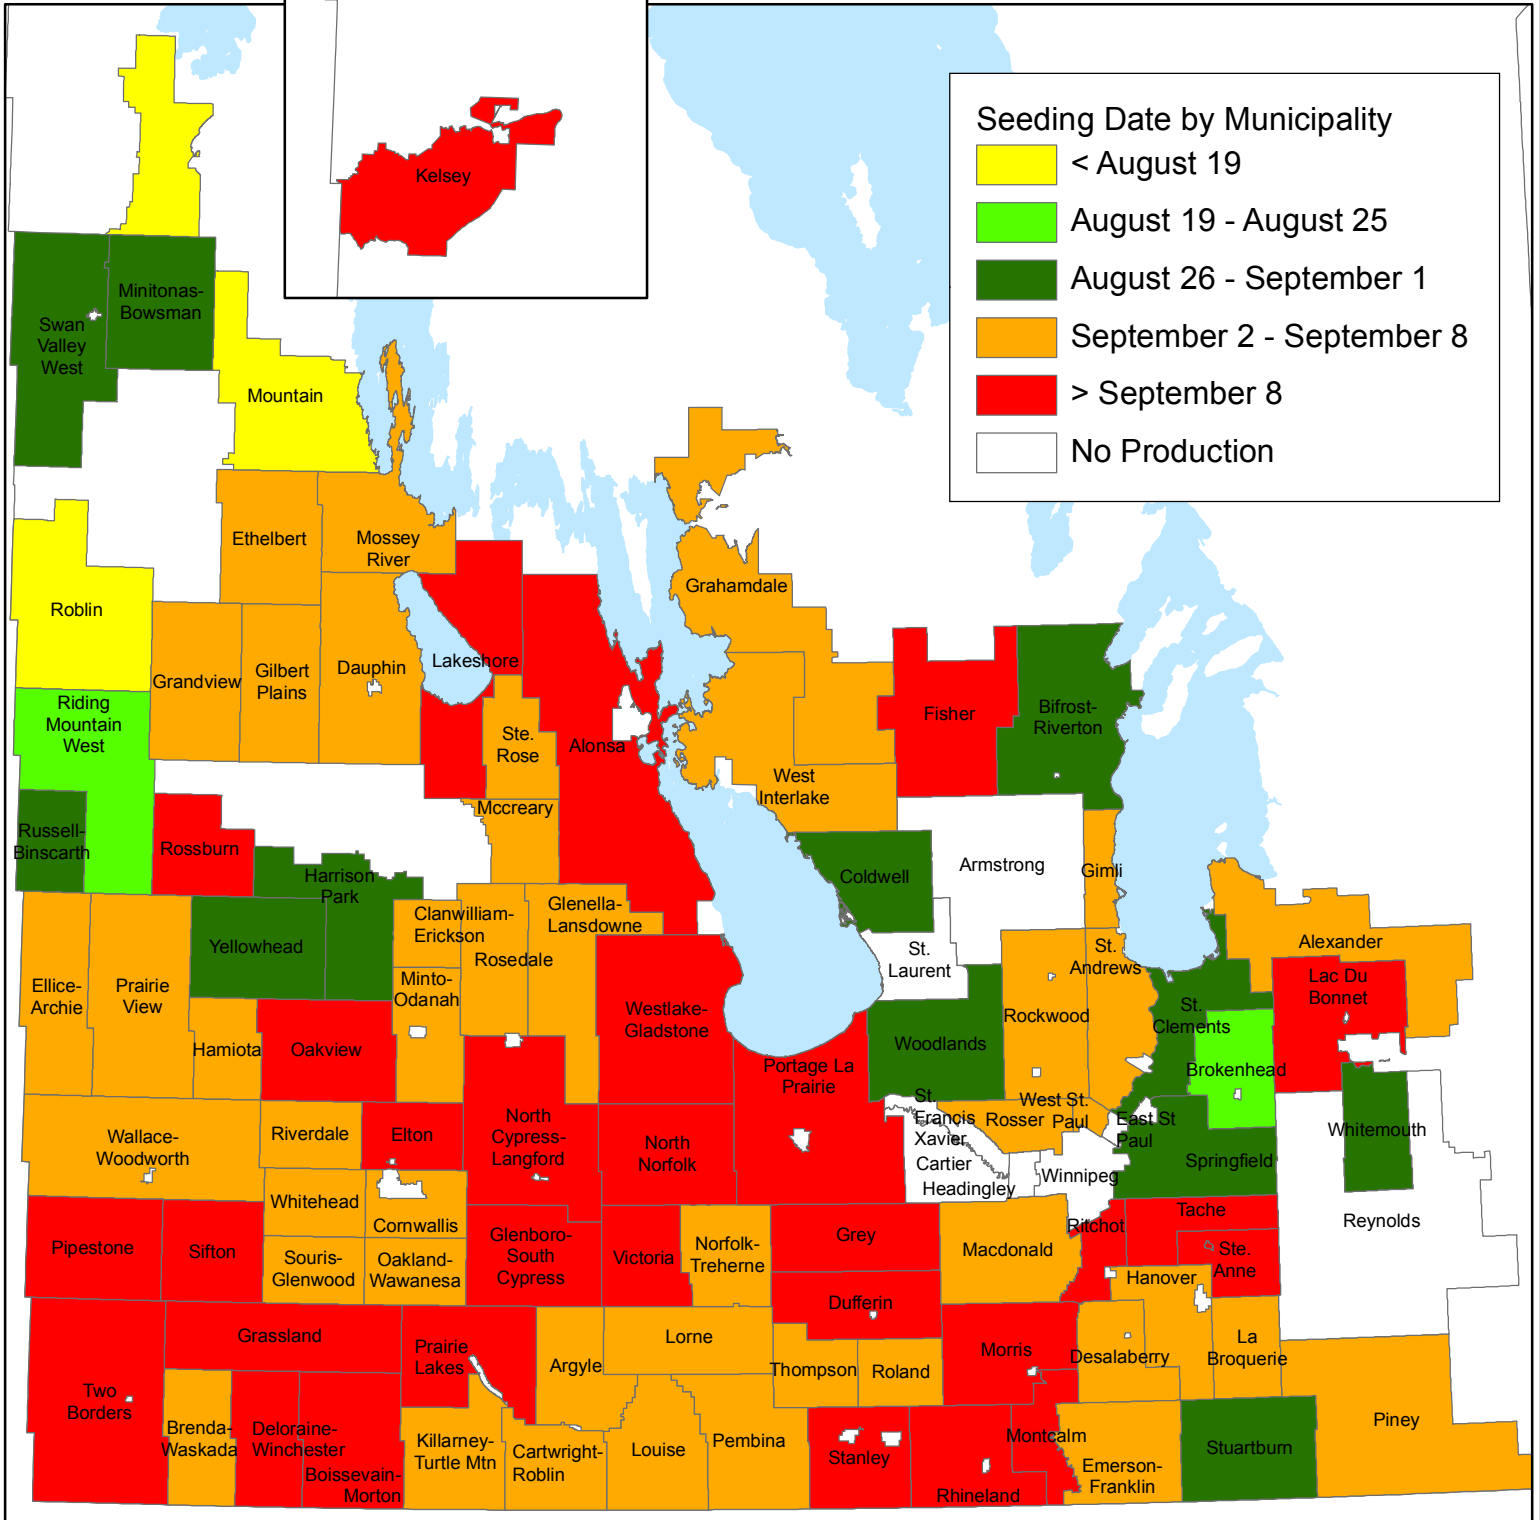

Average Seeding Date - Fall Rye (2006-2015)

1:2,200,000

Seeding Date by Municipality

- < August 19
- August 19 - August 25
- August 26 - September 1
- September 2 - September 8
- > September 8
- No Production

Source: MASC Seeded Acreage Report

Created by: L. Mitchell, Manitoba Agriculture, 2016