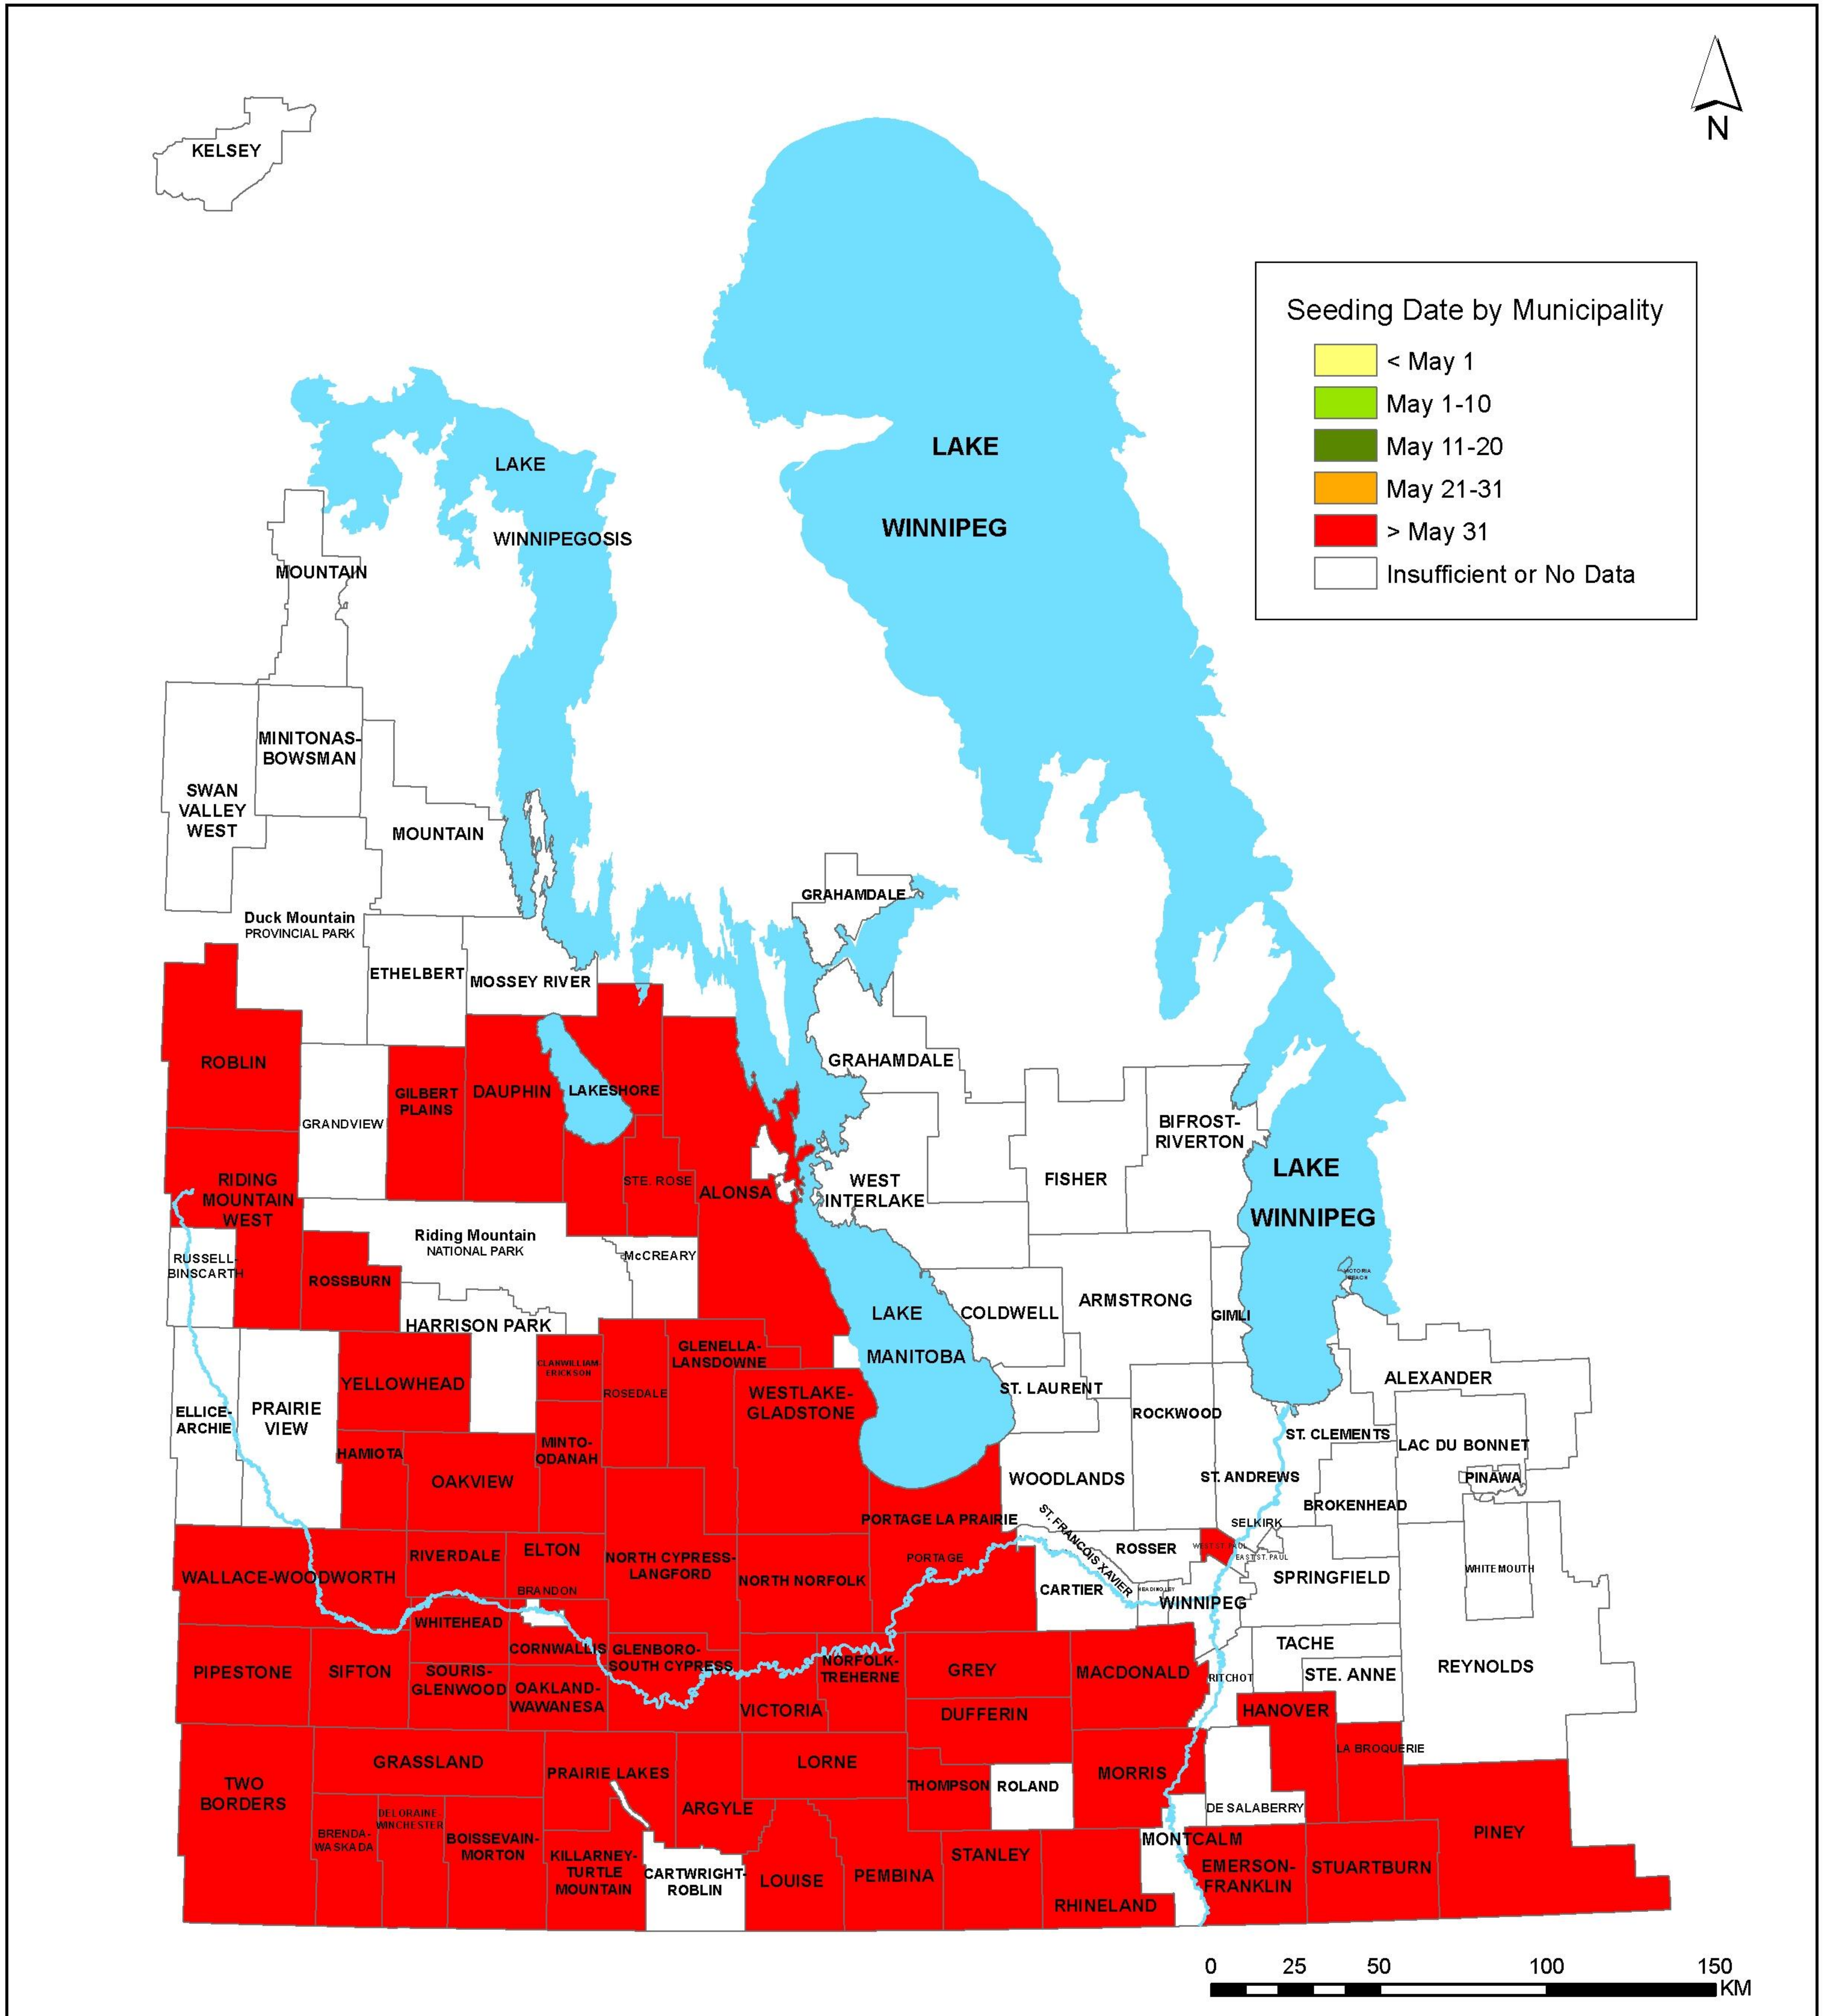

Average Seeding Date - Fall Rye (2019)

Source: MASC Seeded Acreage Report
Created By: MASC, 2020

NOTE: A minimum of 3 years data are required for an RM average to be displayed.