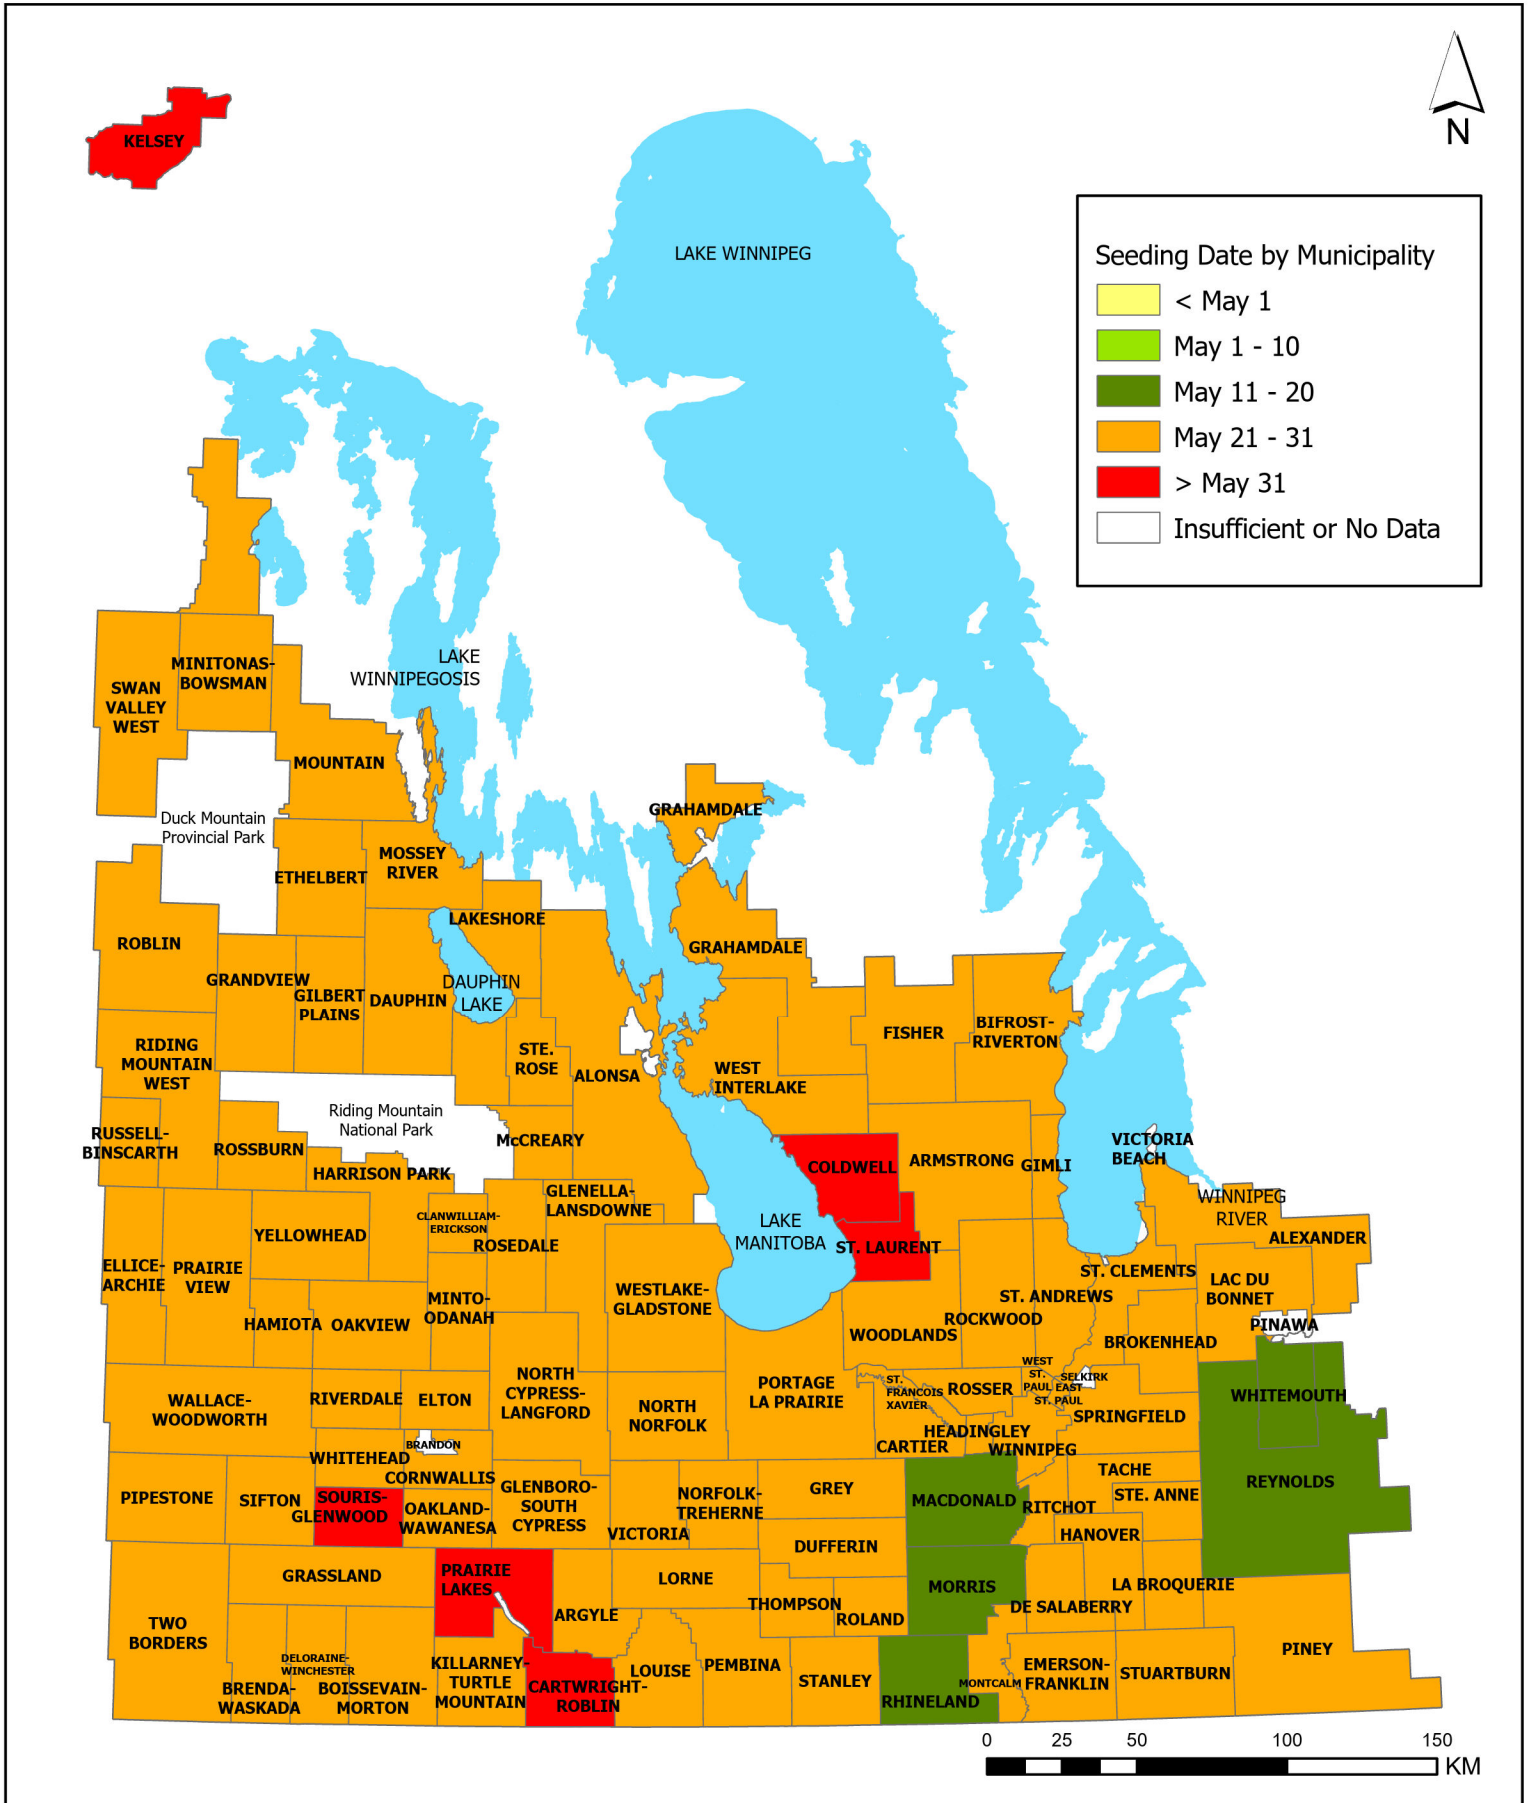

# Average Seeding Date - Argentine Canola (2020)

Source: MASC Harvest Production Report  
Created By: MASC, 2024

Note: RMs with less than 3 years of data are excluded from 10-years and 5-years averages