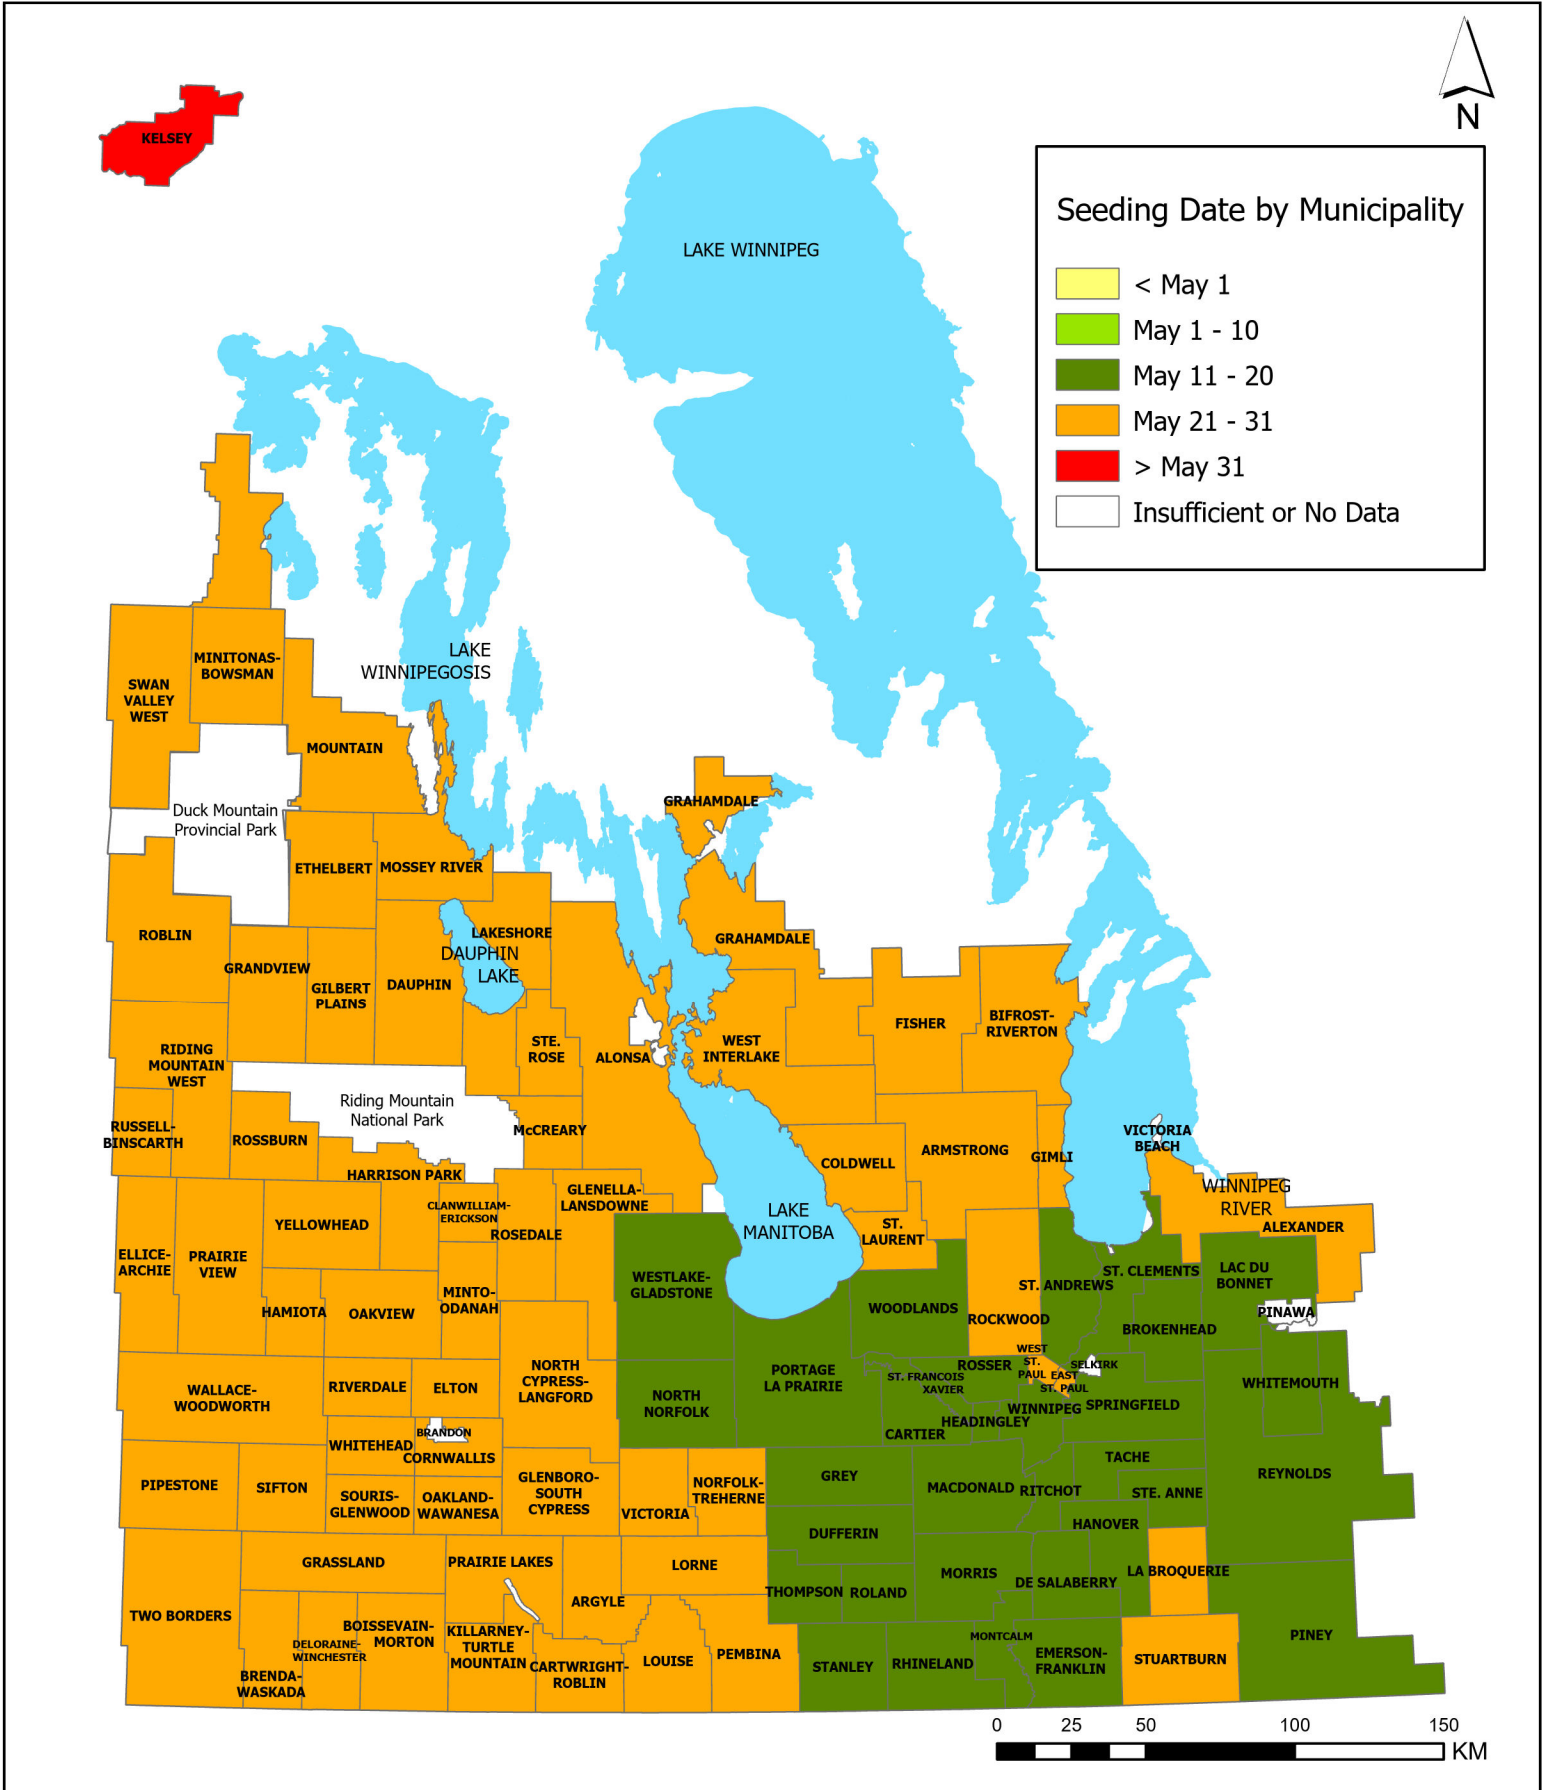

Average Seeding Date - Argentine Canola (2012 - 2021)

Source: MASC Harvest Production Report
Created By: MASC, 2024

Note: RMs with less than 3 years of data are excluded from 10-years and 5-years averages