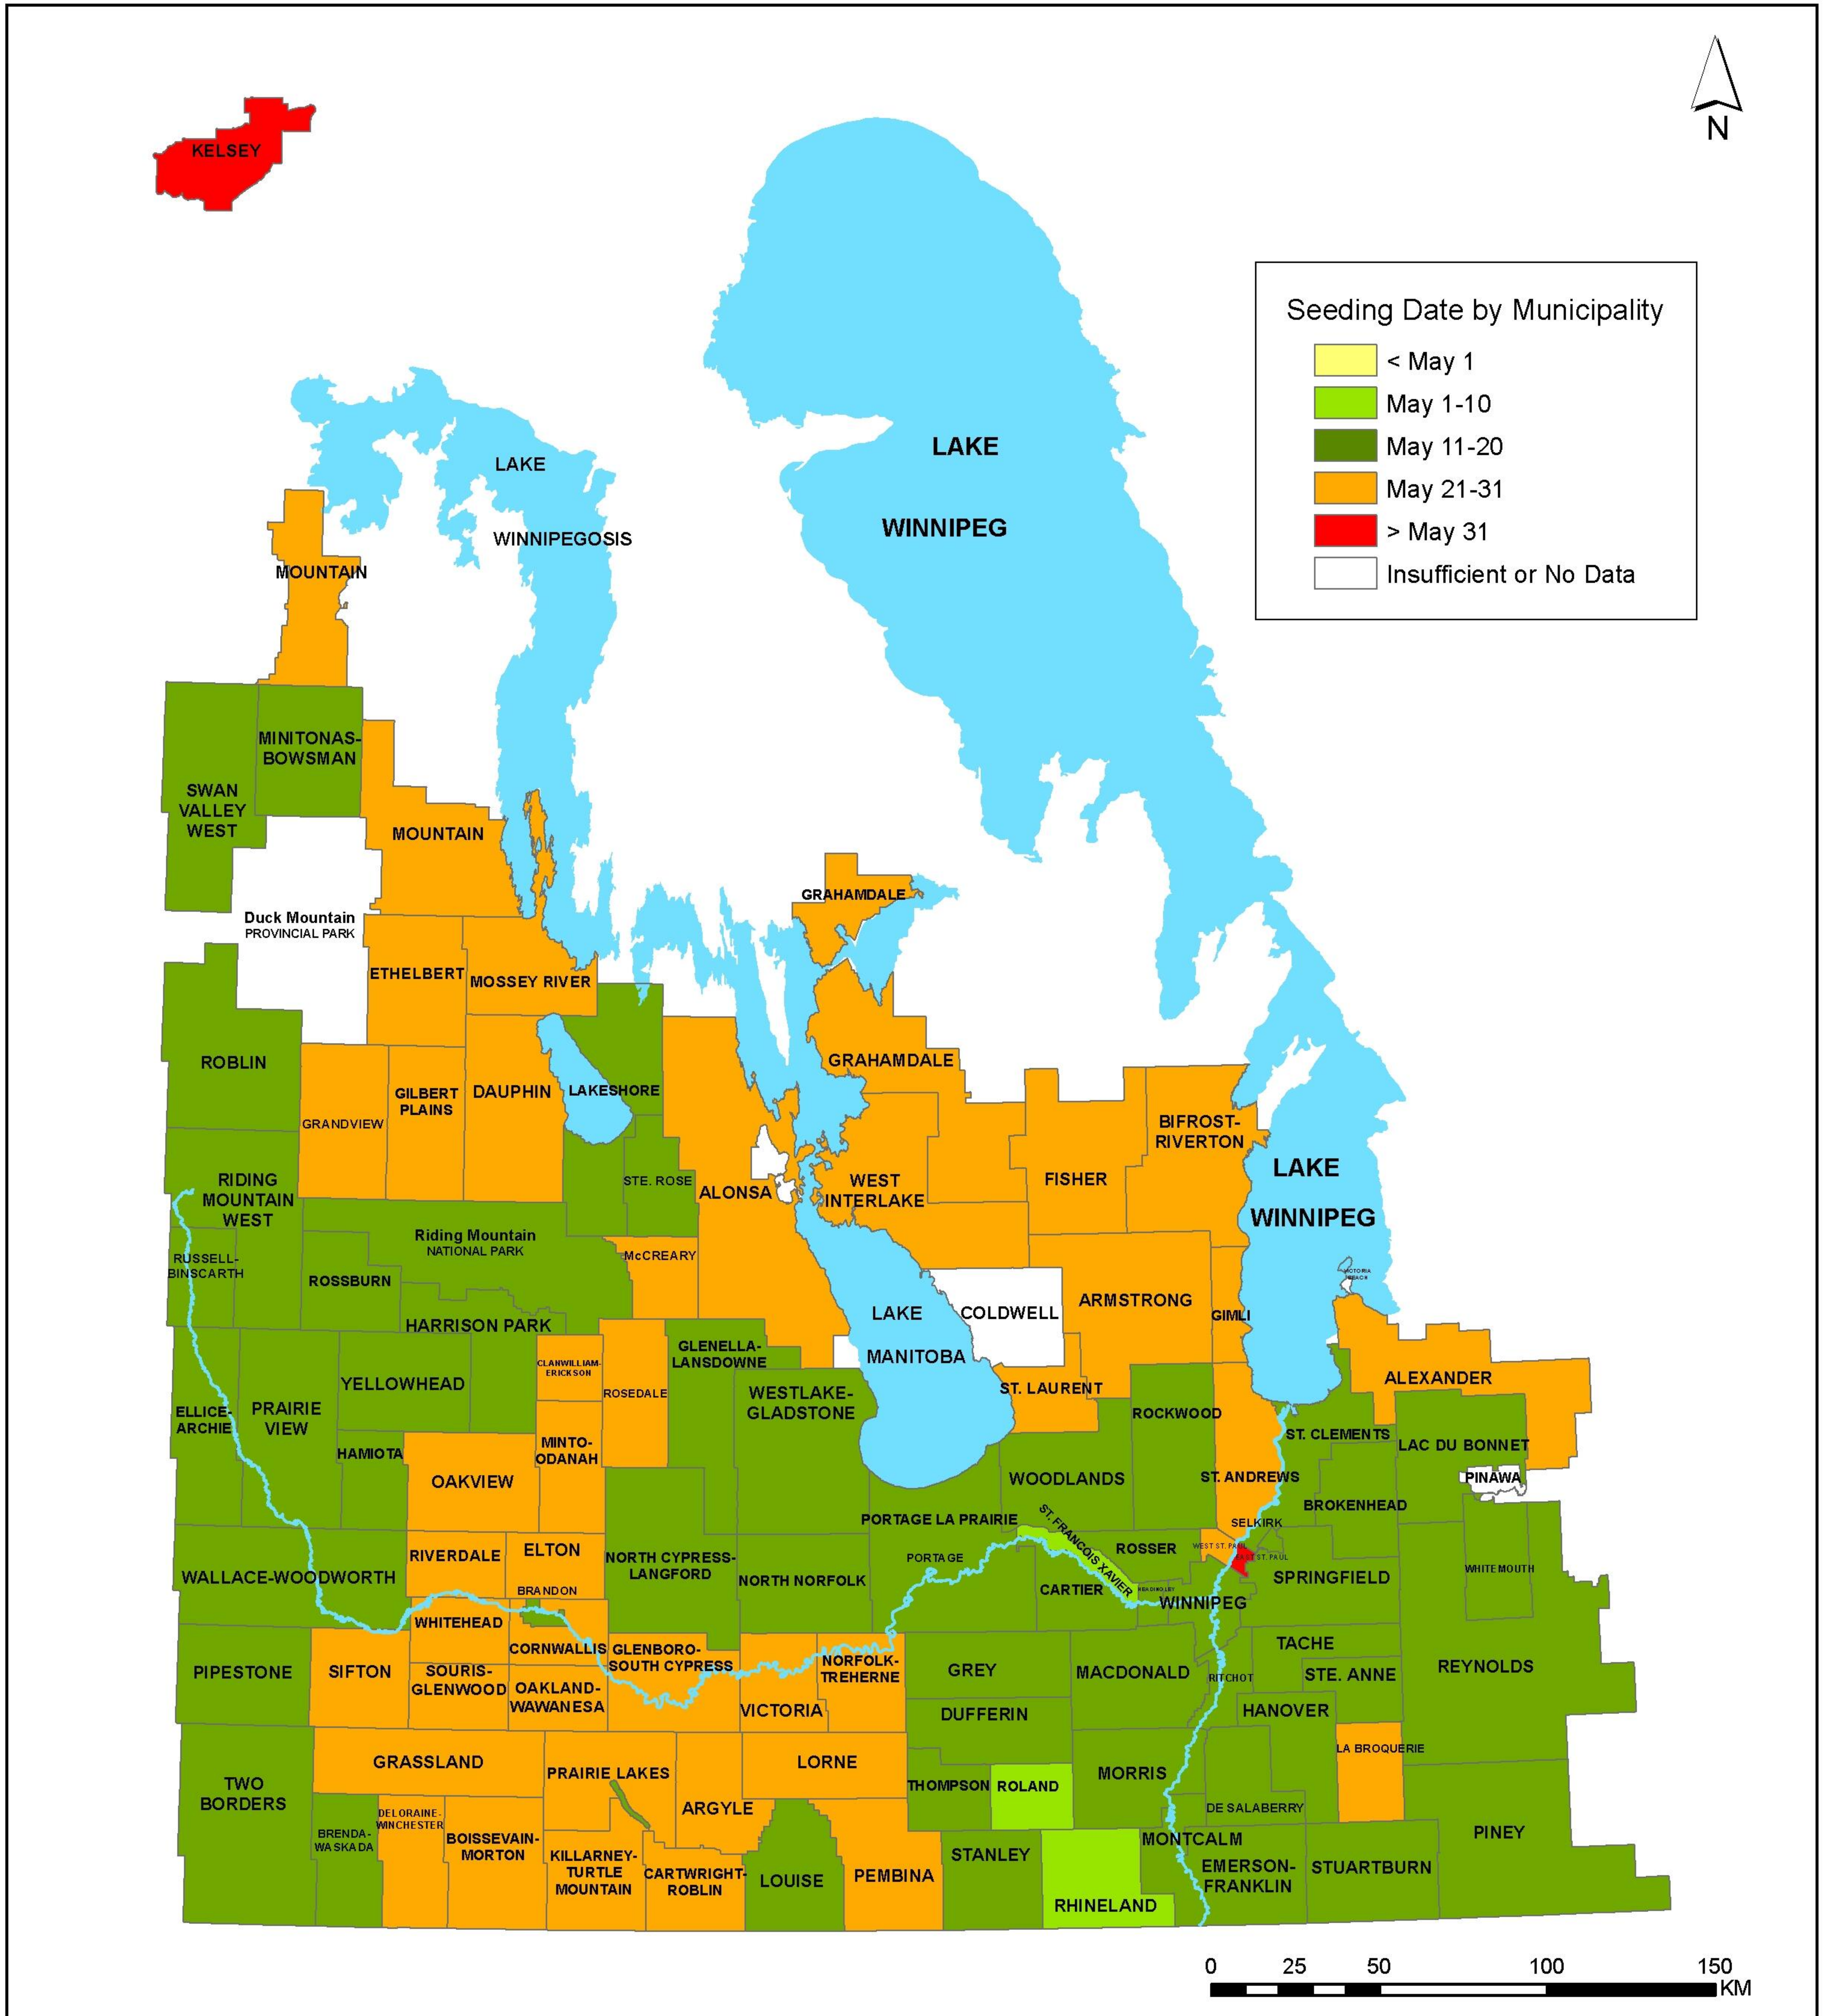

# Average Seeding Date - Argentine Canola (2019)

Source: MASC Seeded Acreage Report  
Created By: MASC, 2020

NOTE: A minimum of 3 years data are required for an RM average to be displayed.