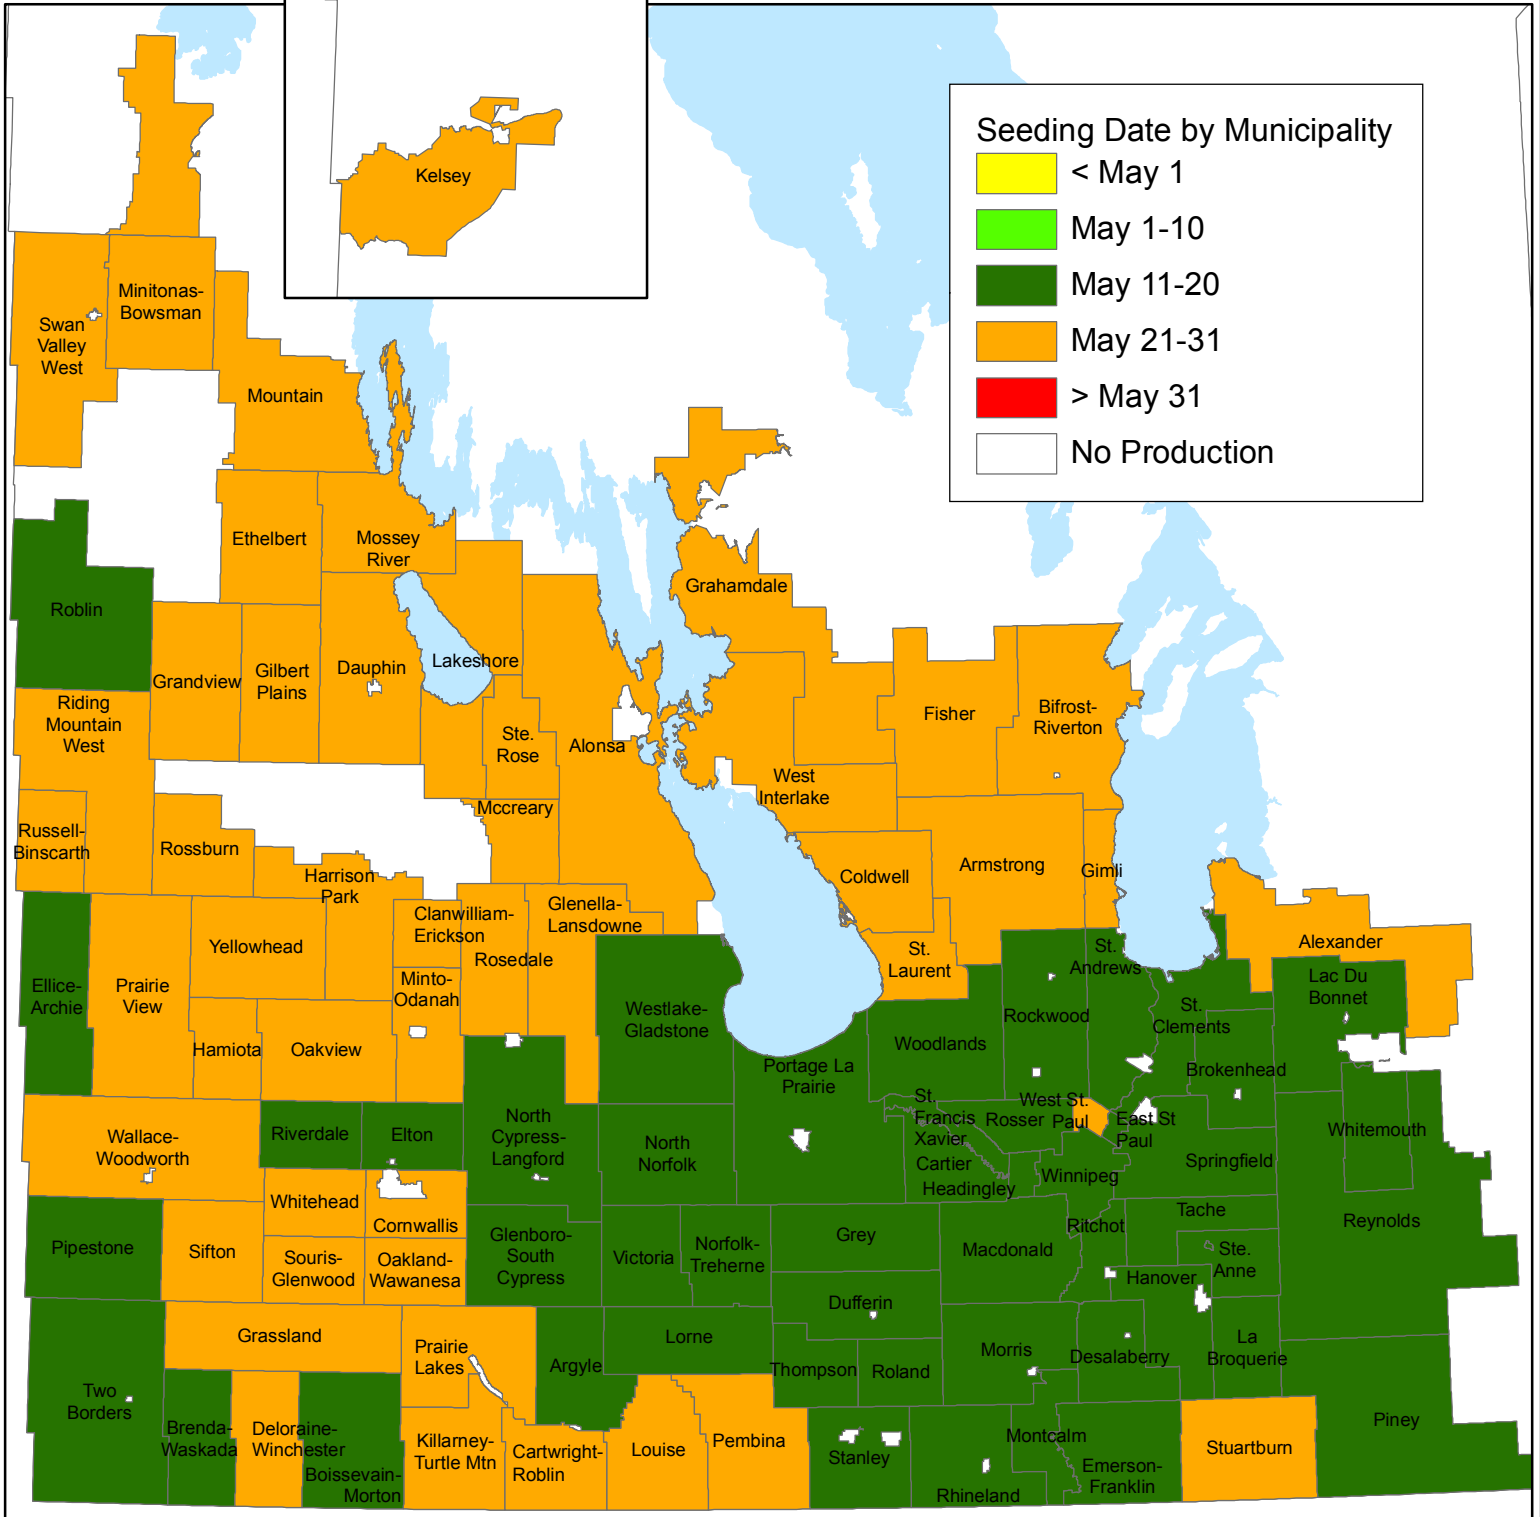

Average Seeding Date - Canola

(2006-2015)

1:2,200,000

Seeding Date by Municipality

Source: MASC Seeded Acreage Report

Created by: L. Mitchell, Manitoba Agriculture, 2016