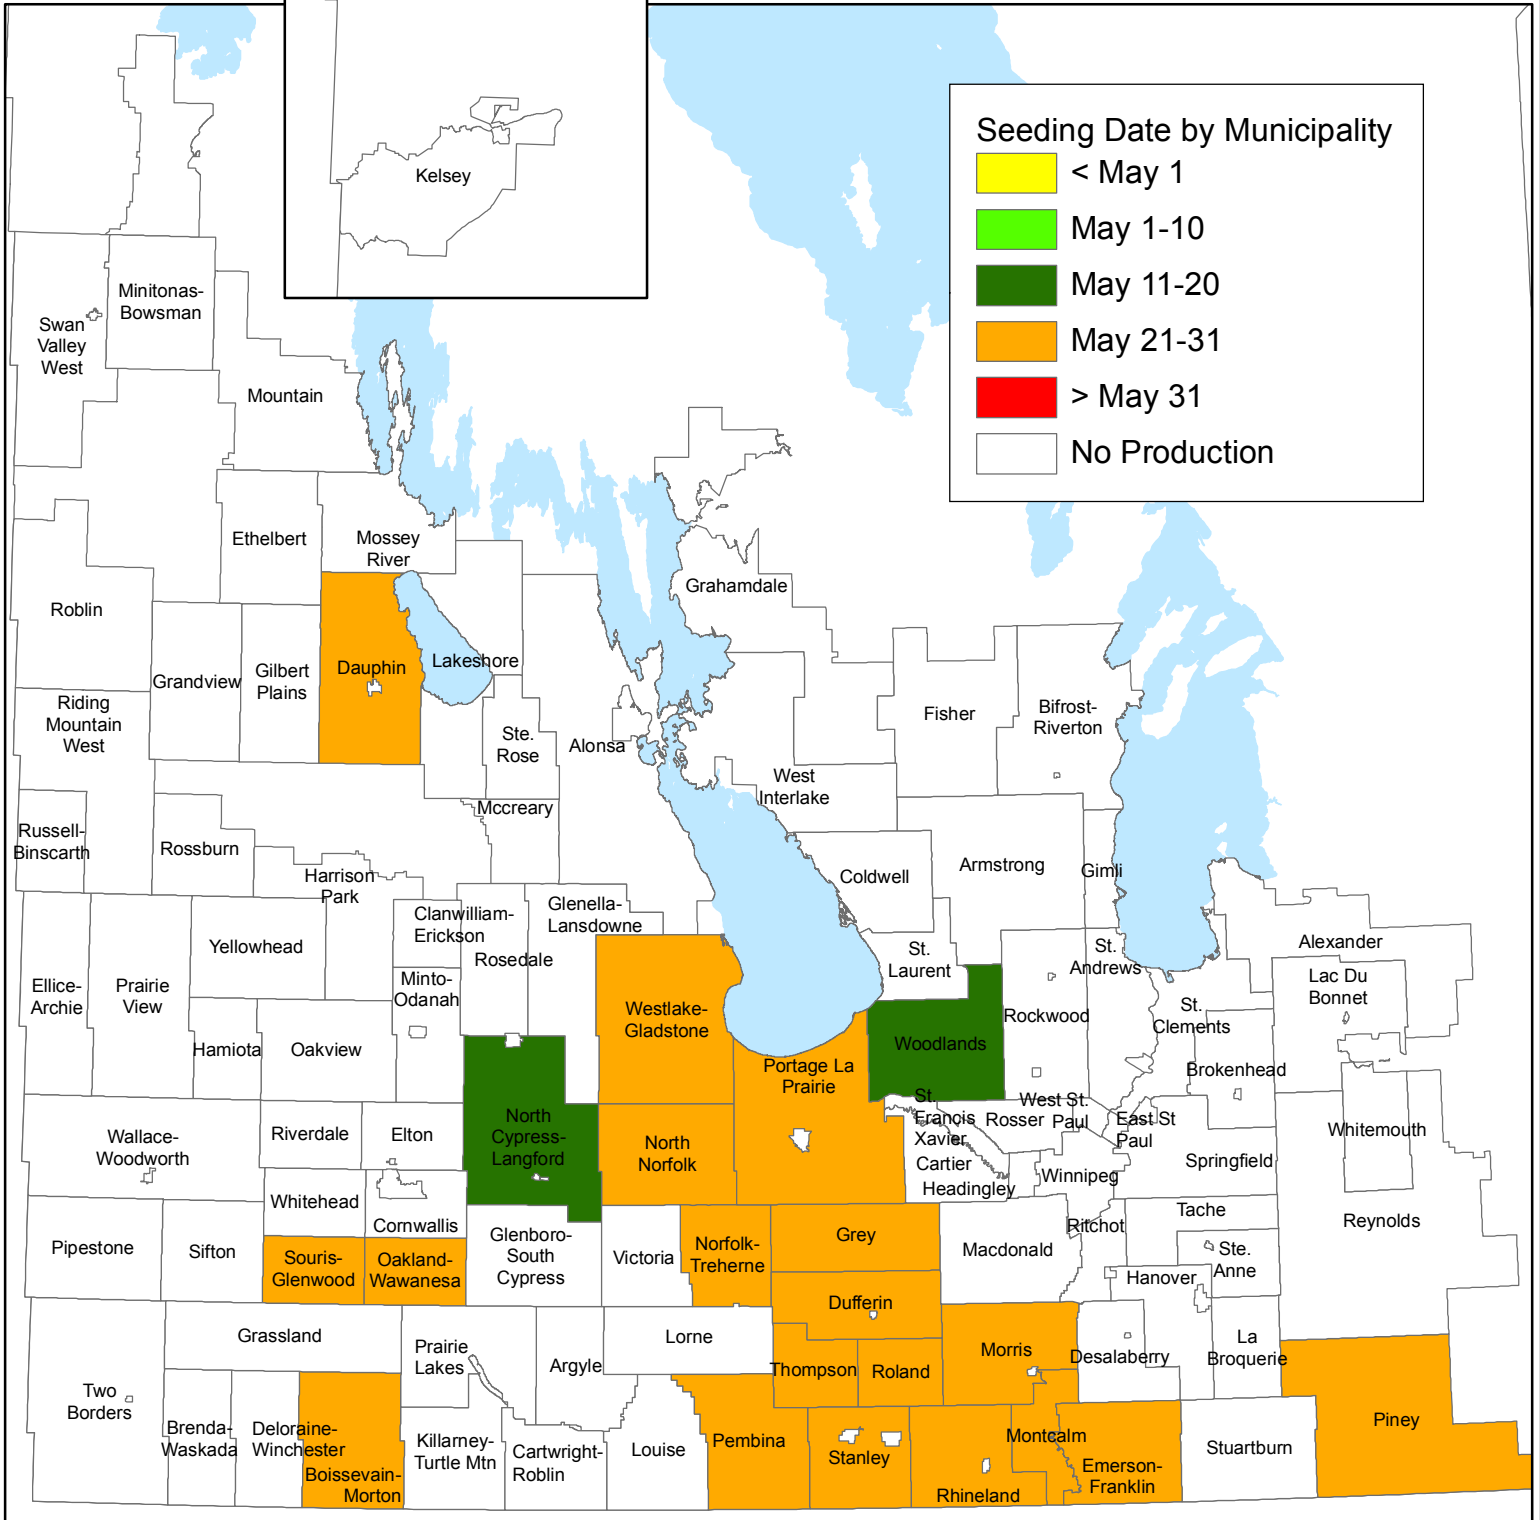

Average Seeding Date - Black Beans (2006-2015)

1:2,200,000

Seeding Date by Municipality

Source: MASC Seeded Acreage Report

Created by: L. Mitchell, Manitoba Agriculture, 2016