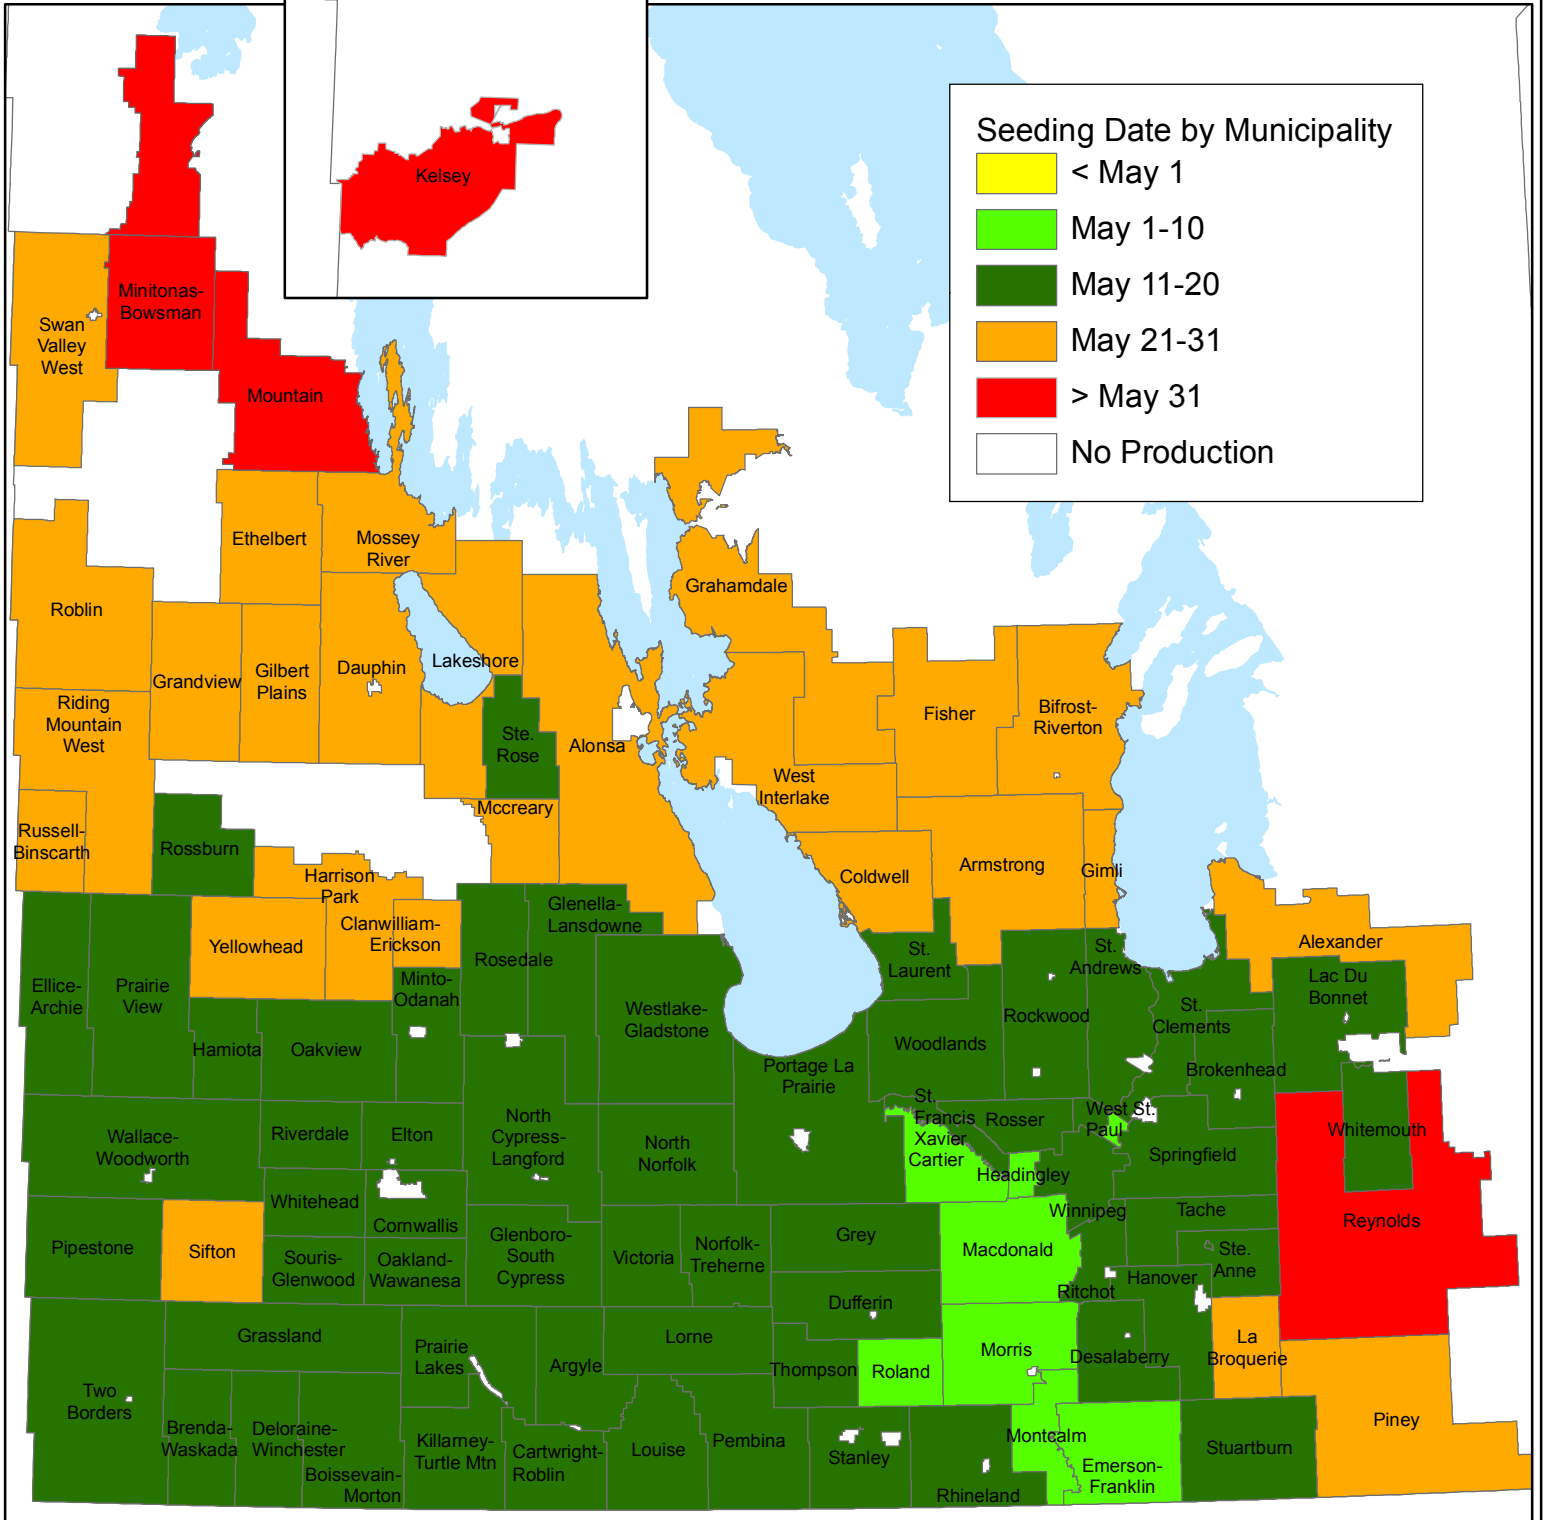

Average Seeding Date - Barley (2006-2015)

1:2,200,000

Seeding Date by Municipality

- < May 1
- May 1-10
- May 11-20
- May 21-31
- > May 31
- No Production

Source: MASC Seeded Acreage Report

Created by: L. Mitchell, Manitoba Agriculture, 2016