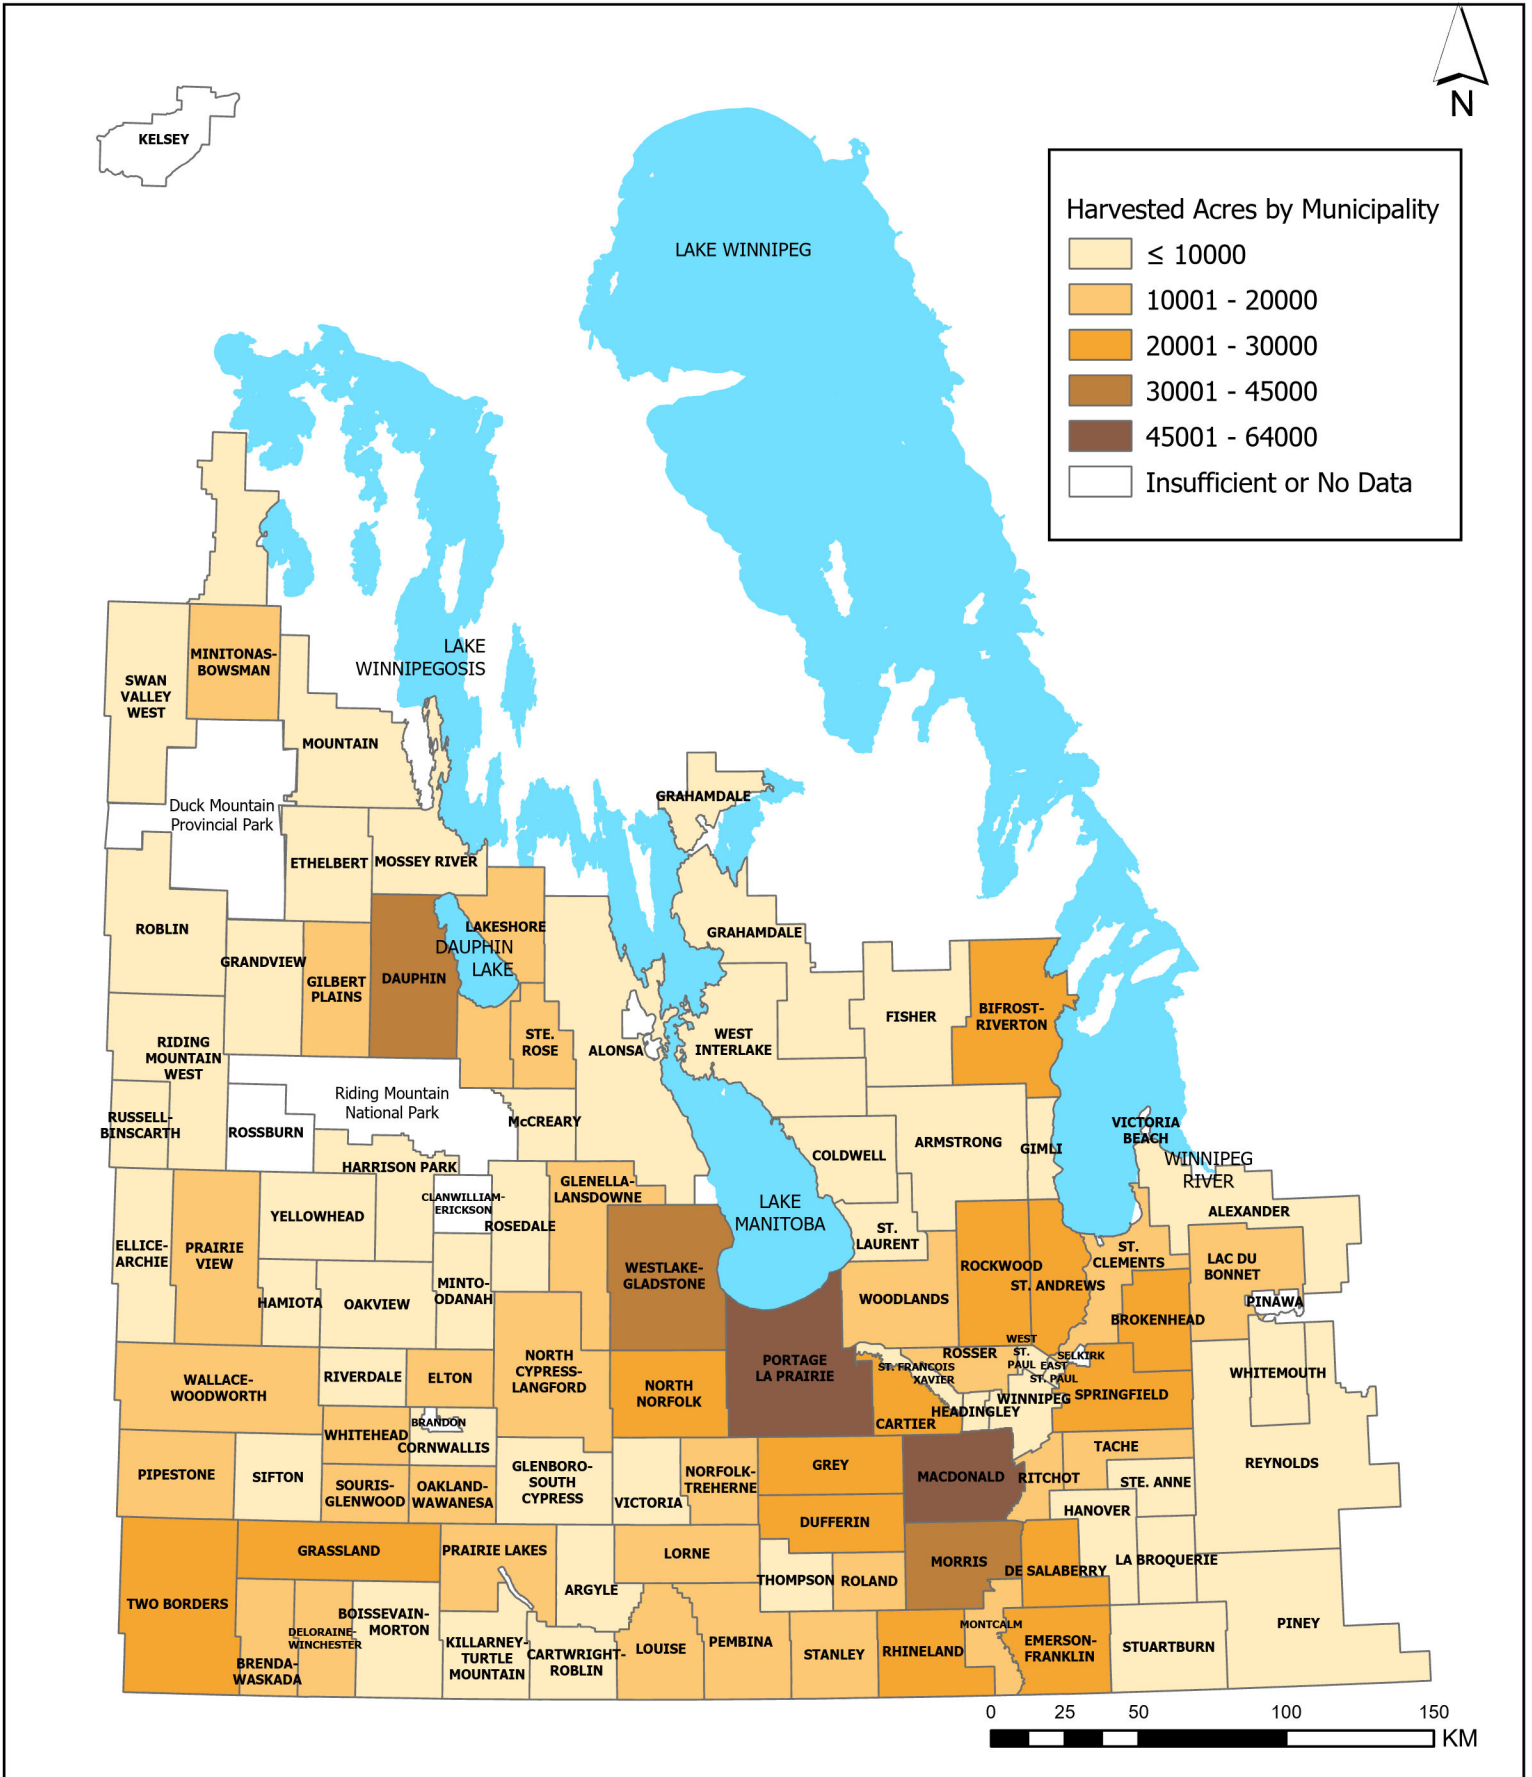

Average Harvested Acres - Soybeans (2018 - 2022)

Source: MASC Harvest Production Report
Created By: MASC, 2024

Note: RMs with less than 3 years of data are excluded from 10-years and 5-years averages