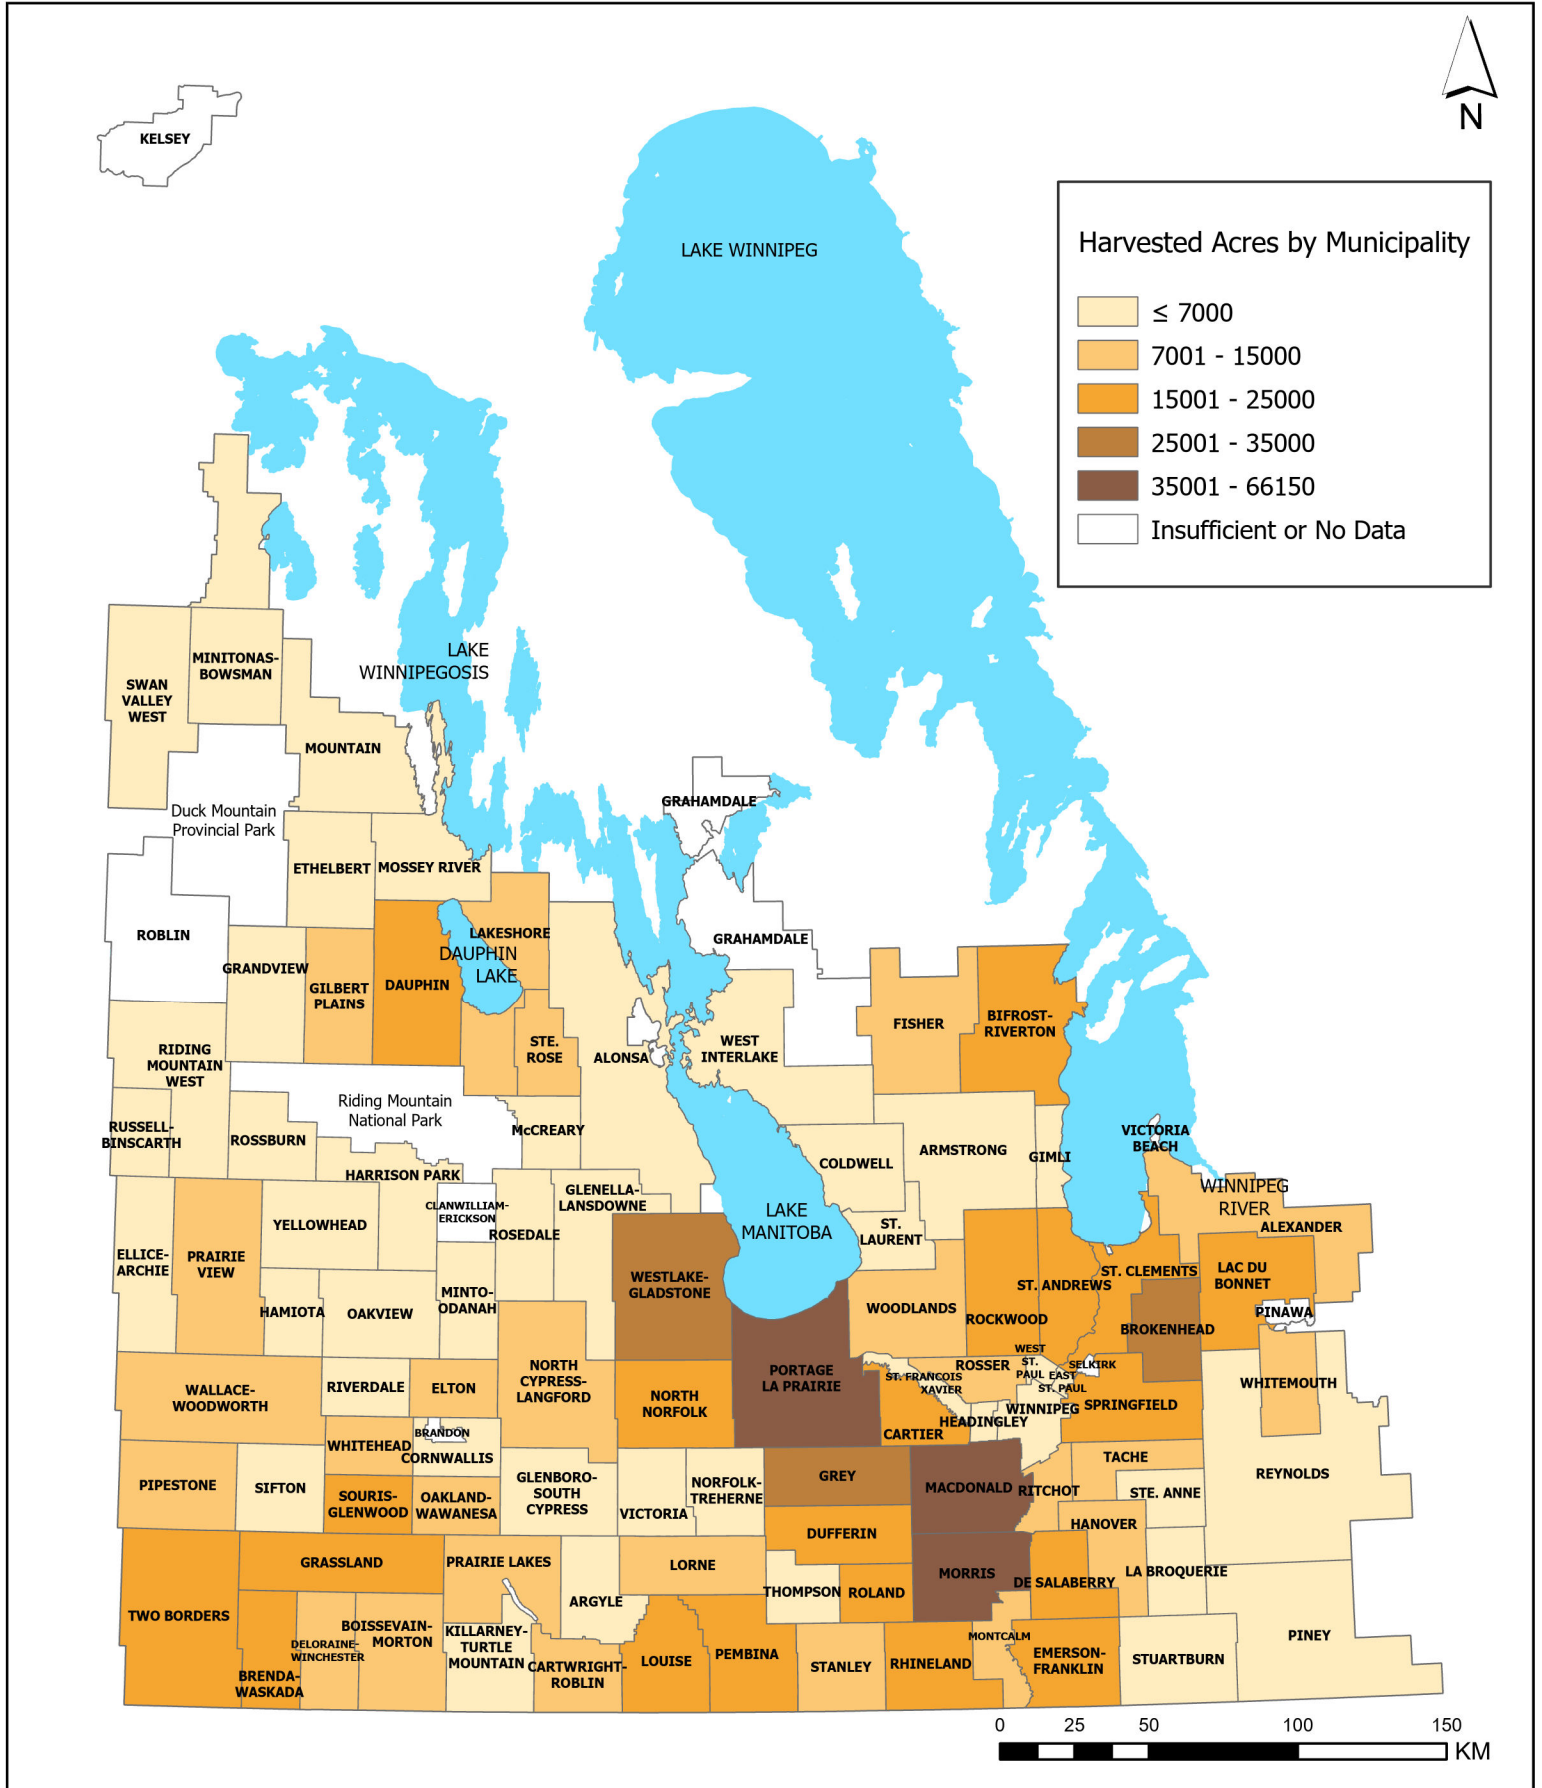

Average Harvested Acres - Soybeans (2020)

Source: MASC Harvest Production Report
Created By: MASC, 2024

Note: RMs with less than 3 years of data are excluded from 10-years and 5-years averages