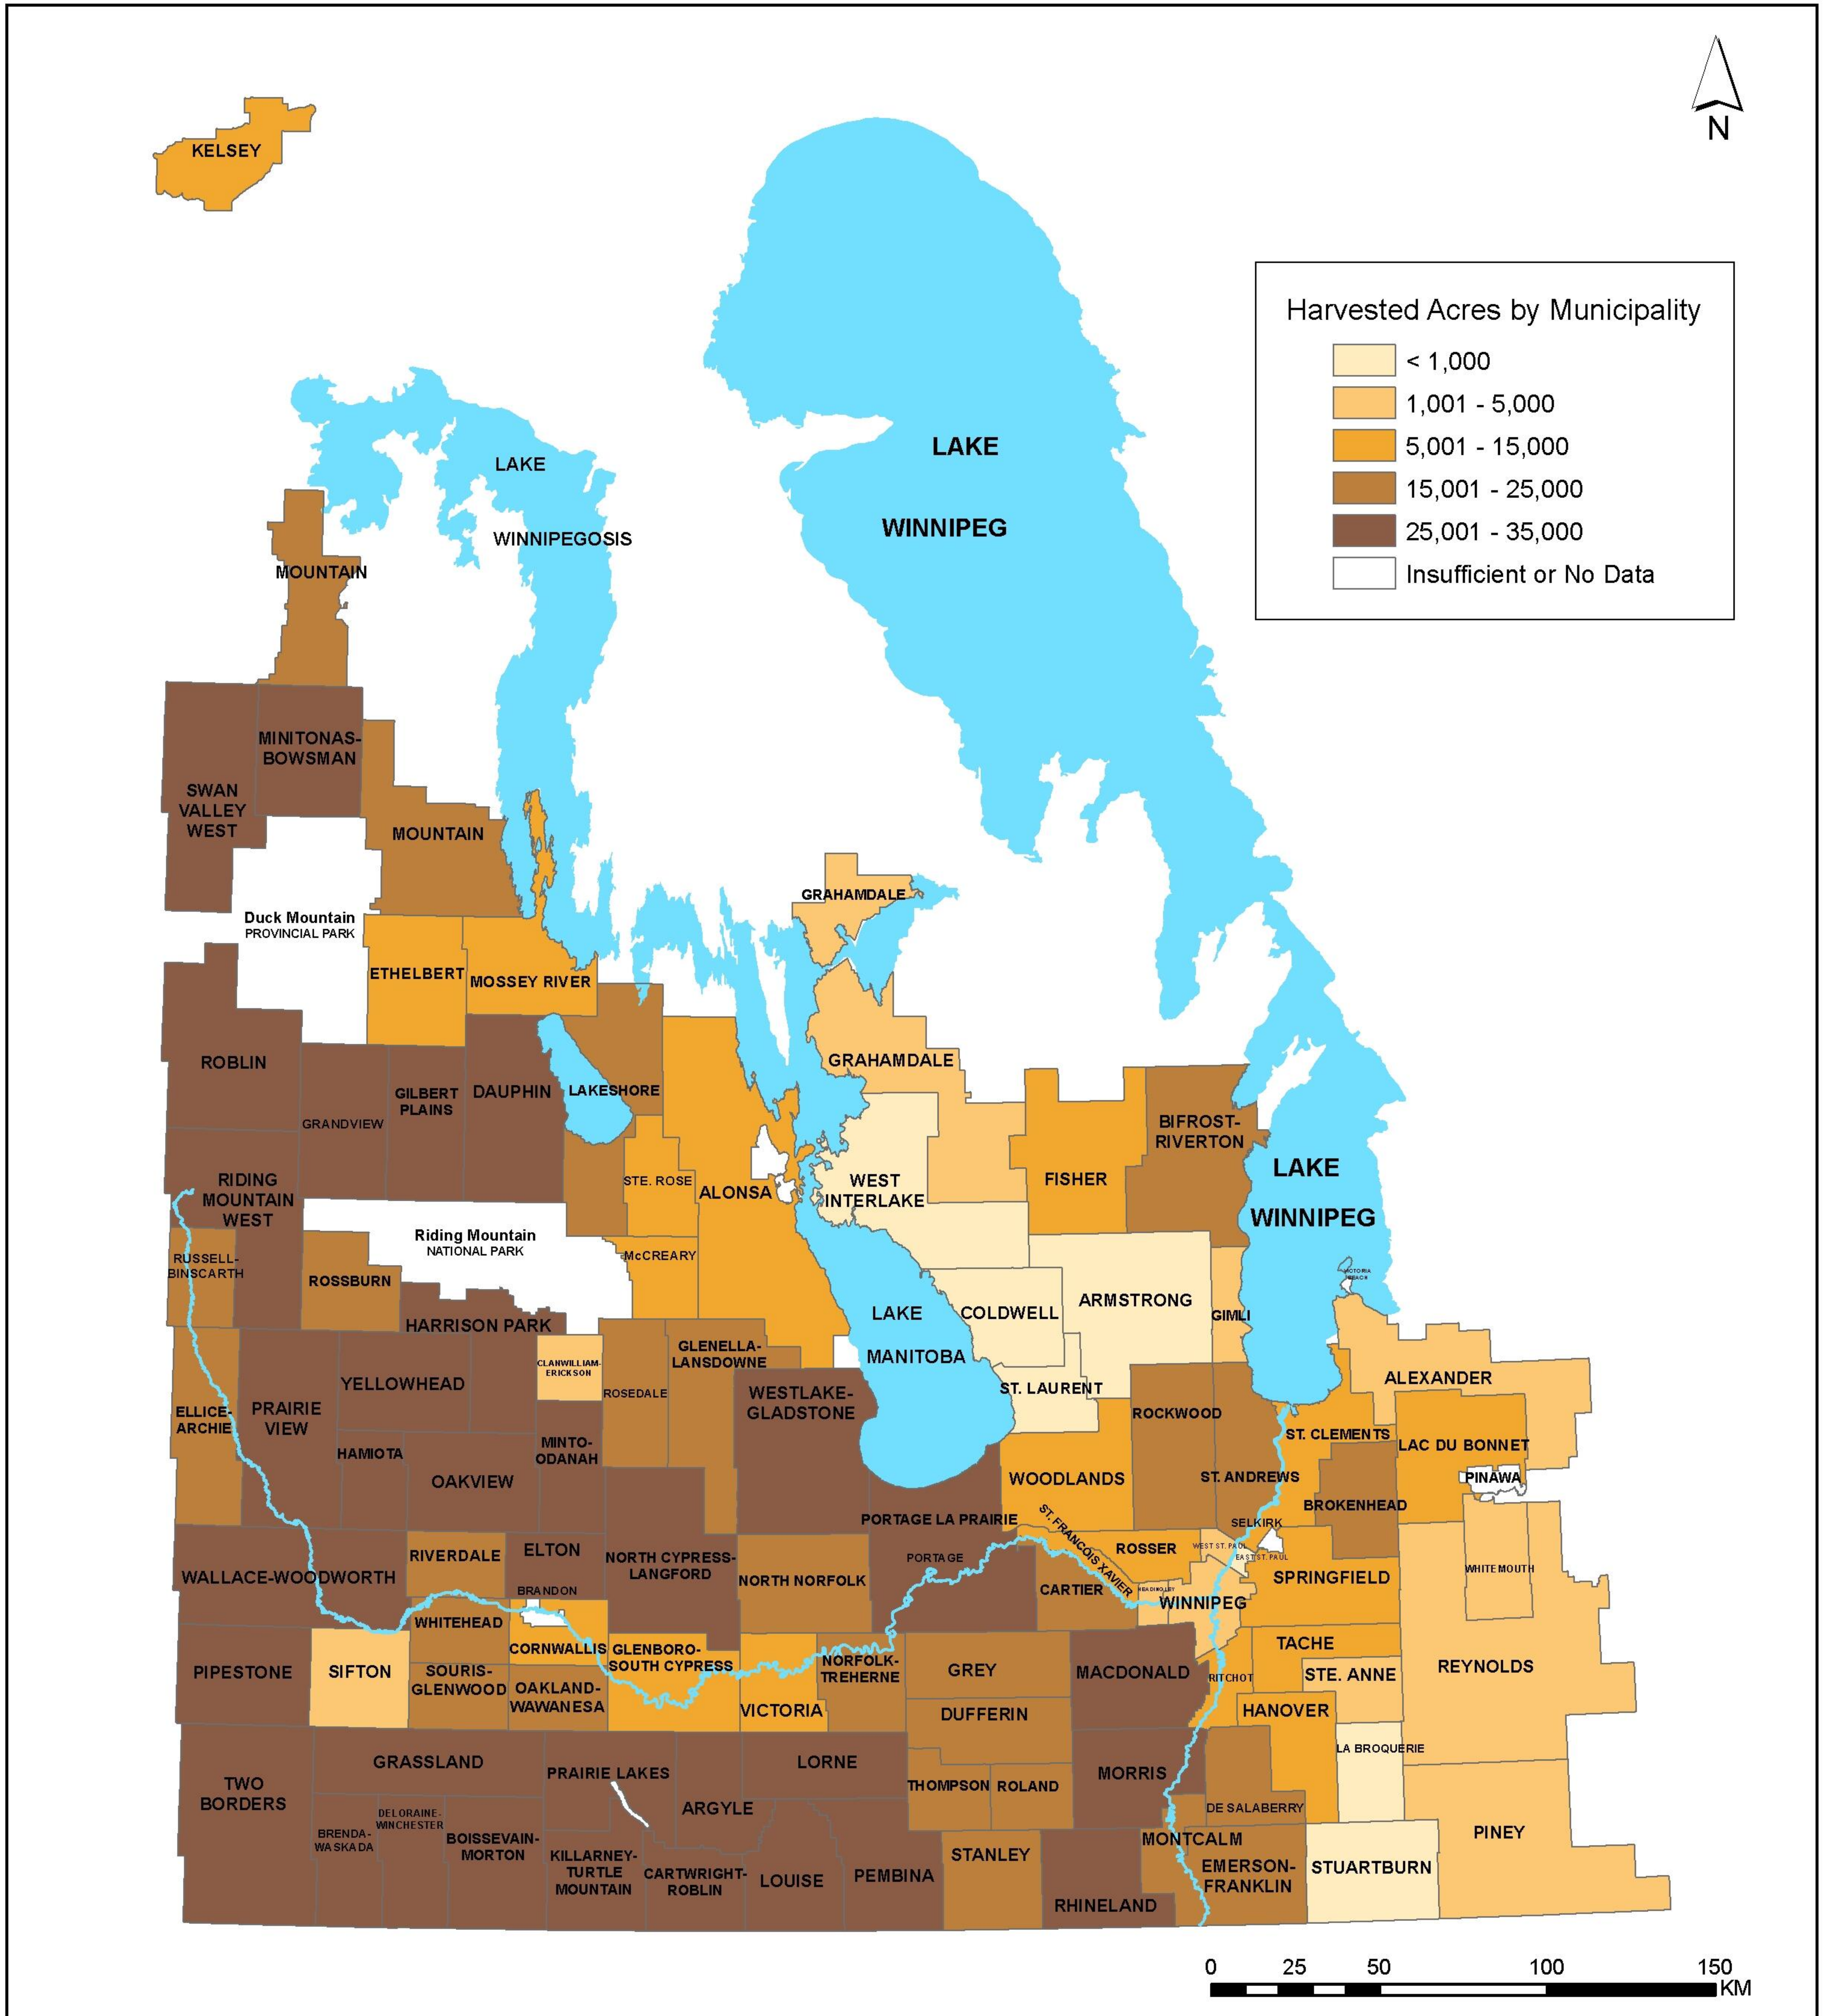

Average Harvested Acres - Red Spring Wheat (2010 - 2019)

Source: MASC Harvest Production Report
Created By: MASC, 2020

NOTE: A minimum of 3 years data are required for an RM average to be displayed.