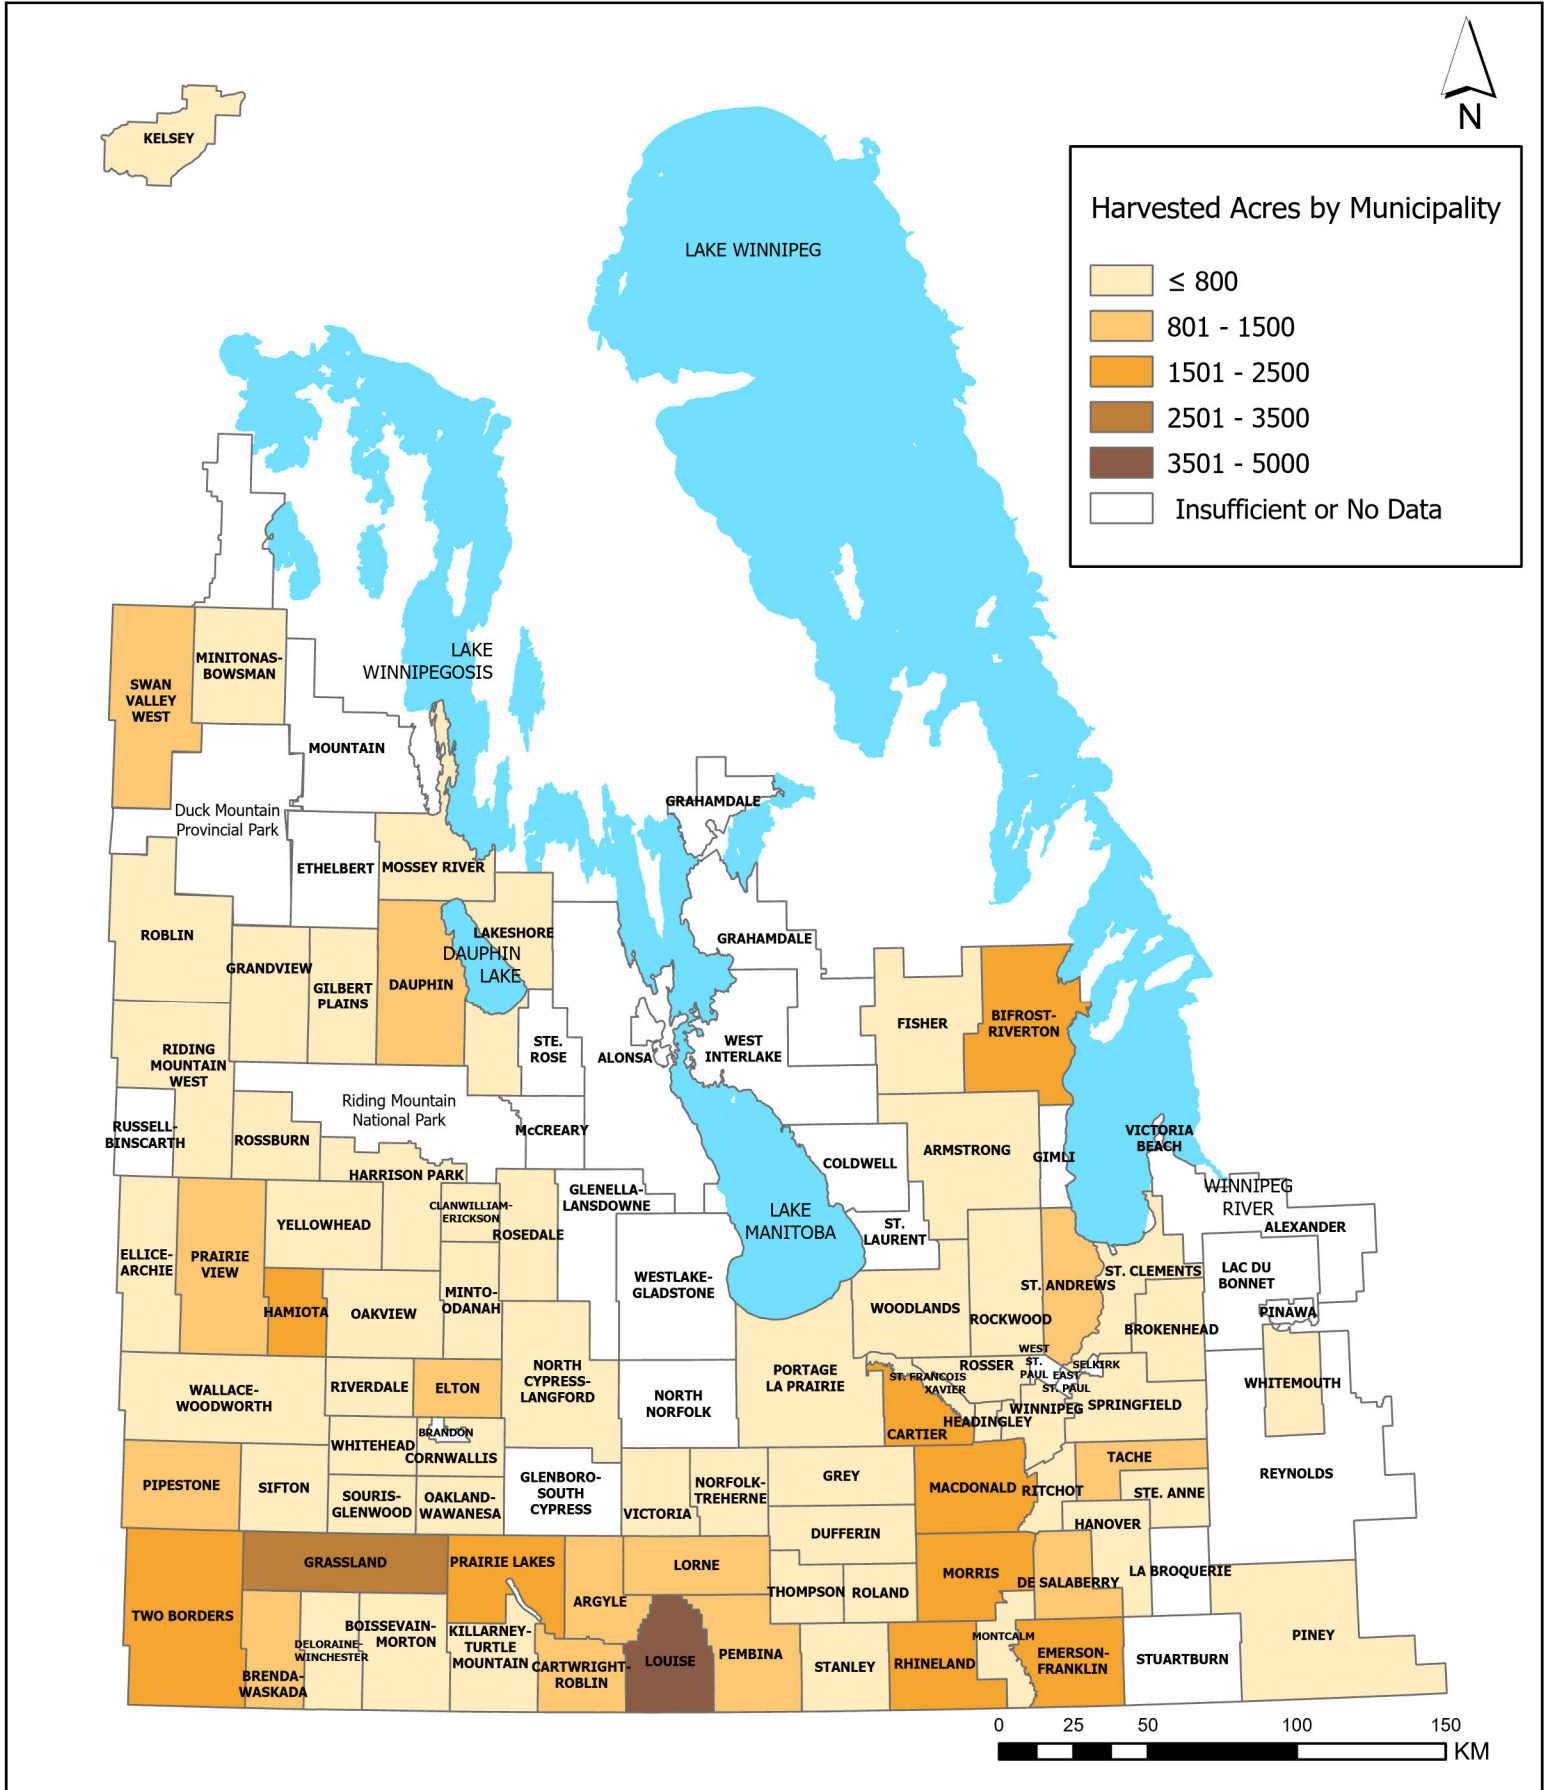

Average Harvested Acres - Flax (2021)

Source: MASC Harvest Production Report
Created By: MASC, 2024

Note: RMs with less than 3 years of data are excluded from 10-years and 5-years averages