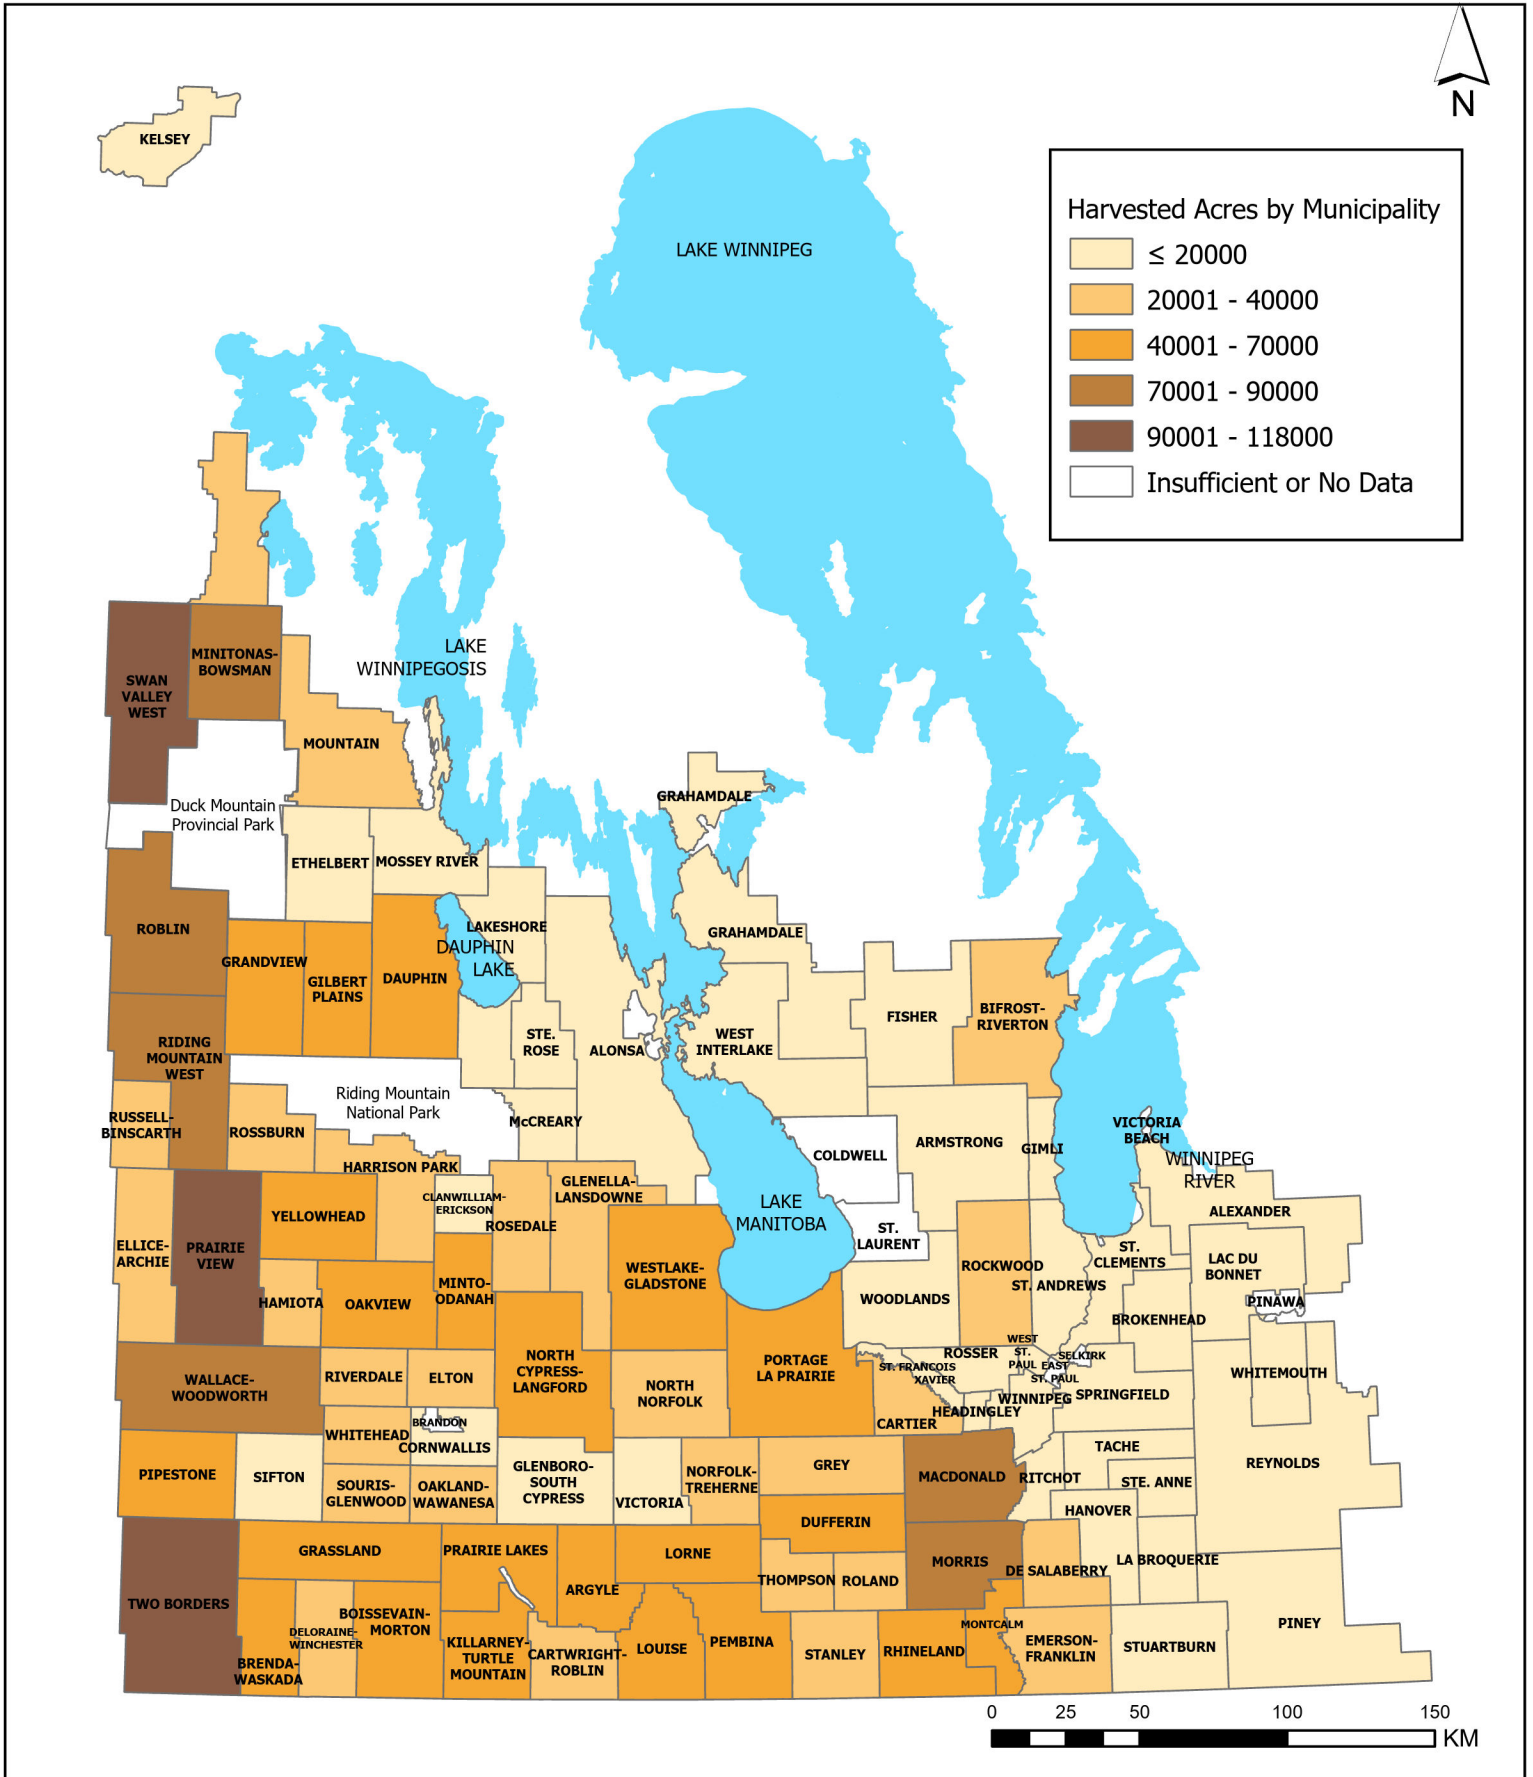

# Average Harvested Acres - Argentine Canola (2022)

Source: MASC Harvest Production Report  
Created By: MASC, 2024

Note: RMs with less than 3 years of data are excluded from 10-years and 5-years averages