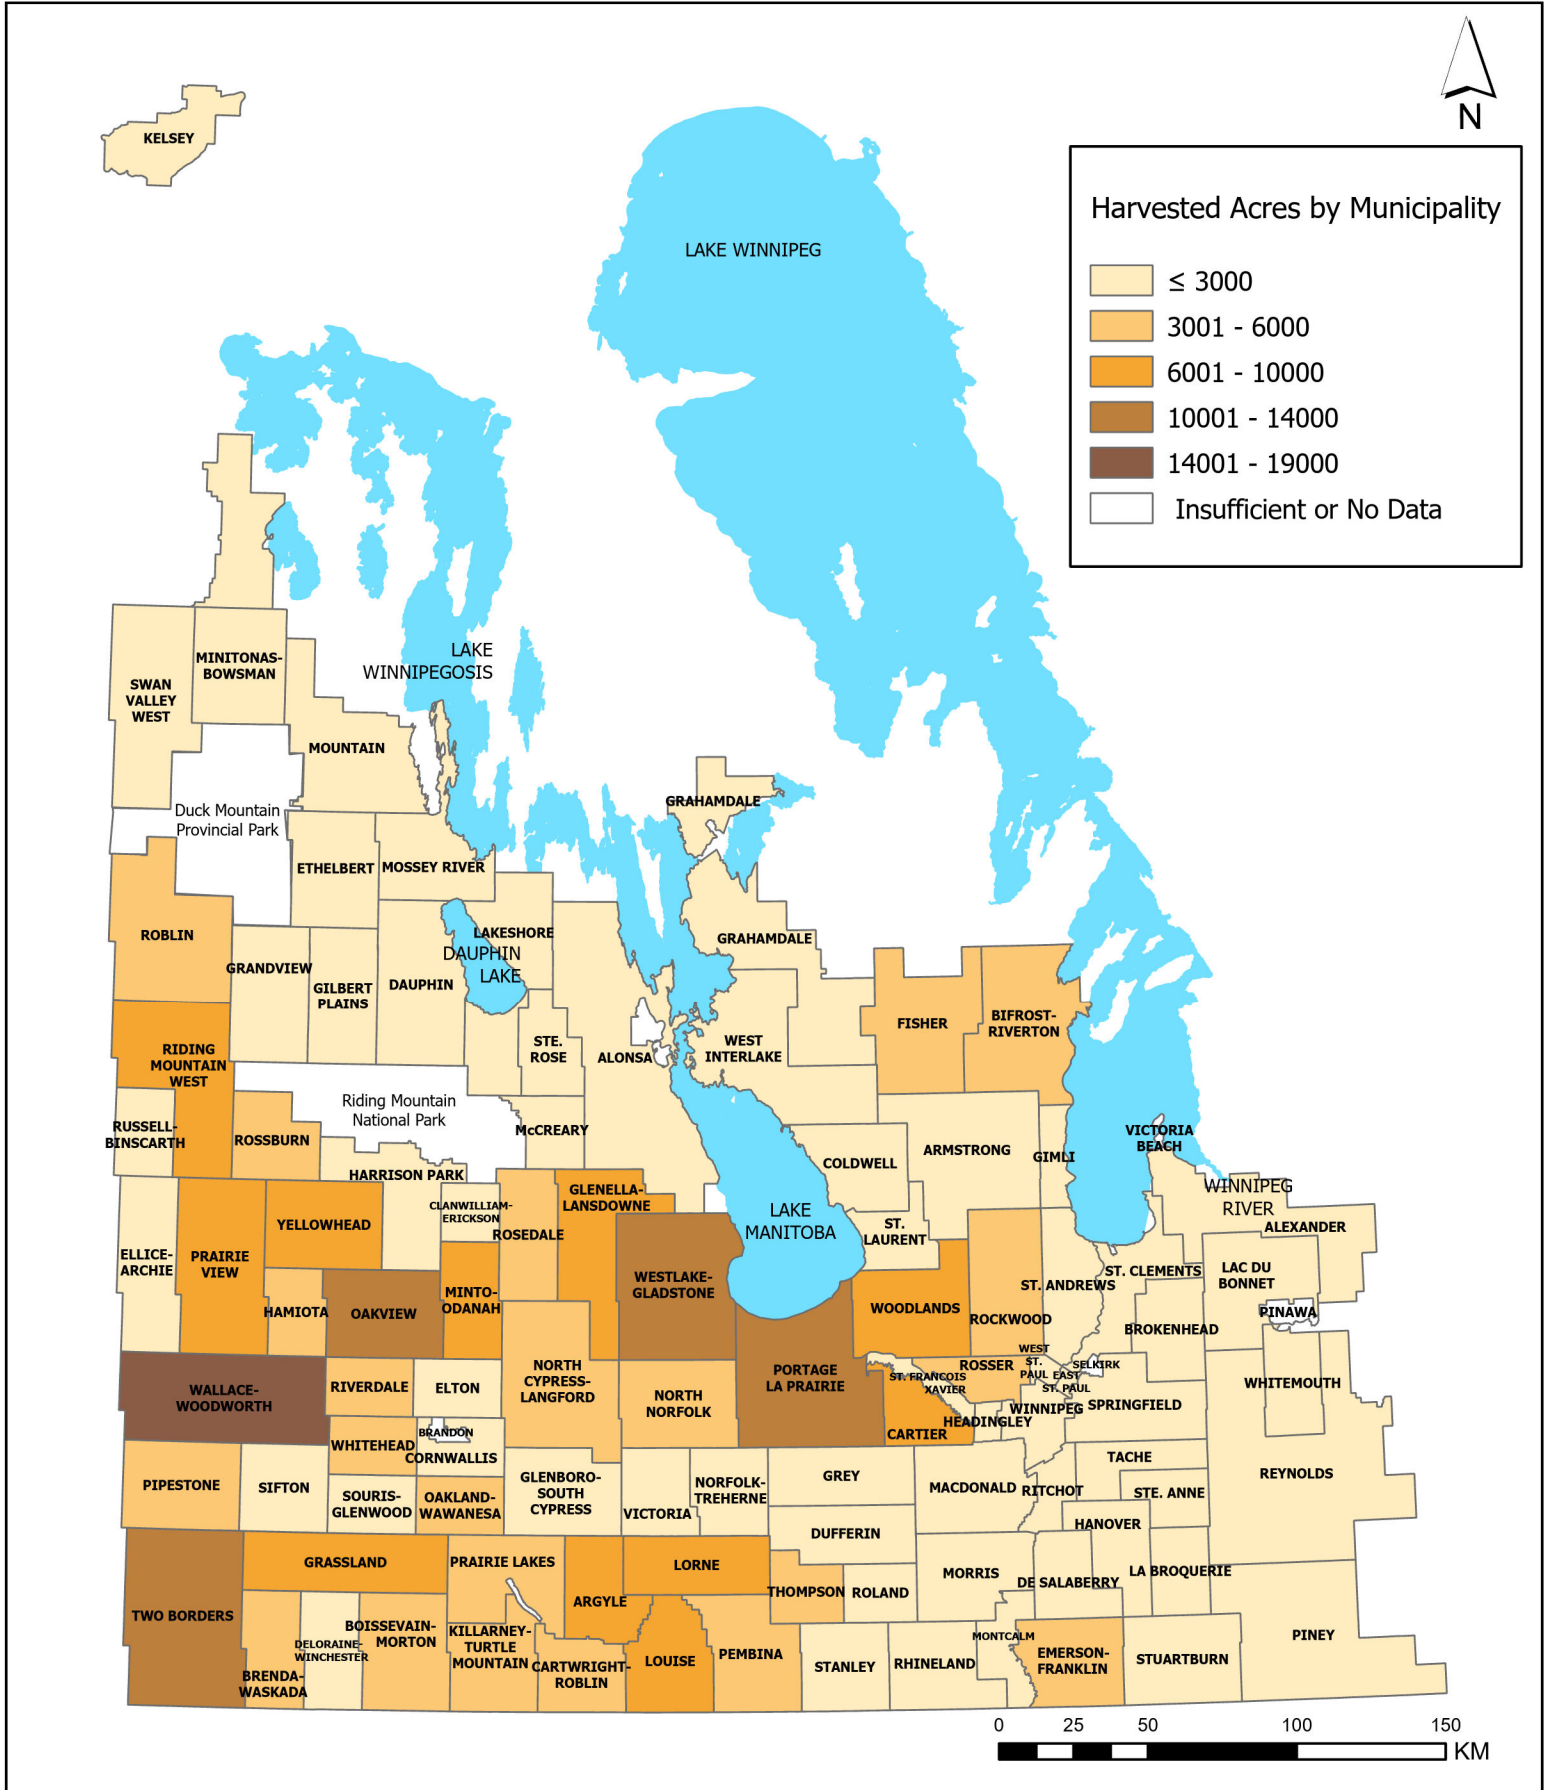

# Average Harvested Acres - Barley (2012 - 2021)

Source: MASC Harvest Production Report  
Created By: MASC, 2024

Note: RMs with less than 3 years of data are excluded from 10-years and 5-years averages