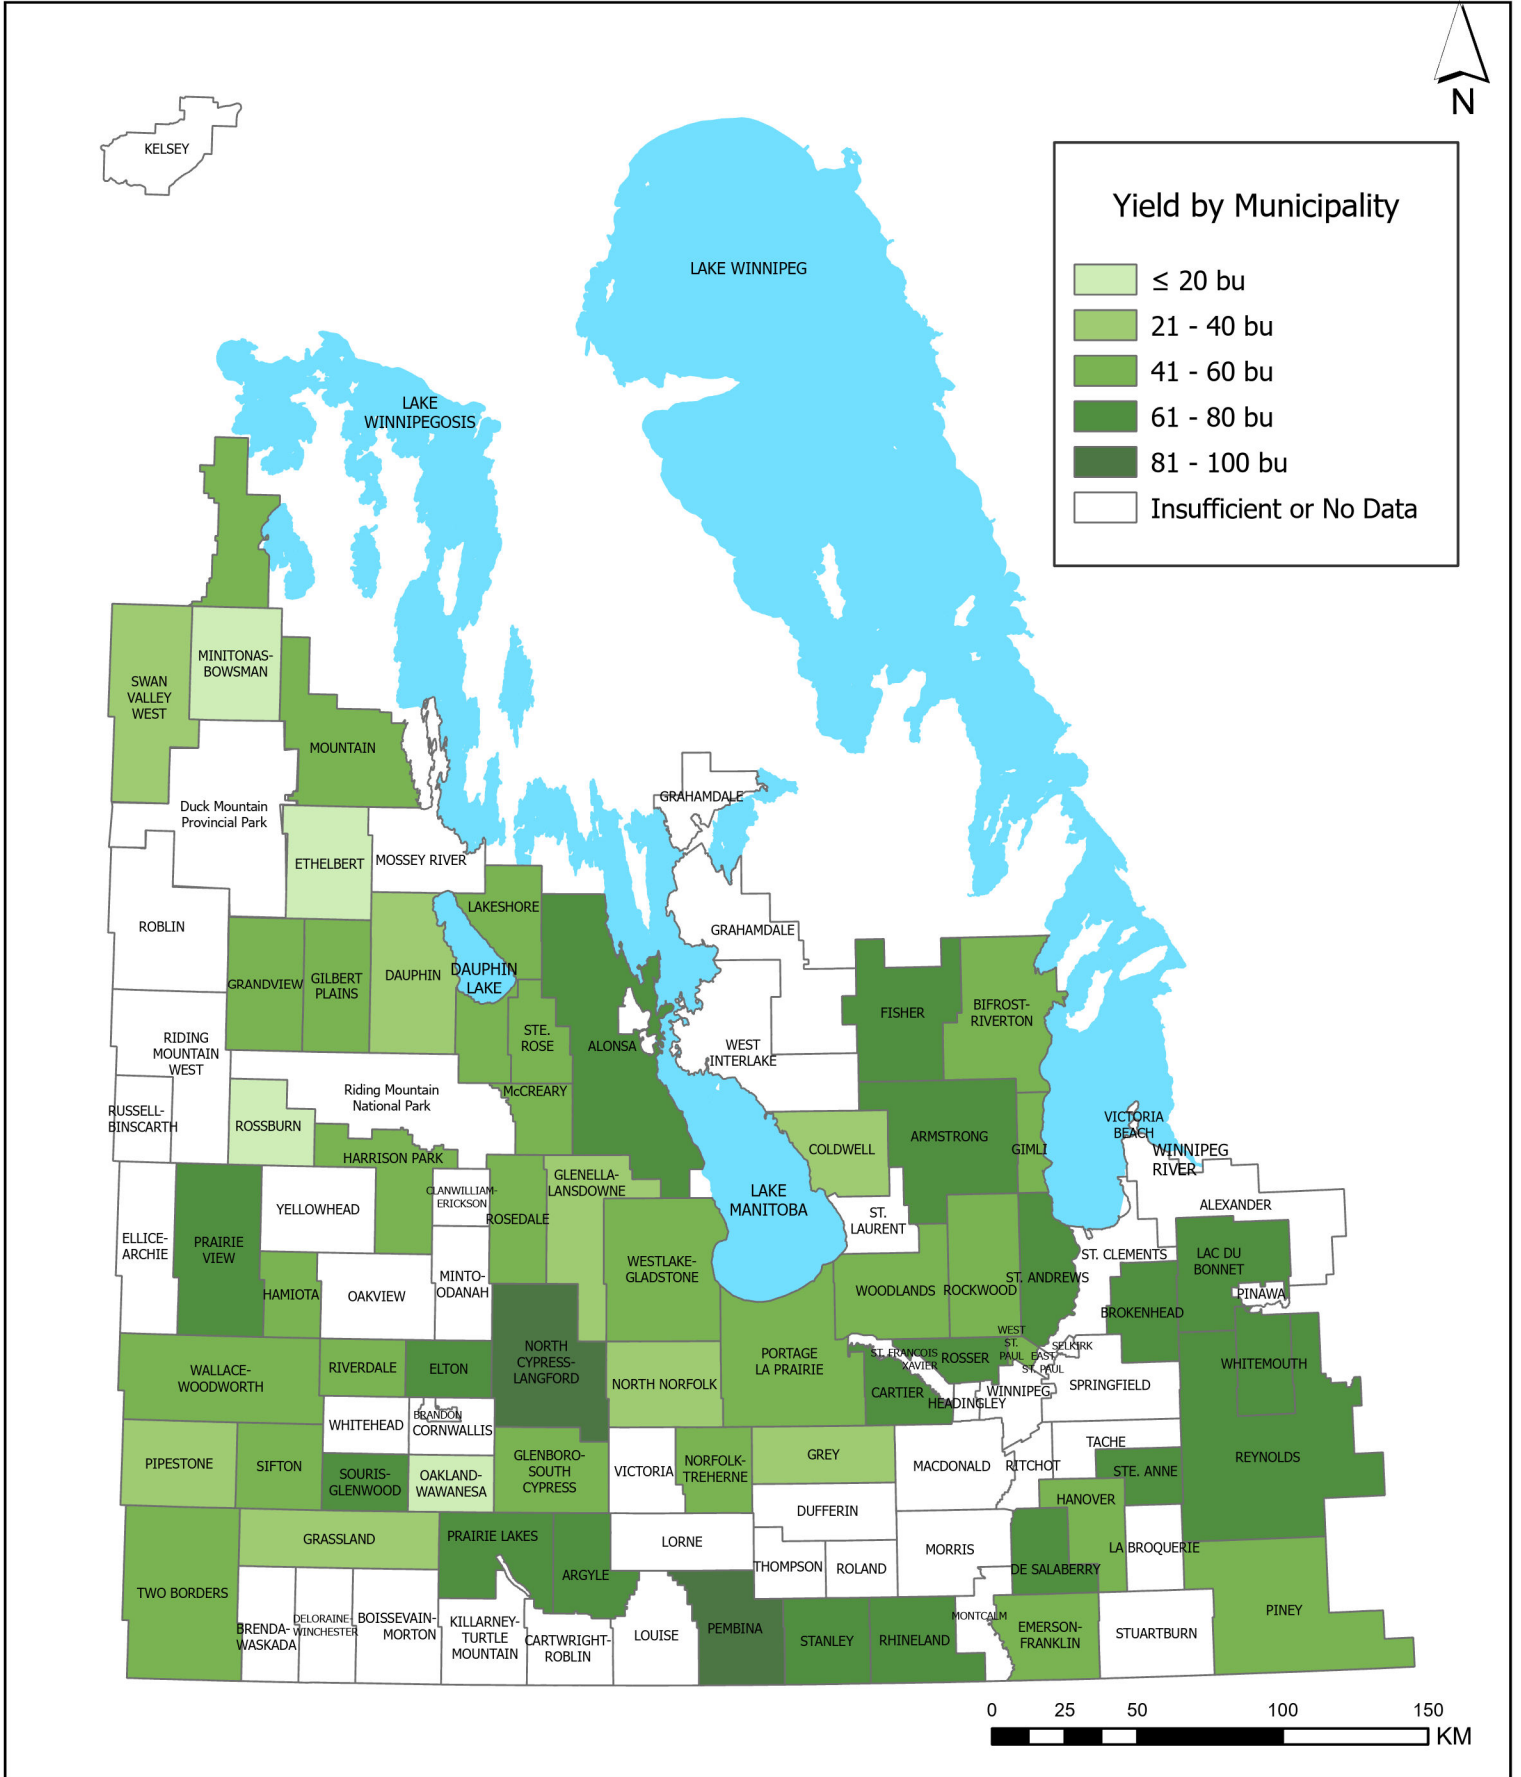

# Average Yield - Winter Wheat (2023)

Source: MASC Harvest Production Report  
Created By: MASC, 2024

Note: RMs with less than 3 years of data are excluded from 10-years and 5-years averages