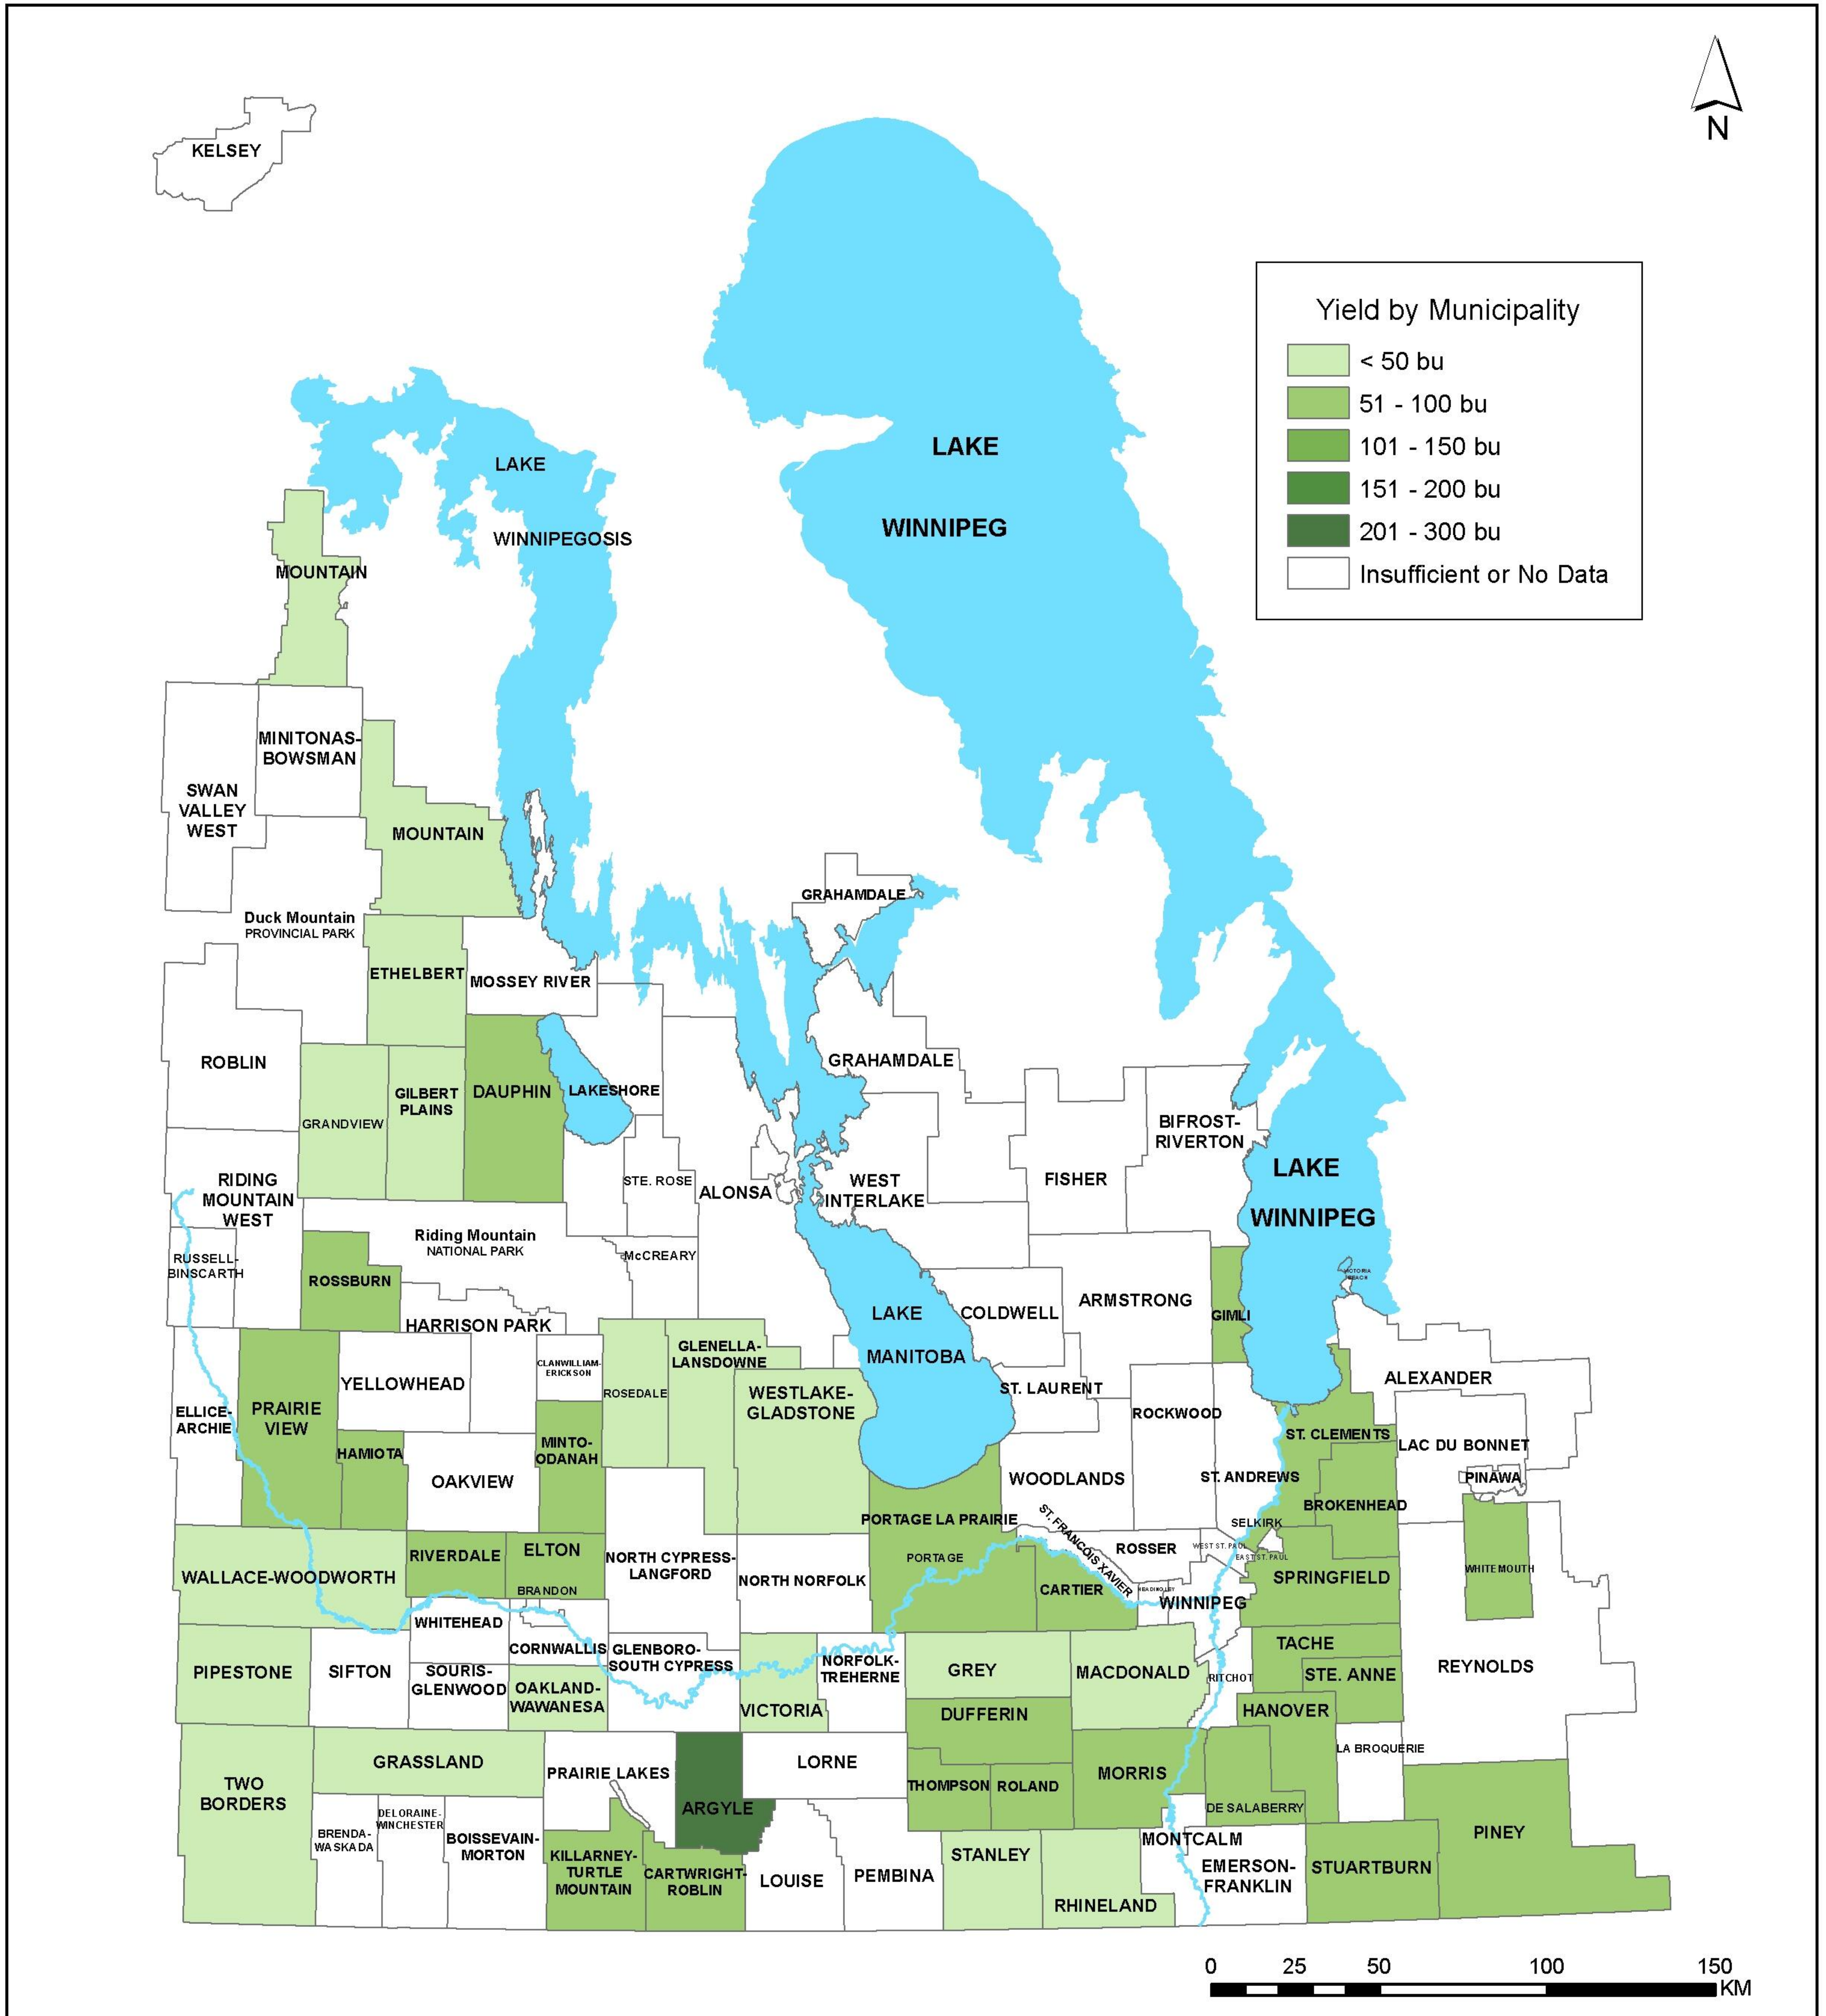

Average Yield - Winter Wheat (2019)

Source: MASC Harvest Production Report
Created By: MASC, 2020