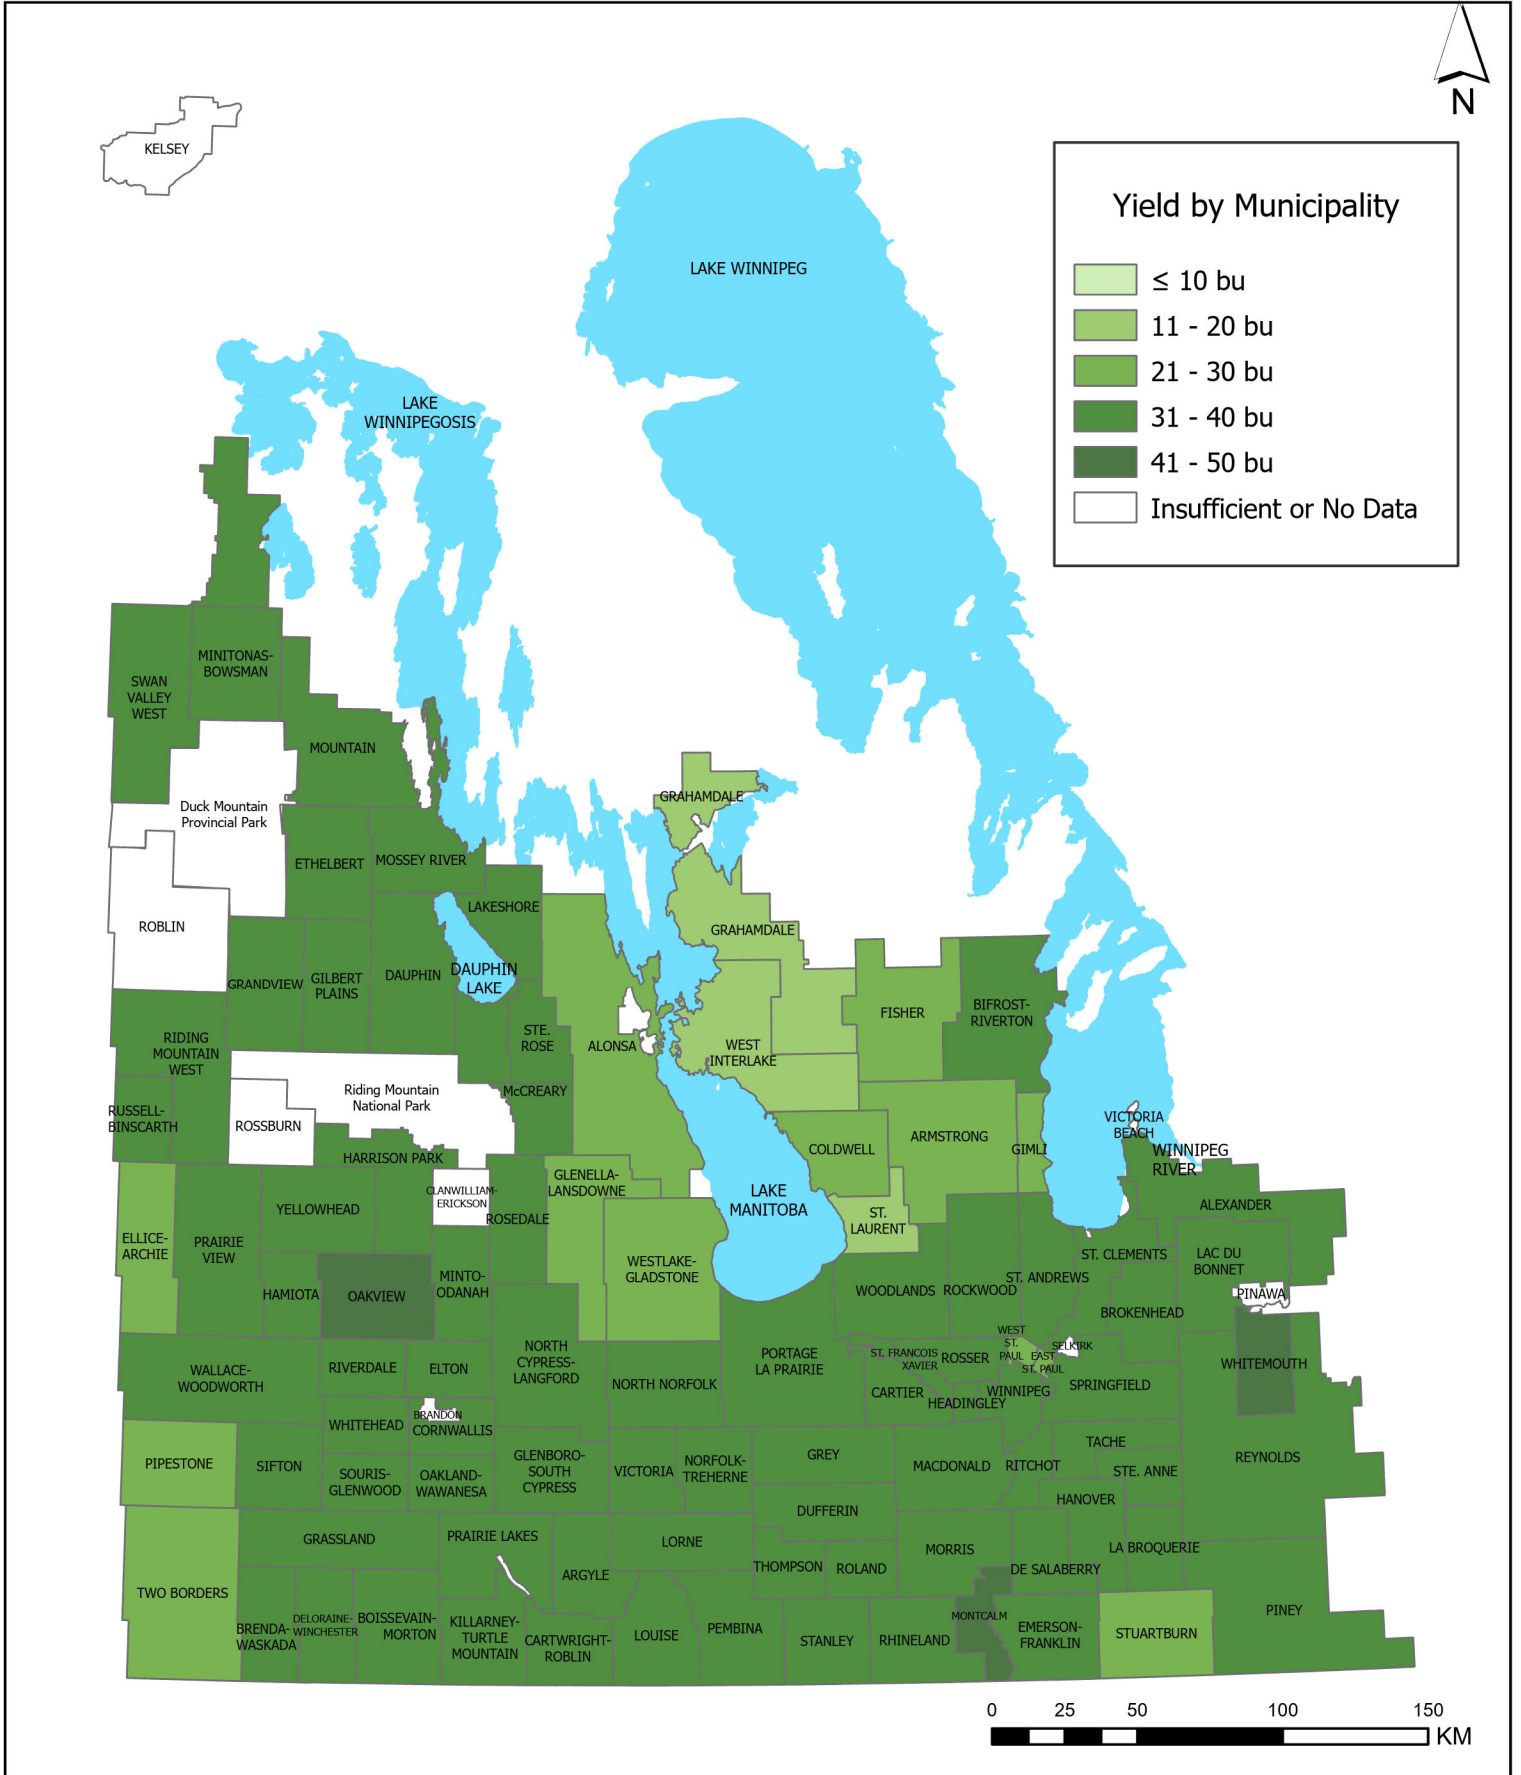

Average Yield - Soybeans (2019 - 2023)

Source: MASC Harvest Production Report
Created By: MASC, 2024

Note: RMs with less than 3 years of data are excluded from 10-years and 5-years averages