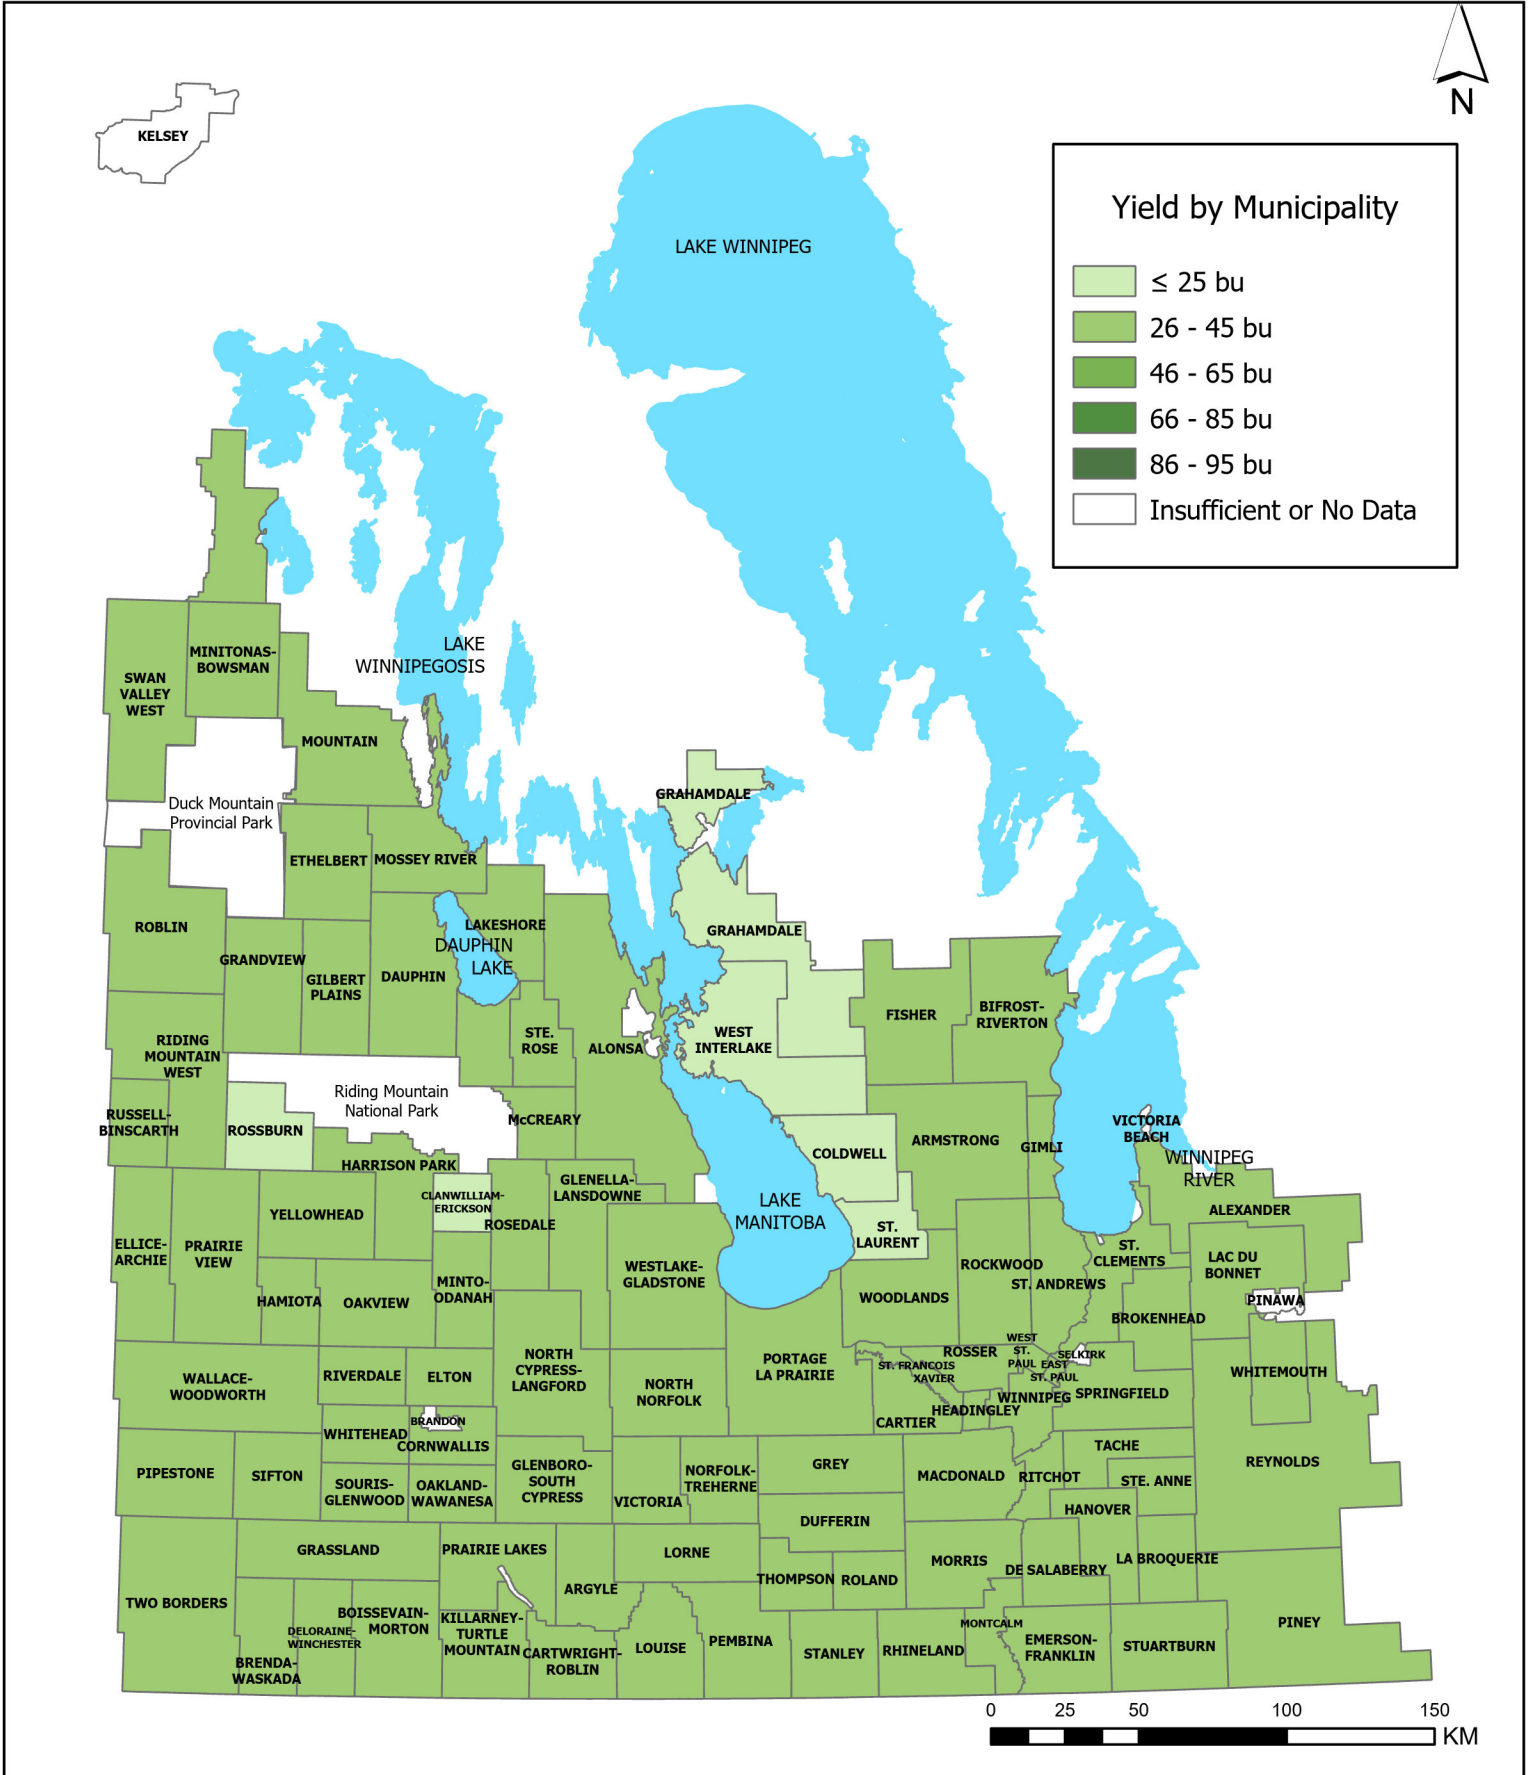

Average Yield - Soybeans (2013 - 2022)

Source: MASC Harvest Production Report
Created By: MASC, 2024

Note: RMs with less than 3 years of data are excluded from 10-years and 5-years averages