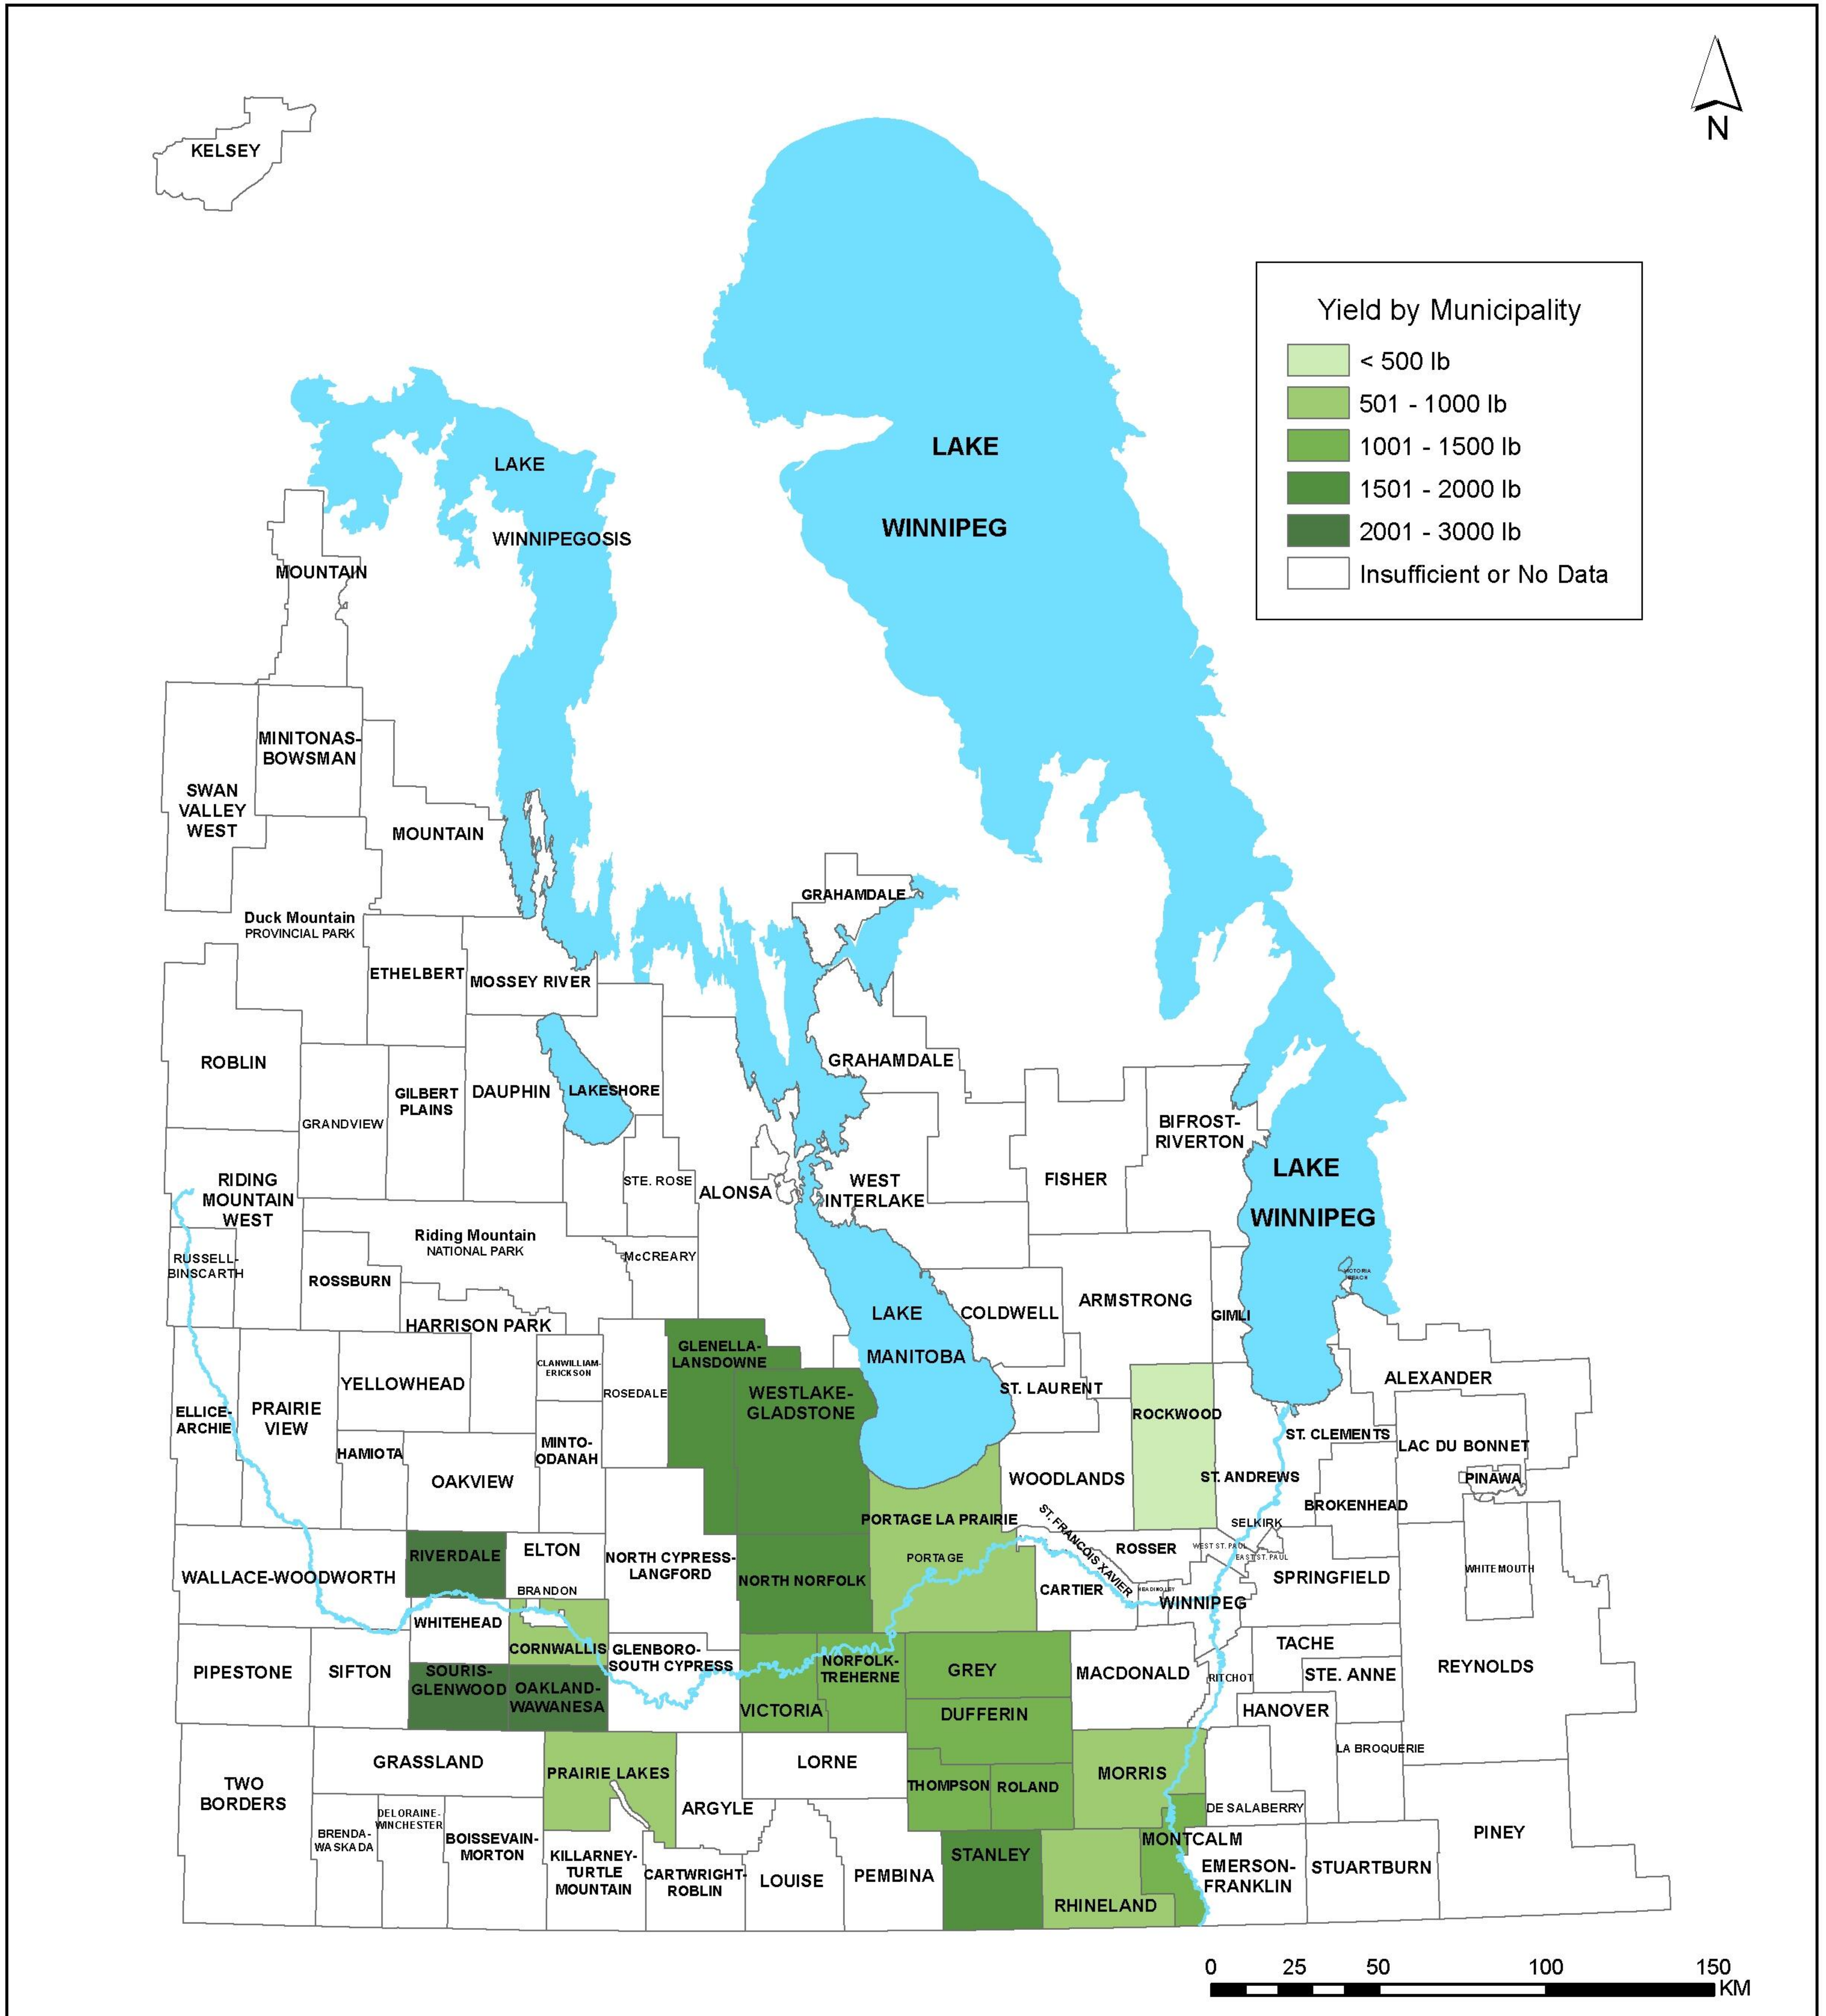

# Average Yield - Pinto Beans (2019)

Source: MASC Harvest Production Report  
Created By: MASC, 2020