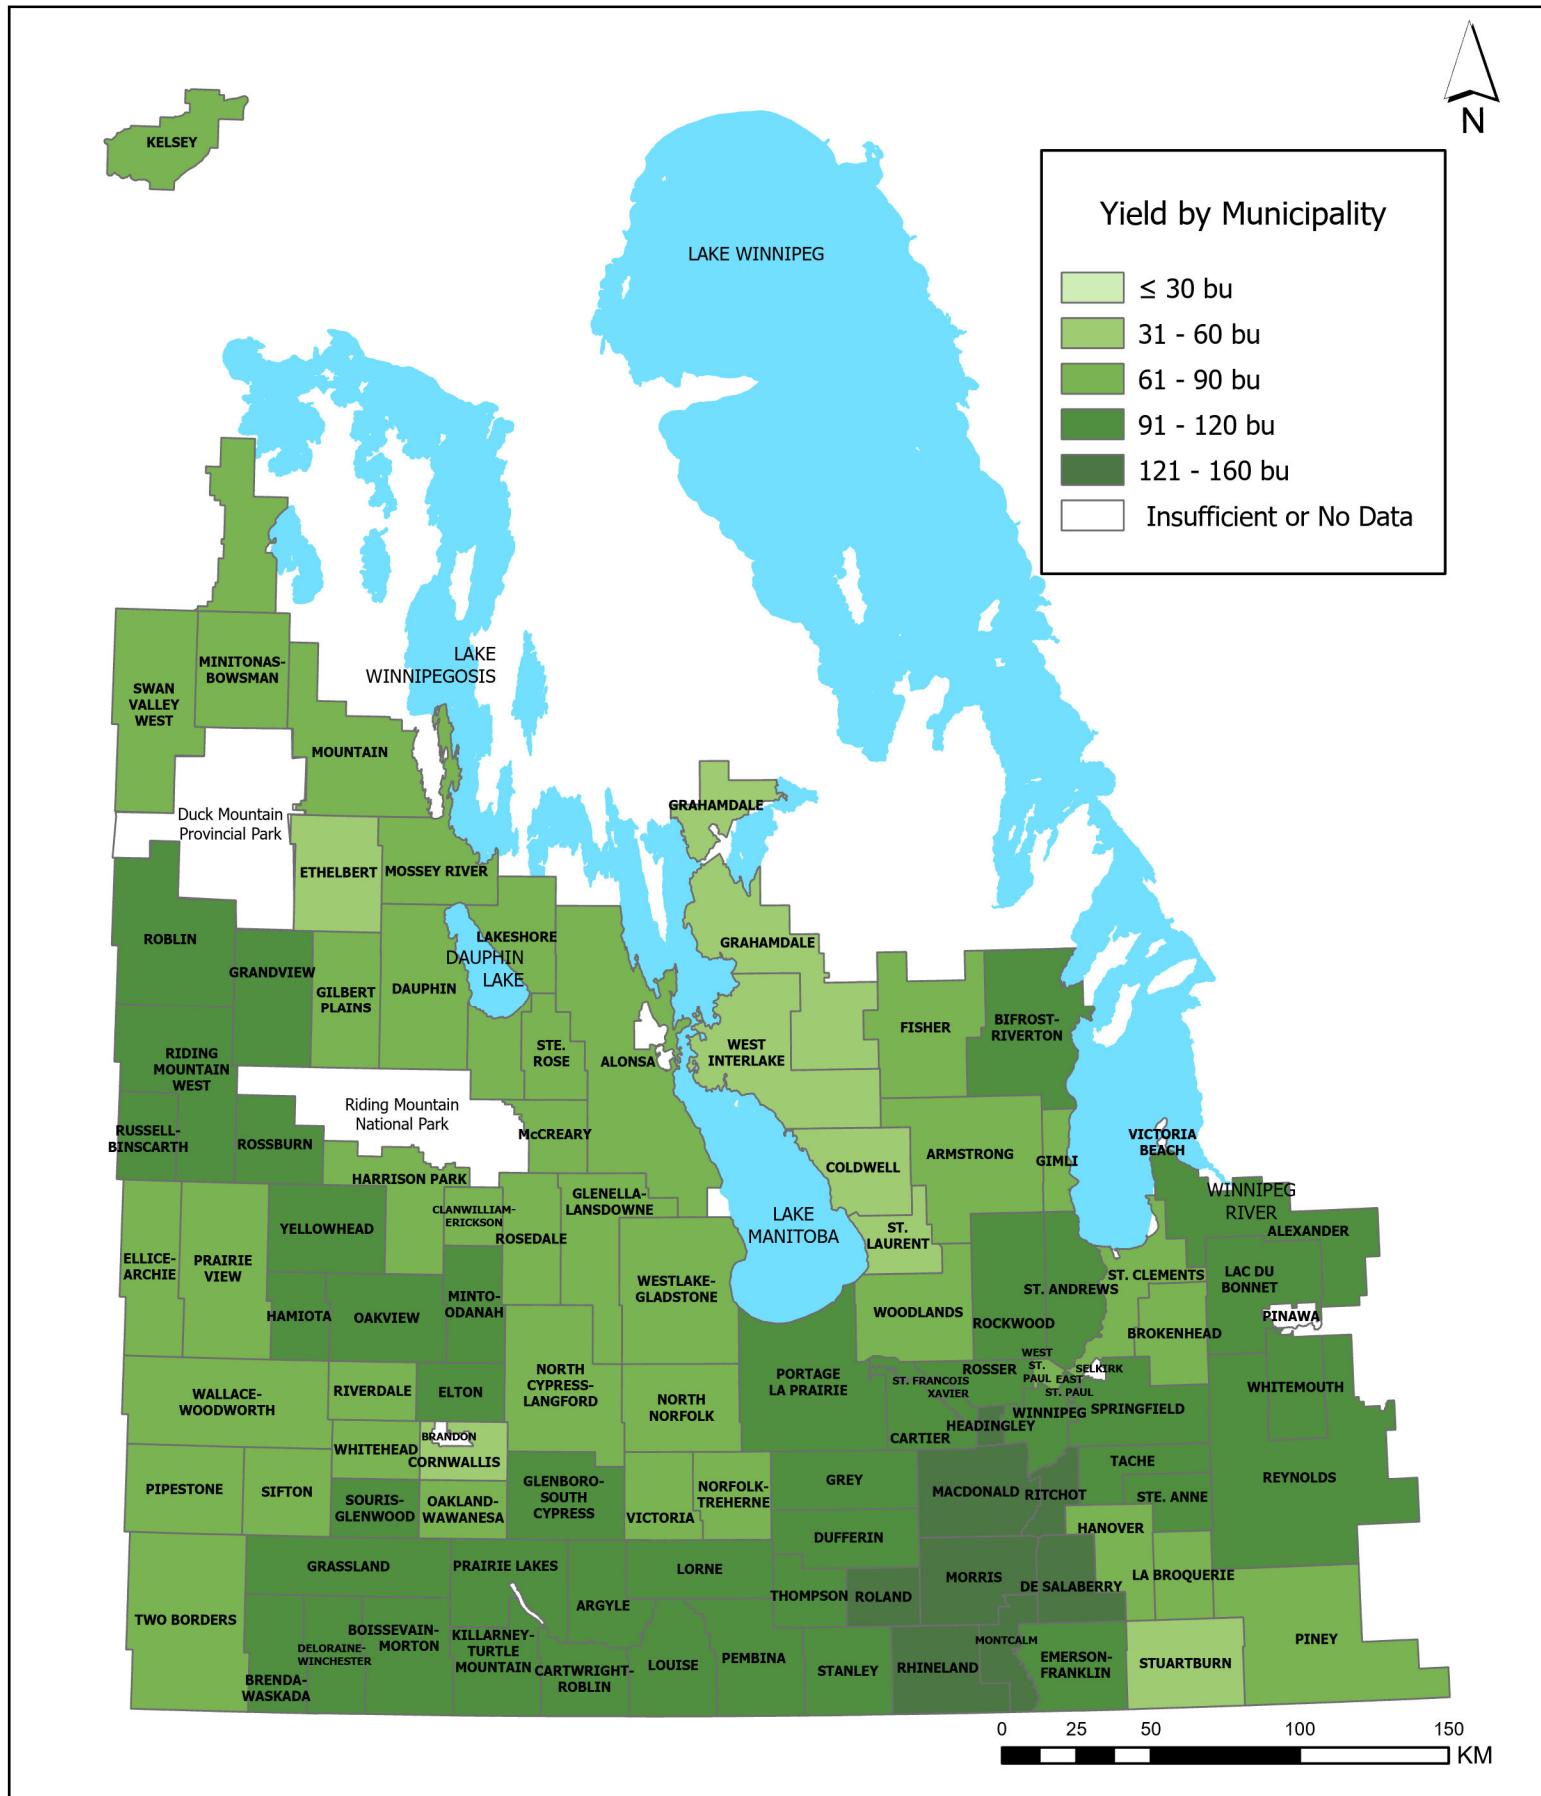

Average Yield - Oats (2012- 2021)

Source: MASC Harvest Production Report
Created By: MASC, 2024

Note: RMs with less than 3 years of data are excluded from 10-years and 5-years averages