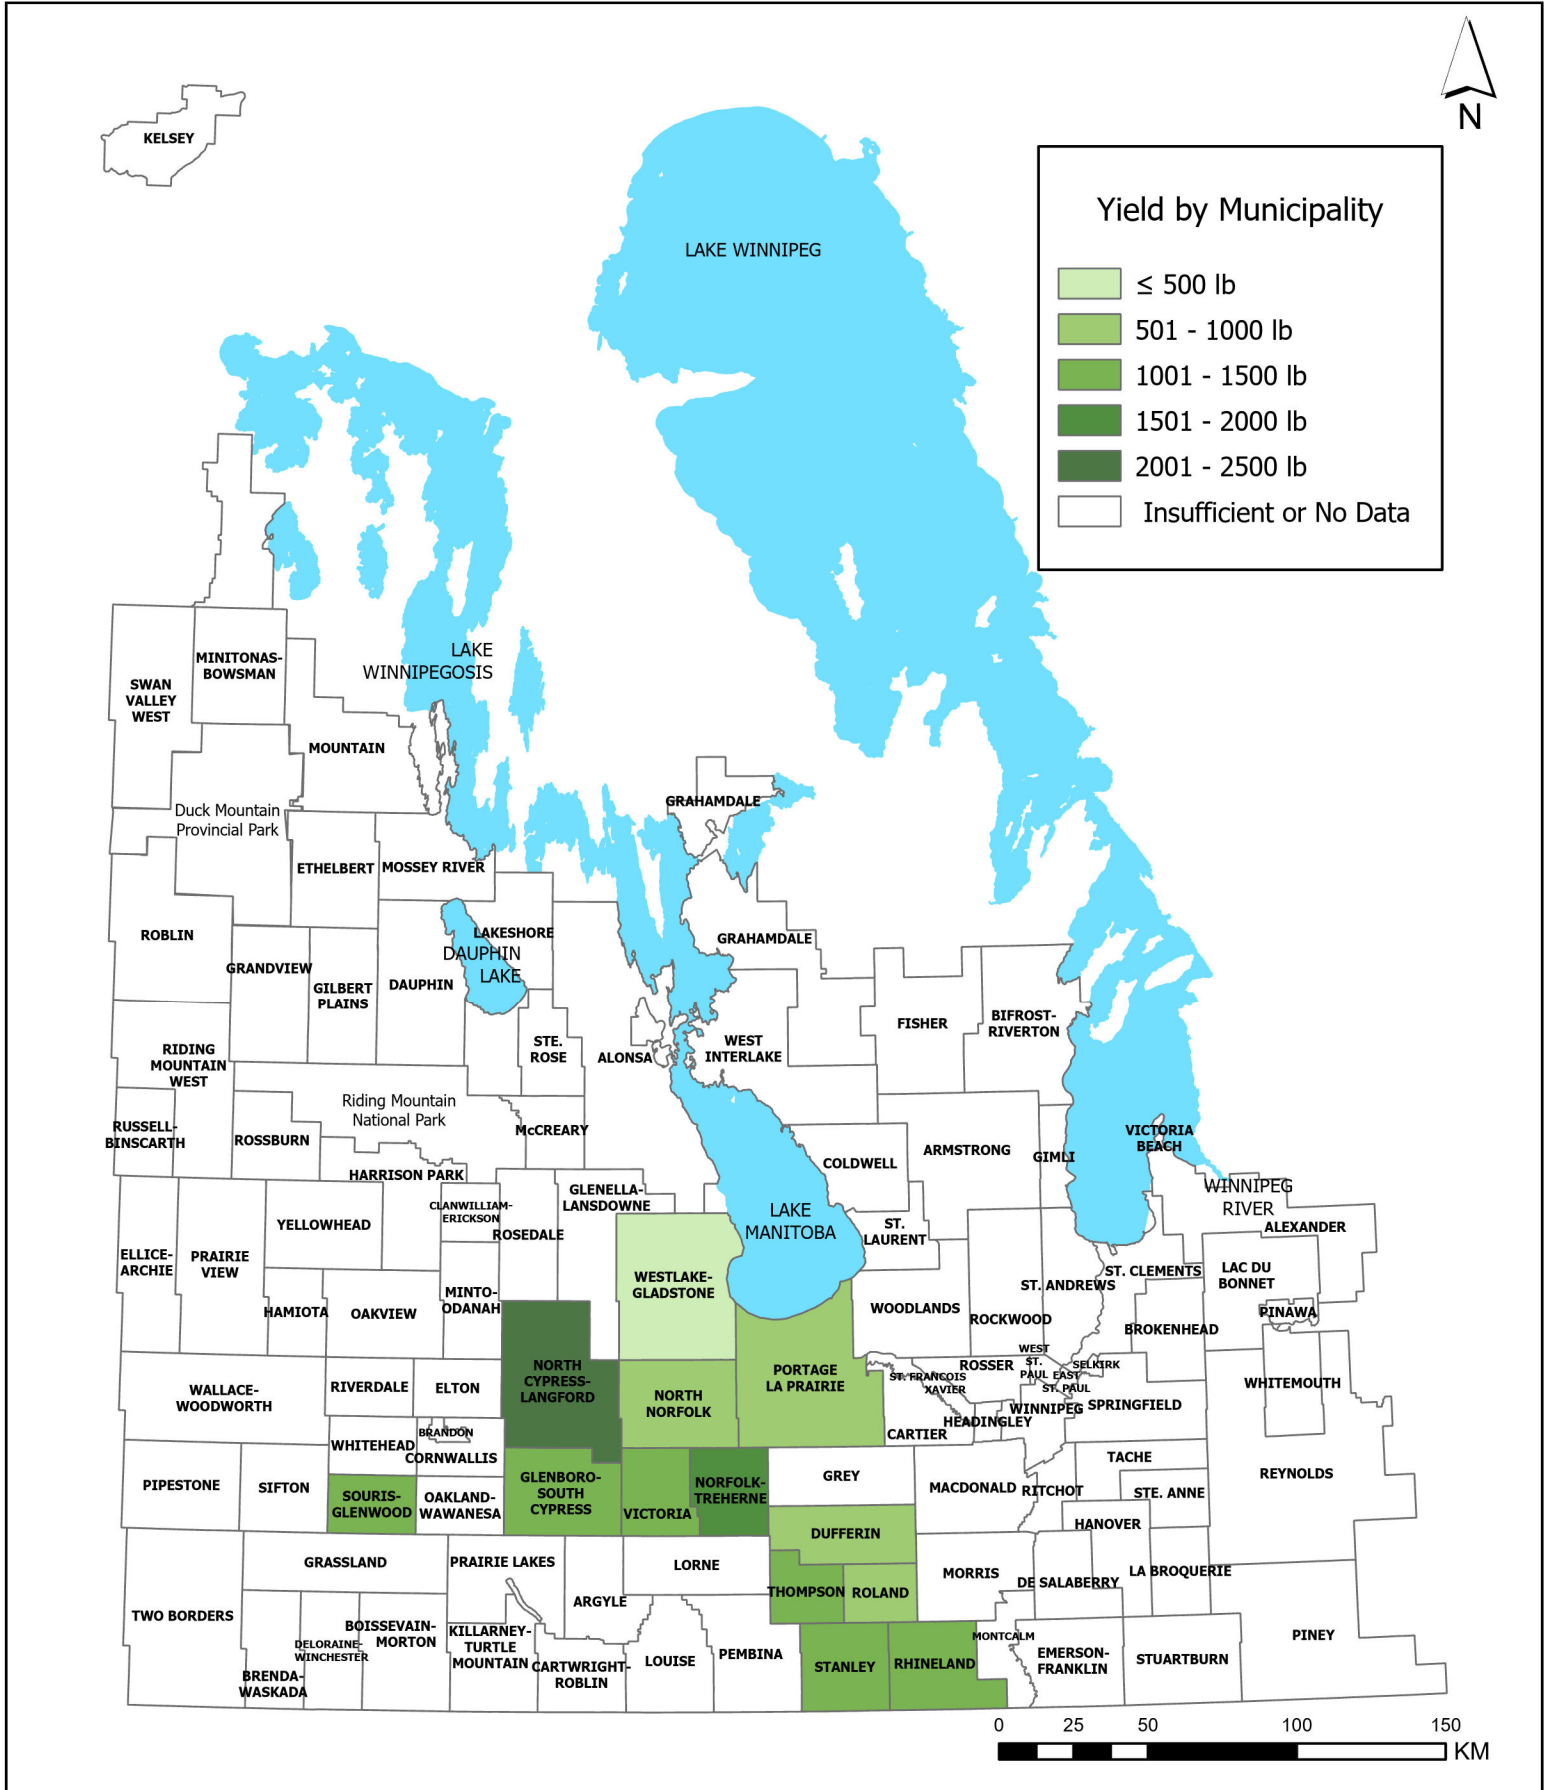

# Average Yield - Kidney Beans (2021)

Source: MASC Harvest Production Report  
Created By: MASC, 2024

Note: RMs with less than 3 years of data are excluded from 10-years and 5-years averages