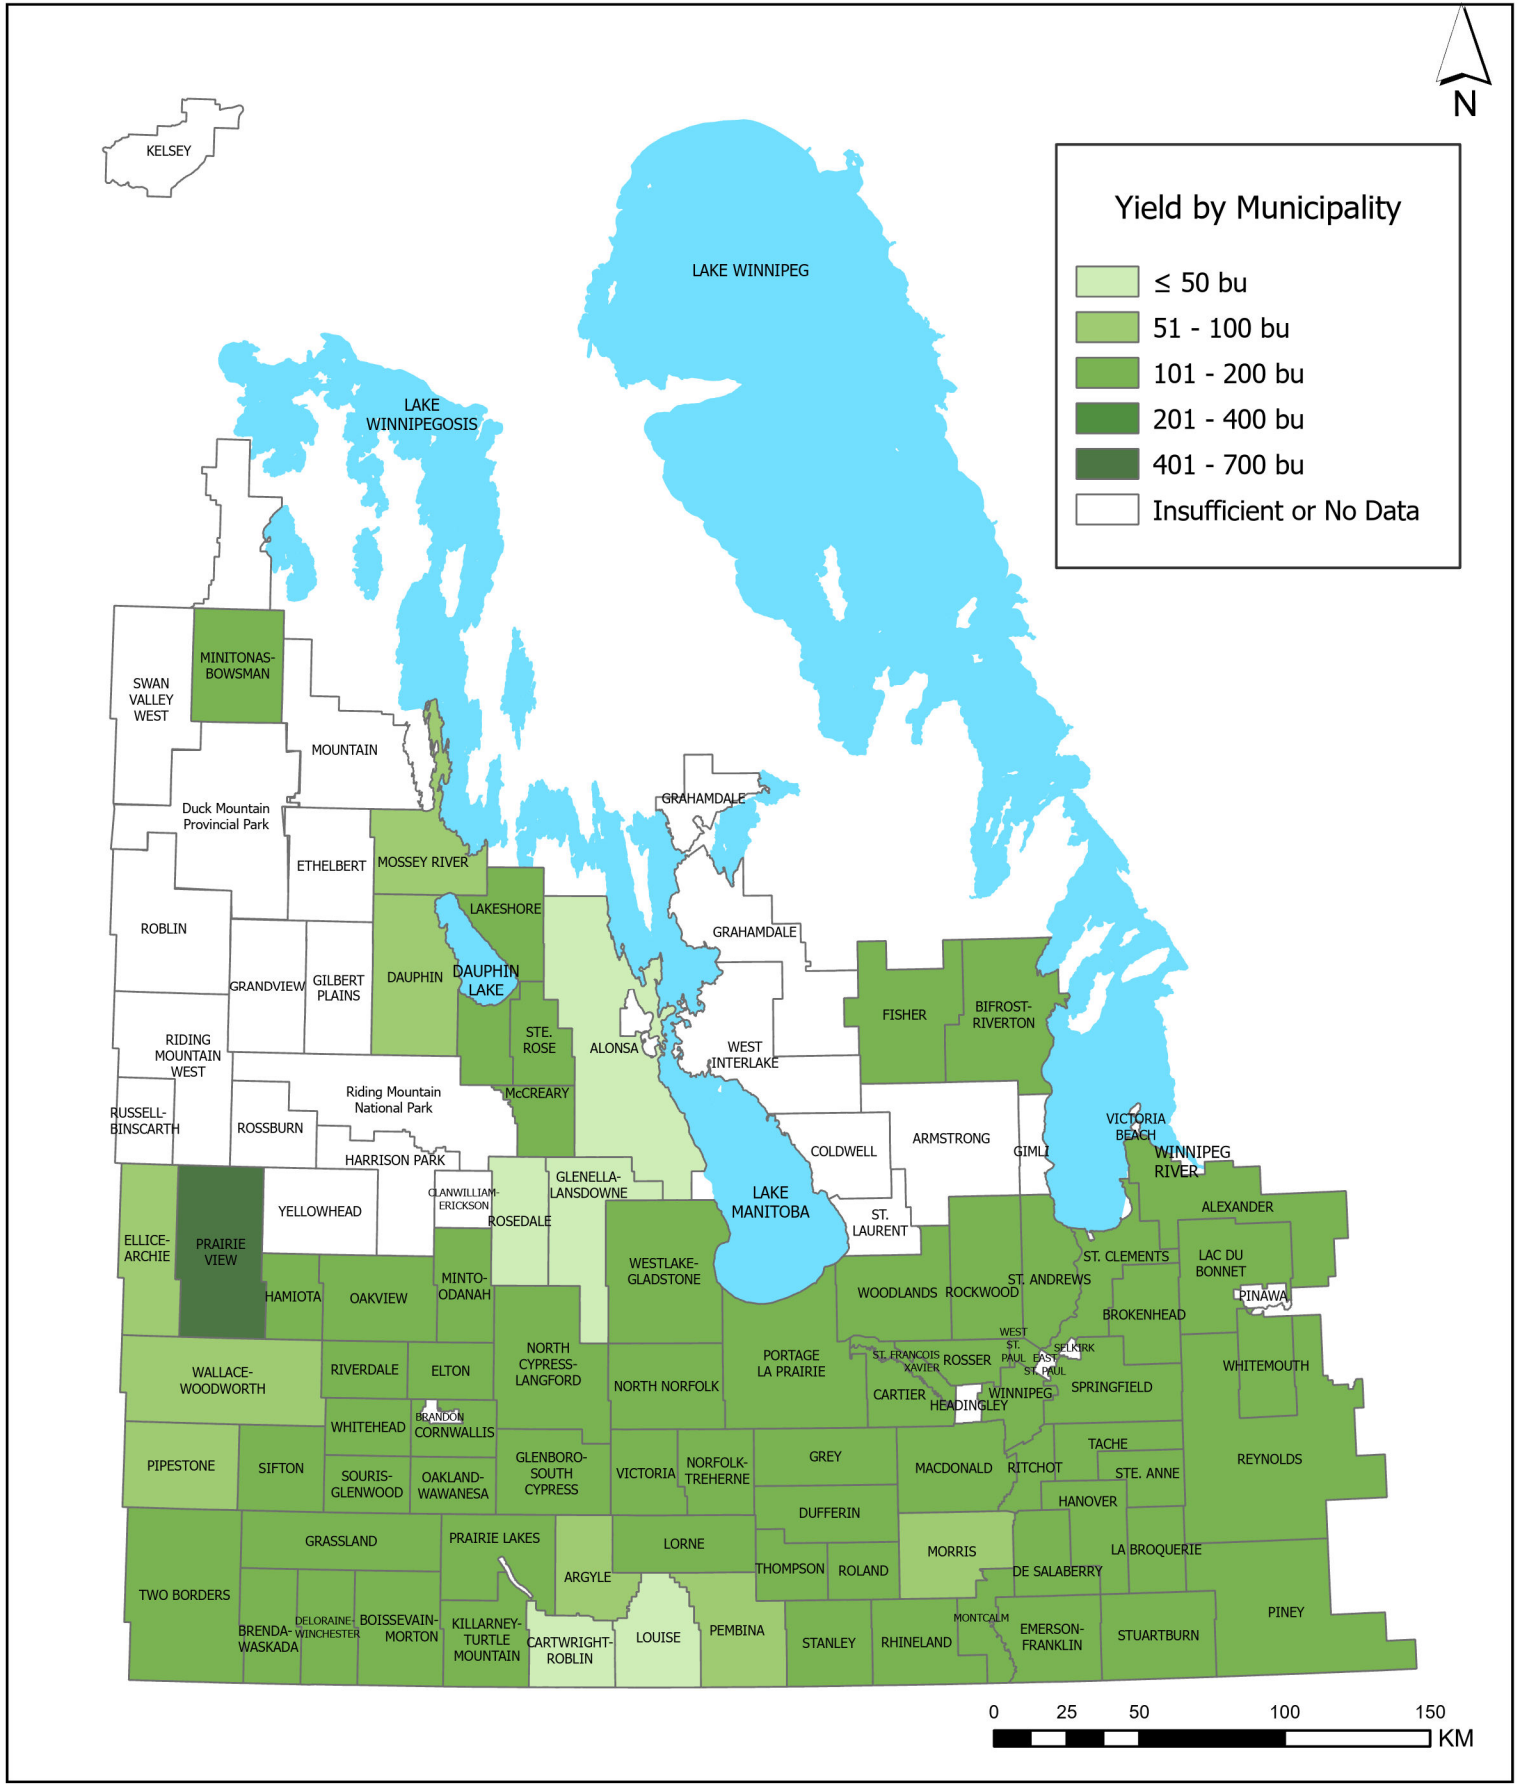

Average Yield - Grain Corn (2023)

Source: MASC Harvest Production Report
Created By: MASC, 2024

Note: RMs with less than 3 years of data are excluded from 10-years and 5-years averages