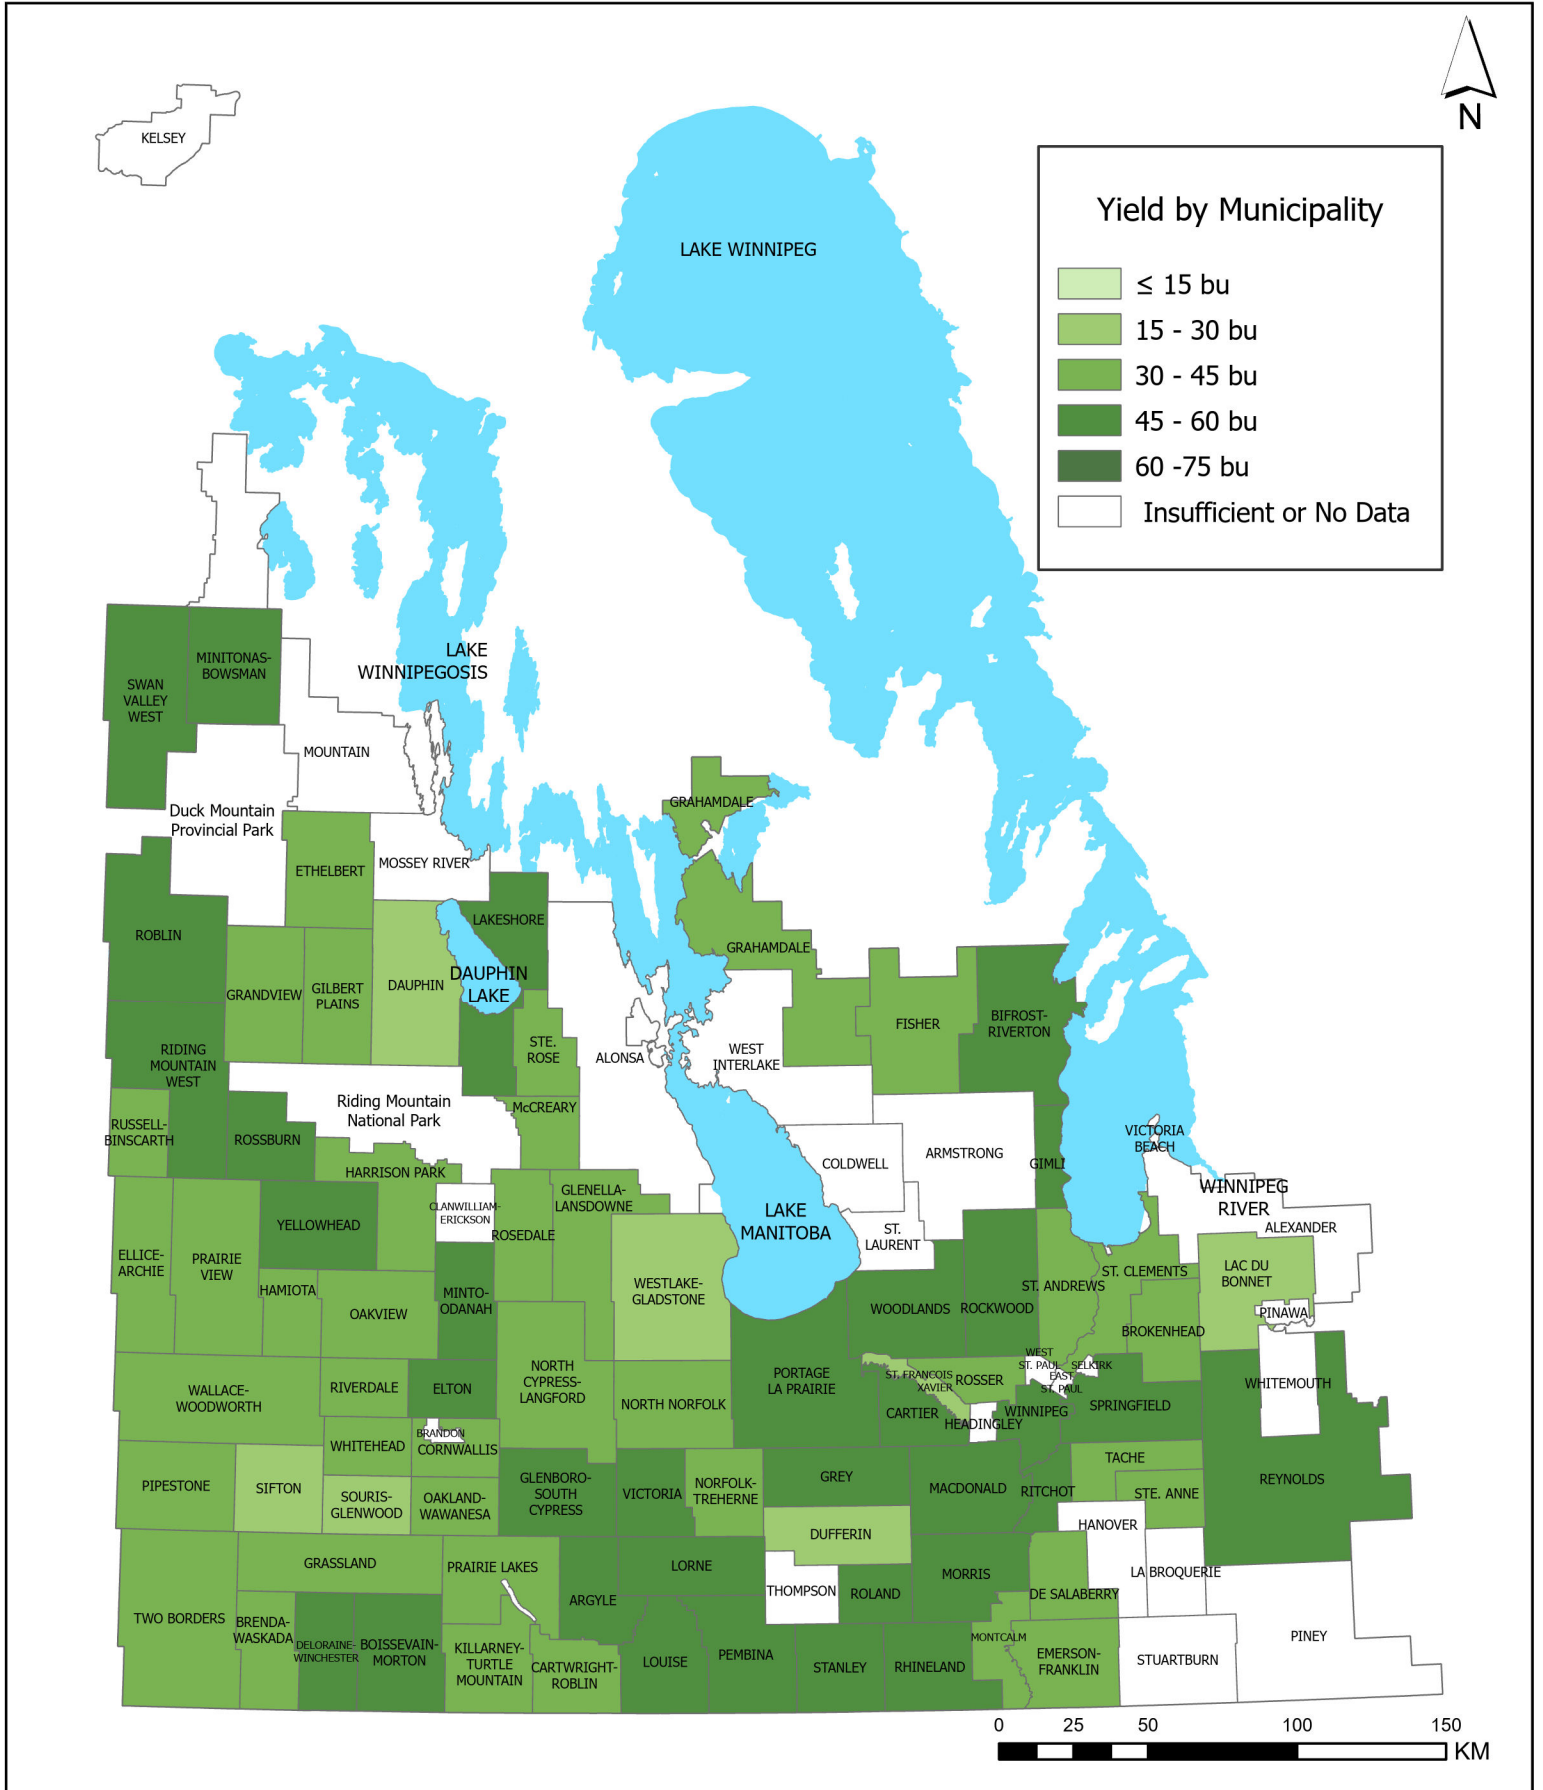

Average Yield - Field Peas (2011 - 2020)

Source: MASC Harvest Production Report
Created By: MASC, 2024

Note: RMs with less than 3 years of data are excluded from 10-years and 5-years averages