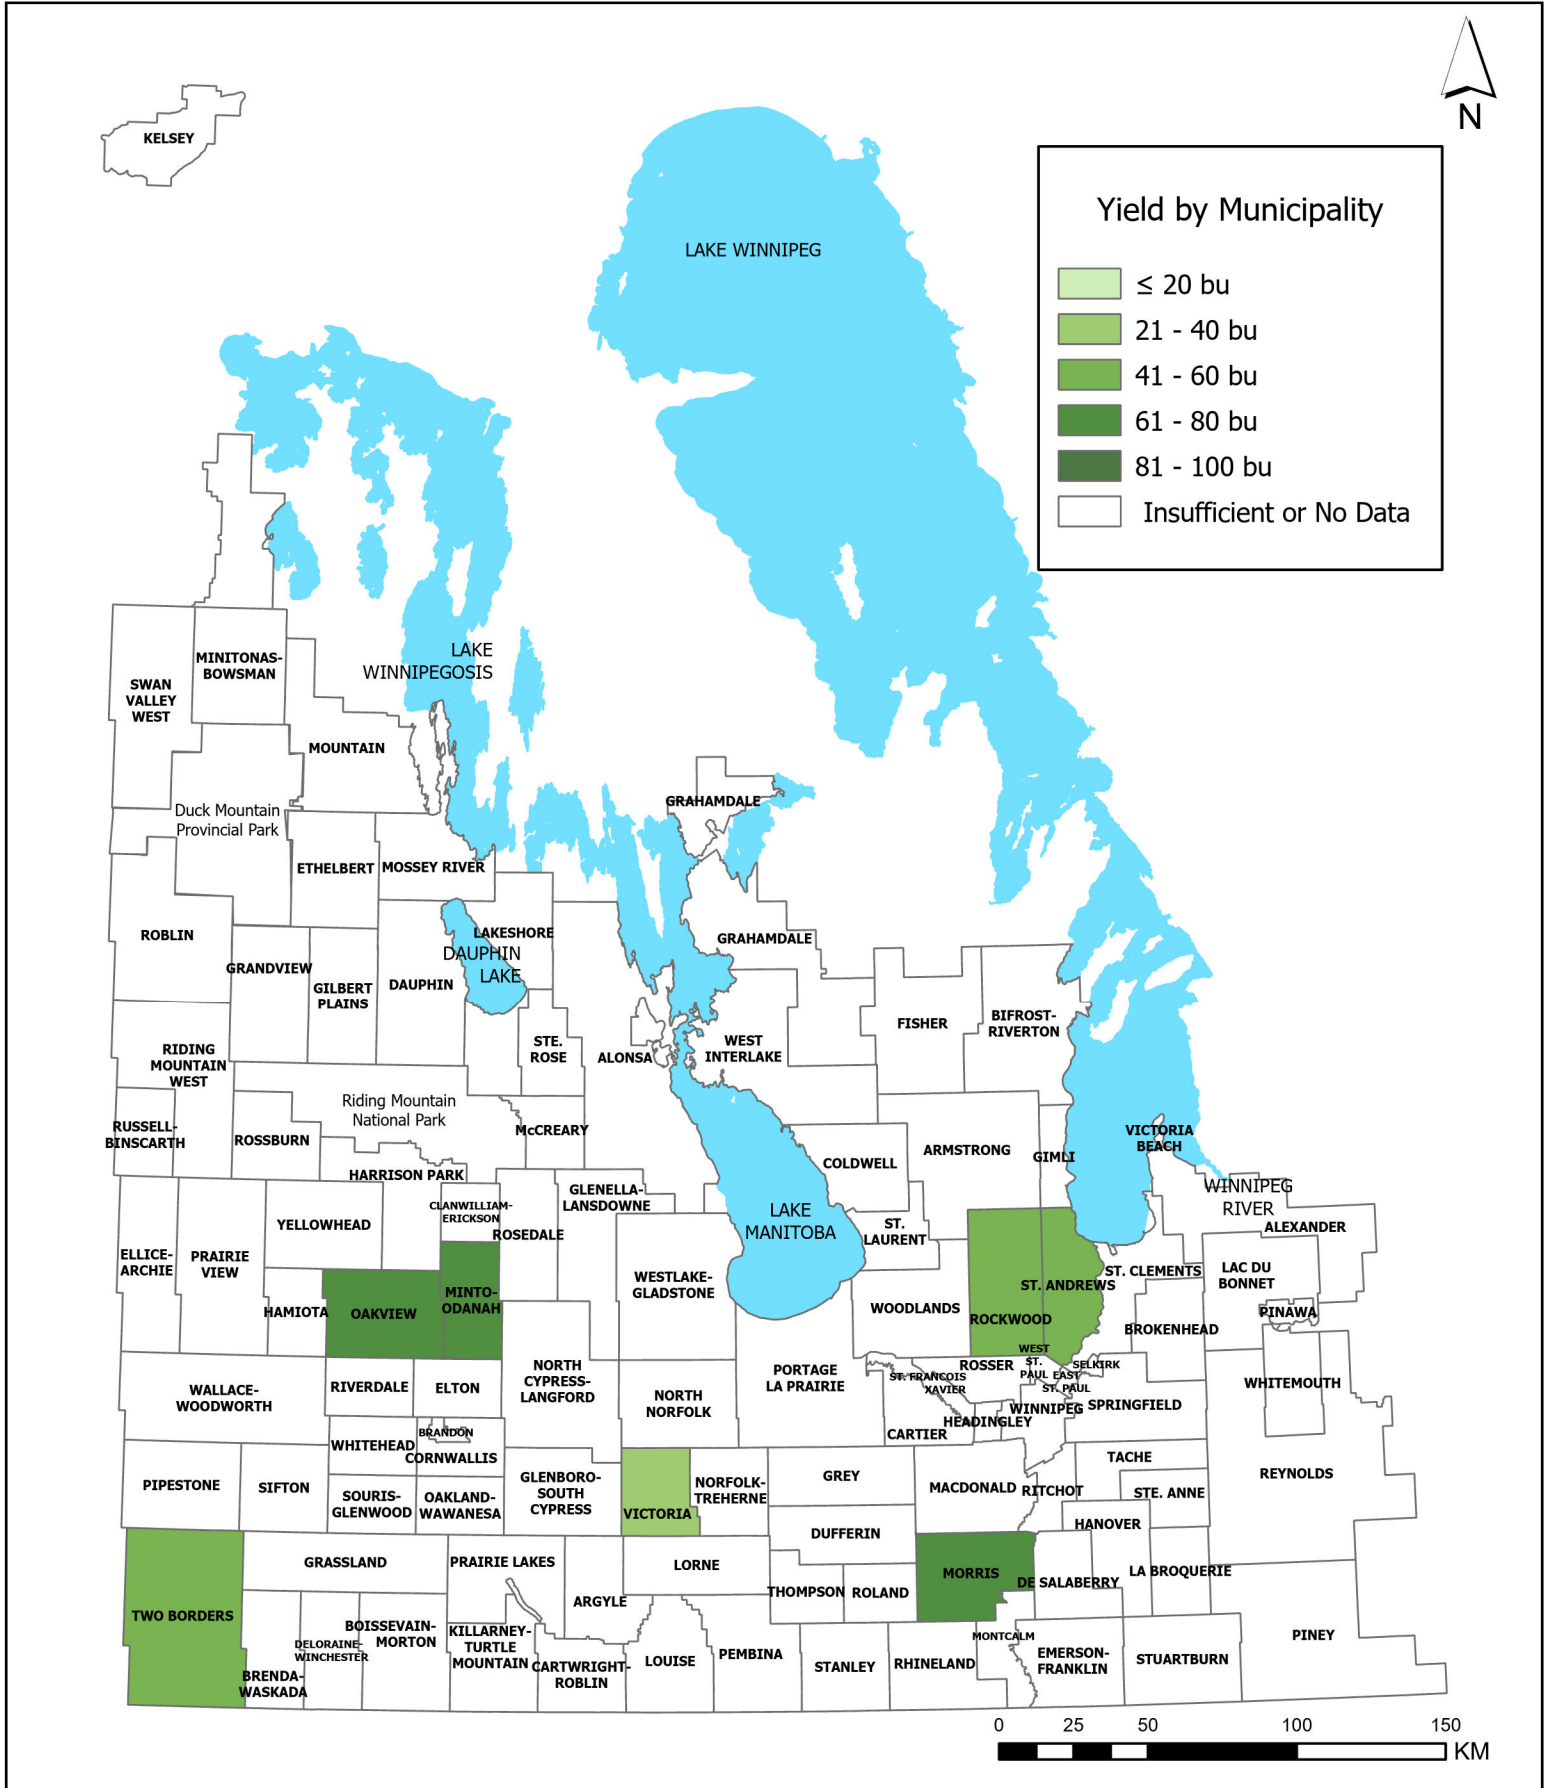

Average Yield - Feed Wheat (2017 - 2021)

Source: MASC Harvest Production Report
Created By: MASC, 2024

Note: RMs with less than 3 years of data are excluded from 10-years and 5-years averages