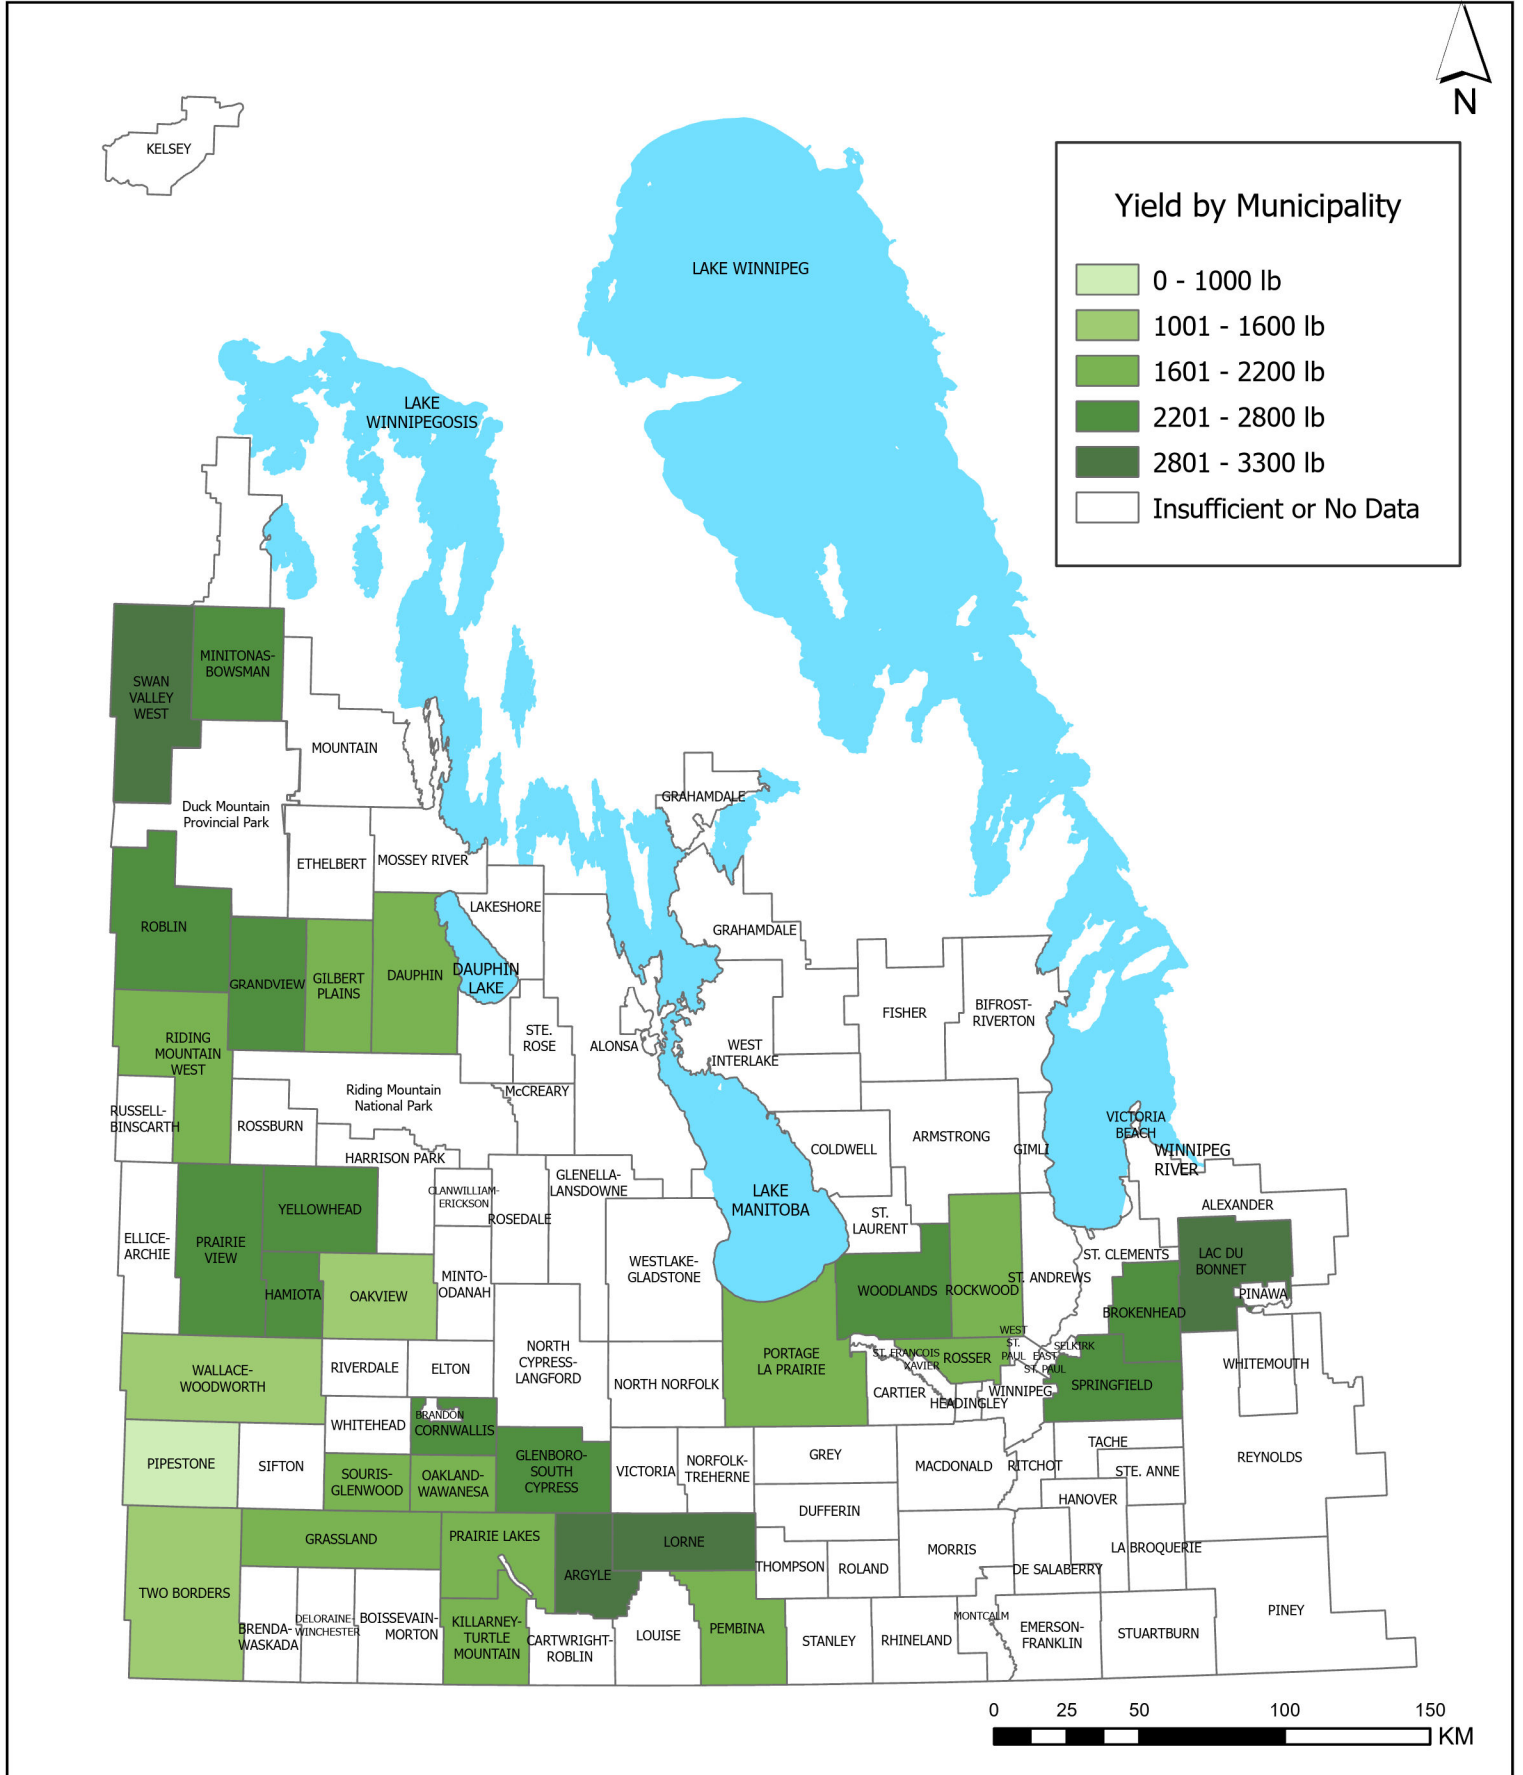

Average Yield - Fababeans (2014 - 2023)

Source: MASC Harvest Production Report
Created By: MASC, 2024

Note: RMs with less than 3 years of data are excluded from 10-years and 5-years averages