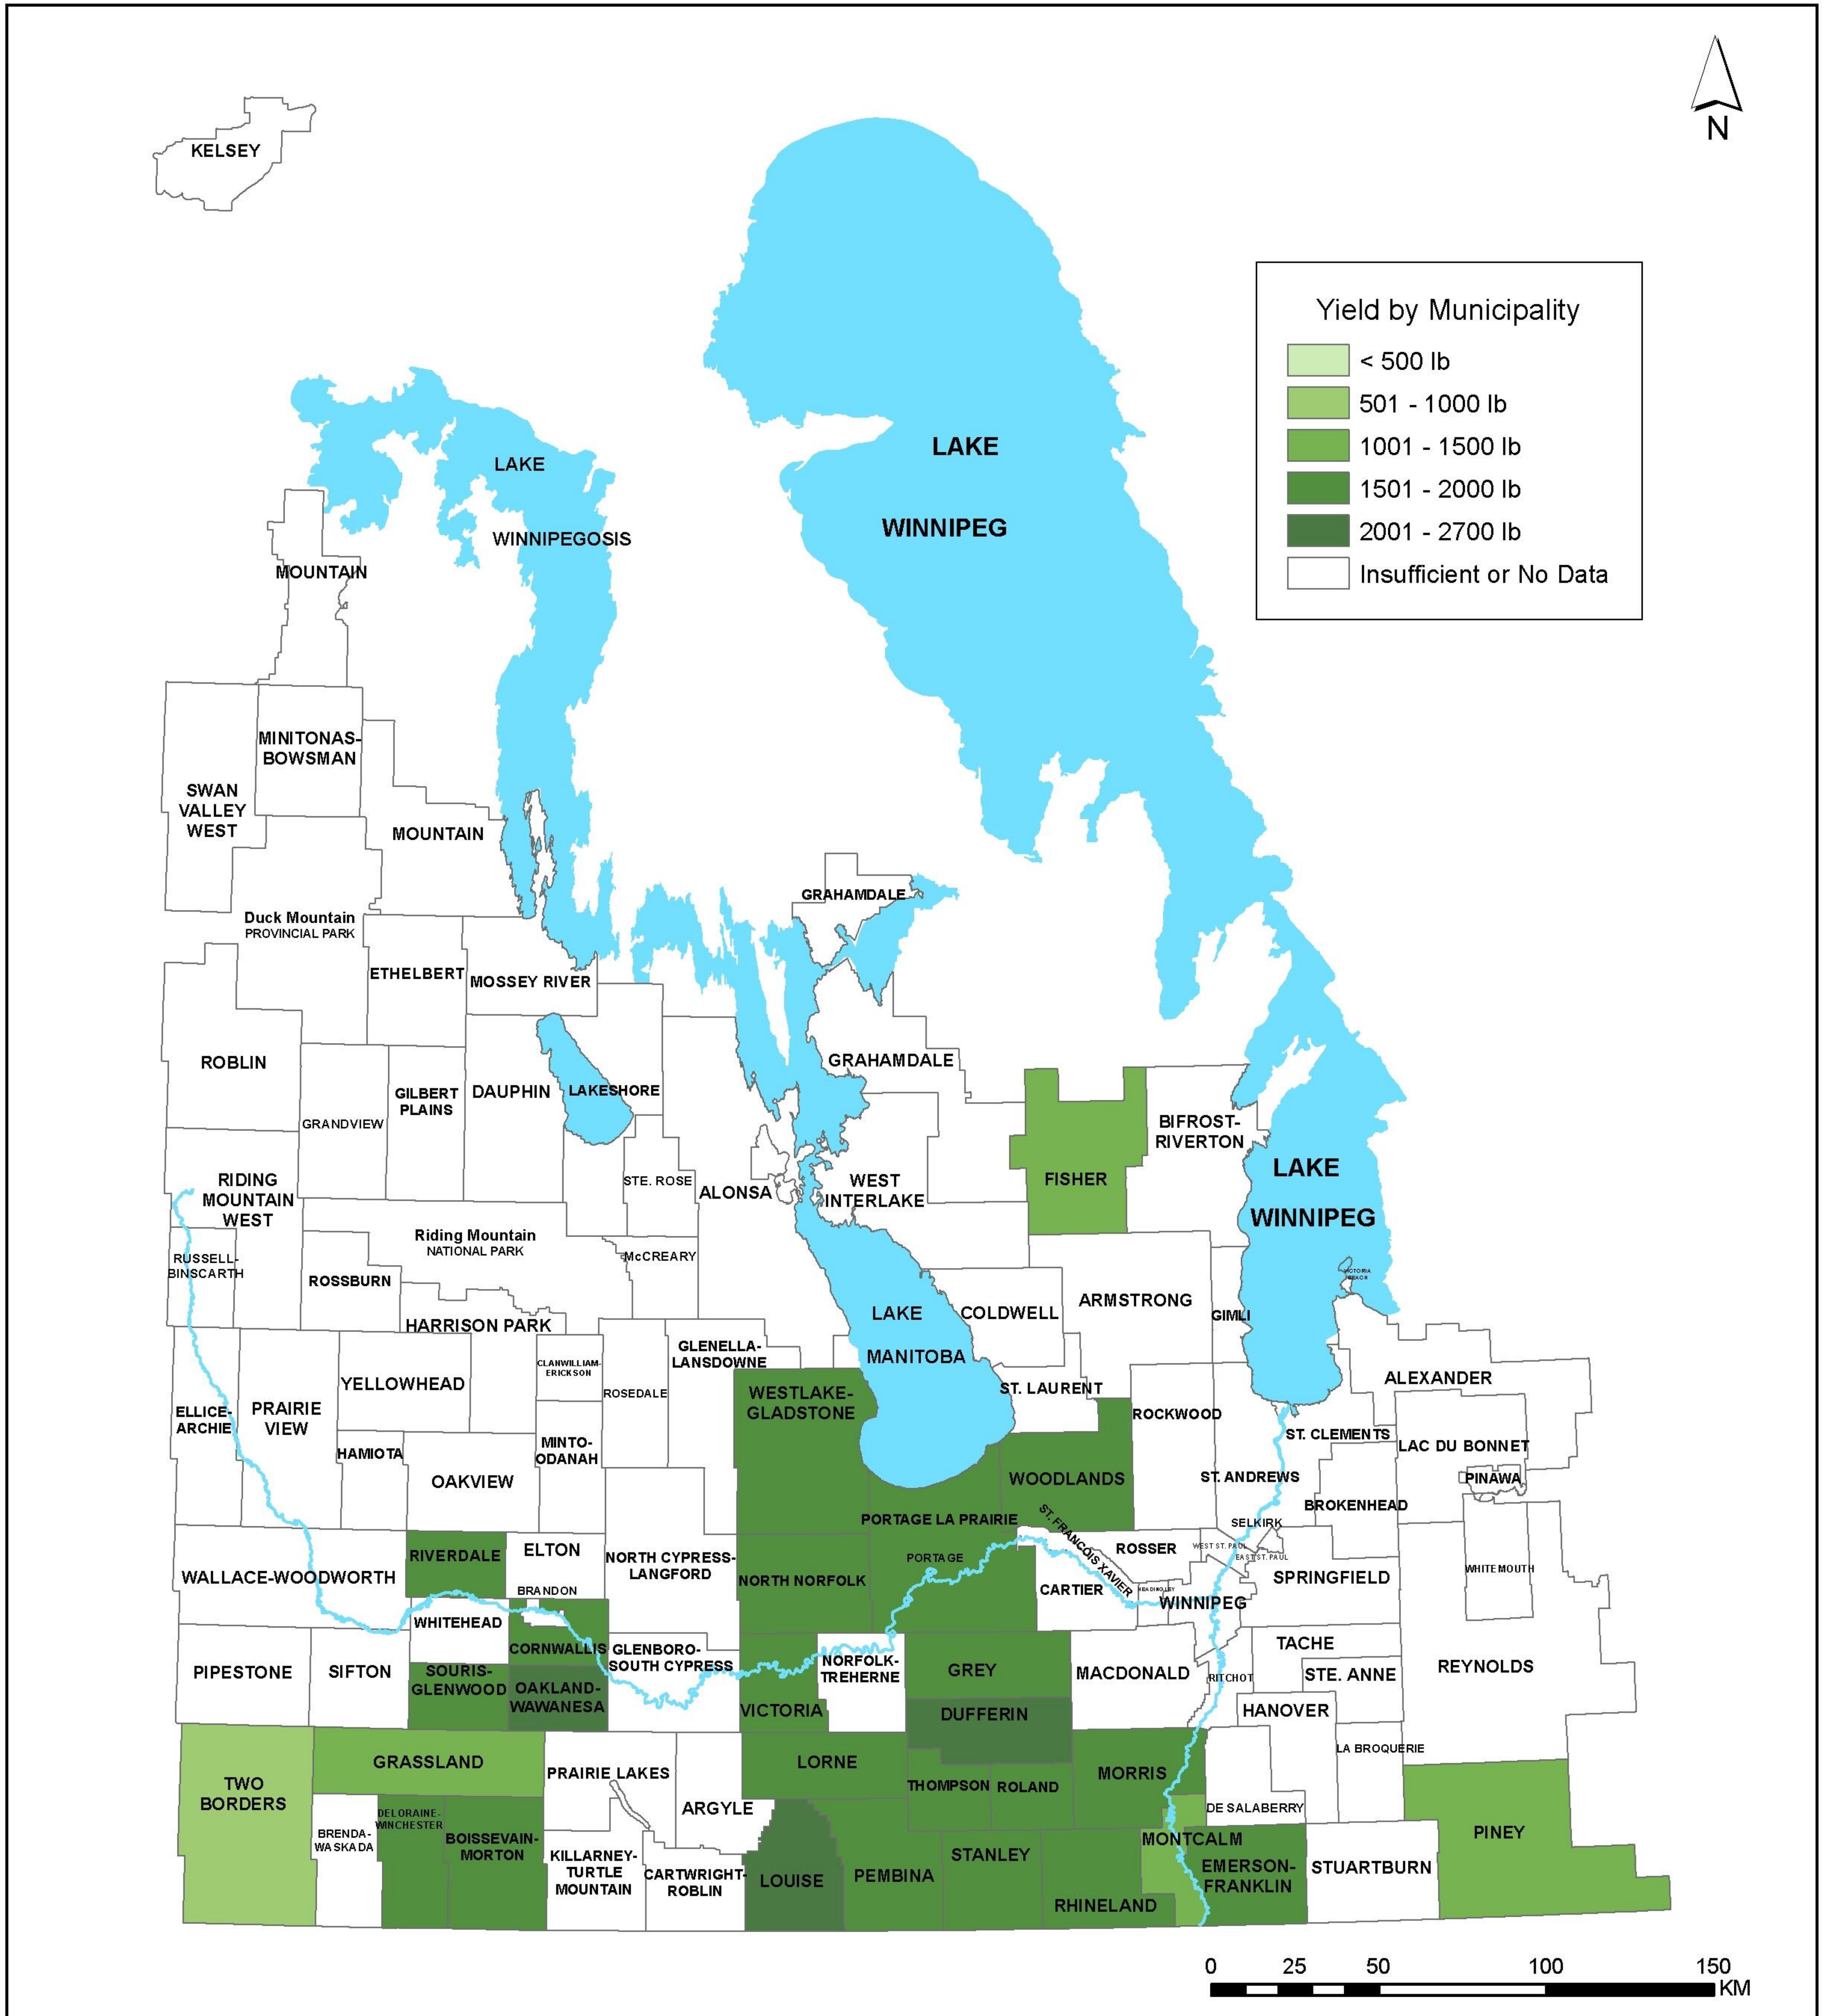

Average Yield - Black Beans (2010 - 2019)

Source: MASC Harvest Production Report
Created By: MASC, 2020

Note: RM's with less than 3 years of data excluded from 10-year and 5-year averages.